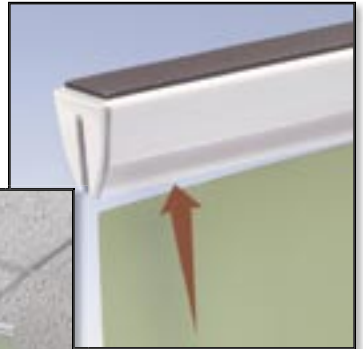

Best Price... Guaranteed!

Signholder Blocks
1¼"W x 1"D x ¾"H
Item# B01904
\$16⁵⁰ per 50

EasyUp Magnetic Hanging System

The fastest, easiest way to hang your graphics. A two-step system so easy, your graphics will be hanging in minutes, not hours.

NEW!

EasyUp Signholder
Item# 70AEU
\$12⁷⁵ each

EasyUp Pole
Item# 70AEUP
\$29⁹⁵ each

STEP 1

With anti-gravity technology, simply insert your graphic into the holder and it's ready to hang.

STEP 2

Simply attach the magnetic holder to your metal ceiling grid using the EasyUp Pole. *That's it!*

Find 22"x28" Poster to Display With Your EasyUp on Page 36!

Jumbo Transparent Window Signs

Maximum impact without blocking window displays!

You'll attract attention from a distance with these re-usable vinyl see-through sale signs. Easy to mount with tape.