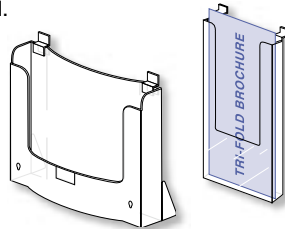

GUARANTEED!

Plus, our wide selection ensures you can solve your merchandising needs!

Strong Plexi Slatwall Shelving

Focus clearly on displaying your products with these low-cost, durable shelves!

	Style	Item#	Size (W x D x H)	Price
A.	Multi-Purpose Shelf	B02506	10" x 4"	55¢
	Multi-Purpose Shelf	B02507	10" x 6"	\$1.95
B.	Multi-Purpose Shelf	B02503	12" x 10"	\$4.95
C.	Sign Shelf (Signage Area 9"W x 1"H)	B02504	10" x 4"	\$1.60
D.	Utility Shelf (Great for Wallets)	B02505	10" x 16"	\$6.50
E.	Accessory Shelf	B02904	15" x 9"	\$26.95
	Clear Plexi J-Rack Shelf	B02501	22" x 6" x 7¼"	\$13.85
	Clear Plexi J-Rack Shelf	B02502	32" x 6" x 7¼"	\$20.45

Strong Plexi Slatwall Trays & Bins

Plexi trays and bins are useful for an unlimited number of merchandising purposes. Universal utility bins are great for use with packaged apparel items or undergarments. Literature and bag holder satisfy specialized merchandising needs. Use the open top tray to bring your "grab bag" to eye level.

Clear Plexi Universal Utility Bins		
Style	Item#	Price
Single Bin	B02909	\$9.50
Double Bin	B02910	\$17.95

Clear Plexi Literature Holder		
Size (W x D x H)	Item#	Price
3¼" x ¾" x 9"	B02902	\$3.75
8½" x ¾" x 11"	B02903	\$5.45