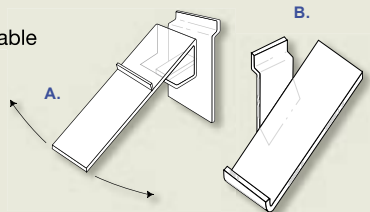

Clear Plexi Universal Utility Bins		
Style	Item#	Price
Single Bin	B02909	\$9.50
Double Bin	B02910	\$17.95

Clear Plexi Literature Holder		
Size (W x D x H)	Item#	Price
3¼" x ¾" x 9"	B02902	\$3.75
8½" x ¾" x 11"	B02903	\$5.45

Clear Plexi Open Top Tray		
Size (W x D x H)	Item#	Price
12" x 8" x 2"	B02927	\$11.85
14" x 10" x 2"	B02928	\$14.50

Slatwall Jewelry & Apparel Displays

Professionally display apparel, shoes, sunglasses and much more with these very affordable slatwall accessories.

Hat Displayer
Holds 3-4 Dozen Caps!
10"W x 9⅞"D x 29"H
Item# 20B1784
\$23²⁵ each

Clear Plexi T-shirt Displayer
Includes T-shirt
Wrap-Around Plexi
11½"W x 1"D x 14"H
Item# B02906
\$14²⁵ each

Swivel Shoe Displayer		
Style	Item#	Price
A. Toe Stop	B02923	\$3.25
Heel Stop	B02924	\$3.25