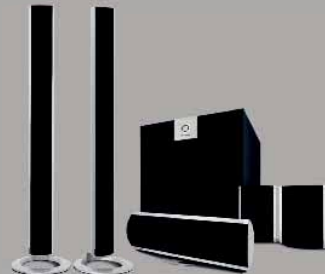

S-V70-IV Compact 5.1 system
Aluminium cabinets
Grills available in : burgundy,
black, white
Active subwoofer (S-W160S-K)

S-V610-II 5.1 system
Aluminium cabinets
Active subwoofer (S-W160S-K)

S-V60-II Compact 5.1 system
Aluminium cabinets
Active subwoofer (S-W160S-K)