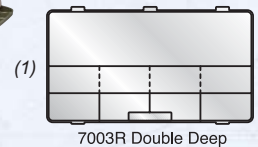

8010 Includes: