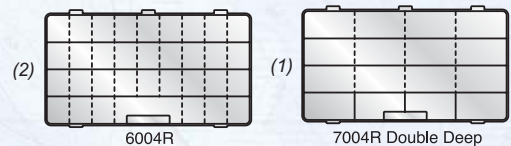

8050 Includes: