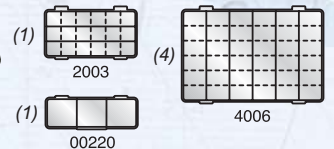

A4 Includes: