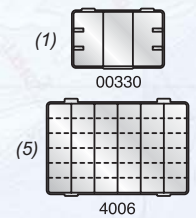

4005ST Includes: