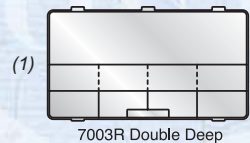

7501ST Includes: