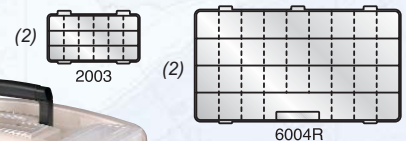

8010 Includes: