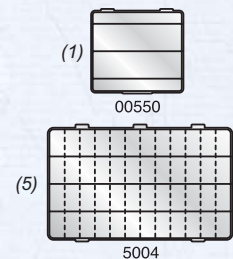

5005ST Includes: