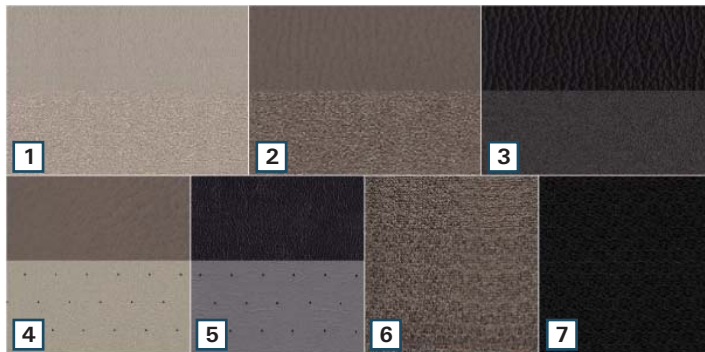

## SEBRING CONVERTIBLE COLOR OPTIONS

### AVAILABLE EXTERIOR COLORS

Bright Silver Metallic

Brilliant Black Crystal Pearl

Midnight Blue Pearl

Inferno Red Crystal Pearl

Linen Gold Pearl

Magnesium Pearl

Satin Jade Pearl

Stone White

Silver Steel Metallic

### AVAILABLE SEAT COLORS

With the top down, you'll know your Sebring Convertible interior is as appealing as the exterior.

1. Light Taupe Royale Premium Leather-Trimmed with Preferred Suede? Accents
2. Taupe Sutton Leather-Trimmed with Preferred Suede Accents
3. Dark Slate Gray Sutton Leather-Trimmed with Preferred Suede Accents
4. Taupe Tutone Ultrahide
5. Dark Slate Gray Tutone Ultrahide
6. Taupe Savannah Premium Cloth
7. Dark Slate Gray Savannah Premium Cloth