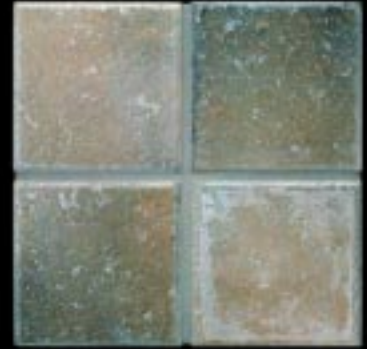

Bastione Blue