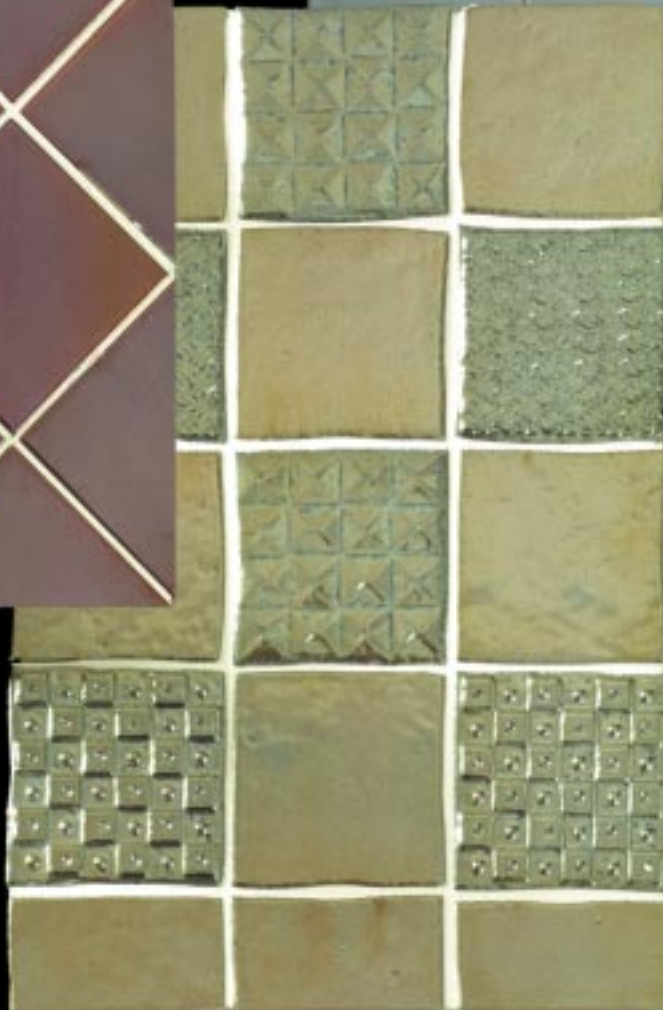

Piedra Field with Inserto 1, Inserto 2, Inserto 3 - 4" x 4"