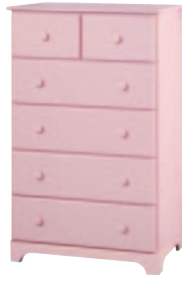

Six Drawer Chest
#10112P
29 1/2"w x 49 1/2"h x 17"d