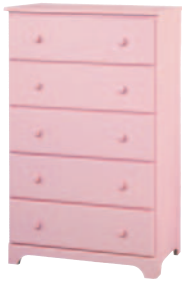

One Drawer Nightstand
#10101P
19"w x 25 1/2"h x 17"d
large basket with liner sold separately

Five Drawer Chest
#10111P
29 1/2"w x 49 1/2"h x 17"d