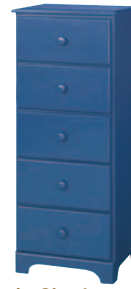

Lingerie Chest
#10110B
19" w x 49 1/2" h x 17" d