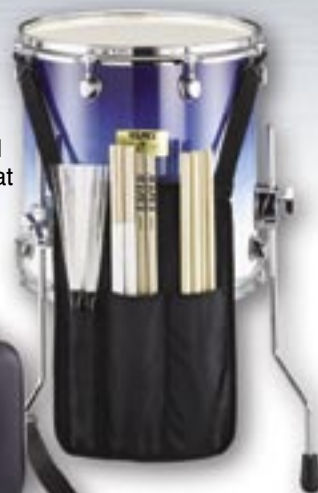

Spring Lock System

Even if your locking nut becomes loose, this system will keep you playing the rest of the set

Removable VELCRO® Plate

Built-in stability on any surface

JNSP7500L
"LEFTY" DOUBLE PEDAL

ERGO PEDAL

Metal Hinge

All-new low-twist hinge gives you yet more accuracy and power

Drum key Port

Easy access under footboard means you'll never be without a key again

Integrated Stick Bag System

Comes complete with stick bag for storing all your options, also great for gigs too