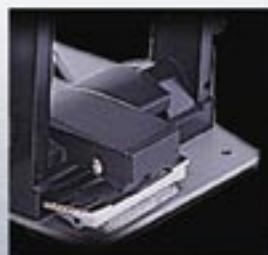

CREATION

● **Interchangeable Ergo Plates**

● **Choice of Dual Power Chain or Strap Drive**

● **Adjustable Hoop Grabber**

● **Side Tensioning Hoop Grabber**

● **Heel Extension Plate**

● **Extendable Locking Universal Linkage**

● **Anti Friction Drive Cam**

● **JANUS Bi-Tonal Beater**

● **Spring Lock System**

● **Stabilizer**

● **Removable VELCRO® Plate**

JNSP7000
SINGLE PEDAL

ERGO PEDAL

Interchangeable Ergo Plates

Fine-tune your feet for maximum power, control and comfort

(PAT. PENDING)

Choice of Dual Power Chain or Strap Drive

More speed, power and accuracy from foot to beater to drum

Adjustable Hoop Grabber

Multiple adjustment options securely attach the pedal to the bass drum hoop

(PAT. PENDING)

ERGO PEDAL

Side Tensioning Hoop Grabber

Allows for faster and easier setup and teardown, every gig

Extendable Locking Universal Linkage

Low friction extendable Universal Linkage that won't come apart