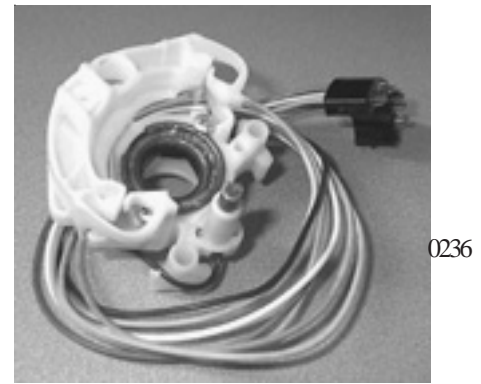

Turn Signal Flasher (08259) ea. 7.95

Turn Signal Switch
Please check for stamping on the back side of your switch. These are not interchangeable (Cancel Cam "C" attached to these switches)

64-66 BPC w/o tilt (0235) ea. 68.00
Guide w/o tilt (0236) ea. 39.00
w/tilt (013515)ea. 54.95