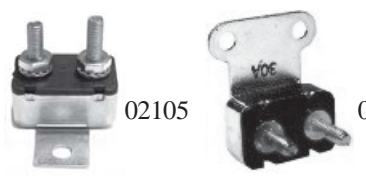

w/o cruise (0174) ea. 12.95

0174

Breaker 30 Amp For Conv. Tops & Power Window Circuits

not correct style (02105) ea. 12.95
 correct style (014787) ea. 24.95

02105

014787

Convertible Top Switch

64-66 (013717)ea. 49.95
 (also used for Power Tailgate)