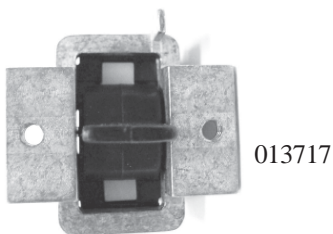

Neutral Safety & Backup Switch
64-65 Auto on column(01195)ea. 14.95

Park Light Assembly
64 LHRH (012571)ea. 54.95

65 Right (01135)ea. 69.00
Left (01139)ea. 69.00
(0973) pr. 129.00

Power Tailgate Window Switch
(013717)ea. 49.95