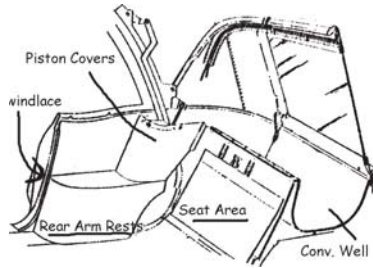

Conv. Top Motor Cover
64-67 (005) ea. 15.00

Conv. Top Well (010479) ea. 52.00