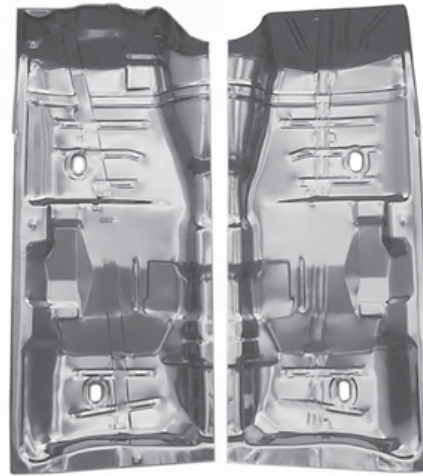

Reproduction - Goodmark 30" x 72"

Right (09965) ea. 82.75*

Left (09964) ea. 82.75*

09965 & 09964

Floor Pan - 1/4 Sections

Front

Right CA3486 ea. 65.00

Left CA3485 ea. 65.00