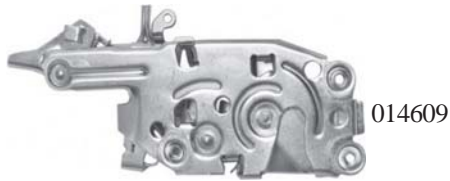

Door Latch 64-65 Chevelle & 66-67 GTO
Right (014609) ea. 65.95
Left (014610) ea. 65.95