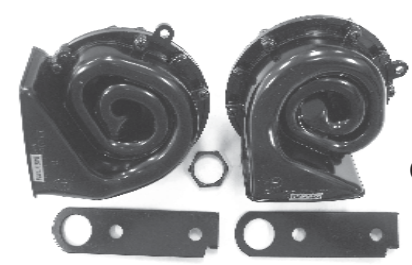

Better Replacement

Hi (012773)ea. 43.95

Low (012774)ea. 43.95