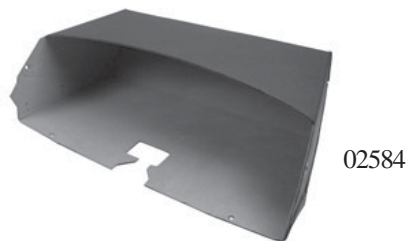

Glove Box Liner
64-65 w/ ac (07371) ea. 16.95
w/o ac (02584) ea. 16.95

HEADLIGHT "T3"
4 Headlight system (012704) set 119.00

Headlight Mounting Bucket w/ chrome ring
(one set does 1 car) (013216) set 82.95