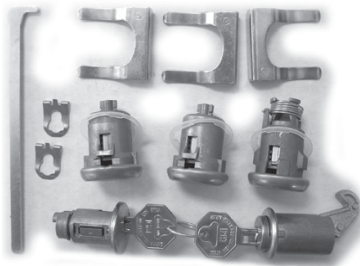

07430

Glovebox Trunk & Door

Orig (07426) set 53.95
Later (07425) set 37.00

Glovebox

64-65 Orig (02043) ea. 24.00
Later (05624) ea. 19.95
62-65 GTO Orig (02108) ea. 24.95
Later (02152) ea. 21.95

Glovebox & Trunk

64-65 Later (07423) set 26.00
Orig (05317) set 34.95
63-65 GTO & 63 Cutlass
Later (05085) set 28.00

Trunk

64-65 Chevelle & 63-65 GTO
Orig (02141) ea. 17.95
64-66 Later w/GM key
(0159) ea. 15.95
64-66 w/shaft, non GM
(02148) set 12.95
62-67 GTO Later (02475) ea. 15.95