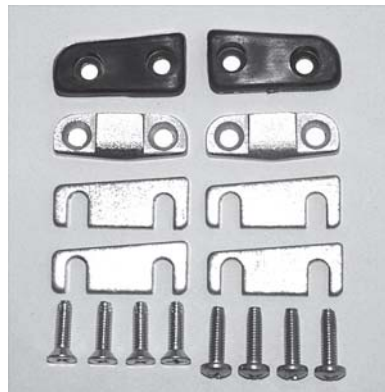

CHEVELLE 1964 - 1965

Lutty's Chevy Warehouse

Rod Pedal to Z-Bar thru firewall
(06768) ea. 24.95

Retainer Spring Clip for Z-Bar
(05316) ea. 1.35

1964-65 Conversion Kit

(From Auto to Std)
(015722)kit 349.00

- 2-(0941) Brake /Clutch Pads
- 1-(013915) Clutch & Brake Pedal Assem.
- 1-(07083) Z Bar BB
- 1-(05705) Clutch Bellcrank Frame Bracket
- 3-(06707) Z Bar Plastic Washers
- 1-(07099) Clutch Push Rod Nut
- 1-(05315) Engine Side Clutch Ball
- 1-(05336) Frame Side Pivot Ball Stud
- 1-(06041) Fork Adjustment Rod
- 1-(06040) Fork Push Rod
- 1-(06788) Upper Pedal to Z Bar Rod
- 1-(02712) Clutch Return Spring Set
- 1-(05316) Z Bar Retainer Clip (07555) Clutch Pedal Plastic Bushing
- 3-(010167) Clips for ends of Rod (05670) Felt Bell Crank Seals
- 1-(0682) Clutch/Brake Arm Bumpers
- 1-(0242) Clutch Return Fork
- 1-(0223) Clutch Boot Fork
- 1-(03489) Clutch Rod Boot
- 1-(05252) Clutch Rod Boot Retainer

Door Alignment Wedges
65 Conv. (04190) set 45.00
(also fits 65-66 GTO, & 65 LeMans)