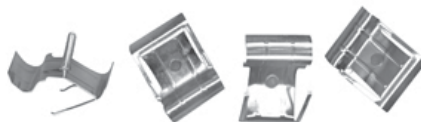

Lutty's Chevy Warehouse

CHEVELLE 1964 - 1965

Hood Adjusting Bolts (02767) pr. 6.50

02767

Tailgate Mldg. Clip Kit (017) set 19.95

Window Reveal Molding Clips

Front (03242) set 7.00
Rear (03243) set 7.00

Lens Screws