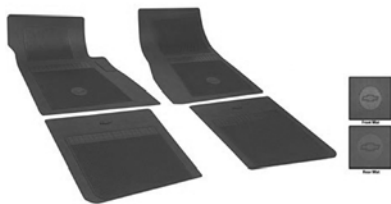

Firewall Pad Chevelle, El Camino, & GTO
 w/Retainers (04604) ea. 41.50

Lutty's Chevy Warehouse

CHEVELLE 1964-1965

Floor Mats

SEE REAR SECTION "Those Little Extras" FOR ADDITIONAL STYLES

Original Style

- 64 Style w/White Bowtie
 - Black (05446) set 149.00
 - Red (05447) set 149.00
 - Blue (05448) set 149.00
- 65 Black (06378) set 149.00
 - Blue (06379) set 149.00
 - Red (06380) set 149.00