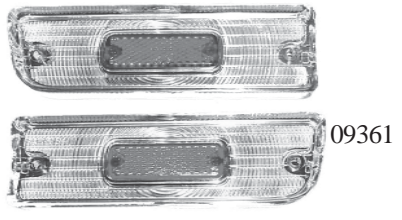

Wiper Motor Gasket

64-65 (012582)ea. 4.95

Windshield Drive Shaft Seal Cap

w/single speed wiper
(06005) ea. 2.50

PLASTICS

Back-up Light Lens
64 Chevelle (09361) pr. 57.45

El Camino
Left (0031) ea. 22.95
Right (0032) ea. 22.95