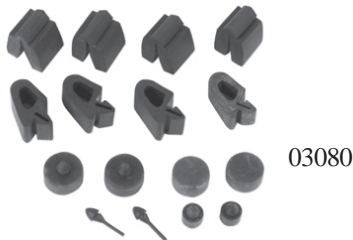

Antenna Gaskets
 65 (0370) ea. 2.70

Arm Rest Pads See Interior Section

Axle Bumper - Rear (012804) ea. 8.00

012804

BODY BUMPER KITS

64 (03080) set 16.00
 65 (03081) set 16.00
 Includes: Frt. & Side Hood, Door,
 Trunk, & Glove Box Bumpers.