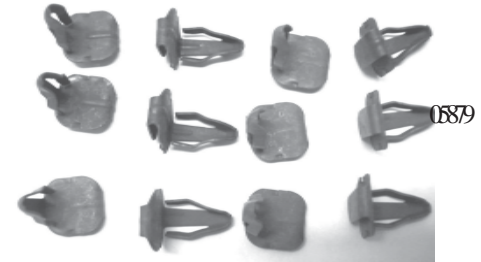

Door Panel Clips
Set/12 ea. .75
(05879) set 7.95