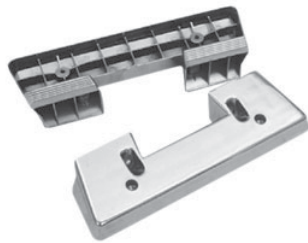

OTHER INTERIOR ITEMS

Arm Rest Bases 64-67 Chevelle, ElCamino (fir), GTO, LeManns, Tempest
Front (02382) pr. 32.00
Rear (02960) pr. 34.00

02382