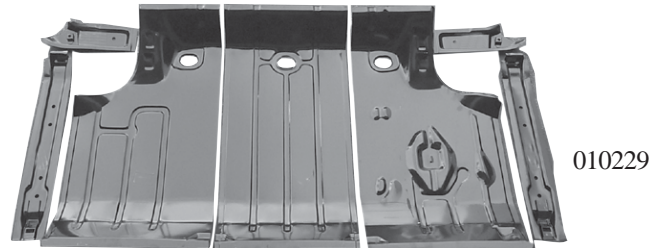

TRUNKFLOORPANS

Overseas

Center	(010225)	ea.	56.00
Right	(010227)	ea.	56.00
Left	(010226)	ea.	56.00
3 pc set	(010228)	set	164.00
7 pc set	(010229)	set	274.00

USAMade

Center 21" x 39"	CA6151	ea.	59.00
Right 24" x 37"	CA6152	ea.	59.00
Left 24" x 37"	CA6150	ea.	59.00

Trunk Pan Set

3 pc - center, right & left pans	(012485)	set	172.00

7 pc - 3 Trunk Pans & all four Trunk Braces

(012486)	set	319.00