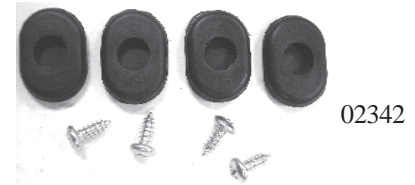

08148

Hood to Fender Bumpers
64-67 GTO, Lemans, Grand Prix
(05498) set 4.95

Trunk Lid Bumpers (09531) pr. 2.00

09531

Seat Back Bumpers
64 Bucket Seat (02342) set 16.95
65 Oval (0948) ea. 6.95
65 Round (04643) pr. 5.95

02342

0948