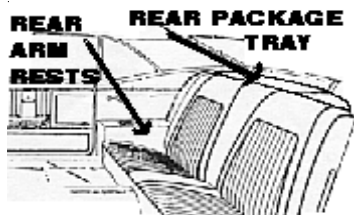

Package Tray Rear Window

ea. 18.00

2dr HT Chevelle

- Black (010384)
- Aqua (010383)
- Fawn (010385)
- Dk. Blue (010386)
- Lt. Blue (010387)
- Red (010388)
- Saddle (010389)

Also have GTO in stock