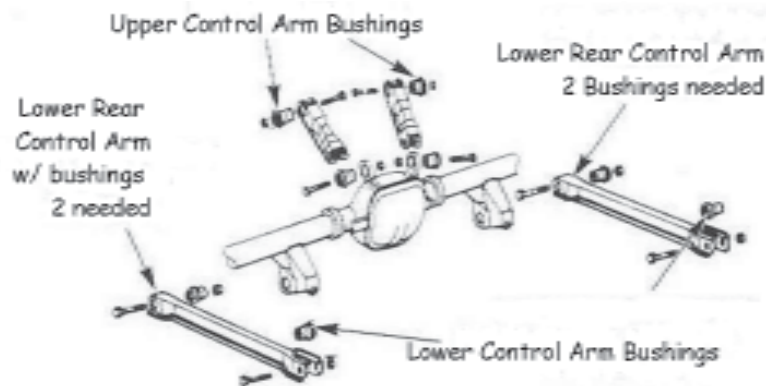

Rear Axle Block (015910)ea. 17.00

Rear Control Arms w/poly bushings
Upper (015080)pr. 259.00
Lower (014938)set 239.00

Rear Sway Bar Shims
64-72 (012240)st/4 14.95