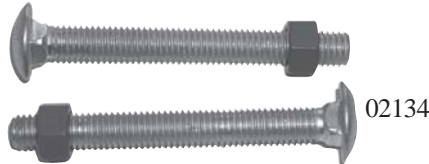

Locking Cam (0364) ea. 2.50

Unit to Tank Gasket (0200) ea. 2.25

Gas Tank Strainer
3/8" (0945) ea. 8.95
5/16" (03798) ea. 8.95

Gas Tank Strap Bolts (02134) set 4.75

Gas Tank Straps
w/insulation
Chevelle, GTO, LeManns, &
Tempest (0254) pr. 25.95
El Cam & Wagon (08969) pr. 29.95