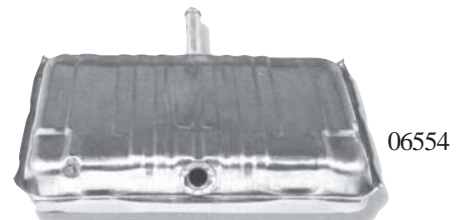

Gas Tank
64-67 CVL Made in USA
w/Neck (06554) ea. 189.00