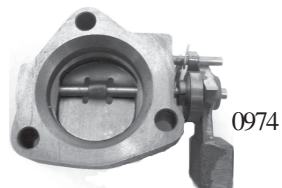

Heat Riser
SB 1 3/4" (03228) ea. 59.95
2 1/4" Exhaust (0191) ea. 74.00