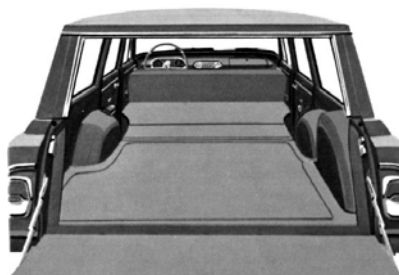

Bed Mat
 ElCamino Custom Fit (09369) ea. 119.95

Bucket Seat Brackets (Weld to Floor)
 Chevelle, ElCamino, GTO, LeManns, & Tempest 64-72 (043) pr. 19.95

043

Bucket Seat Pivot Caps (05823) pr. 7.95

05823

CARGO AREA COVERS + Side Panels
 64 Wagon 6 pc in Seville Vinyl
 Specify Color (015669) set 139.00
 65 Wagon 6 pc in Madrid Vinyl
 Specify Color (015670) set 139.00