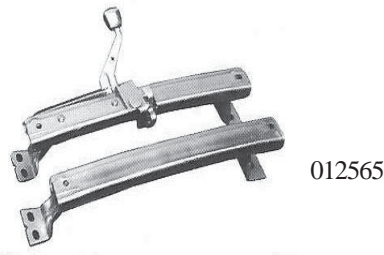

Seat Track Assembly

- 64 - 72 Right 2 pc. (012565) set 92.95
- Left 2pc. (012567) set 92.95