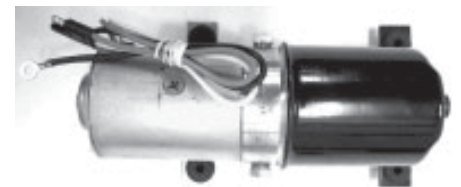

Engine Side Clutch Ball (05315) ea. 11.95

Frame Side Pivot Ball Stud(05336)ea. 11.95

Felt Bellcrank Seals (05670) pr. 2.60

Coil Bracket

- 283-327 (012781) ea. 14.95

CONVERTIBLE TOP PARTS

Conv. Top Pumps

- Original Style (03936) ea. 259.00