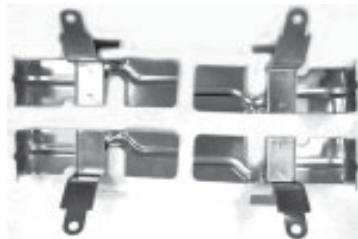

03708

1. Clamp 2 1/2" (07117) ea. 5.50
   Washer Stainless Steel (01971)set 7.95