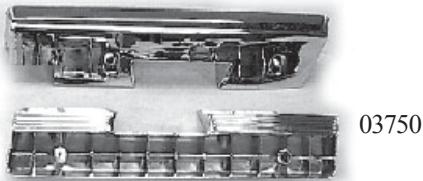

03750

Arm Rest Pads

Impala

	Front		
Black	(02369) pr.	54.00	
Red	(05869) pr.	54.00	
White	(05870) pr.	54.00	
Silver	(06806) pr.	54.00	
Aqua	(05867) pr.	54.00	
Fawn 63	(02372) pr.	54.00	
Fawn 64	(09763) pr.	54.00	
Saddle	(09762) pr.	54.00	
Lt Blue	(03572) pr.	54.00	
Green	(09764) pr.	54.00	

Bel Air

Front

Rear

Black	(04436)	(05296) pr.	42.00
White		(06509) pr.	42.00
Red 62	(03570)	(08243) pr.	42.00
Red 63-64	(02375)		pr. 42.00
Lt. Blue	(05026)	(08242) pr.	42.00
Fawn	(02377)	(08346) pr.	42.00
Aqua	(02374)	(0992) pr.	42.00
Saddle			pr. 42.00

Bucket Seat Pivot Cap (05823) pr. 7.95