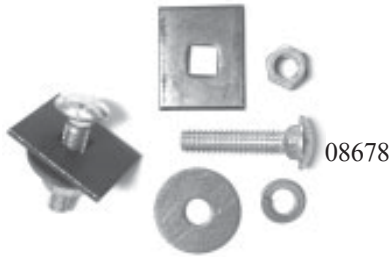

Rad Support Mounting Kit
61-64 (08678) kit 7.50