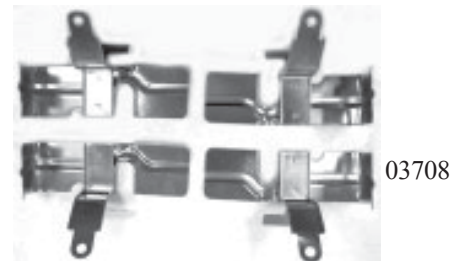

0224

Glove Box Light Assembly(06204)ea. 16.95

06204

Heat Shields SB (bolts to manifold)
 Set/4 (03708)set 32.95

03708

Horn Bearing Kit
 63 (02953) ea. 15.95

02953

Horn Contact Kit