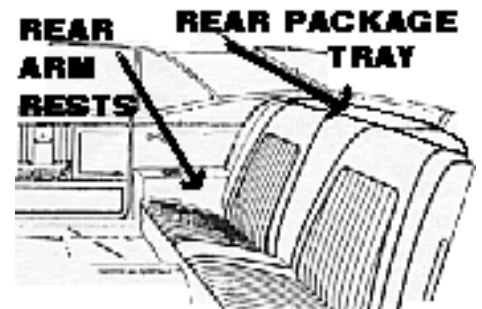

Rear Package Tray Insulation
(07146) ea. 9.00

Rear Seat to Trunk Boards
Original Style (03818)2 pc. 46.00
Board w/insulation (07345)2 pc. 34.00