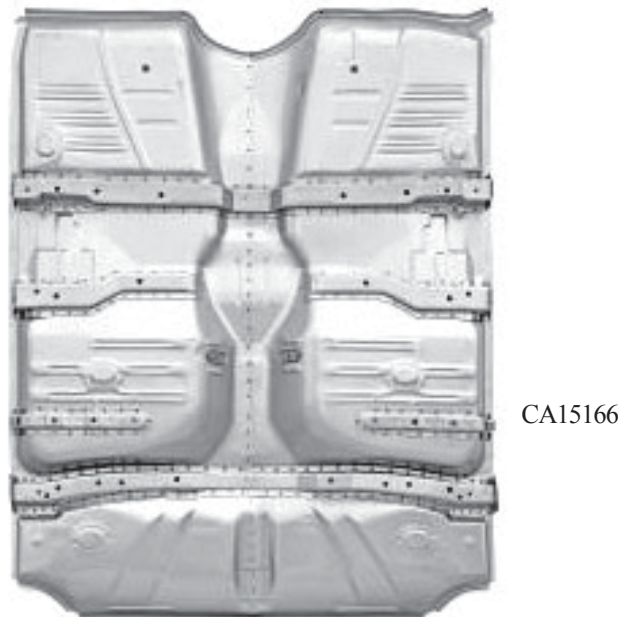

Fender to Valance Bracket

FLOOR PANS

1 pc w/ braces & supports	CA15363	ea.	1499.00
w/ braces, under the rear seat pan, & supports	CA15166	ea.	1999.00

Bottom view

*Truck Freight

FULL 1/2 Sections 61-64 2 & 4 dr