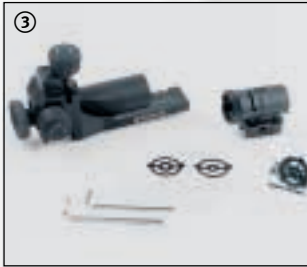

⑤ **3. Sight set 6834, rear sight 6805, front sight 6832 and 7 inserts.**
Item No. 700.0060