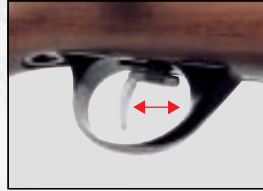

- Eccentrically mounted bolt.
- Dual locking lugs, cam cocking, claw extractor, recessed bolt face for cartridge head support.
- Firing pin lock safety.
- 11 mm grooved receiver, drilled and tapped for scope mounts.
- 21.6" Match Grade barrel, precision rifled, lapped, Match target crowned and free floated (muzzle diameter 0.7").
- Weight 7.3 lbs.
- Two stage Match Grade target trigger factory set to 2.2 lbs. with adjustable lop.
- Monte Carlo roll over cheek piece stock.
- Checkered semi-fancy or Meister Grade walnut.