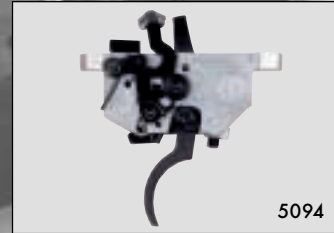

Barrel:

8 groove Olympic Match ANSCHÜTZ target grade, precision chambered, and button rifled to Olympic competition specifications. Target crowned. A test target is included with all Sporter Models which attests to individual rifle accuracy.

Trigger:

2.5 lbs. single stage trigger 5094. Fully adjustable by professional gunsmiths from 2 to 4.4 lbs. The trigger is basically the same as used in the ANSCHÜTZ 1903 target rifle. Factory set to 2.5 lbs.

Safety:

Lateral sliding safety disables the trigger, allowing unloading in the "Safe" position.

Stocks:

1. Classic

Elegant Classic straight lines, shaped from European walnut, checkering at pistol grip and forearm with black polymer butt plate and swivel studs accent the unique appearance.

2. Classic Beavertail

The handsome American Classic line is shaped out of European walnut, combined with a distinctively beautiful Beavertail forend which gives this stock an extraordinary appearance. The exclusive ANSCHÜTZ silken mat finish of this stock and the cut checkering at the pistol grip provides both beauty and protection.

Sights:

Folding rear sight is adjustable in height as is the hooded sporting ramp front sight.

Typical Target 1416:
10-shot .22 l.r. test fire group at 55 yards.