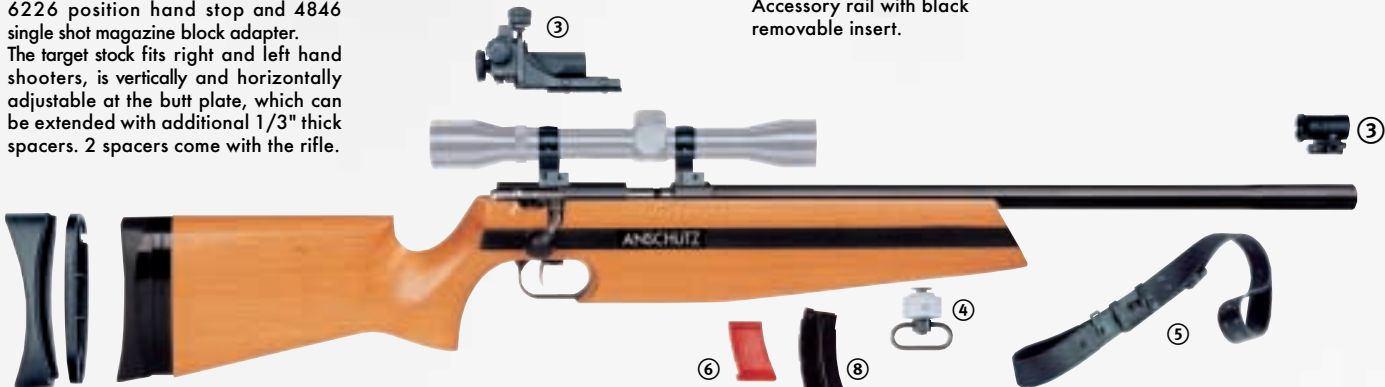

The ergonomic pistol grip is stippled. The forearm has an aluminum target rail for target rifle accessories like a hand stop. The 21 1/4" heavy target barrel with 0.87 muzzle diameter is grooved for ANSCHÜTZ target front sight and chambered and rifled to ANSCHÜTZ target barrel specifications. The "ANSCHÜTZ Accurate" 64 R Sporter Target is ready to go right out of the box, you don't need to add other market target barrels, target stocks or rework the trigger.

To convert the rifle for varmint hunting or plinking, just install a scope on the 11 mm grooved receiver.

Trigger:
Two stage Match trigger 5098, factory set to 10 oz.

5098
5106

Accessory rail with black removable insert.