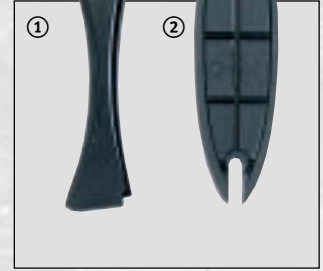

- Universal in fit.
- Quick, easy release.
- Made from strong Boron Alloy.
- Rubber gaskets protect gun's metal.
- Easy access with reversible keys.
- Complies with applicable laws.

② **All ANSCHÜTZ Olympic Class Sporters have 11 mm receiver rail and are drilled and tapped for scope mounts to fit B-Square, Bushnell, Ironsighter # 91 front and rear, Leupold, Millett Universal 22 TP series, Redfield 47365, Simmons, Talley, Warne 721, Weaver 91 front and rear.**