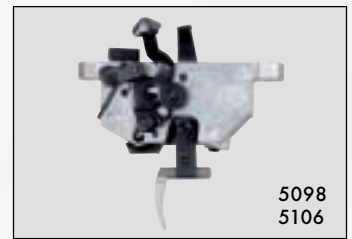

MODEL 64 MATCH ACTION MULTI PURPOSE SERIES AND MODEL 64 R SPORTER TARGET

These models represent the finest example of a quality moderately priced match rifle. The rifle is built on the fine 64 Match action coupled to a full size target barrel.

The model **64 MP R** Multi Purpose is equipped with the two stage Match trigger 5098, factory set to 10 oz.

The model **1517 MP R** Multi Purpose is equipped with the two stage Match trigger 5106, factory set to 1 lbs 9 oz.

Both triggers are fully adjustable (by a qualified gunsmith only!) for weight, creep, and length of pull.

- 25 1/2" heavy Match barrel diam. 0.89".
- Weight: 9 lbs.
- .22 long rifle - 5-shot magazine for .17 HMR - 4-shot magazine.
- Two stage Match Grade target trigger with adjustable lop; for 64 MP R 10 oz. for 1517 MP R 1 lbs 10 oz.

- Beavertail hardwood stock with adjustable butt plate and accessory rail with black removable insert.
- 11 mm grooved receiver rail, drilled and tapped for scopes and target sights.

For a limited time
also available with
stainless steel barrel

64 Match action Sport and Target Repeater:

Box action repeater, with detachable 10-shot magazine. Action is cam cocking with claw extractor and cartridge holder, recessed bolt face for full cartridge head support. Sliding safety.

A great quality moderately priced ANSCHÜTZ medium weight target rifle for intermediate and advanced Junior Match competitions when fitted with basic target rifle accessories like the ANSCHÜTZ 6834 micrometer sight set, 6226 position hand stop and 4846 single shot magazine block adapter. The target stock fits right and left hand shooters, is vertically and horizontally adjustable at the butt plate, which can be extended with additional 1/3" thick spacers. 2 spacers come with the rifle.