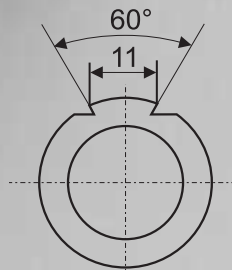

ANSCHÜTZ bevel target crown.

All ANSCHÜTZ Olympic Class Sporters have 11 mm receiver rail and are drilled and tapped for scope mounts to fit

- B-Square.
- Bushnell.
- Ironsighter # 91 front and rear.
- Leupold.
- Millett Universal 22 TP series.
- Redfield 47365.
- Simmons.
- Talley.
- Warne 721.
- Weaver 91 front and rear.

54 Match Action with target knob.