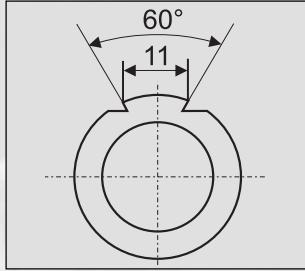

- Universal in fit.
- Quick, easy release.
- Made from strong Boron Alloy.
- Rubber gaskets protect gun's metal.
- Easy access with reversible keys.
- Complies with applicable laws.

② **All ANSCHÜTZ Olympic Class Sporters have 11 mm receiver rail and are drilled and tapped for scope mounts to fit B-Square, Bushnell, Ironsighter # 91 front and rear, Leupold, Millett Universal 22 TP series, Redfield 47365, Simmons, Talley, Warne 721, Weaver 91 front and rear.**