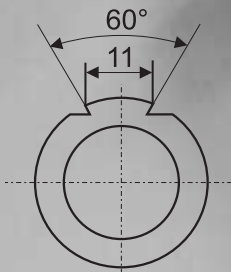

Barrel:

8 groove Olympic Match ANSCHÜTZ target grade, precision chambered, and button rifled to Olympic competition specifications. Target crowned. A test target is included with all Sporter Models which attests to individual rifle accuracy.

Trigger:

2.5 lbs. single stage trigger 5094. Fully adjustable by professional gunsmiths from 2 to 4.4 lbs. The trigger is basically the same as used in the ANSCHÜTZ 1903 target rifle. Factory set to 2.5 lbs.

Safety:

Lateral sliding safety disables the trigger, allowing unloading in the "Safe" position.

Stocks:

1. Classic

Elegant Classic straight lines, shaped from European walnut, checkering at pistol grip and forearm with black polymer butt plate and swivel studs accent the unique appearance.

2. Classic Beavertail

The handsome American Classic line is shaped out of European walnut, combined with a distinctively beautiful Beavertail forend which gives this stock an extraordinary appearance. The exclusive ANSCHÜTZ silken mat finish of this stock and the cut checkering at the pistol grip provides both beauty and protection.

Sights:

Folding rear sight is adjustable in height as is the hooded sporting ramp front sight.

Typical Target 1416:
10-shot .22 l.r. test fire group at 55 yards.