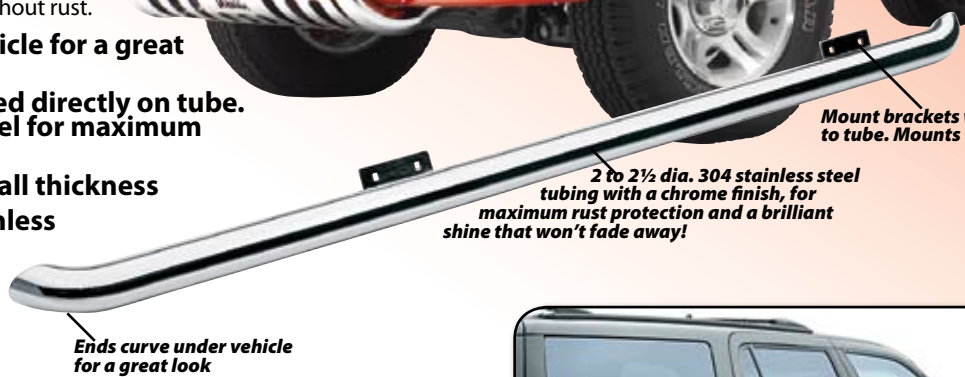

2 to 2½ dia. 304 stainless steel tubing with a chrome finish, for maximum rust protection and a brilliant shine that won't fade away!

SPORT TUBES

Steps

Sport Tubes add a nice accent to trucks and SUV's while helping to protect the sides of the vehicle. They fit snug up against the vehicle's rocker panel for maximum ground clearance. They especially look great on lowered trucks! These tubes are available for a variety of vehicles, with the tube diameter sized to match the vehicle. Fullsize and most midsize vehicles get a 2½" tube, and compact vehicles get a 2" tube. Made of chrome-plated stainless steel for minimal maintenance and a long life without rust.

- **Ends curve under vehicle for a great look!**
- **Mount brackets welded directly on tube. Mounts to rocker panel for maximum ground clearance**
- **The tube has a .049 wall thickness**
- **2" to 2.5" dia. 304 stainless steel tubing chrome finish for maximum rust protection and a brilliant shine that will not fade.**