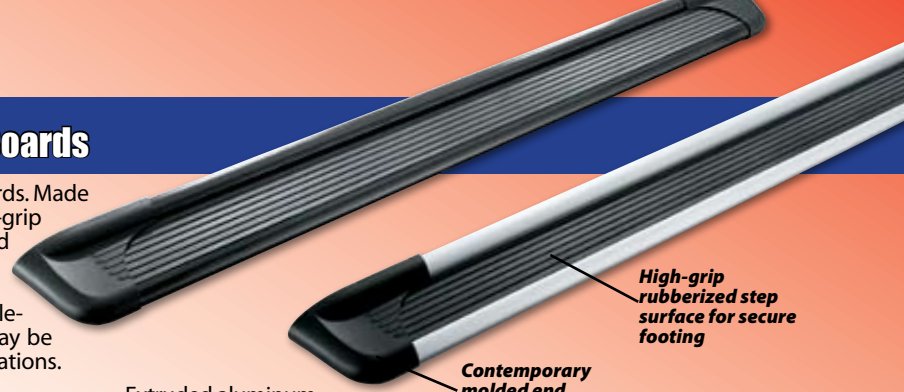

SURE GRIP™ - Aluminum Running Boards

Step out from the crowd with Westin's Sure Grip Running Boards. Made from extruded aluminum and topped off with a super high-grip rubberized step pad for secure footing and U.V. resistant molded polymer end caps. Available in Brushed Anodized, Black Powdercoat or the NEW brilliant Chrome finish. The boards are available in five lengths; 54", 69", 72", 79", and 93" with vehicle-specific mount kits sold separately. Optional LED Light Kits may be purchased separately to increase step visibility in low-light situations.

High-grip rubberized step surface for secure footing

Contemporary molded end caps

Extruded aluminum baseboard with clear brushed or black powdercoat and "NEW" Chrome plated finish.