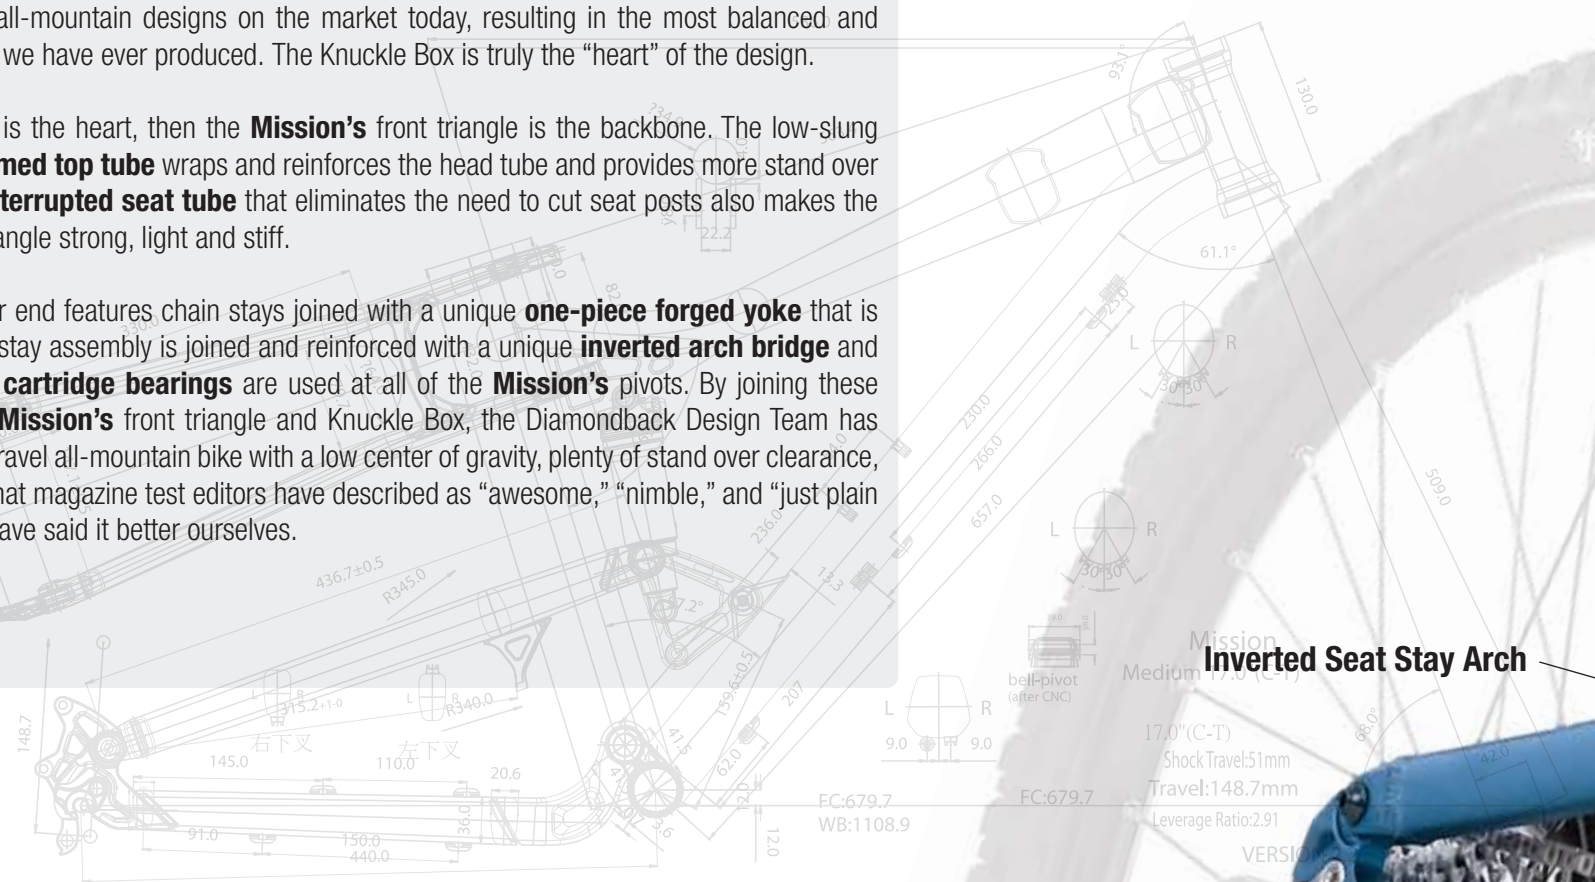

If the Knuckle Box is the heart, then the **Mission's** front triangle is the backbone. The low-slung **Hooded Hydroformed top tube** wraps and reinforces the head tube and provides more stand over clearance. An **uninterrupted seat tube** that eliminates the need to cut seat posts also makes the **Mission's** front triangle strong, light and stiff.

The **Mission's** rear end features chain stays joined with a unique **one-piece forged yoke** that is very stiff. The seat stay assembly is joined and reinforced with a unique **inverted arch bridge** and **precision sealed cartridge bearings** are used at all of the **Mission's** pivots. By joining these assemblies to the **Mission's** front triangle and Knuckle Box, the Diamondback Design Team has created a six-inch travel all-mountain bike with a low center of gravity, plenty of stand over clearance, and a ride quality that magazine test editors have described as “awesome,” “nimble,” and “just plain fun!” We couldn't have said it better ourselves.

Thanks to the very intelligent design concept and engineering, all parts are positioned ultra-low to create the lowest possible **CENTER of GRAVITY** resulting in super stable and precise handling.

**Forged One-Piece
Chain Stay Yoke**