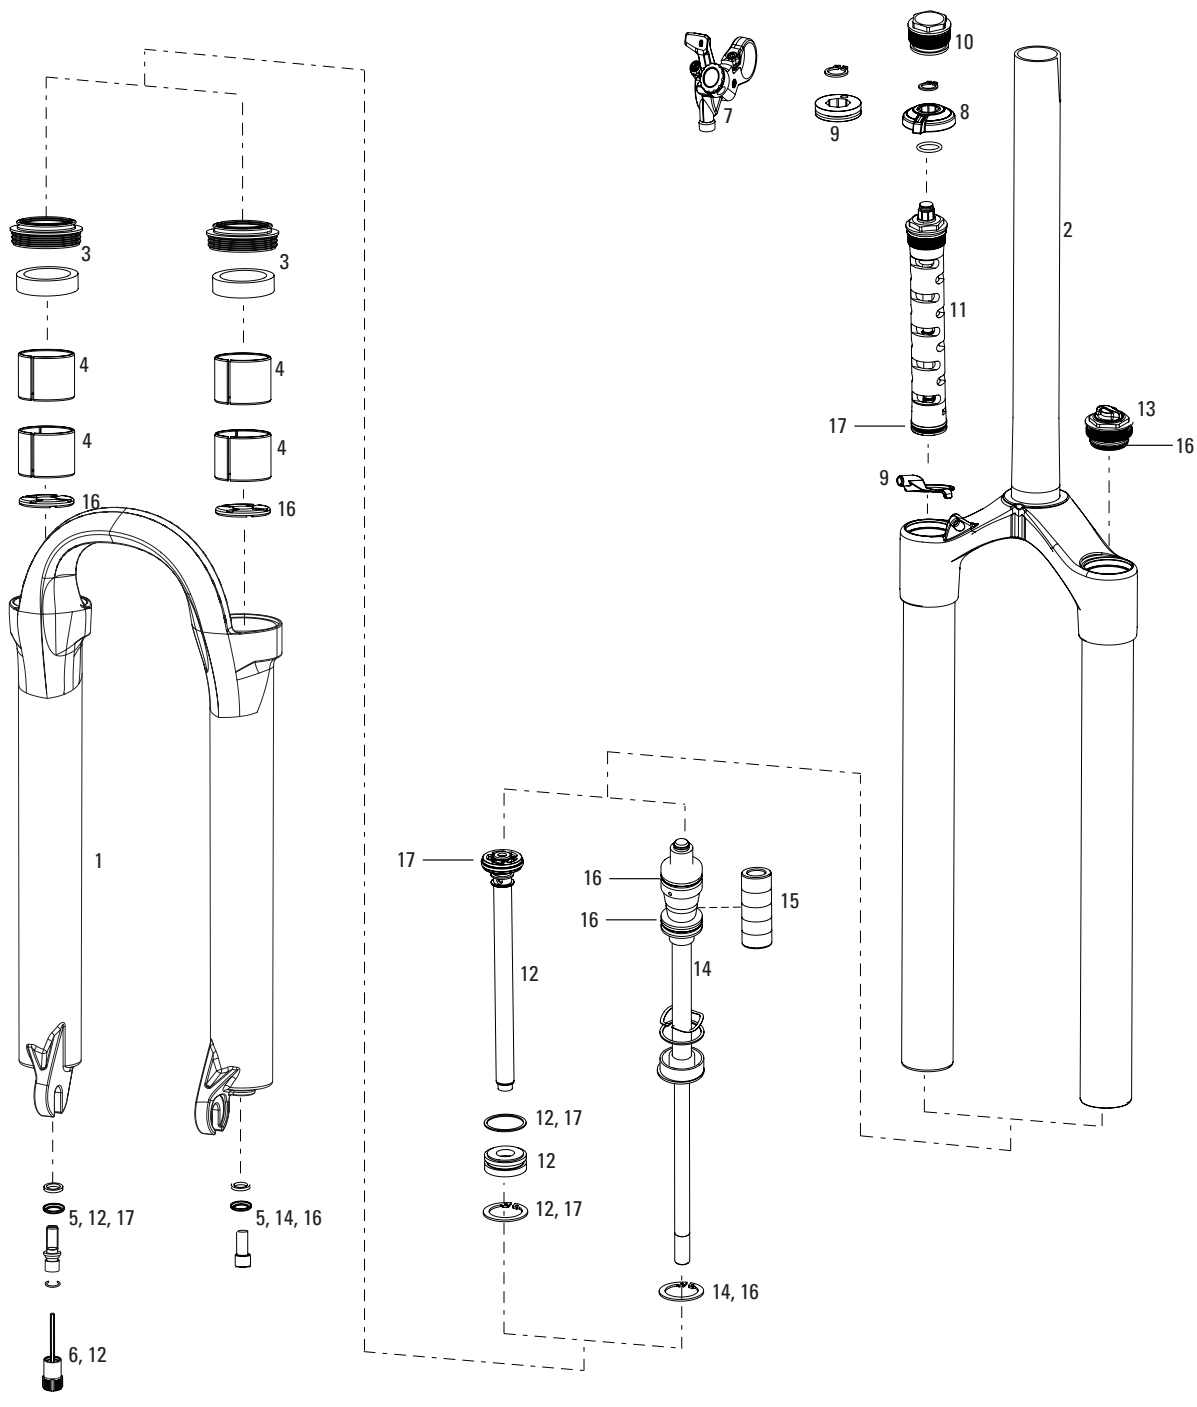

Note:

1. All service kits include any and all replaceable o-rings, retaining rings, crush washers, crush washer retainers, and shaft bolts/nuts.
2. Rebound damper and spring shaft kits include crush washers, crush washer retainers and shaft bolts, as well as upper tube retaining rings and rebound adjuster knob.
3. Damper side = rider's right. Spring side = rider's left.
4. All lower legs include bottom-out bumpers, bushings, foam rings and dust seals installed.