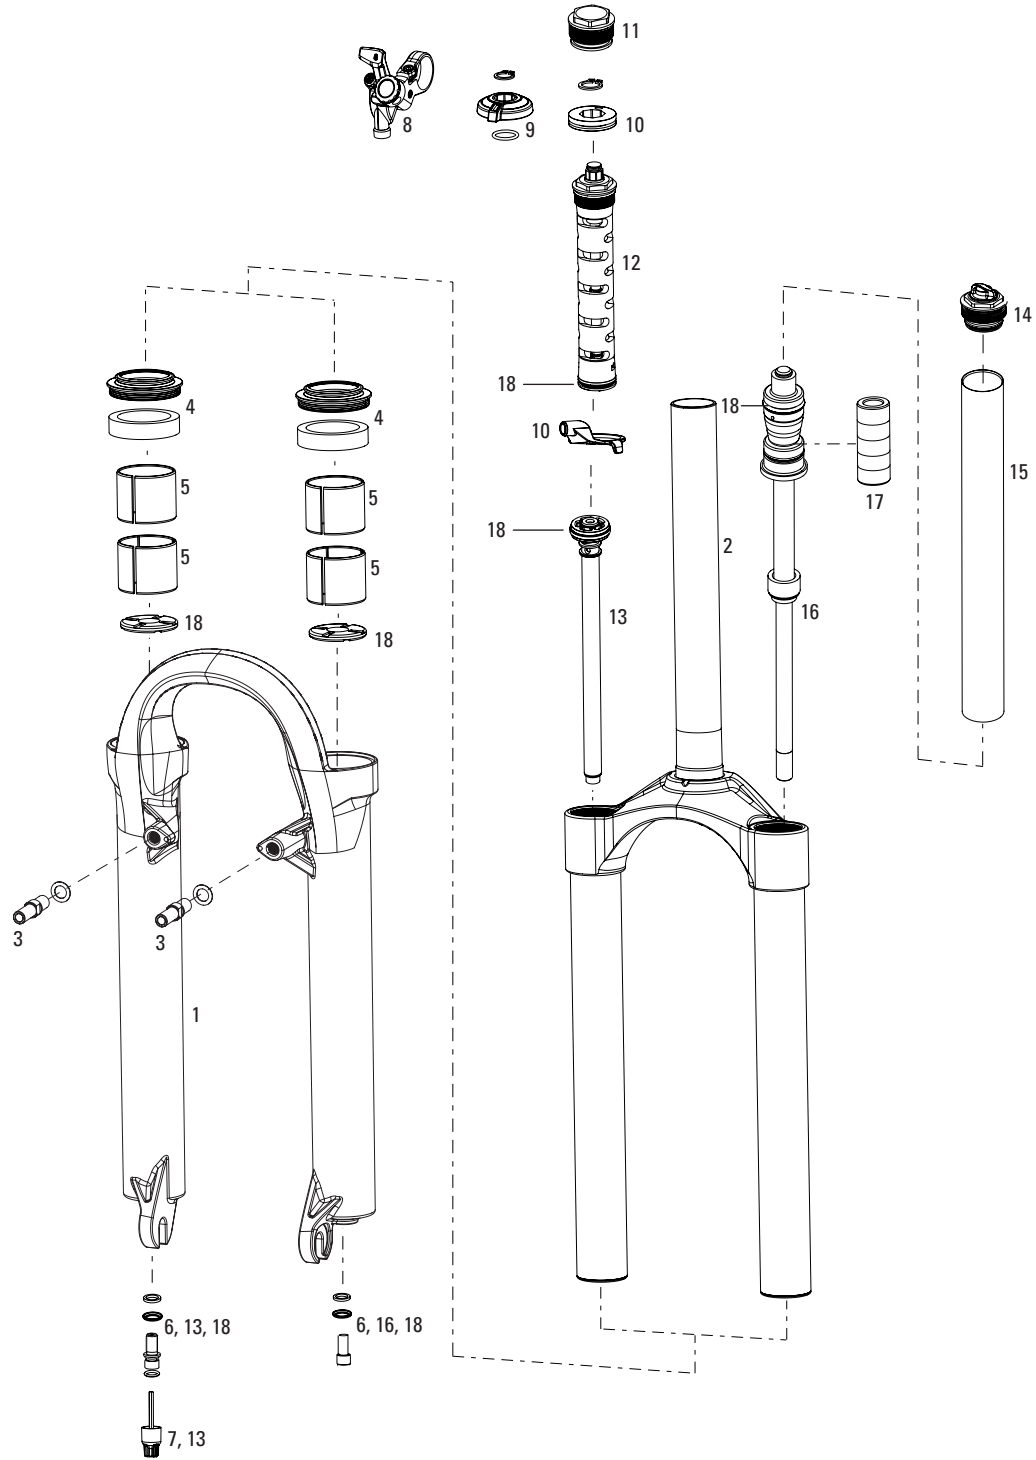

Note:

1. All service kits include any and all replaceable o-rings, retaining rings, crush washers, crush washer retainers, and shaft bolts/nuts.
2. Rebound damper and spring shaft kits include crush washers, crush washer retainers and shaft bolts, as well as upper tube retaining rings and rebound adjuster knob.
3. Damper side = rider's right. Spring side = rider's left.
4. All lower legs include bottom-out bumpers, bushings, foam rings and dust seals installed.