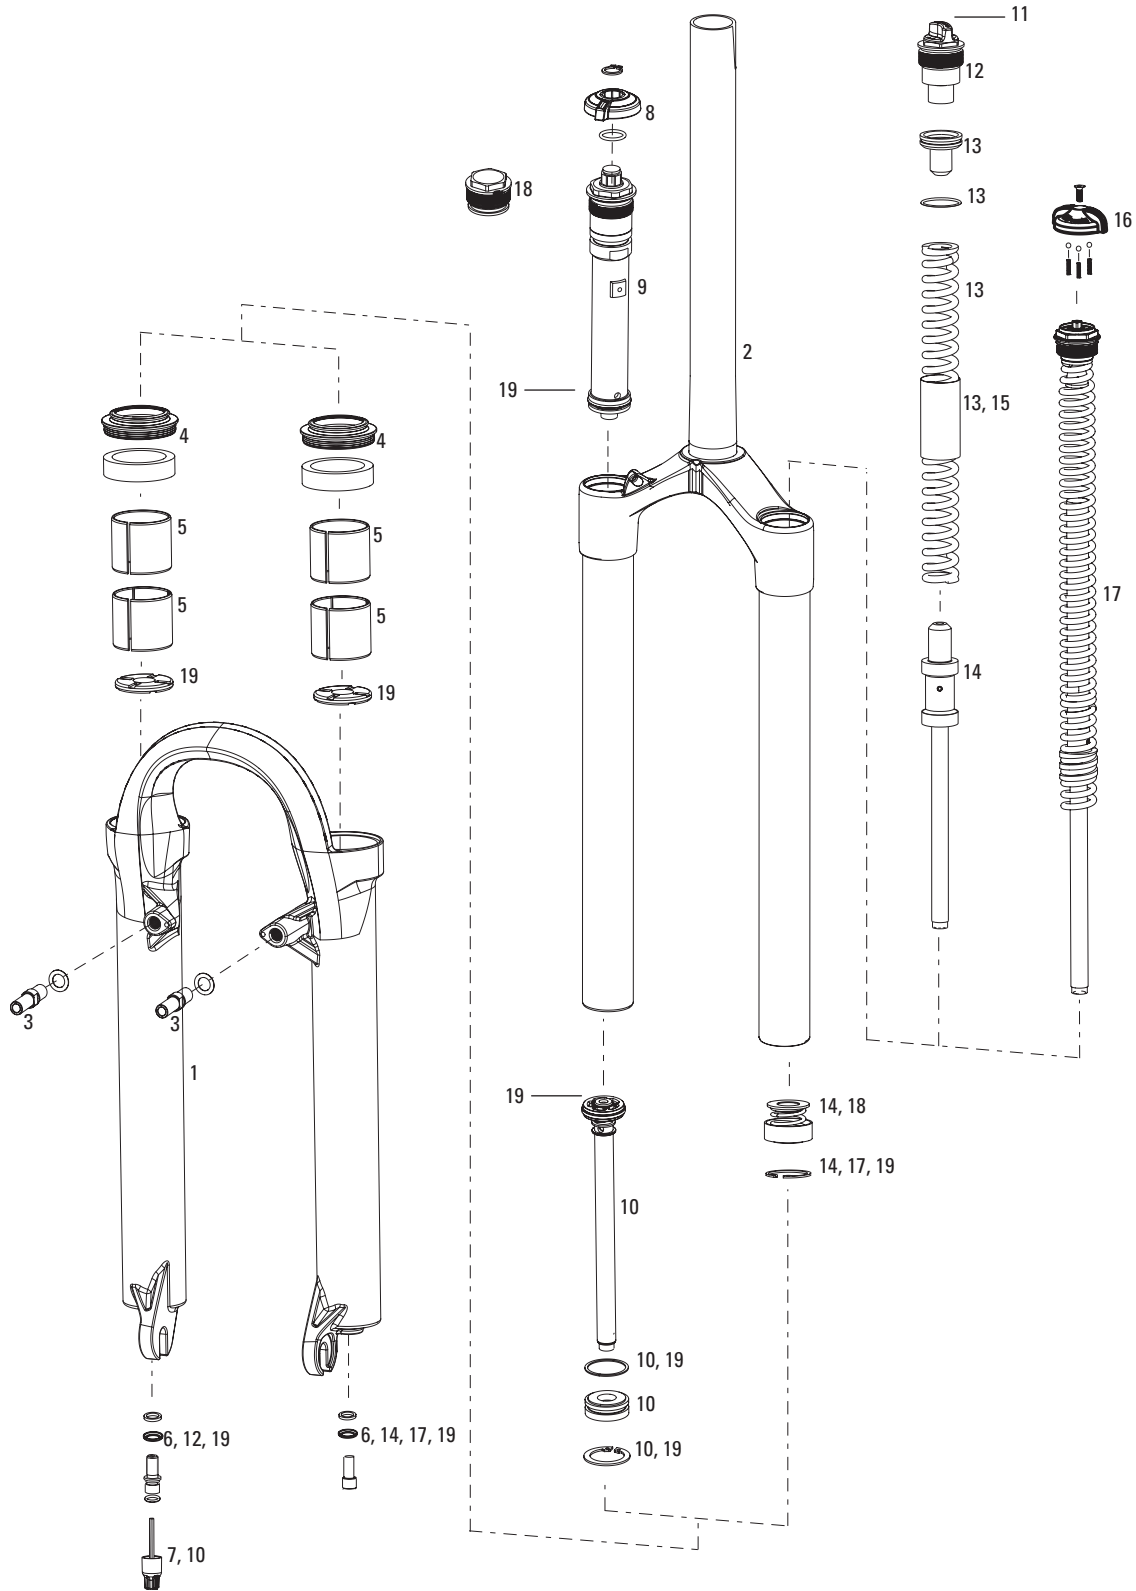

Note:

1. All service kits include any and all replaceable o-rings, retaining rings, crush washers, crush washer retainers, and shaft bolts/nuts.
2. Rebound damper and spring shaft kits include crush washers, crush washer retainers and shaft bolts, as well as upper tube retaining rings and rebound adjuster knob.
3. Damper side = rider's right. Spring side = rider's left.
4. All lower legs include bottom-out bumpers, bushings, foam rings and dust seals installed.