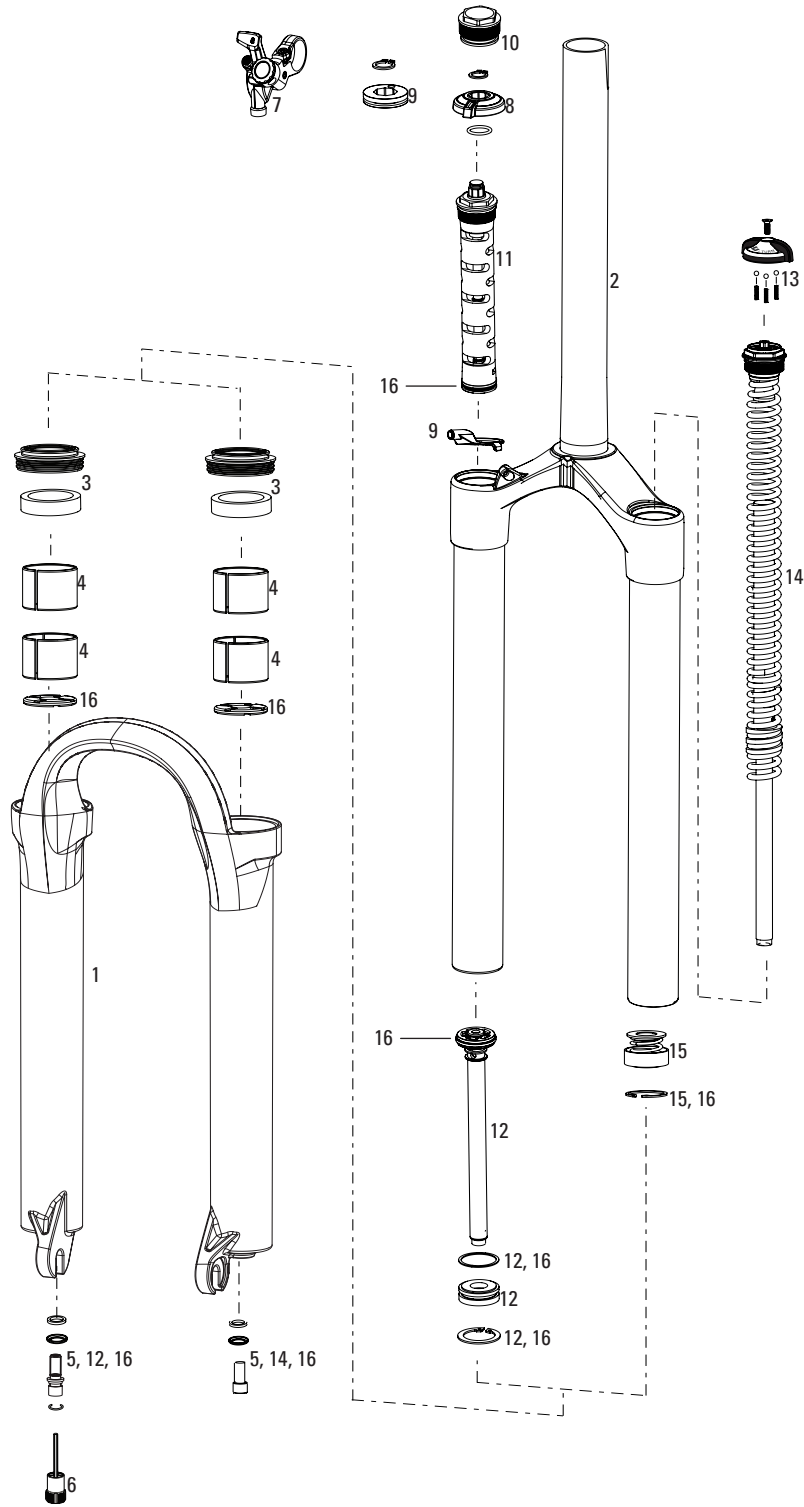

Note:

1. All service kits include any and all replaceable o-rings, retaining rings, crush washers, crush washer retainers, and shaft bolts/nuts.
2. Rebound damper and spring shaft kits include crush washers, crush washer retainers and shaft bolts, as well as upper tube retaining rings and rebound adjuster knob.
3. Damper side = rider's right. Spring side = rider's left.
4. All lower legs include bottom-out bumpers, bushings, foam rings and dust seals installed.