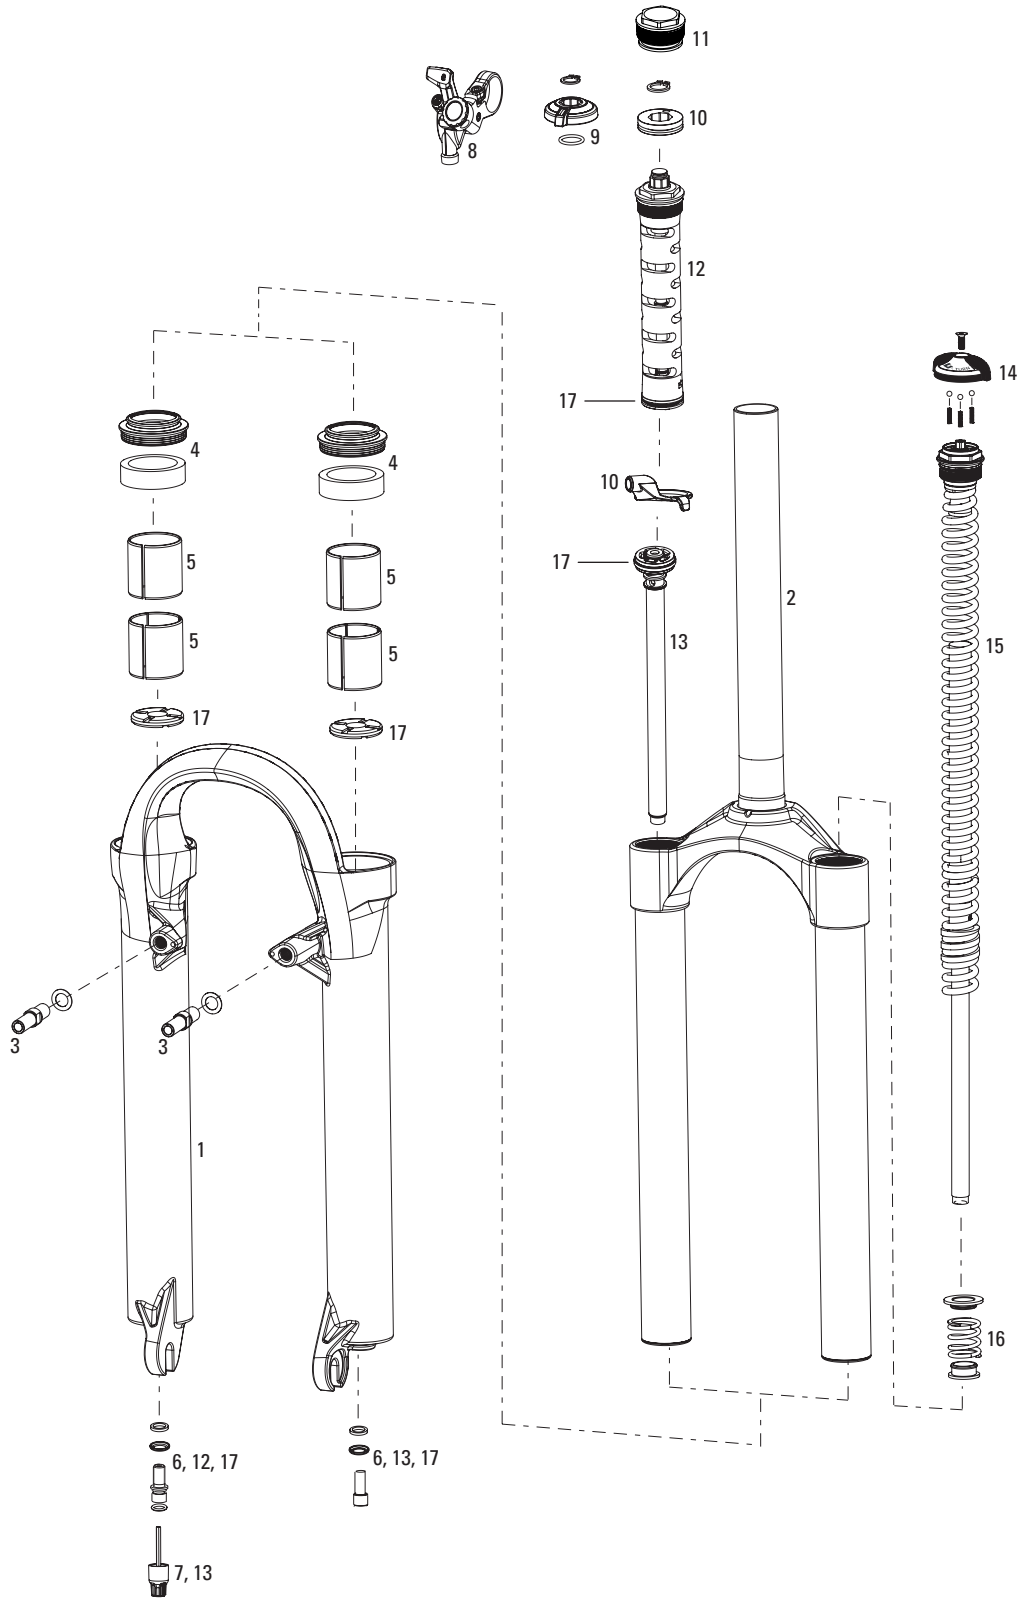

Note:

1. All service kits include any and all replaceable o-rings, retaining rings, crush washers, crush washer retainers, and shaft bolts/nuts.
2. Rebound damper and spring shaft kits include crush washers, crush washer retainers and shaft bolts, as well as upper tube retaining rings and rebound adjuster knob.
3. Damper side = rider's right. Spring side = rider's left.
4. All lower legs include bottom-out bumpers, bushings, foam rings and dust seals installed.