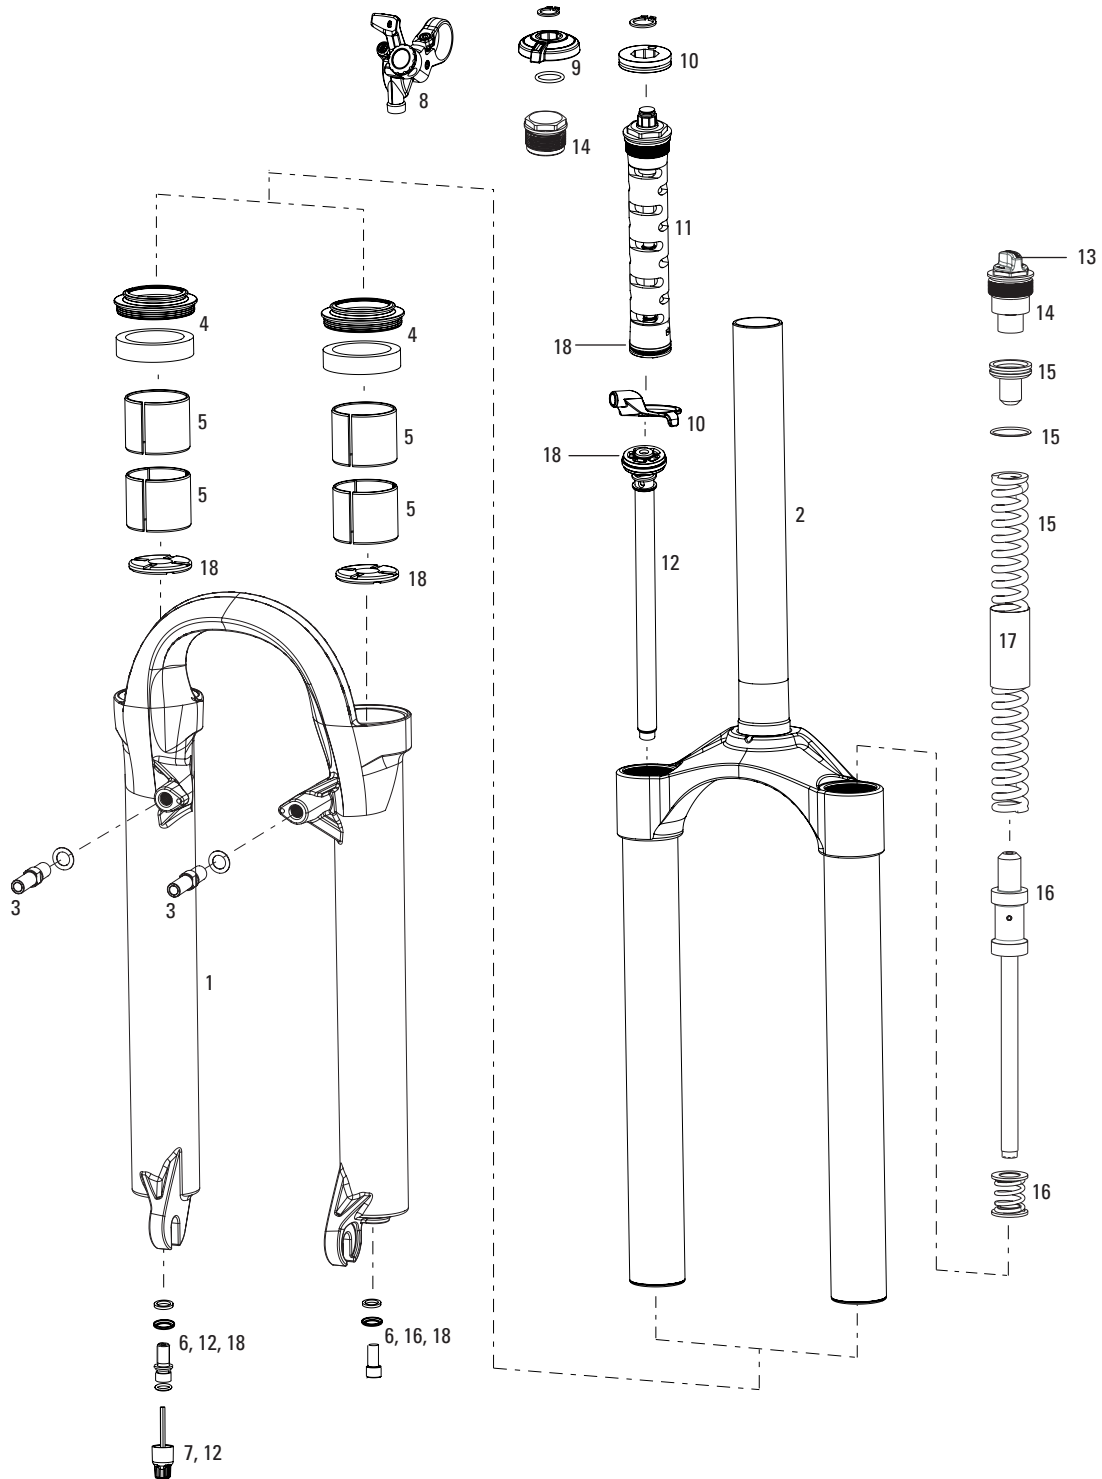

Note:

1. All service kits include any and all replaceable o-rings, retaining rings, crush washers, crush washer retainers, and shaft bolts/nuts.
2. Rebound damper and spring shaft kits include crush washers, crush washer retainers and shaft bolts, as well as upper tube retaining rings and rebound adjuster knob.
3. Damper side = rider's right. Spring side = rider's left.
4. All lower legs include bottom-out bumpers, bushings, foam rings and dust seals installed.