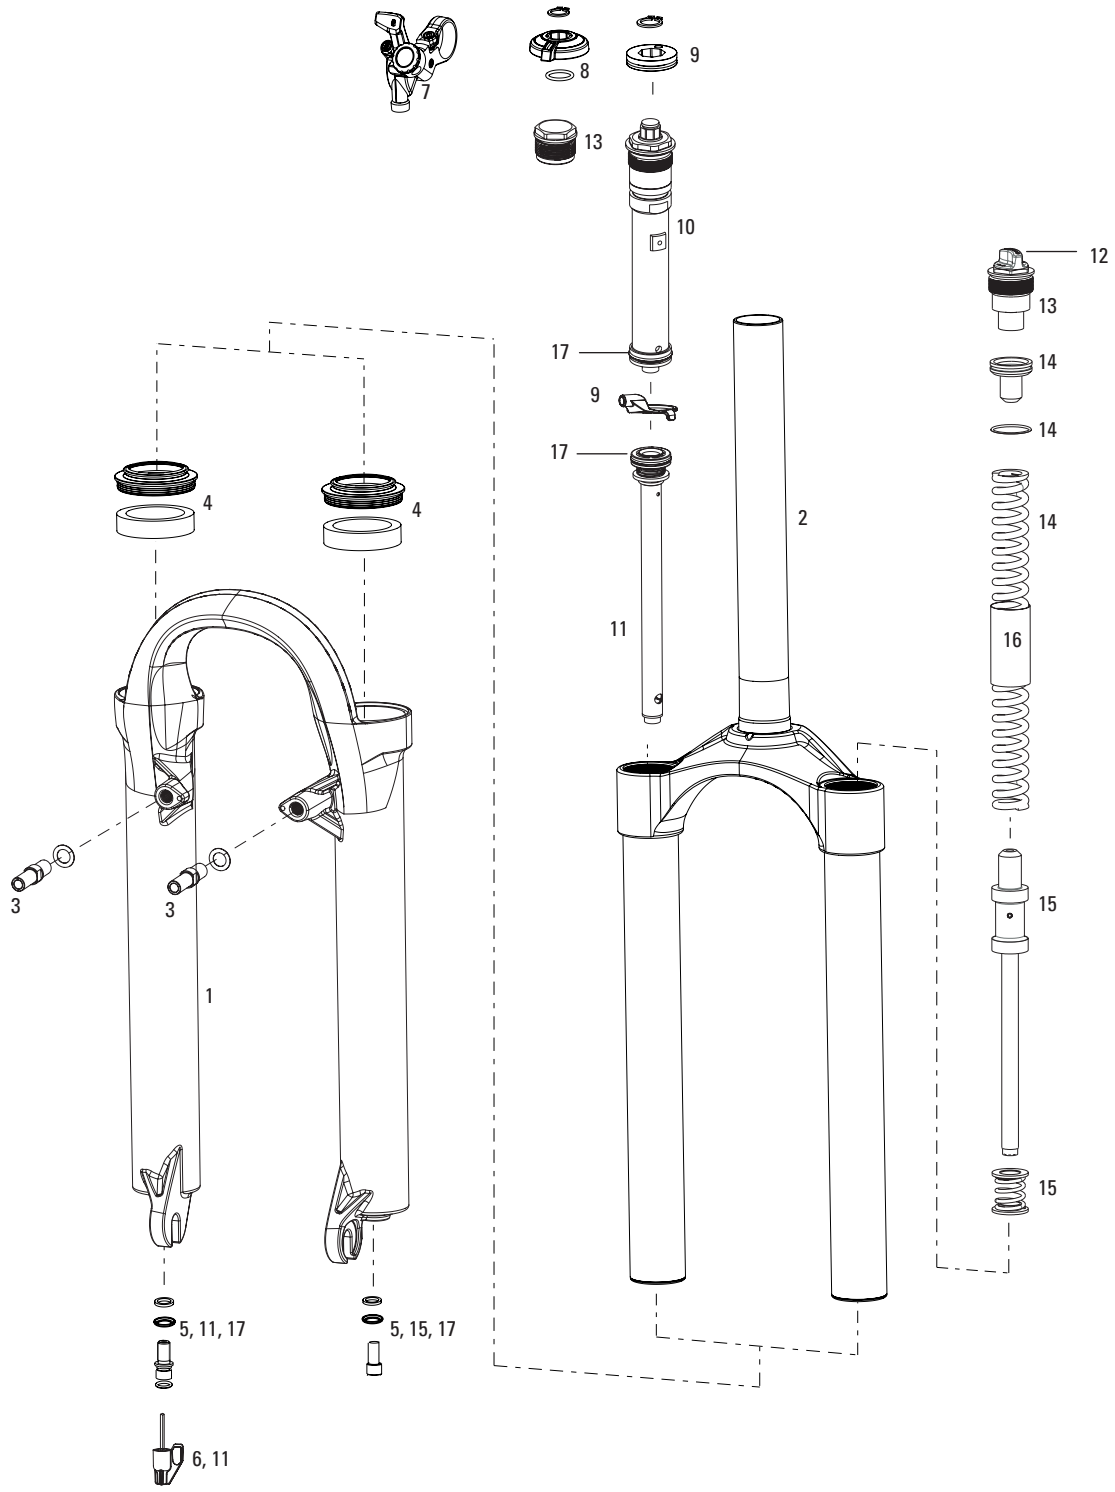

**Note:**

1. All service kits include any and all replaceable o-rings, retaining rings, crush washers, crush washer retainers, and shaft bolts/nuts.
2. Rebound damper and spring shaft kits include crush washers, crush washer retainers and shaft bolts, as well as upper tube retaining rings and rebound adjuster knob.
3. Damper side = rider's right. Spring side = rider's left.
4. All lower legs include bottom-out bumpers, bushings, foam rings and dust seals installed.