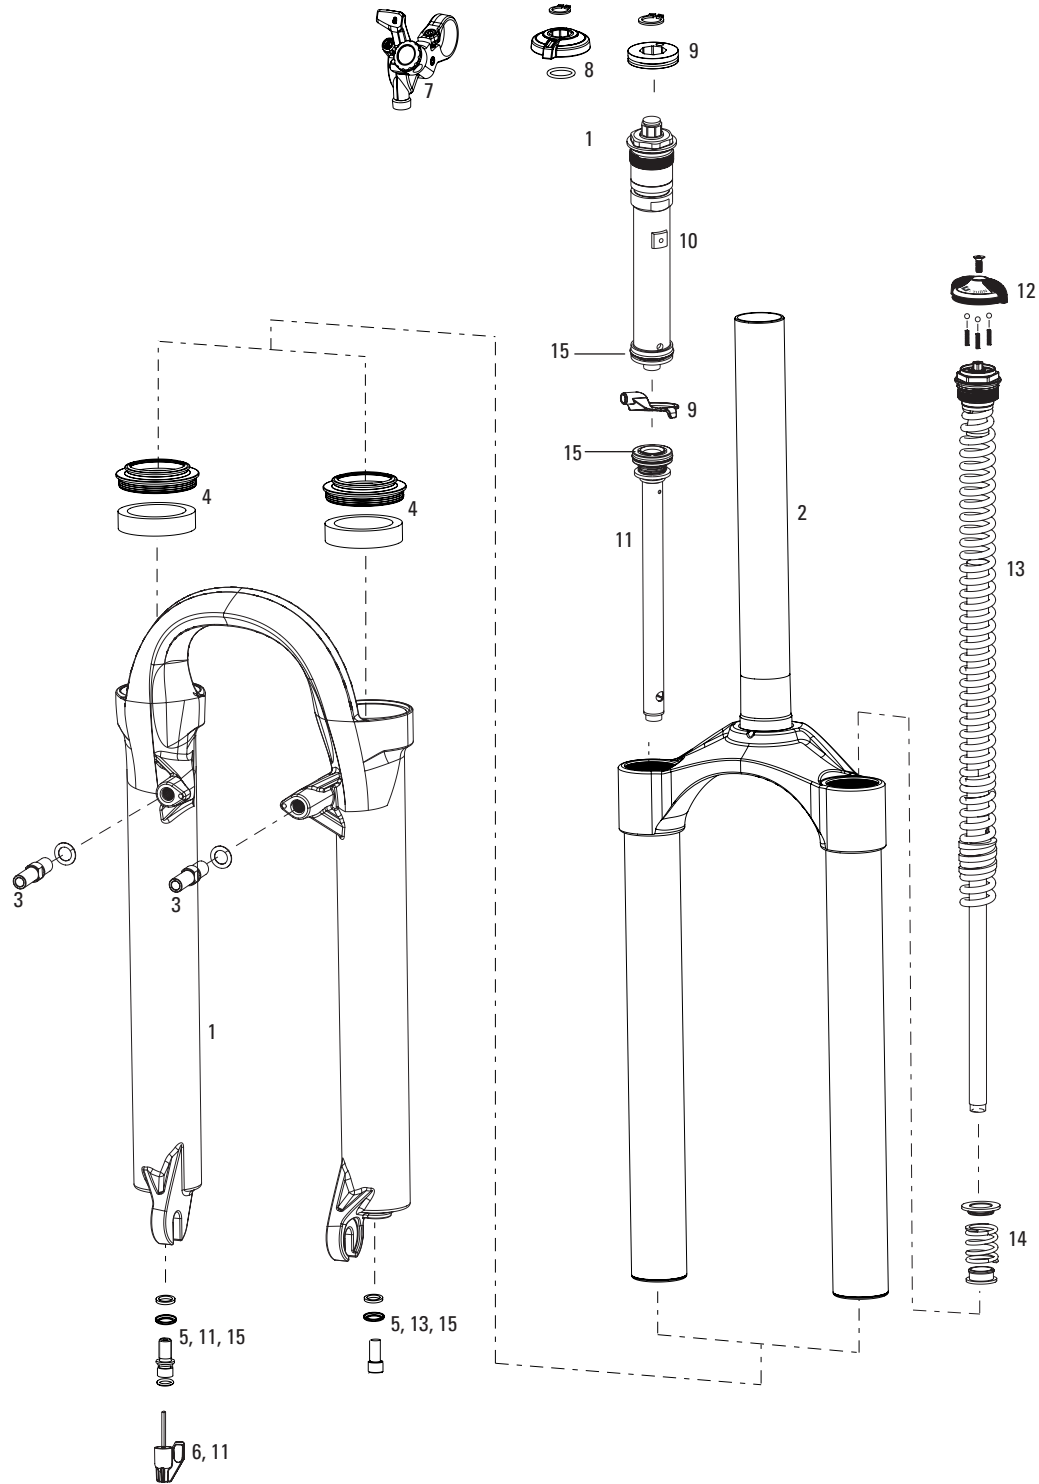

**Note:**

1. All service kits include any and all replaceable o-rings, retaining rings, crush washers, crush washer retainers, and shaft bolts/nuts.
2. Rebound damper and spring shaft kits include crush washers, crush washer retainers and shaft bolts, as well as upper tube retaining rings and rebound adjuster knob.
3. Damper side = rider's right. Spring side = rider's left.
4. All lower legs include bottom-out bumpers, bushings, foam rings and dust seals installed.