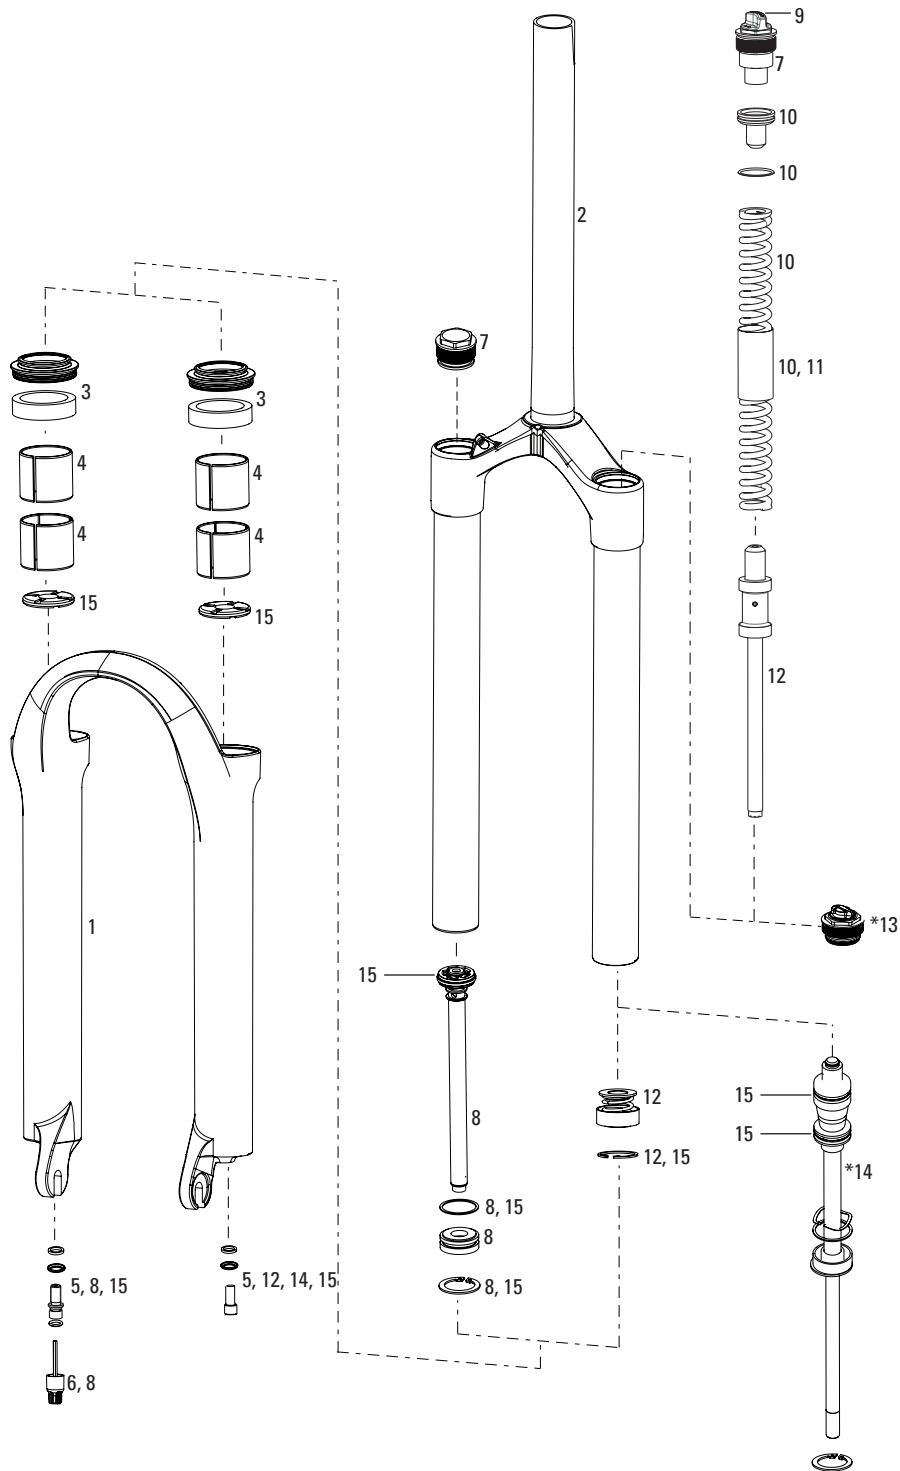

Notes:

1. All service kits include any and all replaceable o-rings, retaining rings, crush washers, crush washer retainers, and shaft bolts/nuts.
2. Rebound damper and spring shaft kits include crush washers, crush washer retainers and shaft bolts, as well as upper tube retaining rings and rebound adjuster knob.
3. Damper side = rider's right. Spring side = rider's left.
4. Recon XC available in either Coil or *Solo Air.
5. All lower legs include bottom-out bumpers, bushings, foam rings and dust seals installed.
6. Recon XC Rebound is upgradeable to Turnkey compression damping with lockout. See page 31.

14, 15