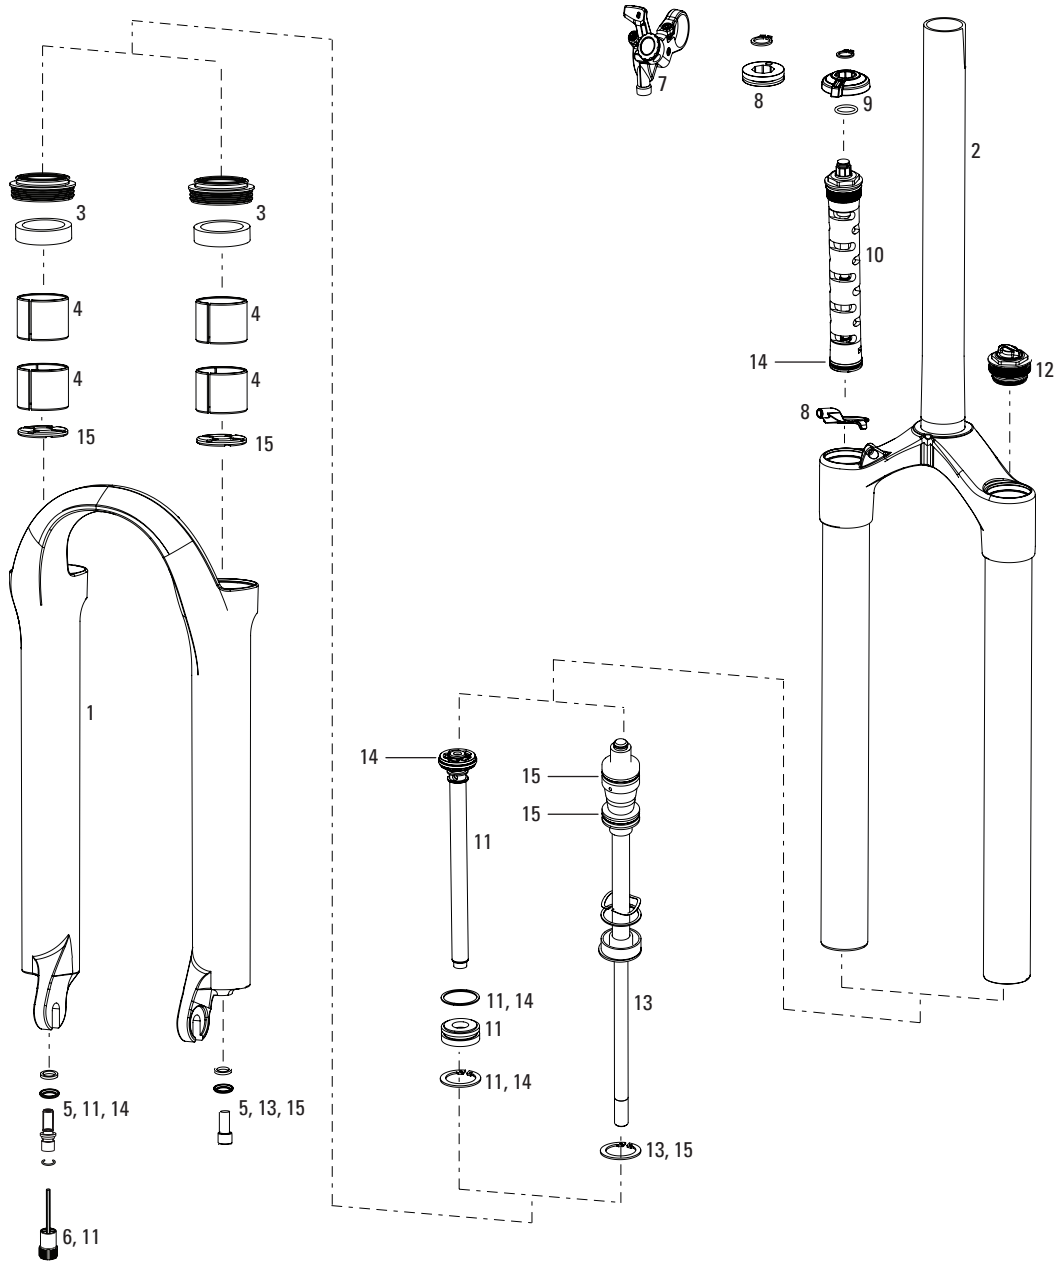

Note:

1. All service kits include any and all replaceable o-rings, retaining rings, crush washers, crush washer retainers, and shaft bolts/nuts.
2. Rebound damper and spring shaft kits include crush washers, crush washer retainers and shaft bolts, as well as upper tube retaining rings and rebound adjuster knob.
3. Damper side = rider's right. Spring side = rider's left.
4. All lower legs include bottom-out bumpers, bushings, foam rings and dust seals installed.