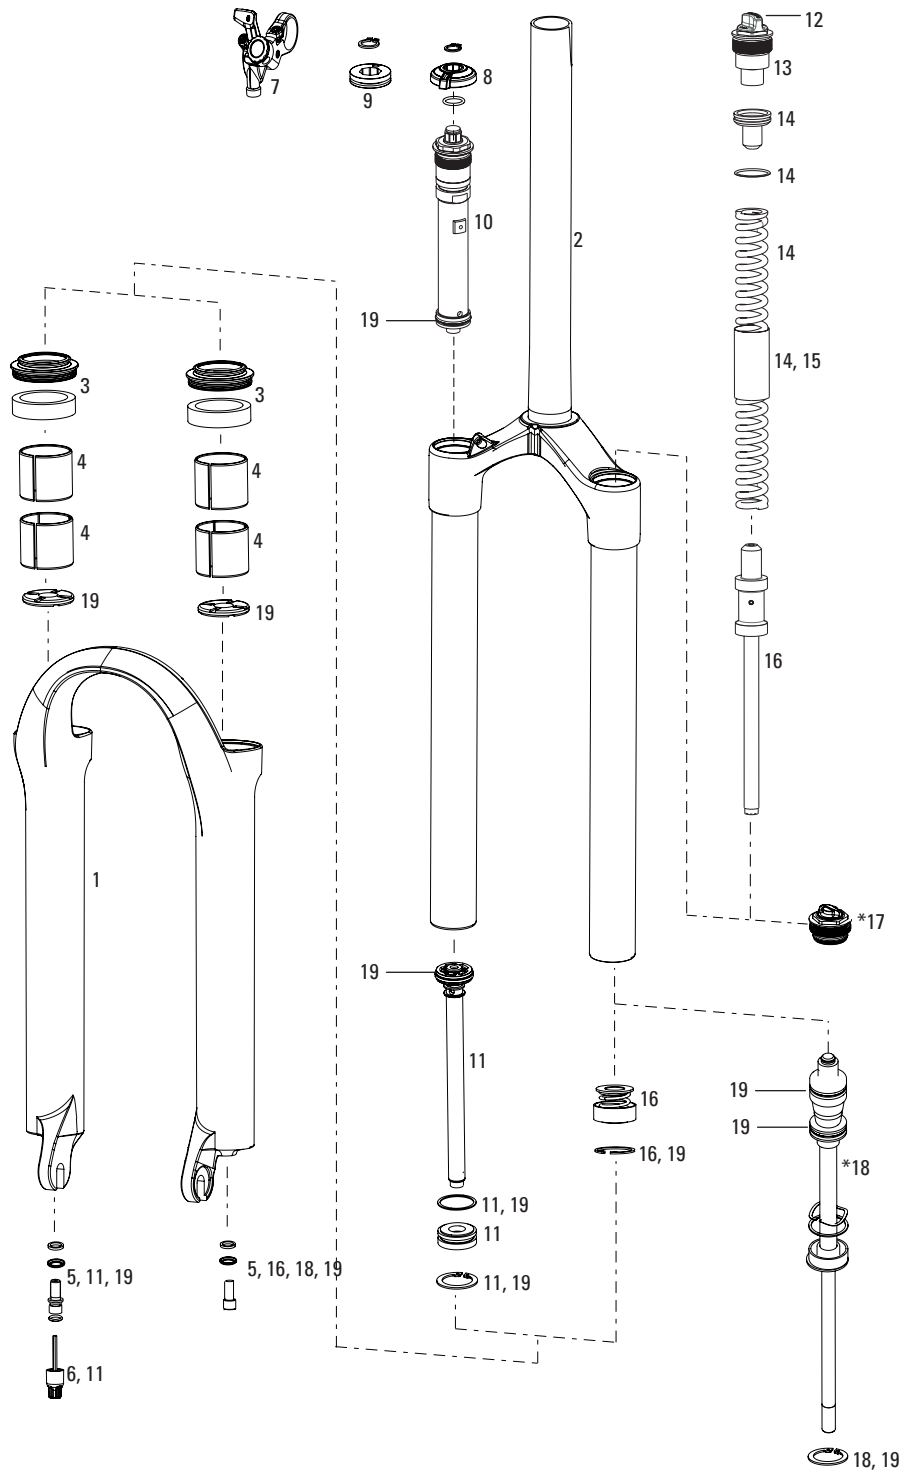

Notes:

1. All service kits include any and all replaceable o-rings, retaining rings, crush washers, crush washer retainers, and shaft bolts/nuts.
2. Rebound damper and spring shaft kits include crush washers, crush washer retainers and shaft bolts, as well as upper tube retaining rings and rebound adjuster knob.
3. Damper side = rider's right. Spring side = rider's left.
4. Recon SL available in either Coil or *Solo Air.
5. All lower legs include bottom-out bumpers, bushings, foam rings and dust seals installed.