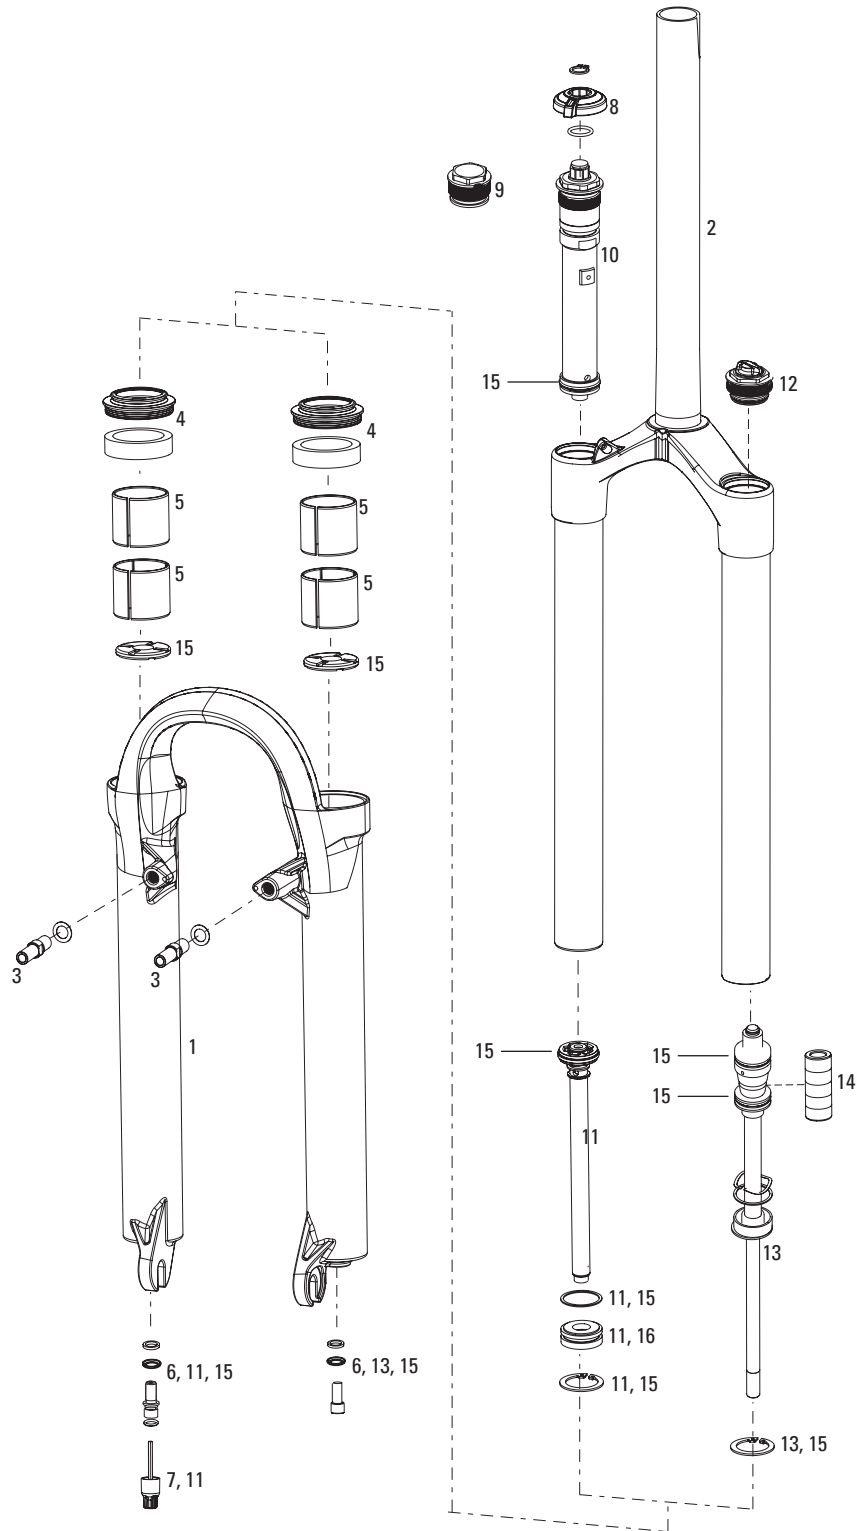

Note:

1. All service kits include any and all replaceable o-rings, retaining rings, crush washers, crush washer retainers, and shaft bolts/nuts.
2. Rebound damper and spring shaft kits include crush washers, crush washer retainers and shaft bolts, as well as upper tube retaining rings and rebound adjuster knob.
3. Damper side = rider's right. Spring side = rider's left.
4. All lower legs include bottom-out bumpers, bushings, foam rings and dust seals installed.