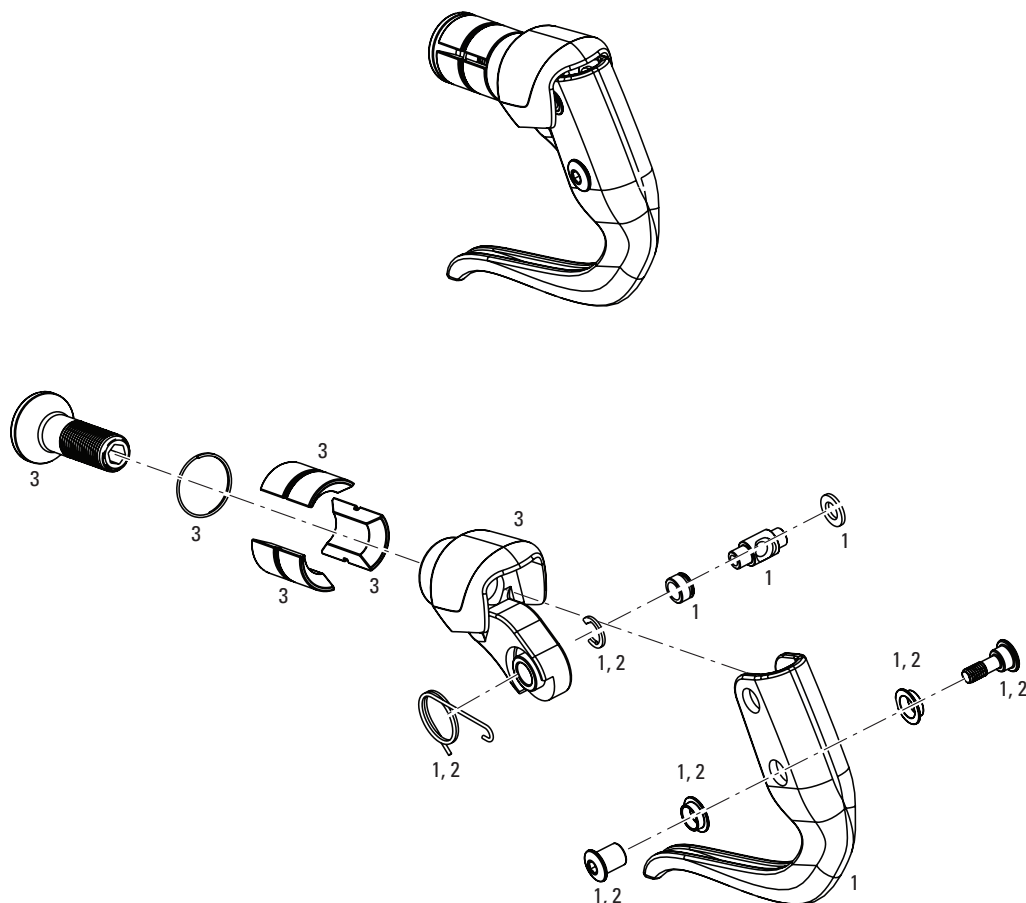

TIME TRIAL BREMSHEBEL - SCHALTER / BREMSHEBEL
TIME TRIAL BRAKE LEVER - SHIFTERS / LEVERS

No.	Part Number	Description	Bezeichnung
1	11.5215.023.000	Time Trial Brake Lever Blade Kit Qty 1	Time Trial Bremshebel Hebel-Set 1 Satz
2	11.5215.024.000	Time Trial Brake Lever Hardware Kit Qty 1	Time Trial Bremshebel Kleinteileset 1 Satz
3	11.5215.025.000	Time Trial Brake Lever Housing Kit Qty 1	Time Trial Bremshebel Gehäuse-Set 1 Satz