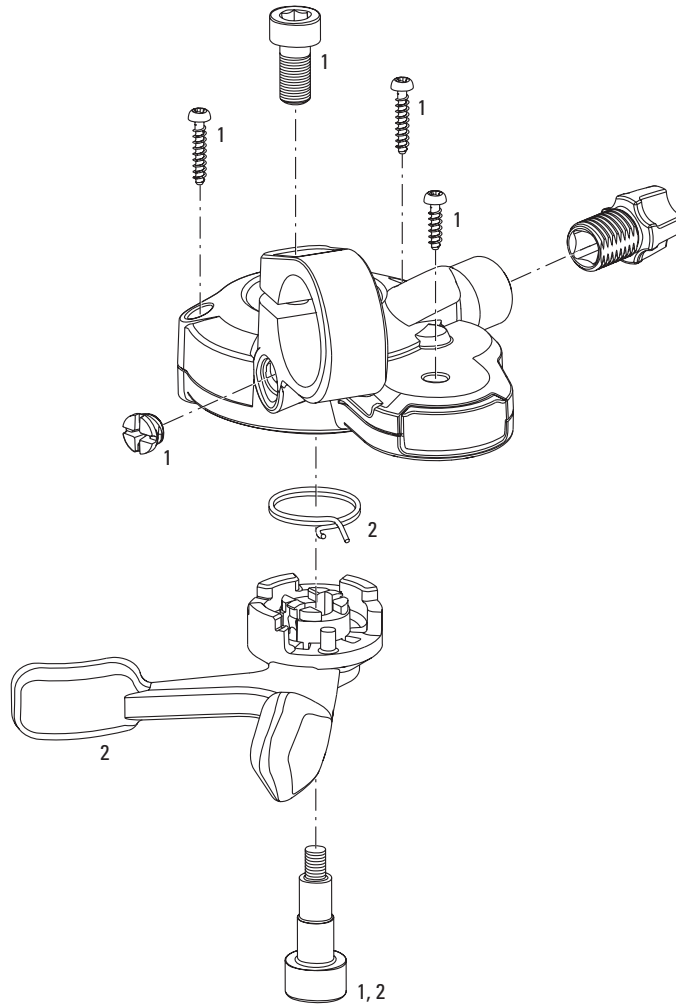

SX4 / TRX - TRIGGERSCHALTER
SX4 / TRX - TRIGGER SHIFTERS

No.	Part Number	Description	Bezeichnung
1	00.0000.200.939	Trigger Spare Parts, Qty 1 - SX4 06-07 / TRX 06-07	Ersatzteilset (Schrauben- und Kleinteile) - SX4 06-07 / TRX 06-07
1	11.7015.043.000	Trigger Spare Parts, Qty 1 - 08 SX4 / TRX	Ersatzteilset (Schrauben- und Kleinteile) - 08 SX4 / TRX
2	00.0000.200.940	SX4/TRX Trigger Lever, L/R	SX 4 / TRX Schalthebelset, links + rechts