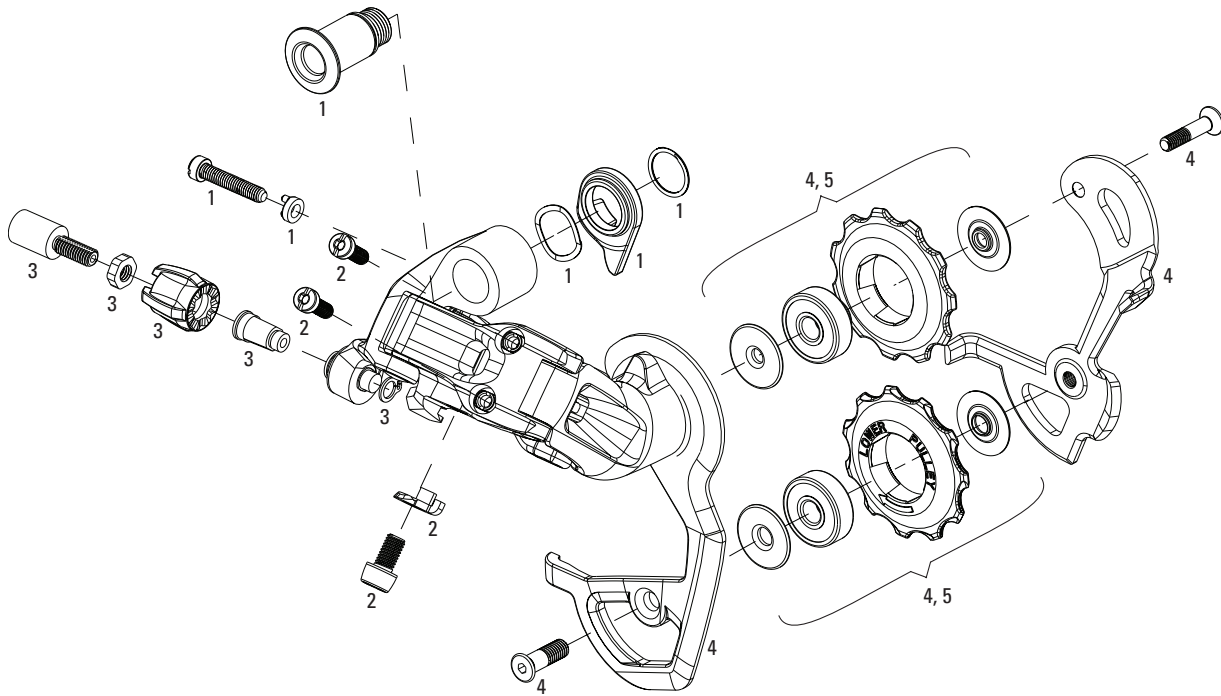

RED - SCHALTWERKE
RED - REAR DERAILLEUR

No.	Part Number	Description	Bezeichnung
1	11.7515.016.000	Red RD B-Bolt Kit	Red, Schrauben- und Kleinteilesset
2	11.7515.017.000	Red RD Cable Anchor/Limit Screw	Red, Schaltzugbefestigung und Begrenzungsschrauben
3	11.7515.018.000	Red RD Barrel Adjuster Kit	Red, Set Stellschraube
4	11.7515.020.000	Red RD Cage/Pulley Kit (includes inner and outer cages)	Red, inneres Käfigblech/Spann- und Leitrollen-Set (Keramik)
5	00.7915.016.000	BlackBox Ceramic Bearing Pulleys – Road	BlackBox, Spann- und Leitrollen-Set (Keramik)