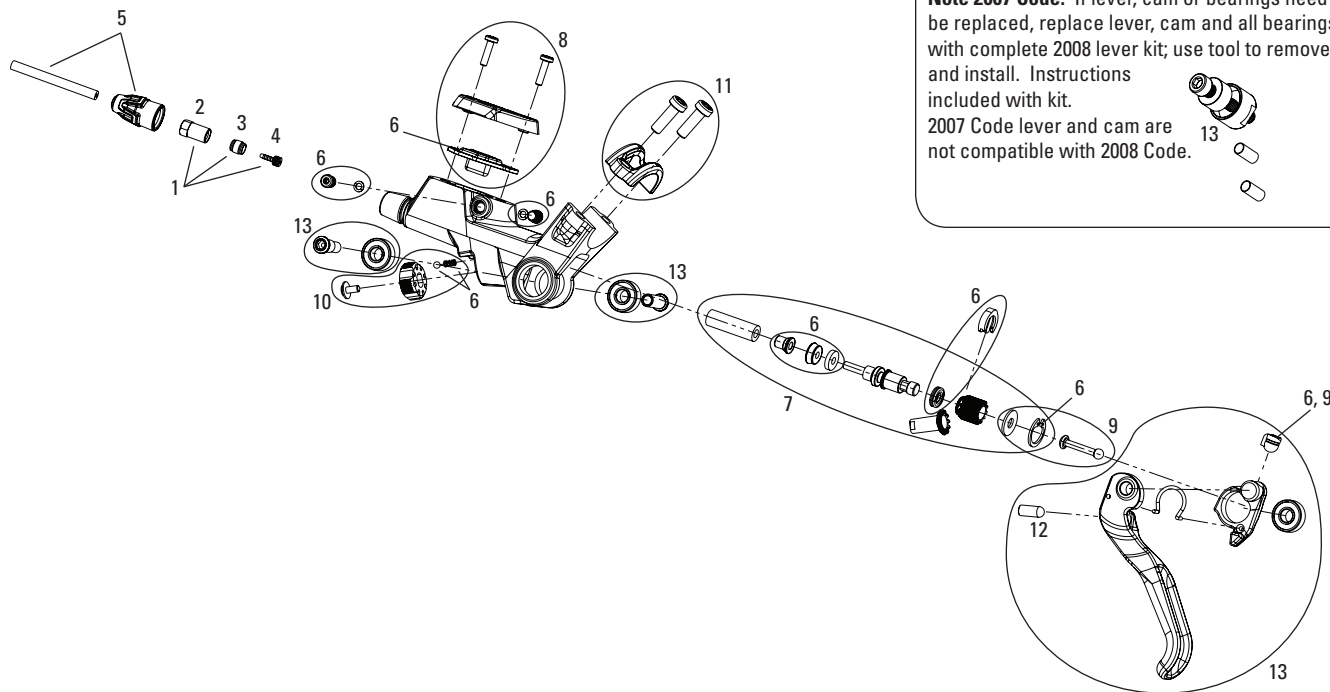

13) Code Lever Bearing Removal/Installation Tool is included with lever/bearing kit.
Note 2007 Code: If lever, cam or bearings need to be replaced, replace lever, cam and all bearings with complete 2008 lever kit; use tool to remove and install. Instructions included with kit.
2007 Code lever and cam are not compatible with 2008 Code.

14 (complete assembly, no hose)

2008-2009 Code (magnesium body)

(use 2008-2009 Code lever assembly to replace 2007 or 2008-2009 Code lever assembly)

5) Hydraulic Line kit includes hose, banjo, strain relief, hose nut (2), compression fitting (2) and hose barb (2).

No.	Part Number	Description
1	11.5309.765.000	Juicy Hose Fitting Kit, Qty 1 (includes threaded hose barb, comp fitting, comp nut)
2	11.5309.766.000	Juicy Compression Hose Nut, Qty 5
3	11.5311.555.000	Juicy Compression Hose Fitting, Qty 10
4	11.5311.556.000	Juicy Hose Barb, Threaded, Qty 10
5	11.5015.013.000	Code / Code 5 Hydraulic Line Kit 2200mm Qty 1
6	11.5415.013.000	Code Lever Service Kit 1 Lever
7	11.5315.015.000	Code Lever Internals/Gear Kit Qty 1
8	11.5215.016.000	Code Reservoir Black, Qty 1
9	11.5215.017.000	07-08 Code PushRod Kit Qty 1
10	11.5315.014.000	Code Pad Adjuster Knob Kit, Qty 1
11	11.5315.012.000	Code Lever Split Clamp/Stainless Bolt Grey Qty 1
11	11.5315.012.010	Code Split Clamp/Steel Bolt Kit Black Galvanized Qty 1
12	11.5315.017.000	Code Lever Adjust Screw Qty 2
13	11.5215.018.000	Code Lever Blade/Bearing & Tool/Cam Assy Qty 1 (includes bearings, bearing press tools, bolt, cam, cam spring and lever) Compatible with 07 and 08 Code
14	11.5215.013.000	Code Lever/Body Assy Magnesium Galvanized (assembled) no hose
14	11.5215.013.110	Code Lever/Body Assy Magnesium White (assembled) no hose