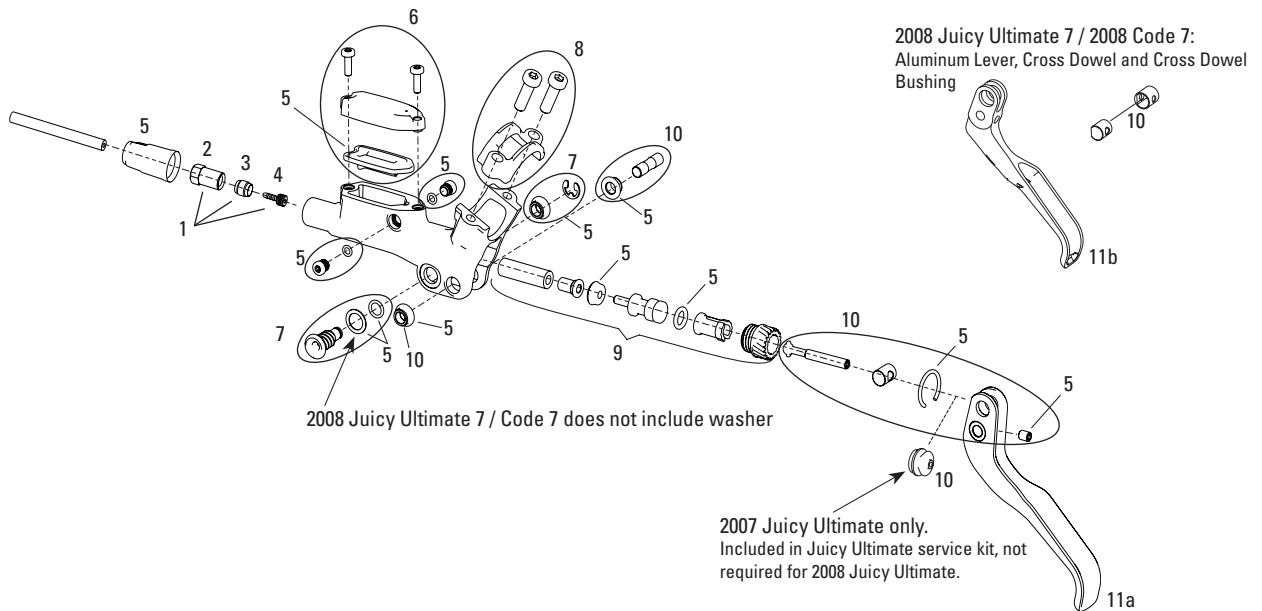

12 (complete assembly, no hose)
2007-2009 Juicy Ultimate
2008 Juicy Ultimate 7 (Specialized only)
2008 Code 7 (Specialized only)

See page 20 for all available Hydraulic Line kits
Juicy Hydraulic Line kit includes hose, banjo, hose nut, compression fitting and hose barb.

No.	Part Number	Description
1	11.5309.765.000	Juicy Hose Fitting Kit, Qty 1 (includes threaded hose barb, comp fitting, comp nut)
2	11.5309.766.000	Juicy Compression Hose Nut, Qty 5
3	11.5311.555.000	Juicy Compression Hose Fitting, Qty 10
4	11.5311.556.000	Juicy Hose Barb, Threaded, Qty 10
5	11.5315.024.000	Juicy Ultimate Lever Service Kit, Qty 1
5	11.5215.015.000	08 Juicy 5/7/Carbon, Code7 Lever Service Kit, Qty 1 (Juicy 3.5)
6	11.5315.023.000	Juicy Ultimate Reservoir Kit, Qty 1
6	11.5311.566.040	08 Juicy 7/Code 7 Reservoir Graphite Qty 1
7	11.5315.025.000	Juicy Ultimate/Ultimate 7/Code 7 Worm Gear Kit, Qty 1
8	11.5315.028.000	Juicy Ultimate Lever Split Clamp/Ti Bolt Kit Qty 1
8	11.5315.028.030	08 Juicy Lever Split Clamp Graphite/Stainless Bolt Kit, Qty 1
9	11.5311.558.000	05-07 Juicy 7/06-07 Juicy Carbon/Juicy Ultimate Lever Internals Qty 1
10	11.5215.014.000	Juicy Carbon/Ultimate PushRod Kit, Qty 1
10	11.5311.559.000	Juicy 5/7, Code 5/7 Pushrod Kit, Qty 1
11a	11.5315.027.000	08 Juicy Carbon/Juicy Ultimate Lever Blade Carbon Qty 1
11b	11.5311.560.000	Juicy 3/5/7/Code 7 Lever Blade Clear Ano Qty 1
12	11.5215.004.000	Juicy Ultimate Lever/Body Black Left (assembled) Magnesium lever body
12	11.5215.004.010	Juicy Ultimate Lever/Body White Left (assembled) Magnesium lever body
12	11.5215.004.020	Juicy Ultimate Lever/Body Blue Left (assembled) Magnesium lever body
12	11.5215.013.040	Juicy Ultimate 7 Lever/Body Assy Graphite Left (assembled) Aluminum lever body (Juicy 7 w/ no-tool pad contact adjuster)
12	11.5215.013.050	Code 7 Lever/Body Assy Graphite Left (assembled) Aluminum lever body (Juicy 7 w/ no-tool pad contact adjuster)