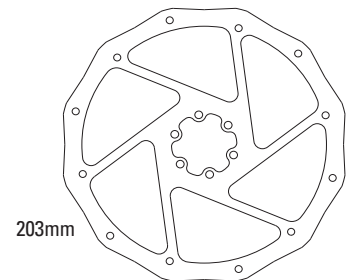

Roundagon

Part Number	Description
00.5015.549.000	Rotor G3 CleanSweep 140mm
00.5015.549.010	Rotor G3 CleanSweep 160mm
00.5015.549.020	Rotor G3 CleanSweep 185mm
00.5015.549.030	Rotor G3 CleanSweep 203mm
00.5315.002.000	Rotor G2 CleanSweep 140mm
00.5315.003.000	Rotor G2 CleanSweep 160mm
00.5315.004.000	Rotor G2 CleanSweep 185mm
00.5315.005.000	Rotor G2 CleanSweep 203mm
00.5315.011.000	Roundagon Rotor 140mm
11.5311.518.000	Roundagon Rotor 160mm
11.5311.519.000	Roundagon Rotor 185mm
11.5311.520.000	Roundagon Rotor 203mm
11.5363.012.300	Rotor Bolt Kit
11.5315.043.000	Rotor Bolt Kit, Ti
11.5315.040.000	Avid Rotor/Hub Shim