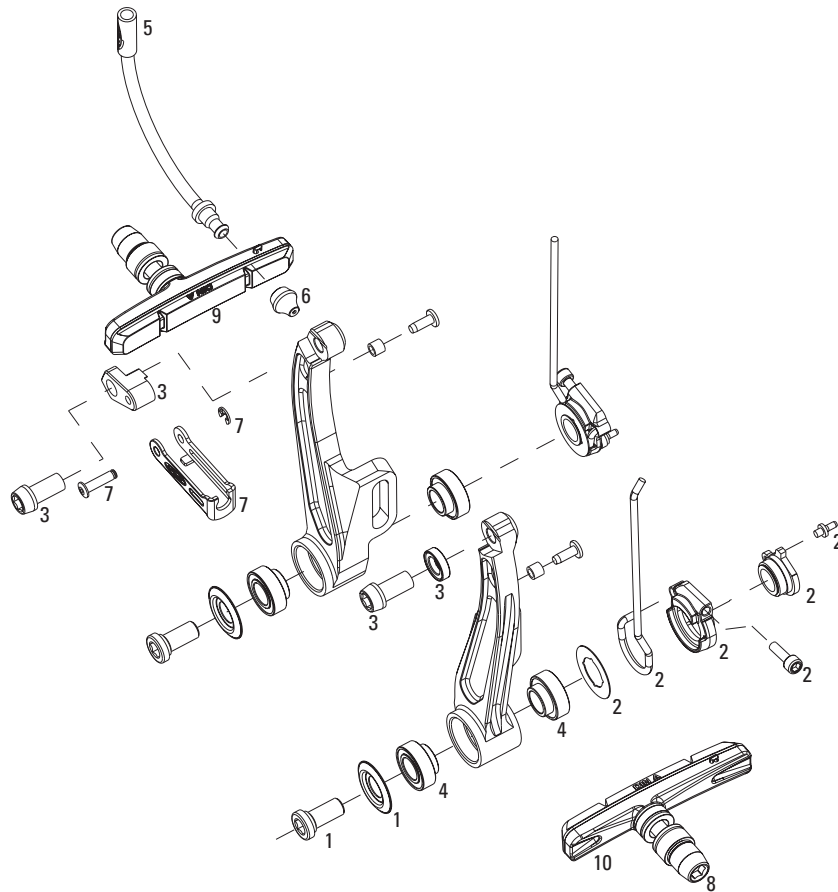

No.	Part Number	Description
1	11.5311.709.000	Ultimate Brake Arm Mnt Kit, Qty 2
2	11.5311.708.000	Ultimate Brake Arm Spring Kit (L/R)
3	11.5310.766.000	Ultimate Anchor Kit, Qty 1
4	11.5311.710.000	Ultimate Brake Arm Bearing Kit (L/R)
5	11.5362.100.800	Noodle/Overcoat - 90
5	11.5362.200.500	Noodle/Overcoat - 110
5	11.5362.300.200	Noodle/Overcoat - 135
6	11.5362.402.300	Overcoat (Boot Only), Qty 2
7	11.5311.711.000	Ultimate Noodle Link Kit, Qty 1
8	11.5360.400.100	Rim Wrangler Brake Pad Hdwr, Qty 10
8	11.5310.371.000	Single Digit Pad Hardware Kit (L/R)
9	11.5337.100.200	Rim Wrangler 2 Inserts - Standard (2)
9	11.5337.300.600	Rim Wrangler 2 Inserts - Ceramic (2)
10	11.5336.101.000	Rim Wrangler 2 - Standard - Silver
10	11.5336.102.700	Rim Wrangler 2 - Standard - Black
ns	11.5309.993.000	Single Digit Hair Pin (Brake pad pin) Kit