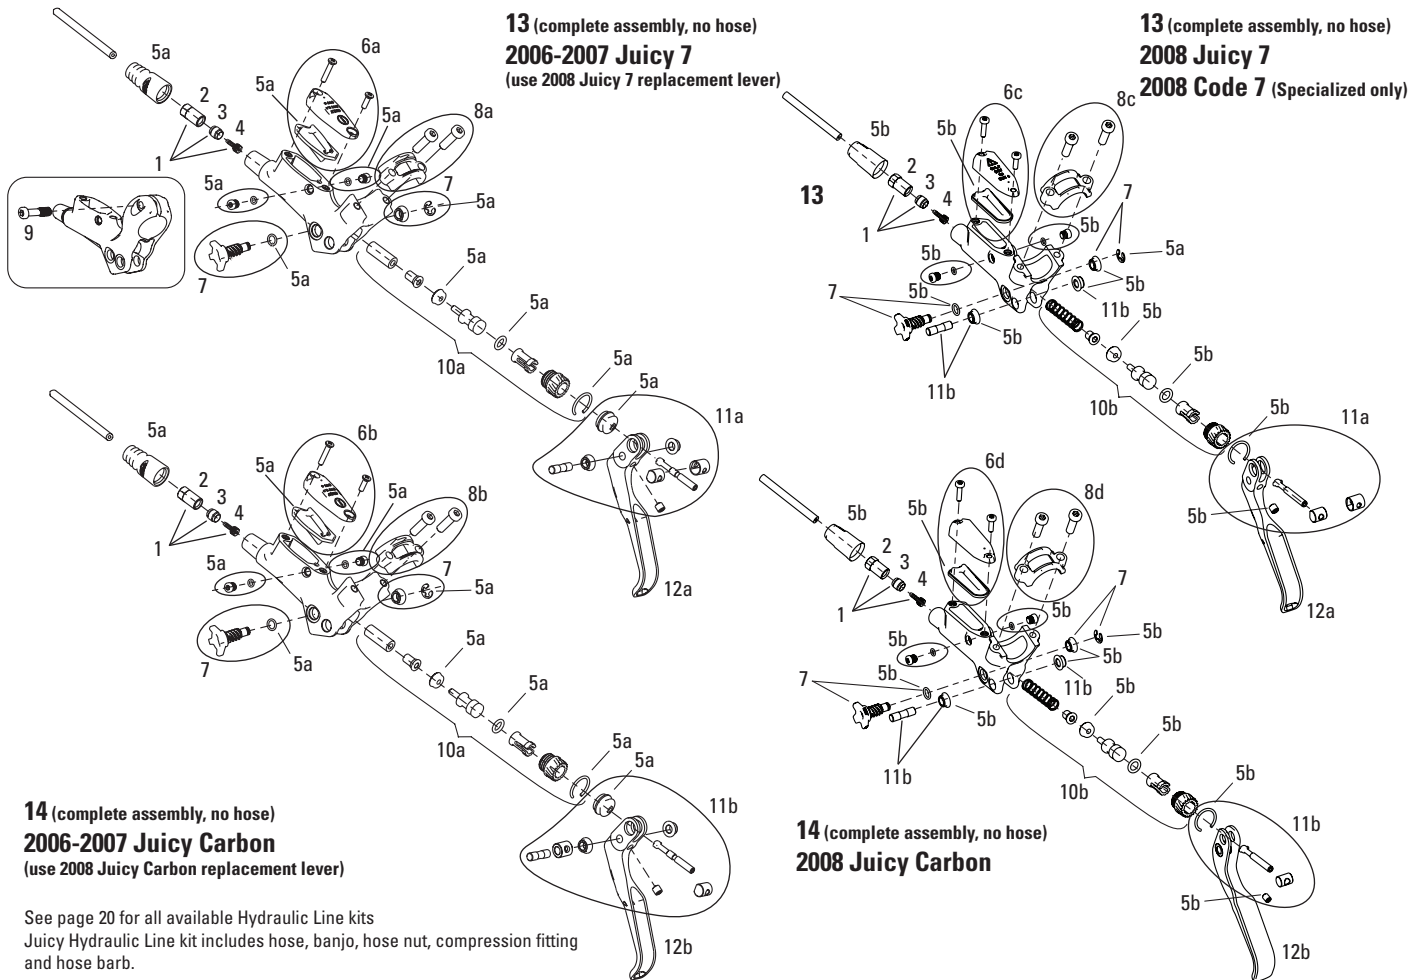

14 (complete assembly, no hose)
2006-2007 Juicy Carbon
(use 2008 Juicy Carbon replacement lever)

See page 20 for all available Hydraulic Line kits
Juicy Hydraulic Line kit includes hose, banjo, hose nut, compression fitting and hose barb.

No.	Part Number	Description
1	11.5309.765.000	Juicy Hose Fitting Kit, Qty 1 (includes threaded hose barb, comp fitting, comp nut)
2	11.5309.766.000	Juicy Compression Hose Nut, Qty 5
3	11.5311.555.000	Juicy Compression Hose Fitting, Qty 10
4	11.5311.556.000	Juicy Hose Barb, Threaded, Qty 10
5a	11.5311.554.000	Juicy 3S, 05-07 Juicy 5/7/Carbon, 08 Code 5 Lever Service Kit, Qty 1
5b	11.5215.015.000	08 Juicy 5/7/Carbon, Code7 Lever Service Kit, Qty 1 (Juicy 3.5)
6a	11.5309.760.000	05-06 Juicy 7 Reservoir Silver Qty 1
6a	11.5015.002.000	05-07 Juicy 7 Reservoir Kit Graphite Qty 1
6b	11.5311.561.000	06-07 Juicy Carbon Reservoir Kit, Qty 1
6c	11.5311.566.040	08 Juicy 7/Code 7 Reservoir Graphite Qty 1
6d	11.5311.566.030	08 Juicy Carbon Reservoir Kit, Qty 1
7	11.5315.025.010	Juicy 7/Juicy Carbon StarWheel Kit, Qty 1 (08 design)
8a	11.5315.002.000	07 Juicy 7 Lever Split Clamp/Stainless Bolt Graphite Qty 1
8b	11.5311.564.000	06-07 Juicy Carbon Lever Split Clamp/Ti Bolt Kit Qty 1
8c	11.5315.028.010	08 Juicy Lever Split Clamp Silver/Steel Bolt Kit Qty 1
8c	11.5315.028.020	08 Juicy Lever Split Clamp White/Stainless Bolt Kit Qty 1
8c	11.5315.028.030	08 Juicy Lever Split Clamp Graphite/Stainless Bolt Kit, Qty 1
8d	11.5315.028.040	08 Juicy Carbon Lever Split Clamp/Ti Bolt Kit Qty 1
9	11.5310.383.000	Juicy Non Split Clamp Lever Bolt Qty 2
10a	11.5311.558.000	05-07 Juicy 7/06-07 Juicy Carbon/Juicy Ultimate Lever Internals Qty 1
10b	11.5311.558.010	08 Juicy 7/Code 7/Juicy Carbon Lever Internals Qty 1
11a	11.5311.559.000	Juicy 5/7, Code 5/7 Pushrod Kit, Qty 1
11b	11.5215.014.000	Juicy Carbon/Ultimate PushRod Kit, Qty 1
12a	11.5311.560.000	Juicy 3/5/7/Code 7 Lever Blade Clear Ano Qty 1
12b	11.5315.027.000	08 Juicy Carbon/Juicy Ultimate Lever Blade Carbon Qty 1
13	11.5215.013.020	Juicy 7 Lever/Body Assy Graphite Left (assembled) standard
13	11.5215.013.030	Juicy 7 Lever/Body Assy White Left (assembled) (Cannondale only)
13	11.5215.013.050	Code 7 Lever/Body Assy Graphite Left (assembled)
14	11.5215.013.060	Juicy Carbon Lever/Body Assy Silver Left (assembled) standard
14	11.5215.013.070	Juicy Carbon Lever/Body Assy White Left (assembled) (Cannondale only)