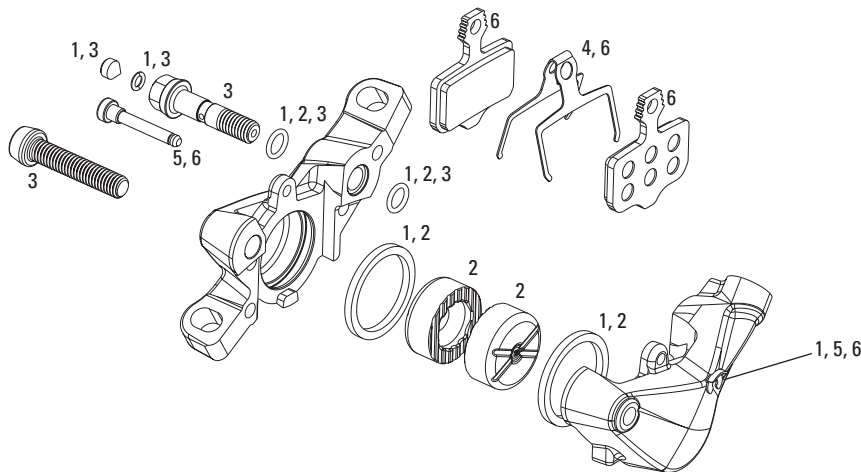

ELIXIR™ R & CR - HYDRAULIC DISC BRAKE - CALIPERS

7 (complete assembly, no hose)
2009 Elixir R