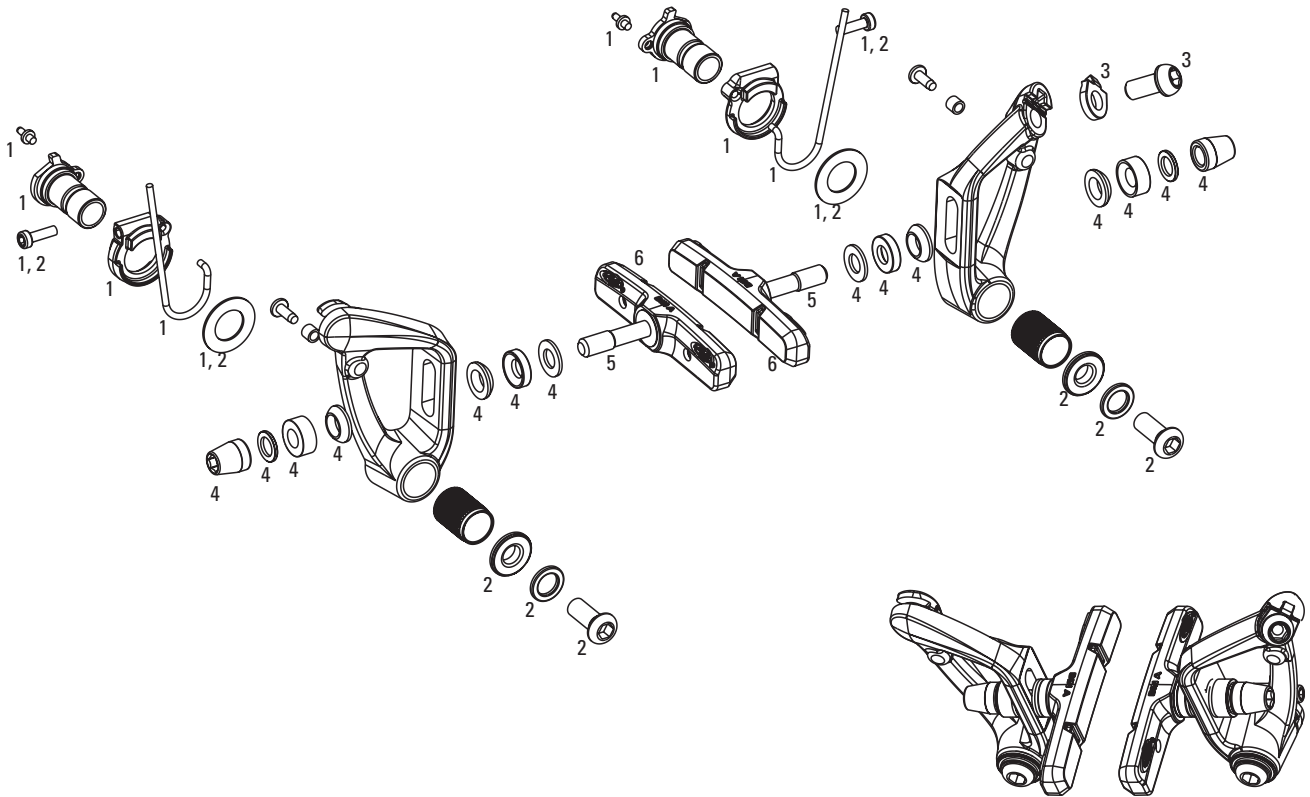

No. Part Number Description

1	11.5115.004.000	09 Shorty Arm Spring Kit (L/R)
2	11.5115.005.000	09 Shorty Hardware Kit (L/R)
3	11.5115.006.000	09 Shorty Cable Anchor Bolt, Qty 1
4	11.5310.371.000	Single Digit Pad Hardware Kit (L/R)
5	00.5315.015.000	Shorty Cross Brake Pad & Cartridge Holder (1 set)
6	00.5315.015.010	Shorty Cross Brake Pad Inserts (1 set)
n/s	11.5115.007.000	09 Shorty Straddle Wire A
n/s	11.5115.007.010	09 Shorty Straddle Wire B
n/s	11.5115.007.020	09 Shorty Straddle Wire D