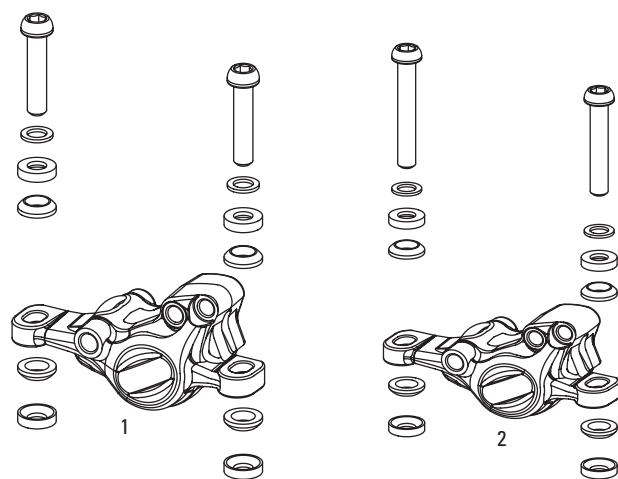

CPS Mounting Orientation

No.	Part Number	Description
1	11.5012.867.000	CPS Hardware Titanium Qty 1
1	11.5363.022.200	CPS Hardware Kit, Qty 1
2	11.5012.868.000	CPS Hardware Titanium 185mm post Qty 1
2	11.5310.187.000	CPS Hardware Kit, 185 Post Disc, Qty 1
3	11.5376.402.600	CPS Mounting Bracket Extruded - R160mm rotor
4	00.5315.012.010	CPS Mounting Bracket Extruded - Rear 185 IS
5	00.5315.012.050	CPS Mounting Bracket Extruded - Rear 203 IS
6	11.5376.302.900	CPS Mounting Bracket Extruded Front 160mm/Rear 140mm Rotor
7	00.5315.012.000	CPS Mounting Bracket Extruded - Front 185mm IS
8	00.5315.012.030	CPS Mounting Bracket Extruded - Front 185 Boxxer
9	11.5373.502.600	CPS Mounting Bracket - Boxxer 203mm rotor
10	00.5315.012.040	CPS Mounting Bracket Extruded - Front 203 IS
11	11.5373.602.300	CPS Mounting Bracket - QR20 203mm rotor
12	00.5315.012.020	CPS Mounting Bracket Extruded - Front 185mm Post (includes 185 post-mount bolts)
13	00.5315.012.060	CPS Mounting Bracket Extruded - Front 203 Post
ns	11.5315.041.000	DB IS Bracket Bolt Steel, Qty 2