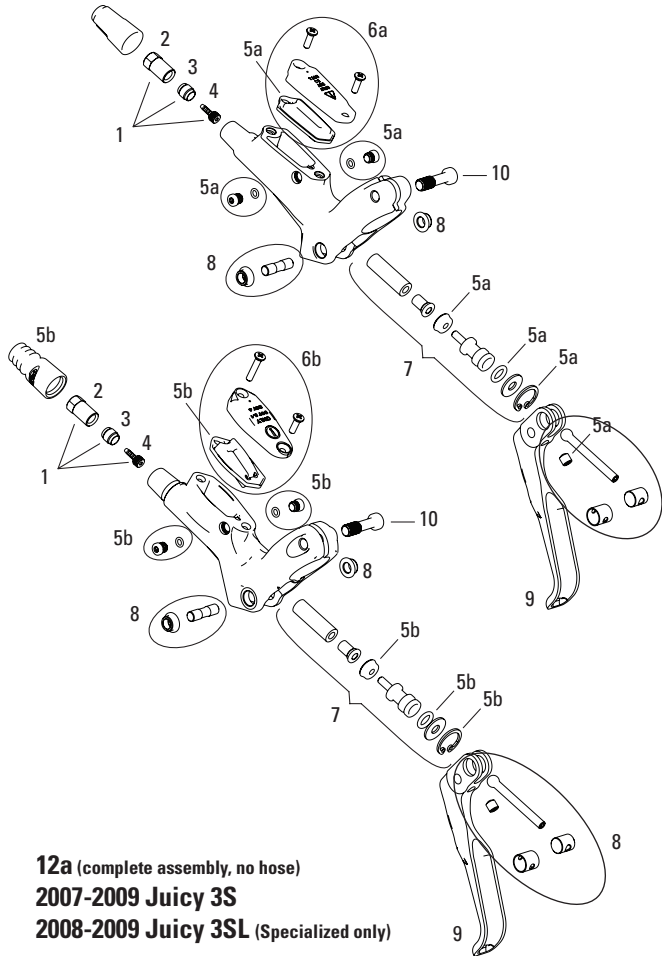

JUICY® 3 - HYDRAULIC DISC BRAKE - LEVERS

12a (complete assembly, no hose)
2007 Juicy 3 (use Juicy 3S replacement lever)

12a (complete assembly, no hose)
2007-2009 Juicy 3S
2008-2009 Juicy 3SL (Specialized only)