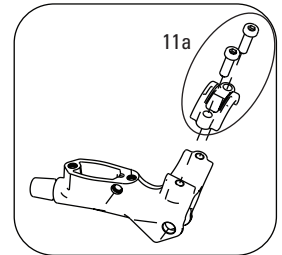

JUICY® 5 / CODE™ 5 - HYDRAULIC DISC BRAKE - LEVERS

Note: **2006 Juicy 5** non-split clamp lever body assembly is not available. Use MY08 Juicy 5 Split Clamp Lever Body assembly (13).

13 (complete assembly, no hose)
2007 Juicy 5
(use 2008 Juicy 5 replacement lever)

See page 20 for all available Hydraulic Line kits
Juicy Hydraulic Line kit includes hose, banjo, hose nut, compression fitting and hose barb.

No.	Part Number	Description
1	11.5309.765.000	Juicy Hose Fitting Kit, Qty 1 (includes threaded hose barb, comp fitting, comp nut)
2	11.5309.766.000	Juicy Compression Hose Nut, Qty 5
3	11.5311.555.000	Juicy Compression Hose Fitting, Qty 10
4	11.5311.556.000	Juicy Hose Barb, Threaded, Qty 10
5a, 5b	11.5311.554.000	Juicy 3S, 05-07 Juicy 5/7/Carbon, 08 Code 5 Lever Service Kit, Qty 1
5c	11.5215.015.000	08 Juicy 5/7/Carbon, Code7 Lever Service Kit, Qty 1 (Juicy 3.5)
6a, 6b	11.5311.567.000	05-07 Juicy 5/08 Code 5 Lever Internals, Qty 1
6c	11.5311.567.010	08 Juicy 5 Lever Internals Qty 1
7	11.5311.559.000	Juicy 5/7, Code 5/7 Pushrod Kit, Qty 1
8	11.5311.568.000	Juicy 3/5/7/Code 5 Lever Blade Black, Qty 1
9a	11.5311.566.000	Juicy 3S/3SL, 05-07 Juicy 5, Code 5 Reservoir Black Qty 1
9b	11.5311.566.020	08 Code 5 Reservoir, Grey, Qty 1
9c	11.5311.566.010	08 Juicy 3.5, Juicy 5 Reservoir Black Qty 1
10	11.5310.383.000	Juicy Non Split Clamp Lever Bolt Qty 2
11a	11.5315.001.000	07 Juicy 5 Lever Split/Steel Bolt Clamp Silver Qty 1
11b	11.5315.012.000	Code Lever Split Clamp/Stainless Bolt Grey Qty 1
11c	11.5315.028.010	08 Juicy Lever Split Clamp Silver/Steel Bolt Kit Qty 1
11c	11.5315.028.020	08 Juicy Lever Split Clamp White/Stainless Bolt Kit Qty 1
12	11.5215.013.010	Code 5 Lever/Body Assy Grey (assembled)
13	11.5215.013.080	Juicy 5 Lever/Body Assy Silver (assembled) standard J5
13	11.5215.013.090	Juicy 5 Lever/Body Assy White (assembled) (Cannondale only)
13	11.5215.013.100	Juicy 5 SL Lever/Body Assy Silver (assembled) J5 w/SL pad print