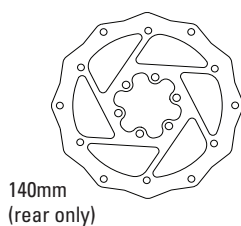

Roundagon

Part Number	Description
00.5015.549.000	Rotor G3 CleanSweep 140mm
00.5015.549.010	Rotor G3 CleanSweep 160mm
00.5015.549.020	Rotor G3 CleanSweep 185mm
00.5015.549.030	Rotor G3 CleanSweep 203mm
00.5315.002.000	Rotor G2 CleanSweep 140mm
00.5315.003.000	Rotor G2 CleanSweep 160mm
00.5315.004.000	Rotor G2 CleanSweep 185mm
00.5315.005.000	Rotor G2 CleanSweep 203mm
00.5315.011.000	Roundagon Rotor 140mm
11.5311.518.000	Roundagon Rotor 160mm
11.5311.519.000	Roundagon Rotor 185mm
11.5311.520.000	Roundagon Rotor 203mm
11.5363.012.300	Rotor Bolt Kit
11.5315.043.000	Rotor Bolt Kit, Ti
11.5315.040.000	Avid Rotor/Hub Shim