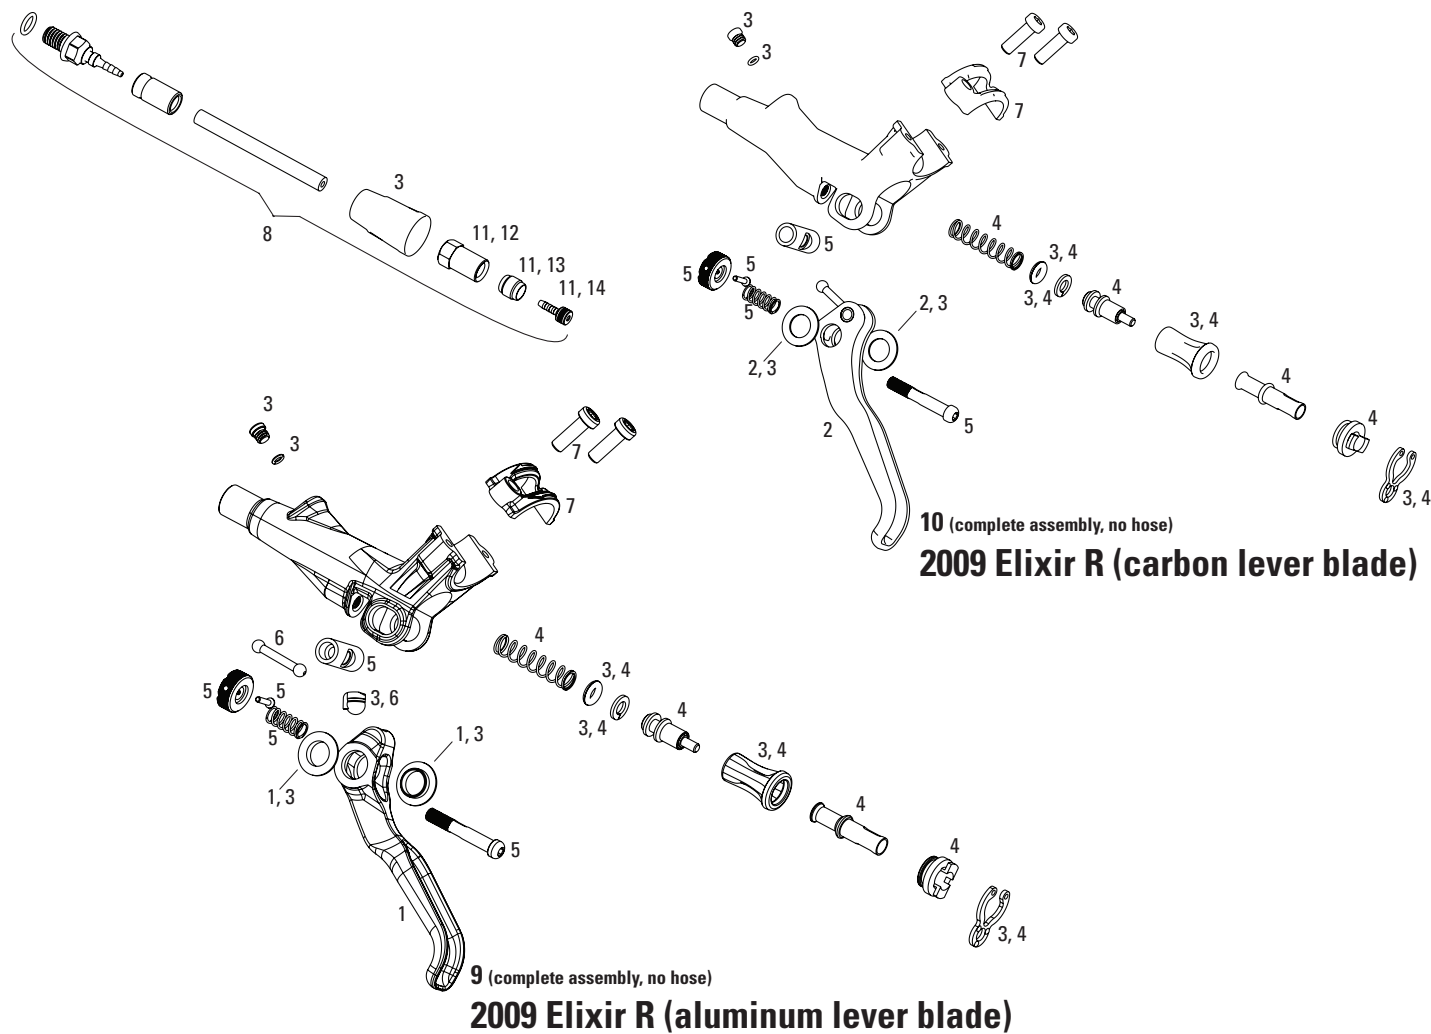

ELIXIR™ R - HYDRAULIC DISC BRAKE - LEVERS

No.	Part Number	Description

1	11.5015.021.000	Elixir Lever Blade Kit, Aluminum, Grey, Qty 1
1	11.5015.021.010	Elixir Lever Blade Kit, Aluminum, Black, Qty 1
2	11.5015.021.020	Elixir Lever Blade/Pushrod Kit, Carbon, Qty 1 (includes pushrod installed)
3	11.5015.023.000	Elixir Lever Service Kit, Qty 1
4	11.5015.025.000	Elixir Lever Internals Kit, Qty 1
5	11.5015.026.000	Elixir Lever Reach Adjuster Kit, Qty 1
6	11.5015.028.000	Elixir R Lever Pushrod/Coupling Kit, Qty 1
7	11.5015.029.000	Elixir Split Clamp Kit, Silver, Qty 1
7	11.5015.029.010	Elixir Split Clamp Kit, Onyx, Qty 1
7	11.5015.029.020	Elixir Split Clamp Kit, Gold, Qty 1
8	11.5015.022.000	Elixir Hydraulic Line Kit 2000mm, Qty 1
9	11.5015.030.030	Elixir R Lever Assy, Grey, Carbon Lever (complete, no hose)
10	11.5015.030.020	Elixir R Lever Assy, Grey, Aluminum Lever (complete, no hose)
11	11.5309.765.000	Juicy Hose Fitting Kit, Qty 1 (includes threaded hose barb, comp fitting, comp nut)
12	11.5309.766.000	Juicy Compression Hose Nut, Qty 5
13	11.5311.555.000	Juicy Compression Hose Fitting, Qty 10
14	11.5311.556.000	Juicy Hose Barb, Threaded, Qty 10