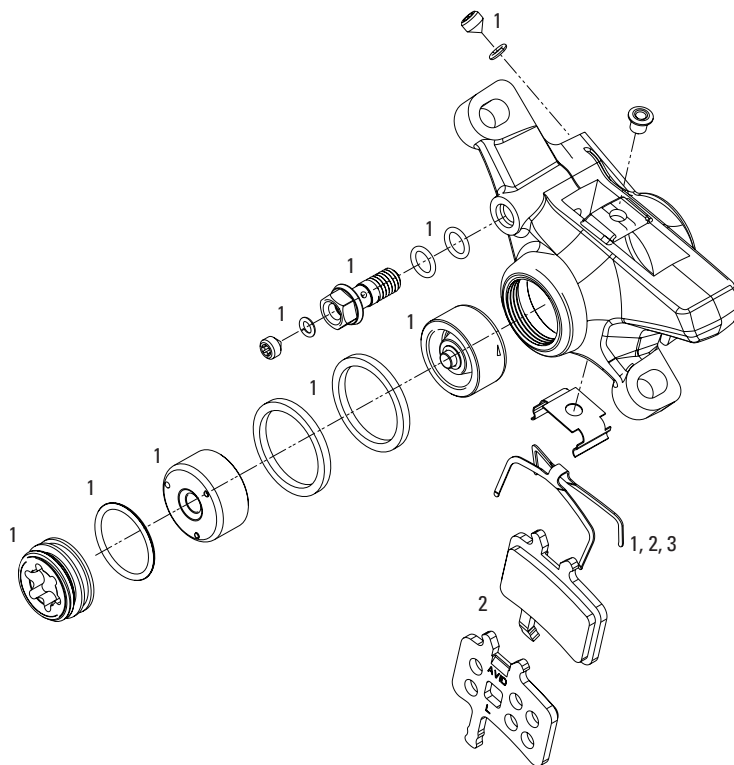

Juicy Hydraulic Line kit includes hose, banjo, hose nut, compression fitting and hose barb.

No. Part Number Description

1	11.5415.009.000	Juicy 5 / Juicy 7 / Carbon Caliper Spare Parts, Stainless, Qty 1 (includes all parts)
2	11.5015.009.000	Pad Retainer BB7/All Juicy Qty 2
3	11.5012.949.000	Disc Brake Pads Organic for all Juicys & BB7 (1 set)
3	11.5369.207.700	Disc Brake Pads Standard for all Juicys & BB7 (1 set)
3	00.5315.001.020	Disc Brake Pads Organic Alum Back Plate for all Juicys & BB7 (1 set)
4	11.5368.501.700	Juicy/BB7 Pad Spreader, Qty 10
4	11.5311.617.000	Juicy/BB7 Pad Spreader, Qty 2
5	11.5015.001.000	Juicy 5 Caliper Silver (assembled)
5	11.5015.001.010	Juicy 5 Caliper White (assembled)
6	11.5015.001.020	Juicy 7 Caliper Graphite (assembled)
6	11.5015.001.030	Juicy 7 Caliper White (assembled)
7	11.5015.001.040	Juicy Carbon Caliper Silver (assembled)
7	11.5015.001.050	Juicy Carbon Caliper White (assembled)
ns	11.5315.022.000	Juicy Hydraulic Line Aluminum, 2000mm Qty 1
ns	11.5311.720.000	Juicy Hydraulic Line Stainless, 2000mm Qty 1