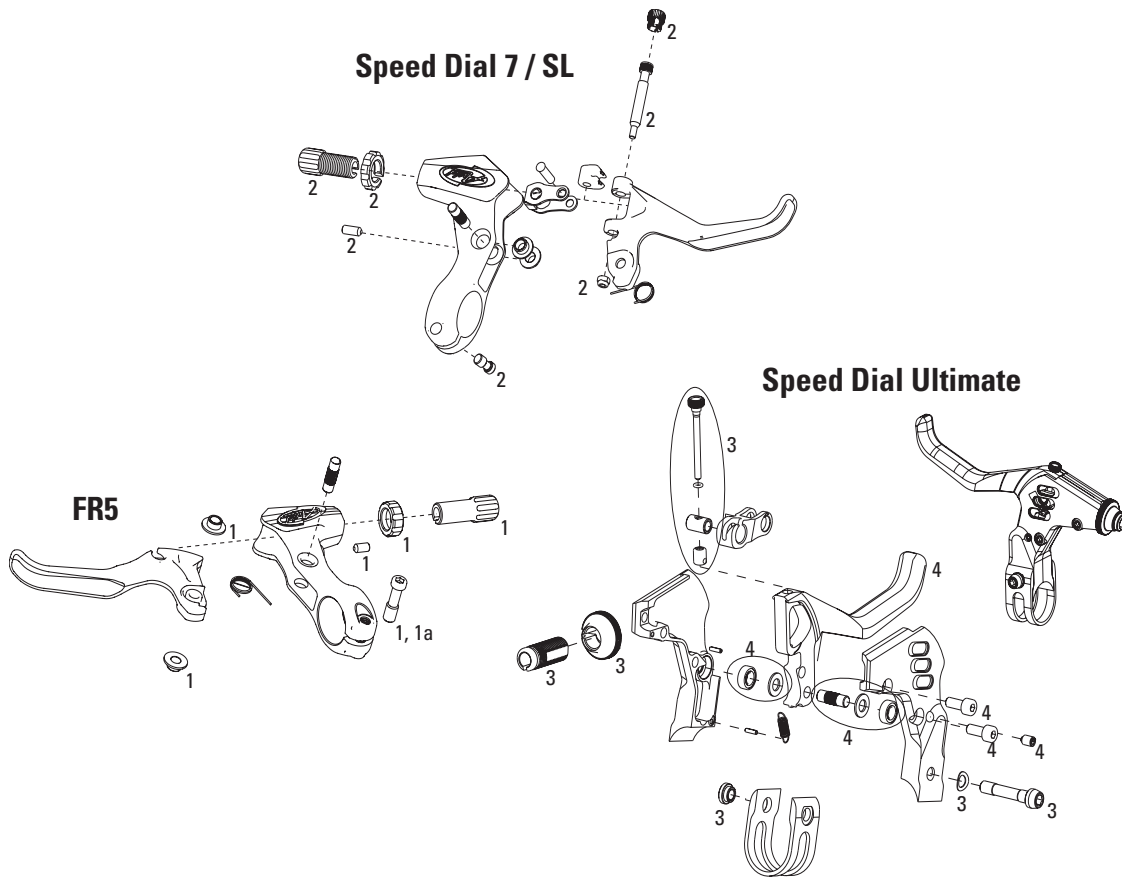

No.	Part Number	Description
1	11.5215.000.000	FR 5 Lever Hardware Kit
1a	11.5315.044.000	FR5 Clamp Bolt, Qty 20
2	11.5310.743.000	Speed Dial 7 Lever Hardware Kit
2	11.5310.744.000	Speed Dial SL Lever Hardware Kit
3	11.5310.767.000	Ultimate Lever Hardware Kit, Qty 1
4	11.5310.768.000	Ultimate Lever Blade Kit, Qty 1