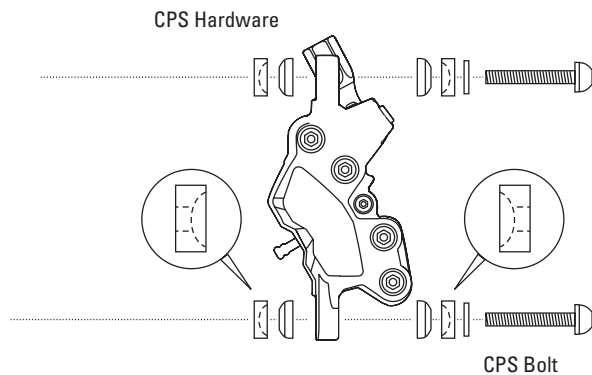

CPS Mounting Orientation

No.	Part Number	Description
1	11.5012.867.000	CPS Hardware Titanium Qty 1
1	11.5363.022.200	CPS Hardware Kit, Qty 1
2	11.5012.868.000	CPS Hardware Titanium 185mm post Qty 1
2	11.5310.187.000	CPS Hardware Kit, 185 Post Disc, Qty 1
3	11.5376.402.600	CPS Mounting Bracket Extruded - R160mm rotor
4	00.5315.012.010	CPS Mounting Bracket Extruded - Rear 185 IS
5	00.5315.012.050	CPS Mounting Bracket Extruded - Rear 203 IS
6	11.5376.302.900	CPS Mounting Bracket Extruded Front 160mm/Rear 140mm Rotor
7	00.5315.012.000	CPS Mounting Bracket Extruded - Front 185mm IS
8	00.5315.012.030	CPS Mounting Bracket Extruded - Front 185 Boxxer
9	11.5373.502.600	CPS Mounting Bracket - Boxxer 203mm rotor
10	00.5315.012.040	CPS Mounting Bracket Extruded - Front 203 IS
11	11.5373.602.300	CPS Mounting Bracket - QR20 203mm rotor
12	00.5315.012.020	CPS Mounting Bracket Extruded - Front 185mm Post (includes 185 post-mount bolts)
13	00.5315.012.060	CPS Mounting Bracket Extruded - Front 203 Post
ns	11.5315.041.000	DB IS Bracket Bolt Steel, Qty 2