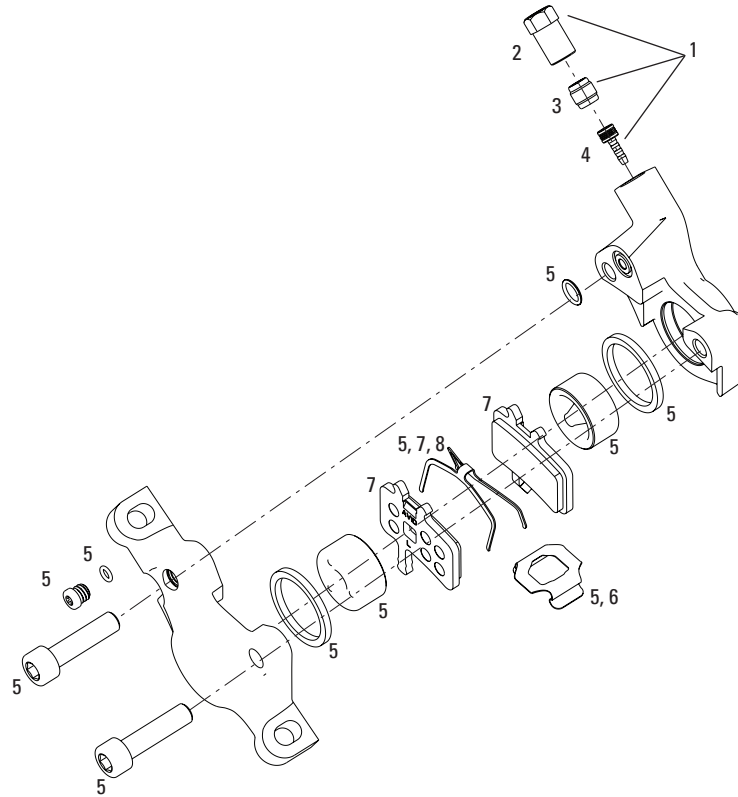

9 (complete assembly, no hose)

2007-2009 Juicy 3 / Juicy 3.5 / Juicy SL

Juicy 3 Hydraulic Line kit includes hose, hose nut (2), compression fitting (2) and hose barb (2).

No.	Part Number	Description
1	11.5309.765.000	Juicy Hose Fitting Kit, Qty 1 (includes threaded hose barb, comp fitting, comp nut)
2	11.5309.766.000	Juicy Compression Hose Nut, Qty 5
3	11.5311.555.000	Juicy Compression Hose Fitting, Qty 10
4	11.5311.556.000	Juicy Hose Barb, Threaded, Qty 10
5	11.5015.010.000	Juicy 3 Caliper Spare Parts Kit, Qty 1
6	11.5015.009.000	Pad Retainer BB7/All Juicy Qty 2
7	11.5012.949.000	Disc Brake Pads Organic for all Juicys & BB7 (1 set)
7	11.5369.207.700	Disc Brake Pads Standard for all Juicys & BB7 (1 set)
7	00.5315.001.020	Disc Brake Pads Organic Alum Back Plate for all Juicys & BB7 (1 set)
8	11.5368.501.700	Juicy/BB7 Pad Spreader, Qty 10
8	11.5311.617.000	Juicy/BB7 Pad Spreader, Qty 2
9	11.5415.008.000	Juicy 3, Juicy 3.5, Juicy 3SL Caliper Assy Black (assembled)
ns	11.5315.036.000	Juicy 3 Hydraulic Line Kit (includes 1 hose, 2 threaded hose barbs, 2 comp fittings, 2 comp nuts)