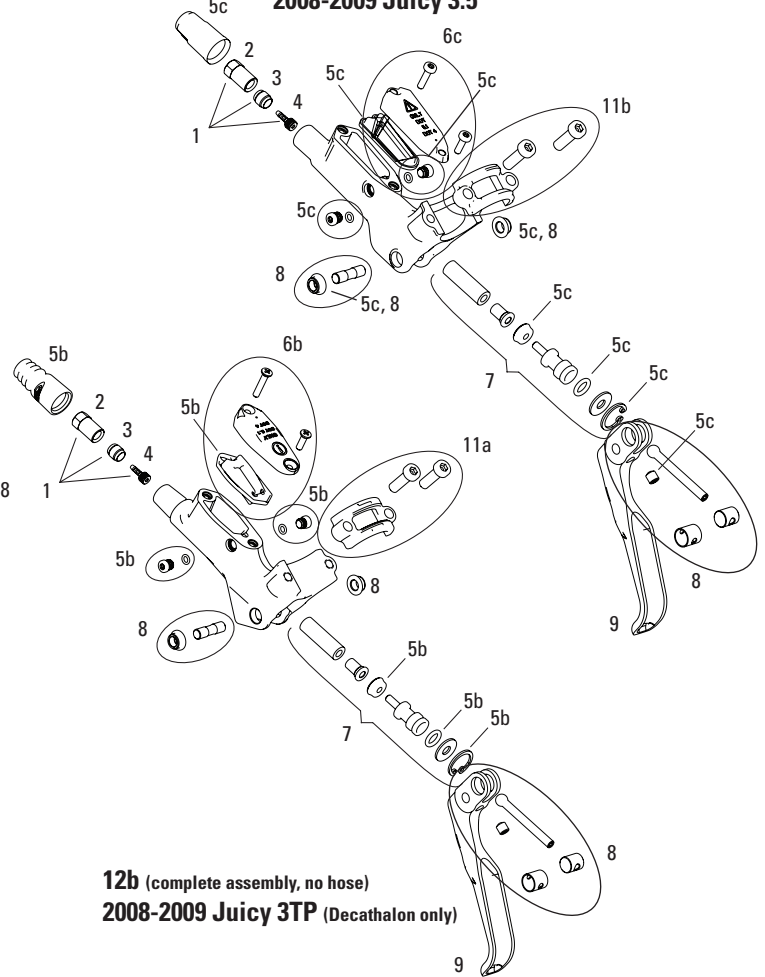

12c (complete assembly, no hose)
2008-2009 Juicy 3.5

12b (complete assembly, no hose)
2008-2009 Juicy 3TP (Decathlon only)

Juicy 3 Hydraulic Line kit includes hose, hose nut (2), compression fitting (2) and hose barb (2).
09 Juicy 4SL with external reach adjust knob assembly (Specialized OE) - Lever assembly is not serviceable; must be replaced if internal parts damaged or worn.

No. Part Number Description

1	11.5309.765.000	Juicy Hose Fitting Kit, Qty 1 (includes threaded hose barb, comp fitting, comp nut)
2	11.5309.766.000	Juicy Compression Hose Nut, Qty 5
3	11.5311.555.000	Juicy Compression Hose Fitting, Qty 10
4	11.5311.556.000	Juicy Hose Barb, Threaded, Qty 10
5a	11.5315.033.000	Juicy 3 Lever Service Kit, Qty 1
5b	11.5311.554.000	Juicy 3S, 05-07 Juicy 5/7/Carbon, 08 Code 5, 09 Komfy Lever Service Kit, Qty 1
5c	11.5215.015.000	08 Juicy 5/7/Carbon, Code 7 Lever Service Kit, Qty 1 (Juicy 3.5)
6a	11.5315.032.000	Juicy 3 Reservoir Kit, Qty 1
6b	11.5311.566.000	Juicy 3S/3SL, 05-07 Juicy 5, Code 5 Reservoir Black Qty 1
6c	11.5311.566.010	08 Juicy 3.5, Juicy 5 Reservoir Black Qty 1
7	11.5215.012.000	Juicy 3/ Komfy Lever Internals Kit, Qty 1
8	11.5015.007.000	Juicy 3 Lever Pushrod, Qty 1
9	11.5311.568.000	Juicy 3/5/7/Code 5 Lever Blade Black, Qty 1
10	11.5310.383.000	Juicy Non Split Clamp Lever Bolt Qty 2
11a	11.5315.001.000	07 Juicy 5 Lever Split/Steel Bolt Clamp Silver Qty 1
11b	11.5315.028.010	08 Juicy Lever Split Clamp Silver/Steel Bolt Kit Qty 1
12a	11.5015.006.000	Juicy 3S Lever/Body Black (assembled) standard J3
12a	11.5015.006.010	Juicy 3SL Lever/Body Assy Black (assembled) same as J3, SL pad print
12b	11.5015.006.030	Juicy 3TP Lever/Body Assy Split Clamp Black (assembled) 07 J5 w/ split clamp (Decathlon only)
12c	11.5015.006.020	Juicy 3.5 Lever/Body Assy Split Clamp Aero Silver (assembled) 08 J5 body, 3 internals
ns	11.5315.036.000	Juicy 3 Hydraulic Line Kit (includes 1 hose, 2 threaded hose barbs, 2 comp fittings, 2 comp nuts)