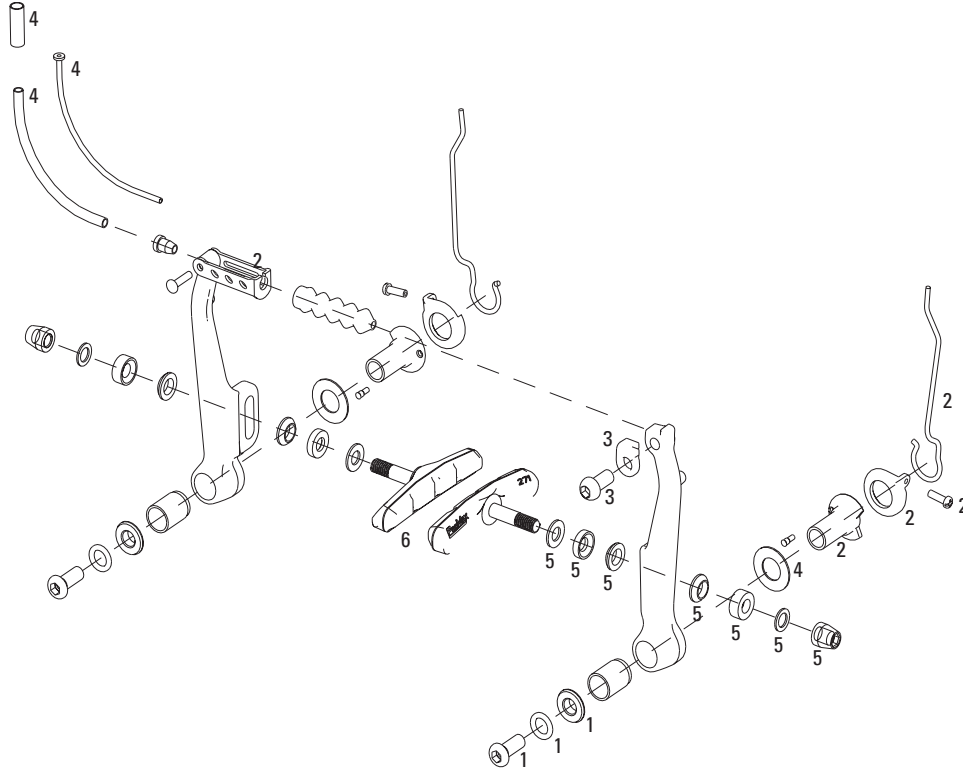

No.	Part Number	Description
1	11.5311.631.000	Single Digit 3 Brake Arm Mounting Kit, Qty 2
2	11.5311.630.000	Single Digit 3/5 Brake Arm Spring Kit (L/R)
3	11.5309.989.000	Single Digit 3/5 Cable Anchor Kit, Qty 2
4	11.5362.100.800	Noodle/Overcoat - 90
4	11.5362.200.500	Noodle/Overcoat - 110
4	11.5362.300.200	Noodle/Overcoat - 135
ns	11.5362.402.300	Overcoat (Boot Only), Qty 2
5	11.5310.371.000	Single Digit Pad Hardware Kit (L/R)
5	11.5360.400.100	Rim Wrangler Brake Pad Hdwr, Qty 10
6	11.5319.102.000	20 R Pads - Standard
6	11.5319.201.000	20 R Pads - Bulk (50 Pair per box)

No. Part Number Description

1	11.5309.991.000	Single Digit 5/7 Brake Arm Mounting Kit, Qty 2
2	11.5311.630.000	Single Digit 3/5 Brake Arm Spring Kit (L/R)
3	11.5309.989.000	Single Digit 3/5 Cable Anchor Kit, Qty 2
4	11.5362.100.800	Noodle/Overcoat - 90
4	11.5362.200.500	Noodle/Overcoat - 110
4	11.5362.300.200	Noodle/Overcoat - 135
ns	11.5362.402.300	Overcoat (Boot Only), Qty 2
5	11.5310.371.000	Single Digit Pad Hardware Kit (L/R)
5	11.5360.400.100	Rim Wrangler Brake Pad Hdwr, Qty 10
ns	11.5309.993.000	Single Digit Hair Pin (Brake pad pin) Kit
6	11.5319.102.000	20 R Pads - Standard
6	11.5319.201.000	20 R Pads - Bulk (50 Pair per box)
6	11.5336.101.000	Rim Wrangler 2 - Standard - Silver
6	11.5336.102.700	Rim Wrangler 2 - Standard - Black
7	11.5337.100.200	Rim Wrangler 2 Inserts - Standard (2)
7	11.5337.300.600	Rim Wrangler 2 Inserts - Ceramic (2)

No.	Part Number	Description
1	11.5311.626.000	BB5 Barrel Adjust Kit
2	11.5311.627.000	BB5 Adjuster Knob/Cap Kit
3	11.5015.000.000	BB5 Torque Arm Kit Satin Black
3	11.5015.000.010	BB5 Torque Arm Kit Road
4	11.5311.629.000	BB5 Anchor Bolt/Return Adj Screw Kit
5	11.5310.389.000	BB5 Pad Spreader, Qty 2
6	11.5369.300.500	Disc Brake Pads Organic for BB5 only (1 set)