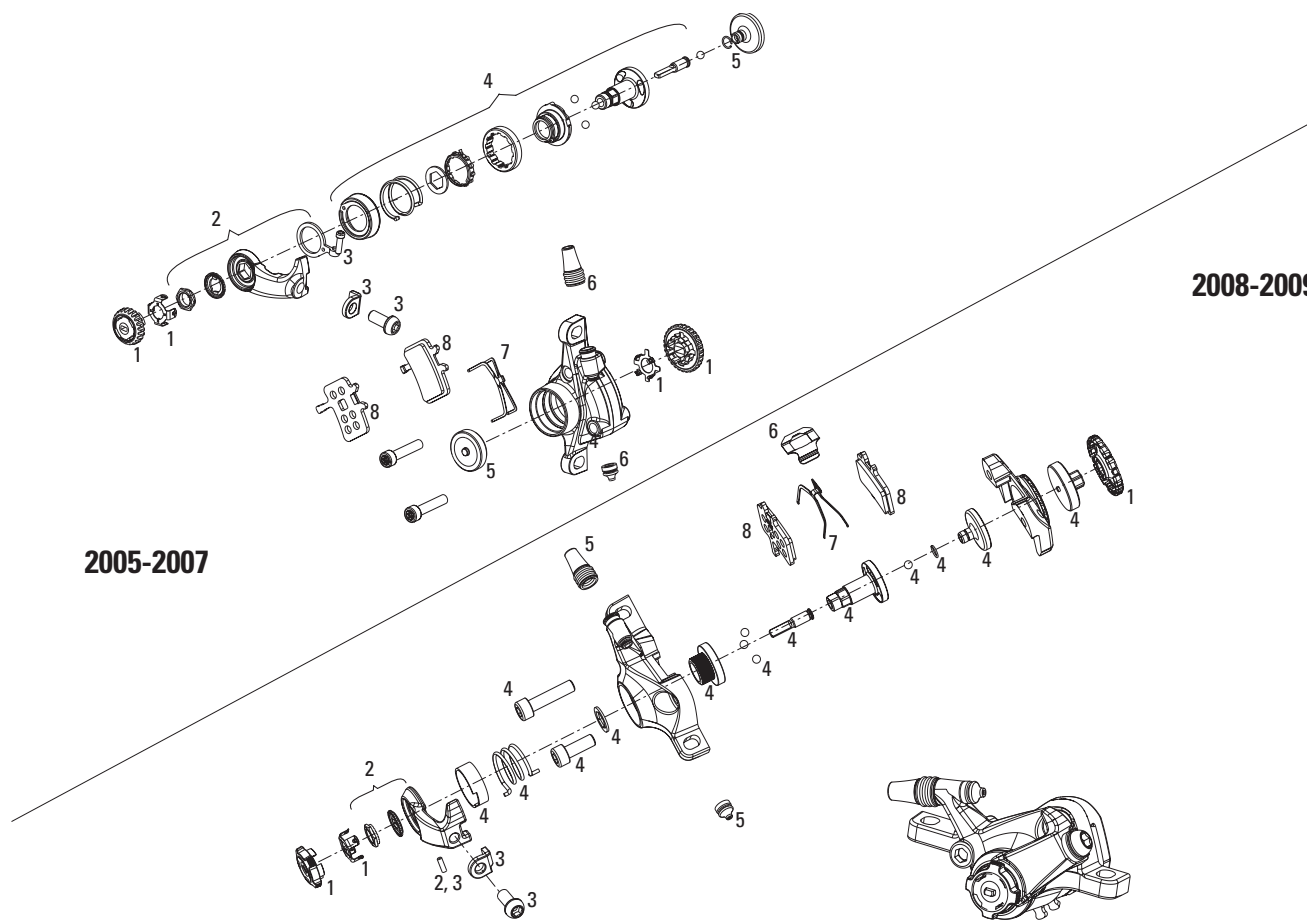

2008-2009

2005-2007

No. (05-07) Part Number (05-07) Description (05-07)

1	11.5311.619.000	BB7 Pad Adjuster Knob Kit
2	11.5311.618.000	BB7 MTB Torque Arm Kit
2	11.5311.624.000	BB7 Road Torque Arm Kit
3	11.5311.620.000	BB7 Anchor Bolt/Return Adj Screw Kit
4	11.5311.623.000	BB7 MTB Internals Kit
4	11.5311.625.000	BB7 Road Internals Kit
5	11.5311.622.000	BB7 Pressure Foot Kit (pre-08)
6	11.5311.621.000	BB7 Cable Boot Kit
7	11.5311.617.000	Juicy/BB7 Pad Spreader, Qty 2
8	11.5369.207.700	Disc Brake Pads Standard for all Juicys & BB7 (1 set)
8	11.5012.949.000	Disc Brake Pads Organic for all Juicys & BB7 (1 set)
8	00.5315.001.020	Disc Brake Pads Organic AL Back Plate for all Juicys & BB7 (1 set)
not shown	11.5315.041.000	DB IS Bracket Bolt Steel, Qty 2
not shown	11.5015.003.000	BB7 Road Inline Barrel Adjuster Kit

No. (08) Part Number (08) Description (08)

1	11.5311.619.010	08 BB7 Pad Adjuster Knob Kit
2	11.5311.618.010	08 BB7 MTB Torque Arm Kit
2	11.5311.624.010	08 BB7 Road Torque Arm Kit
3	11.5311.620.010	08 BB7 Anchor Bolt/Return Adj Screw Kit
4	11.5015.008.000	08 BB7 MTB Internals Kit (internals and caliper shell bolts)
4	11.5015.008.010	08 BB7 Road Internals Kit (internals and caliper shell bolts)
5	11.5311.621.000	BB7 Cable Boot Kit
6	11.5015.009.000	Pad Retainer BB7/All Juicy Qty 2
7	11.5311.617.000	Juicy/BB7 Pad Spreader, Qty 2
8	11.5369.207.700	Disc Brake Pads Standard for all Juicys & BB7 (1 set)
8	11.5012.949.000	Disc Brake Pads Organic for all Juicys & BB7 (1 set)
8	00.5315.001.020	Disc Brake Pads Organic AL Back Plate for all Juicys & BB7 (1 set)
not shown	11.5315.041.000	DB IS Bracket Bolt Steel, Qty 2
not shown	11.5015.003.000	BB7 Road Inline Barrel Adjuster Kit