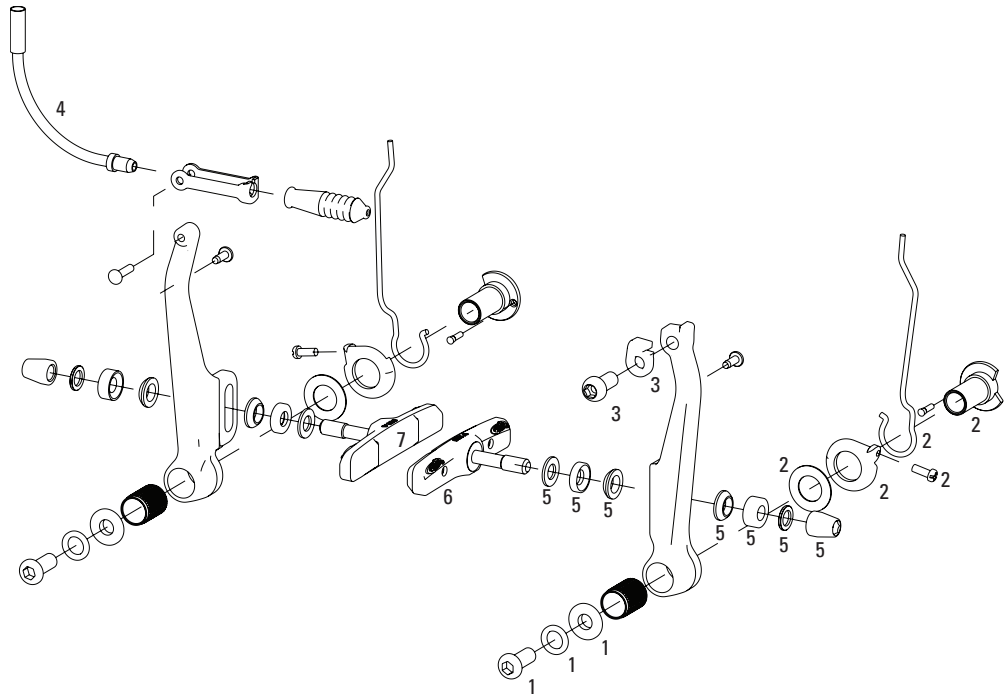

No.	Part Number	Description
1	11.5311.631.000	Single Digit 3 Brake Arm Mounting Kit, Qty 2
2	11.5311.630.000	Single Digit 3/5 Brake Arm Spring Kit (L/R)
3	11.5309.989.000	Single Digit 3/5 Cable Anchor Kit, Qty 2
4	11.5362.100.800	Noodle/Overcoat - 90
4	11.5362.200.500	Noodle/Overcoat - 110
4	11.5362.300.200	Noodle/Overcoat - 135
ns	11.5362.402.300	Overcoat (Boot Only), Qty 2
5	11.5310.371.000	Single Digit Pad Hardware Kit (L/R)
5	11.5360.400.100	Rim Wrangler Brake Pad Hdwr, Qty 10
6	11.5319.102.000	20 R Pads - Standard
6	11.5319.201.000	20 R Pads - Bulk (50 Pair per box)

No. Part Number Description

1	11.5309.991.000	Single Digit 5/7 Brake Arm Mounting Kit, Qty 2
2	11.5311.630.000	Single Digit 3/5 Brake Arm Spring Kit (L/R)
3	11.5309.989.000	Single Digit 3/5 Cable Anchor Kit, Qty 2
4	11.5362.100.800	Noodle/Overcoat - 90
4	11.5362.200.500	Noodle/Overcoat - 110
4	11.5362.300.200	Noodle/Overcoat - 135
ns	11.5362.402.300	Overcoat (Boot Only), Qty 2
5	11.5310.371.000	Single Digit Pad Hardware Kit (L/R)
5	11.5360.400.100	Rim Wrangler Brake Pad Hdwr, Qty 10
ns	11.5309.993.000	Single Digit Hair Pin (Brake pad pin) Kit
6	11.5319.102.000	20 R Pads - Standard
6	11.5319.201.000	20 R Pads - Bulk (50 Pair per box)
6	11.5336.101.000	Rim Wrangler 2 - Standard - Silver
6	11.5336.102.700	Rim Wrangler 2 - Standard - Black
7	11.5337.100.200	Rim Wrangler 2 Inserts - Standard (2)
7	11.5337.300.600	Rim Wrangler 2 Inserts - Ceramic (2)

No.	Part Number	Description
1	11.5311.626.000	BB5 Barrel Adjust Kit
2	11.5311.627.000	BB5 Adjuster Knob/Cap Kit
3	11.5015.000.000	BB5 Torque Arm Kit Satin Black
3	11.5015.000.010	BB5 Torque Arm Kit Road
4	11.5311.629.000	BB5 Anchor Bolt/Return Adj Screw Kit
5	11.5310.389.000	BB5 Pad Spreader, Qty 2
6	11.5369.300.500	Disc Brake Pads Organic for BB5 only (1 set)