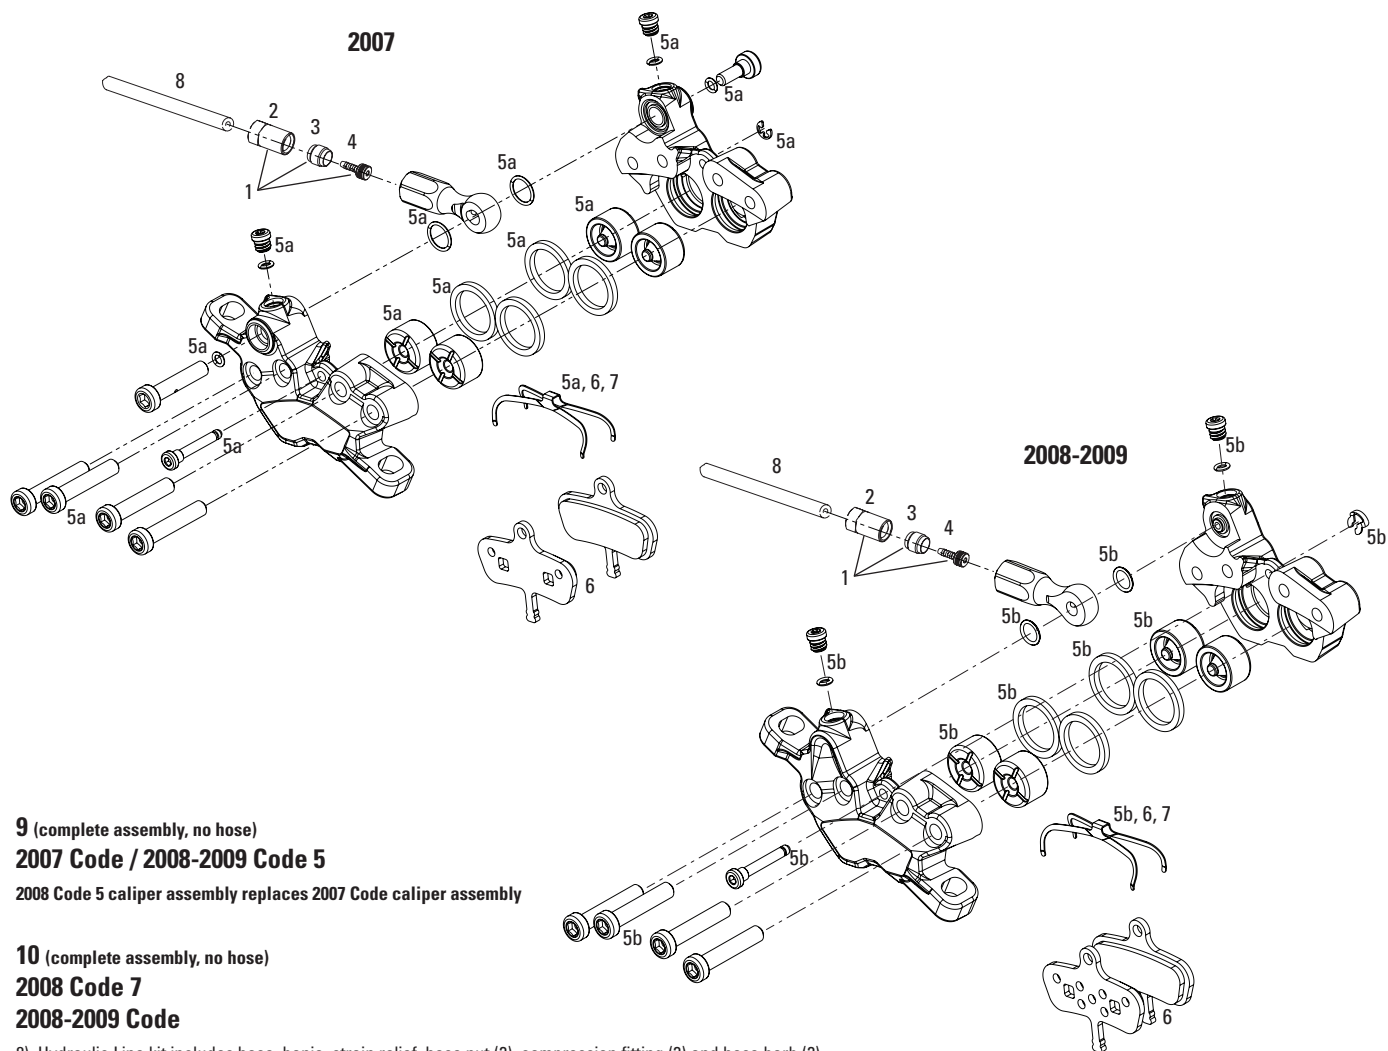

CODE™ 5 / CODE™ 7 / CODE™ - HYDRAULIC DISC BRAKE - CALIPERS

9 (complete assembly, no hose)

2007 Code / 2008-2009 Code 5

2008 Code 5 caliper assembly replaces 2007 Code caliper assembly

10 (complete assembly, no hose)

2008 Code 7

2008-2009 Code

8) Hydraulic Line kit includes hose, banjo, strain relief, hose nut (2), compression fitting (2) and hose barb (2).

No.	Part Number	Description
1	11.5309.765.000	Juicy Hose Fitting Kit, Qty 1 (includes threaded hose barb, comp fitting, comp nut)
2	11.5309.766.000	Juicy Compression Hose Nut, Qty 5
3	11.5311.555.000	Juicy Compression Hose Fitting, Qty 10
4	11.5311.556.000	Juicy Hose Barb, Threaded, Qty 10
5a	11.5415.011.000	07 Code Caliper Spare Parts Kit Qty 1 Caliper
5b	11.5415.011.010	08 Code Caliper Spare Parts Kit Qty 1 Caliper (Code & Code 5)
6	00.5315.001.010	Disc Brake Pads Code Organic AL Back Plate for Code only (1 set)
6	00.5315.001.000	Disc Brake Pads Code Organic Code only (1 set) Steel Backer
6	00.5315.007.000	Disc Brake Pads Code Metal Code only (1 set) Steel Backer
7	11.5315.009.000	Code Brake Pad Spreader Kit Qty 2
8	11.5015.013.000	Code / Code 5 Hydraulic Line Kit 2200mm Qty 1
9	11.5415.012.000	Code/Code 5 Caliper Grey Steel Banjo Organic Steel Pad (assembled)
10	11.5415.012.010	Code 7 Caliper Graphite Black Aluminum Banjo Organic Aluminum Pad (assembled)
10	11.5415.012.020	Code Caliper Galvanized Aluminum Banjo Organic Aluminum Pad (assembled)
10	11.5415.012.030	Code Caliper White Aluminum Banjo Organic Aluminum Pad (assembled)