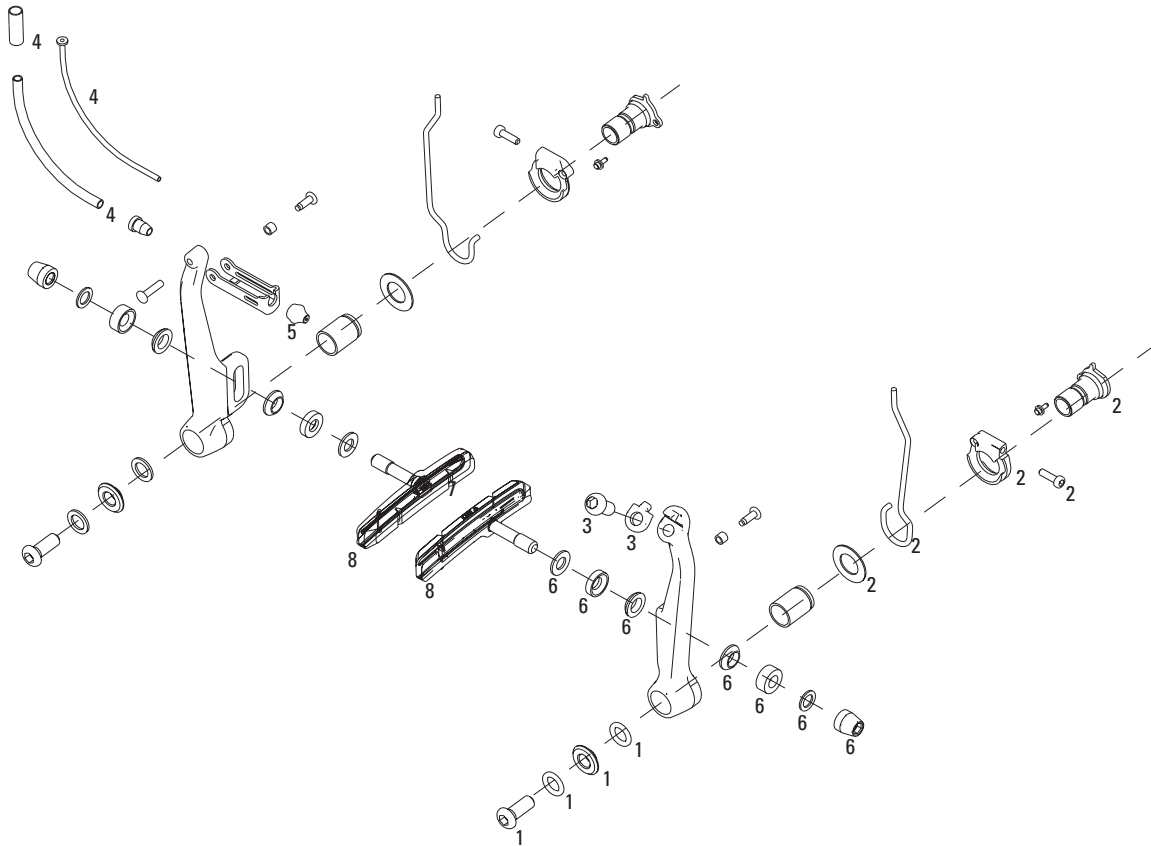

No.	Part Number	Description
1	11.5311.631.000	Single Digit 3 Brake Arm Mounting Kit, Qty 2
2	11.5311.630.000	Single Digit 3/5 Brake Arm Spring Kit (L/R)
3	11.5309.989.000	Single Digit 3/5 Cable Anchor Kit, Qty 2
4	11.5362.100.800	Noodle/Overcoat - 90
4	11.5362.200.500	Noodle/Overcoat - 110
4	11.5362.300.200	Noodle/Overcoat - 135
ns	11.5362.402.300	Overcoat (Boot Only), Qty 2
5	11.5310.371.000	Single Digit Pad Hardware Kit (L/R)
5	11.5360.400.100	Rim Wrangler Brake Pad Hdwr, Qty 10
6	11.5319.102.000	20 R Pads - Standard
6	11.5319.201.000	20 R Pads - Bulk (50 Pair per box)

No. Part Number Description

1	11.5309.991.000	Single Digit 5/7 Brake Arm Mounting Kit, Qty 2
2	11.5311.630.000	Single Digit 3/5 Brake Arm Spring Kit (L/R)
3	11.5309.989.000	Single Digit 3/5 Cable Anchor Kit, Qty 2
4	11.5362.100.800	Noodle/Overcoat - 90
4	11.5362.200.500	Noodle/Overcoat - 110
4	11.5362.300.200	Noodle/Overcoat - 135
ns	11.5362.402.300	Overcoat (Boot Only), Qty 2
5	11.5310.371.000	Single Digit Pad Hardware Kit (L/R)
5	11.5360.400.100	Rim Wrangler Brake Pad Hdwr, Qty 10
ns	11.5309.993.000	Single Digit Hair Pin (Brake pad pin) Kit
6	11.5319.102.000	20 R Pads - Standard
6	11.5319.201.000	20 R Pads - Bulk (50 Pair per box)
6	11.5336.101.000	Rim Wrangler 2 - Standard - Silver
6	11.5336.102.700	Rim Wrangler 2 - Standard - Black
7	11.5337.100.200	Rim Wrangler 2 Inserts - Standard (2)
7	11.5337.300.600	Rim Wrangler 2 Inserts - Ceramic (2)

No.	Part Number	Description
1	11.5311.626.000	BB5 Barrel Adjust Kit
2	11.5311.627.000	BB5 Adjuster Knob/Cap Kit
3	11.5015.000.000	BB5 Torque Arm Kit Satin Black
3	11.5015.000.010	BB5 Torque Arm Kit Road
4	11.5311.629.000	BB5 Anchor Bolt/Return Adj Screw Kit
5	11.5310.389.000	BB5 Pad Spreader, Qty 2
6	11.5369.300.500	Disc Brake Pads Organic for BB5 only (1 set)