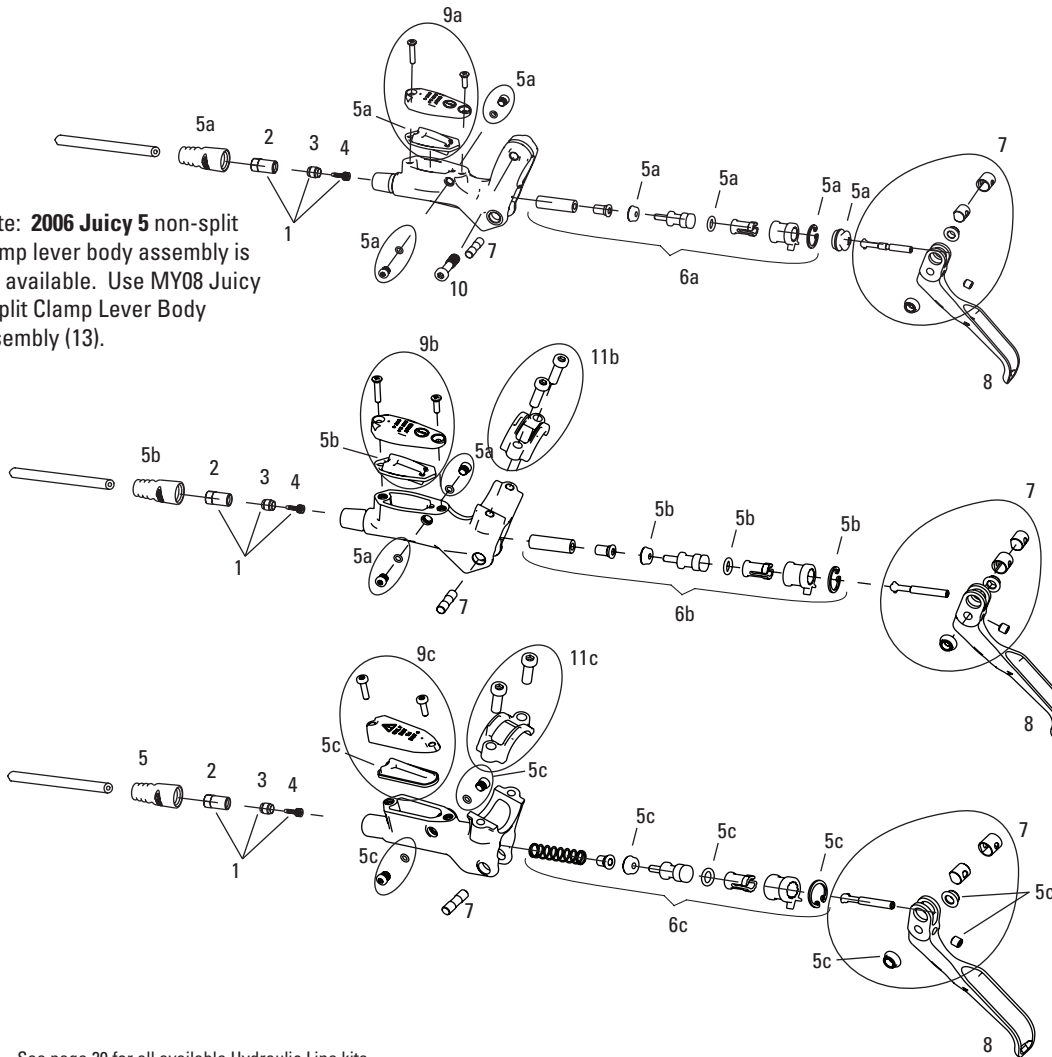

JUICY® 5 / CODE™ 5 - HYDRAULIC DISC BRAKE - LEVERS

Note: **2006 Juicy 5** non-split clamp lever body assembly is not available. Use MY08 Juicy 5 Split Clamp Lever Body assembly (13).

12 (complete assembly, no hose)
2008-2009 Code 5

13 (complete assembly, no hose)
2008-2009 Juicy 5

See page 20 for all available Hydraulic Line kits
Juicy Hydraulic Line kit includes hose, banjo, hose nut, compression fitting and hose barb.

No.	Part Number	Description
1	11.5309.765.000	Juicy Hose Fitting Kit, Qty 1 (includes threaded hose barb, comp fitting, comp nut)
2	11.5309.766.000	Juicy Compression Hose Nut, Qty 5
3	11.5311.555.000	Juicy Compression Hose Fitting, Qty 10
4	11.5311.556.000	Juicy Hose Barb, Threaded, Qty 10
5a, 5b	11.5311.554.000	Juicy 3S, 05-07 Juicy 5/7/Carbon, 08 Code 5 Lever Service Kit, Qty 1
5c	11.5215.015.000	08 Juicy 5/7/Carbon, Code7 Lever Service Kit, Qty 1 (Juicy 3.5)
6a, 6b	11.5311.567.000	05-07 Juicy 5/08 Code 5 Lever Internals, Qty 1
6c	11.5311.567.010	08 Juicy 5 Lever Internals Qty 1
7	11.5311.559.000	Juicy 5/7, Code 5/7 Pushrod Kit, Qty 1
8	11.5311.568.000	Juicy 3/5/7/Code 5 Lever Blade Black, Qty 1
9a	11.5311.566.000	Juicy 3S/3SL, 05-07 Juicy 5, Code 5 Reservoir Black Qty 1
9b	11.5311.566.020	08 Code 5 Reservoir, Grey, Qty 1
9c	11.5311.566.010	08 Juicy 3.5, Juicy 5 Reservoir Black Qty 1
10	11.5310.383.000	Juicy Non Split Clamp Lever Bolt Qty 2
11a	11.5315.001.000	07 Juicy 5 Lever Split/Steel Bolt Clamp Silver Qty 1
11b	11.5315.012.000	Code Lever Split Clamp/Stainless Bolt Grey Qty 1
11c	11.5315.028.010	08 Juicy Lever Split Clamp Silver/Steel Bolt Kit Qty 1
11c	11.5315.028.020	08 Juicy Lever Split Clamp White/Stainless Bolt Kit Qty 1
12	11.5215.013.010	Code 5 Lever/Body Assy Grey (assembled)
13	11.5215.013.080	Juicy 5 Lever/Body Assy Silver (assembled) standard J5
13	11.5215.013.090	Juicy 5 Lever/Body Assy White (assembled) (Cannondale only)
13	11.5215.013.100	Juicy 5 SL Lever/Body Assy Silver (assembled) J5 w/SL pad print