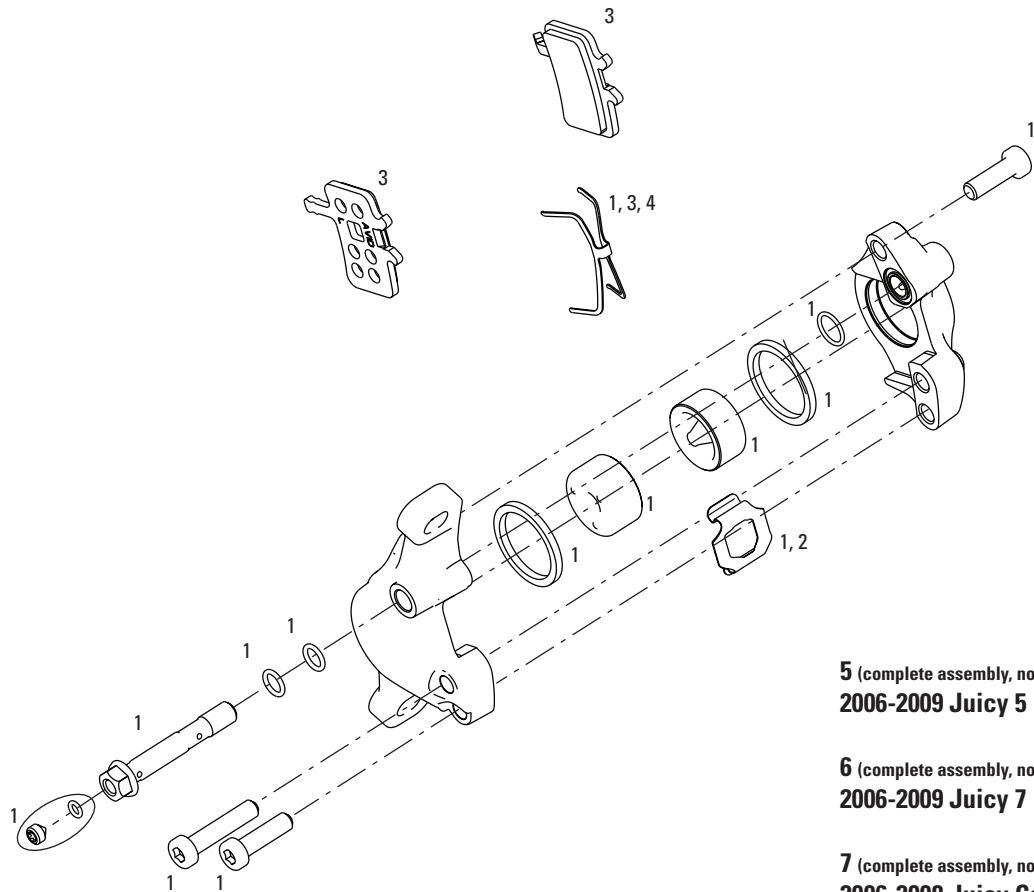

JUICY® 5 / JUICY® 7 / JUICY® CARBON - HYDRAULIC DISC BRAKE - CALIPERS

5 (complete assembly, no hose)
2006-2009 Juicy 5

6 (complete assembly, no hose)
2006-2009 Juicy 7

7 (complete assembly, no hose)
2006-2008 Juicy Carbon

Juicy Hydraulic Line kit includes hose, banjo, hose nut, compression fitting and hose barb.

No. Part Number Description

1	11.5415.009.000	Juicy 5 / Juicy 7 / Carbon Caliper Spare Parts, Stainless, Qty 1 (includes all parts)
2	11.5015.009.000	Pad Retainer BB7/All Juicy Qty 2
3	11.5012.949.000	Disc Brake Pads Organic for all Juicys & BB7 (1 set)
3	11.5369.207.700	Disc Brake Pads Standard for all Juicys & BB7 (1 set)
3	00.5315.001.020	Disc Brake Pads Organic Alum Back Plate for all Juicys & BB7 (1 set)
4	11.5368.501.700	Juicy/BB7 Pad Spreader, Qty 10
4	11.5311.617.000	Juicy/BB7 Pad Spreader, Qty 2
5	11.5015.001.000	Juicy 5 Caliper Silver (assembled)
5	11.5015.001.010	Juicy 5 Caliper White (assembled)
6	11.5015.001.020	Juicy 7 Caliper Graphite (assembled)
6	11.5015.001.030	Juicy 7 Caliper White (assembled)
7	11.5015.001.040	Juicy Carbon Caliper Silver (assembled)
7	11.5015.001.050	Juicy Carbon Caliper White (assembled)
ns	11.5315.022.000	Juicy Hydraulic Line Aluminum, 2000mm Qty 1
ns	11.5311.720.000	Juicy Hydraulic Line Stainless, 2000mm Qty 1