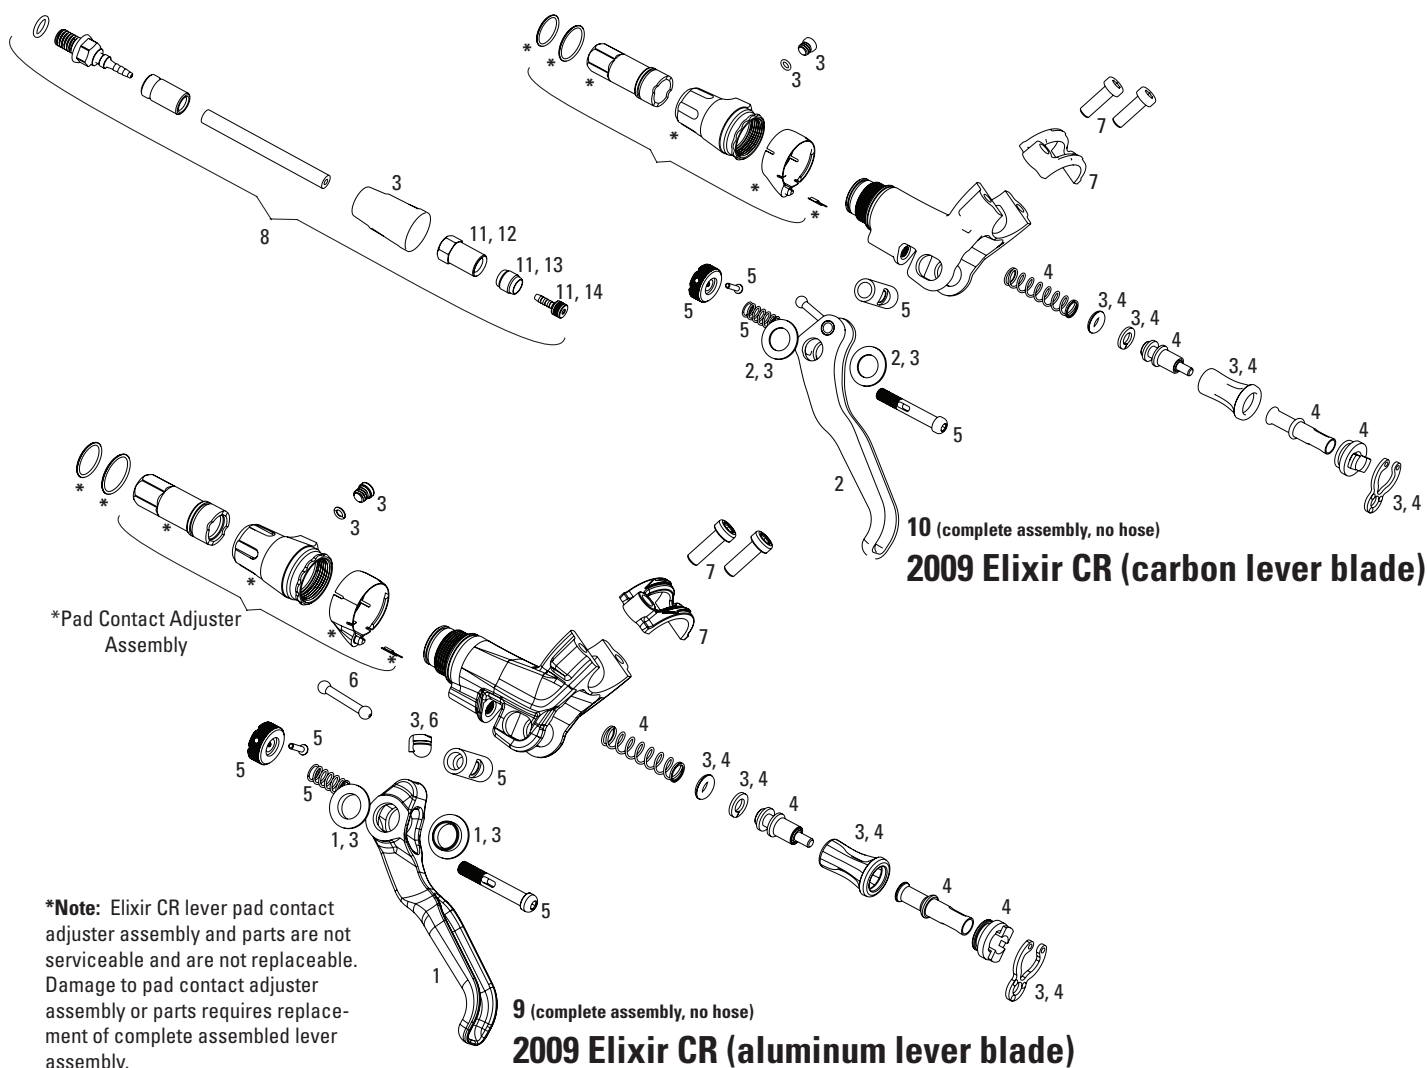

ELIXIR™ CR - HYDRAULIC DISC BRAKE - LEVERS

No. Part Number Description

1	11.5015.021.000	Elixir Lever Blade Kit, Aluminum, Grey, Qty 1
1	11.5015.021.010	Elixir Lever Blade Kit, Aluminum, Black, Qty 1
2	11.5015.021.020	Elixir Lever Blade/Pushrod Kit, Carbon, Qty 1 (includes pushrod installed)
3	11.5015.023.000	Elixir Lever Service Kit, Qty 1
4	11.5015.025.000	Elixir Lever Internals Kit, Qty 1
5	11.5015.026.000	Elixir Lever Reach Adjuster Kit, Qty 1
6	11.5015.028.000	Elixir Lever Pushrod/Coupling Kit, Qty 1
7	11.5015.029.000	Elixir Split Clamp Kit, Silver, Qty 1
7	11.5015.029.010	Elixir Split Clamp Kit, Onyx, Qty 1
7	11.5015.029.020	Elixir Split Clamp Kit, Gold, Qty 1
8	11.5015.022.000	Elixir Hydraulic Line Kit 2000mm, Qty 1
9	11.5015.030.000	Elixir CR Lever Assy, Black, Aluminum Lever (complete, no hose)
10	11.5015.030.010	Elixir CR Lever Assy, Black, Carbon Lever (complete, no hose)
11	11.5309.765.000	Juicy Hose Fitting Kit, Qty 1 (includes threaded hose barb, comp fitting, comp nut)
12	11.5309.766.000	Juicy Compression Hose Nut, Qty 5
13	11.5311.555.000	Juicy Compression Hose Fitting, Qty 10
14	11.5311.556.000	Juicy Hose Barb, Threaded, Qty 10