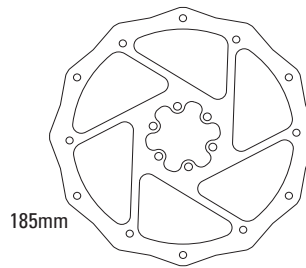

Roundagon

Part Number	Description
00.5015.549.000	Rotor G3 CleanSweep 140mm
00.5015.549.010	Rotor G3 CleanSweep 160mm
00.5015.549.020	Rotor G3 CleanSweep 185mm
00.5015.549.030	Rotor G3 CleanSweep 203mm
00.5315.002.000	Rotor G2 CleanSweep 140mm
00.5315.003.000	Rotor G2 CleanSweep 160mm
00.5315.004.000	Rotor G2 CleanSweep 185mm
00.5315.005.000	Rotor G2 CleanSweep 203mm
00.5315.011.000	Roundagon Rotor 140mm
11.5311.518.000	Roundagon Rotor 160mm
11.5311.519.000	Roundagon Rotor 185mm
11.5311.520.000	Roundagon Rotor 203mm
11.5363.012.300	Rotor Bolt Kit
11.5315.043.000	Rotor Bolt Kit, Ti
11.5315.040.000	Avid Rotor/Hub Shim