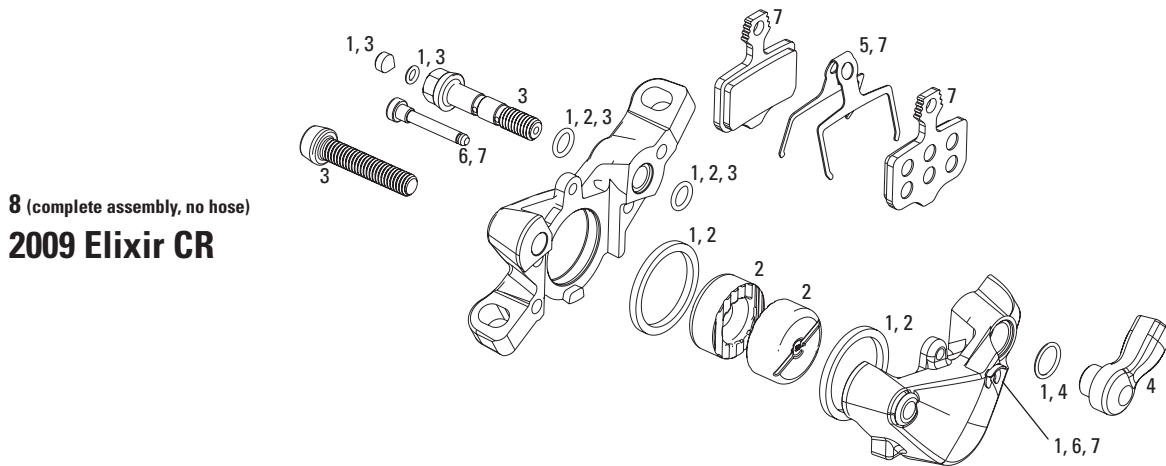

8 (complete assembly, no hose)
2009 Elixir CR

Elixir CR features an adjustable banjo/hose assembly.

No. Part Number Description - Elixir R

1	11.5015.031.000	Elixir Caliper Service Kit, Qty 1
2	11.5015.032.000	Elixir Caliper Piston Kit, Qty 1
3	11.5015.033.000	Elixir R Caliper Hardware Kit, Steel, Qty 1 (banjo bolt, caliper bolt, pad pin)
4	11.5015.035.000	Elixir Pad Spreader Kit, Qty 2
5	11.5015.036.000	Elixir Pad Pin Kit, Black Qty 2
6	00.5315.014.000	Disc Brake Pads Metal Scintered, Steel, Elixir (1 set)
6	00.5315.014.010	Disc Brake Pads Organic, Alum, Elixir (1 set)
6	00.5315.014.020	Disc Brake Pads Metal Organic, Steel, Elixir (1 set)
ns	11.5015.022.000	Elixir Hydraulic Line Kit 2000mm, Qty 1 (see Elixir R Lever)
7	11.5015.037.000	Elixir R Caliper Silver Assembly

No. Part Number Description - Elixir CR

1	11.5015.031.000	Elixir Caliper Service Kit, Qty 1
2	11.5015.032.000	Elixir Caliper Piston Kit, Qty 1
3	11.5015.033.010	Elixir CR Caliper Hardware Kit, Stainless Steel, Qty 1 (banjo bolt, caliper bolt, pad pin)
4	11.5015.034.000	Elixir CR Banjo Kit, Qty 1
5	11.5015.035.000	Elixir Pad Spreader Kit, Qty 2
6	11.5015.036.010	Elixir Pad Pin Kit, Silver Qty 2
7	00.5315.014.000	Disc Brake Pads Metal Scintered, Steel, Elixir (1 set)
7	00.5315.014.010	Disc Brake Pads Organic, Alum, Elixir (1 set)
7	00.5315.014.020	Disc Brake Pads Metal Organic, Steel, Elixir (1 set)
ns	11.5015.022.000	Elixir Hydraulic Line Kit 2000mm, Qty 1 (see Elixir CR Lever)
8	11.5015.037.010	Elixir CR Caliper Black Assembly