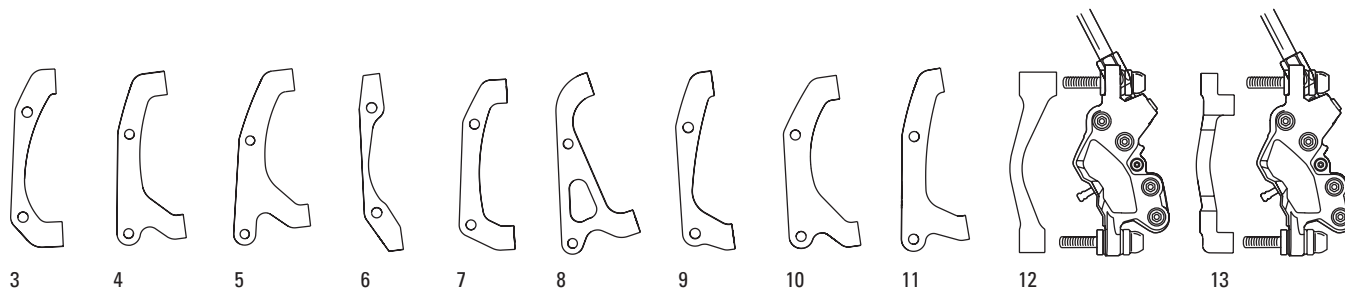

CPS Mounting Orientation

No.	Part Number	Description
1	11.5012.867.000	CPS Hardware Titanium Qty 1
1	11.5363.022.200	CPS Hardware Kit, Qty 1
2	11.5012.868.000	CPS Hardware Titanium 185mm post Qty 1
2	11.5310.187.000	CPS Hardware Kit, 185 Post Disc, Qty 1
3	11.5376.402.600	CPS Mounting Bracket Extruded - R160mm rotor
4	00.5315.012.010	CPS Mounting Bracket Extruded - Rear 185 IS
5	00.5315.012.050	CPS Mounting Bracket Extruded - Rear 203 IS
6	11.5376.302.900	CPS Mounting Bracket Extruded Front 160mm/Rear 140mm Rotor
7	00.5315.012.000	CPS Mounting Bracket Extruded - Front 185mm IS
8	00.5315.012.030	CPS Mounting Bracket Extruded - Front 185 Boxxer
9	11.5373.502.600	CPS Mounting Bracket - Boxxer 203mm rotor
10	00.5315.012.040	CPS Mounting Bracket Extruded - Front 203 IS
11	11.5373.602.300	CPS Mounting Bracket - QR20 203mm rotor
12	00.5315.012.020	CPS Mounting Bracket Extruded - Front 185mm Post (includes 185 post-mount bolts)
13	00.5315.012.060	CPS Mounting Bracket Extruded - Front 203 Post
ns	11.5315.041.000	DB IS Bracket Bolt Steel, Qty 2