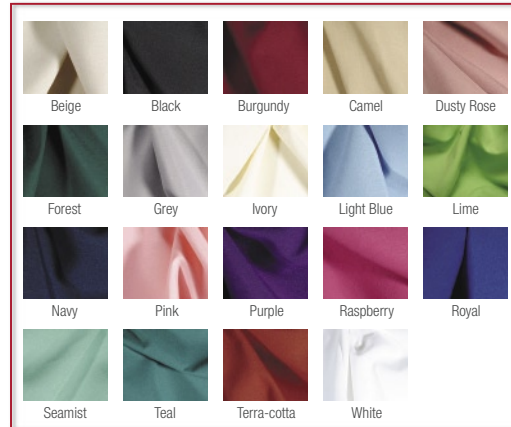

Table Linens

No table is complete without the perfect tablecloth. We offer a wide variety of colors and sizes available in polyester or Cott'n-Eze™ fabrics. Polyester is a very durable fabric and requires the least maintenance. For a more luxurious feel, Cott'n-Eze™ combines the feel of cotton with the ease and durability of polyester.

cott'n-eze™ colors