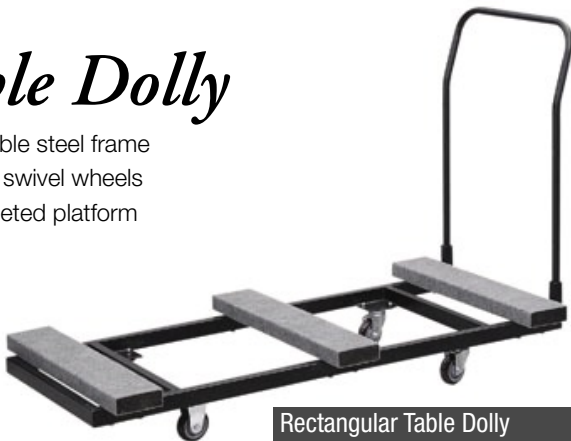

Table Dolly

- Durable steel frame
- Four swivel wheels
- Carpeted platform

Rectangular Table Dolly

ITEM	DESCRIPTION
1BWD130606	Holds 8 - 6' folding tables
1BWD130608	Holds 8 - 8' folding tables