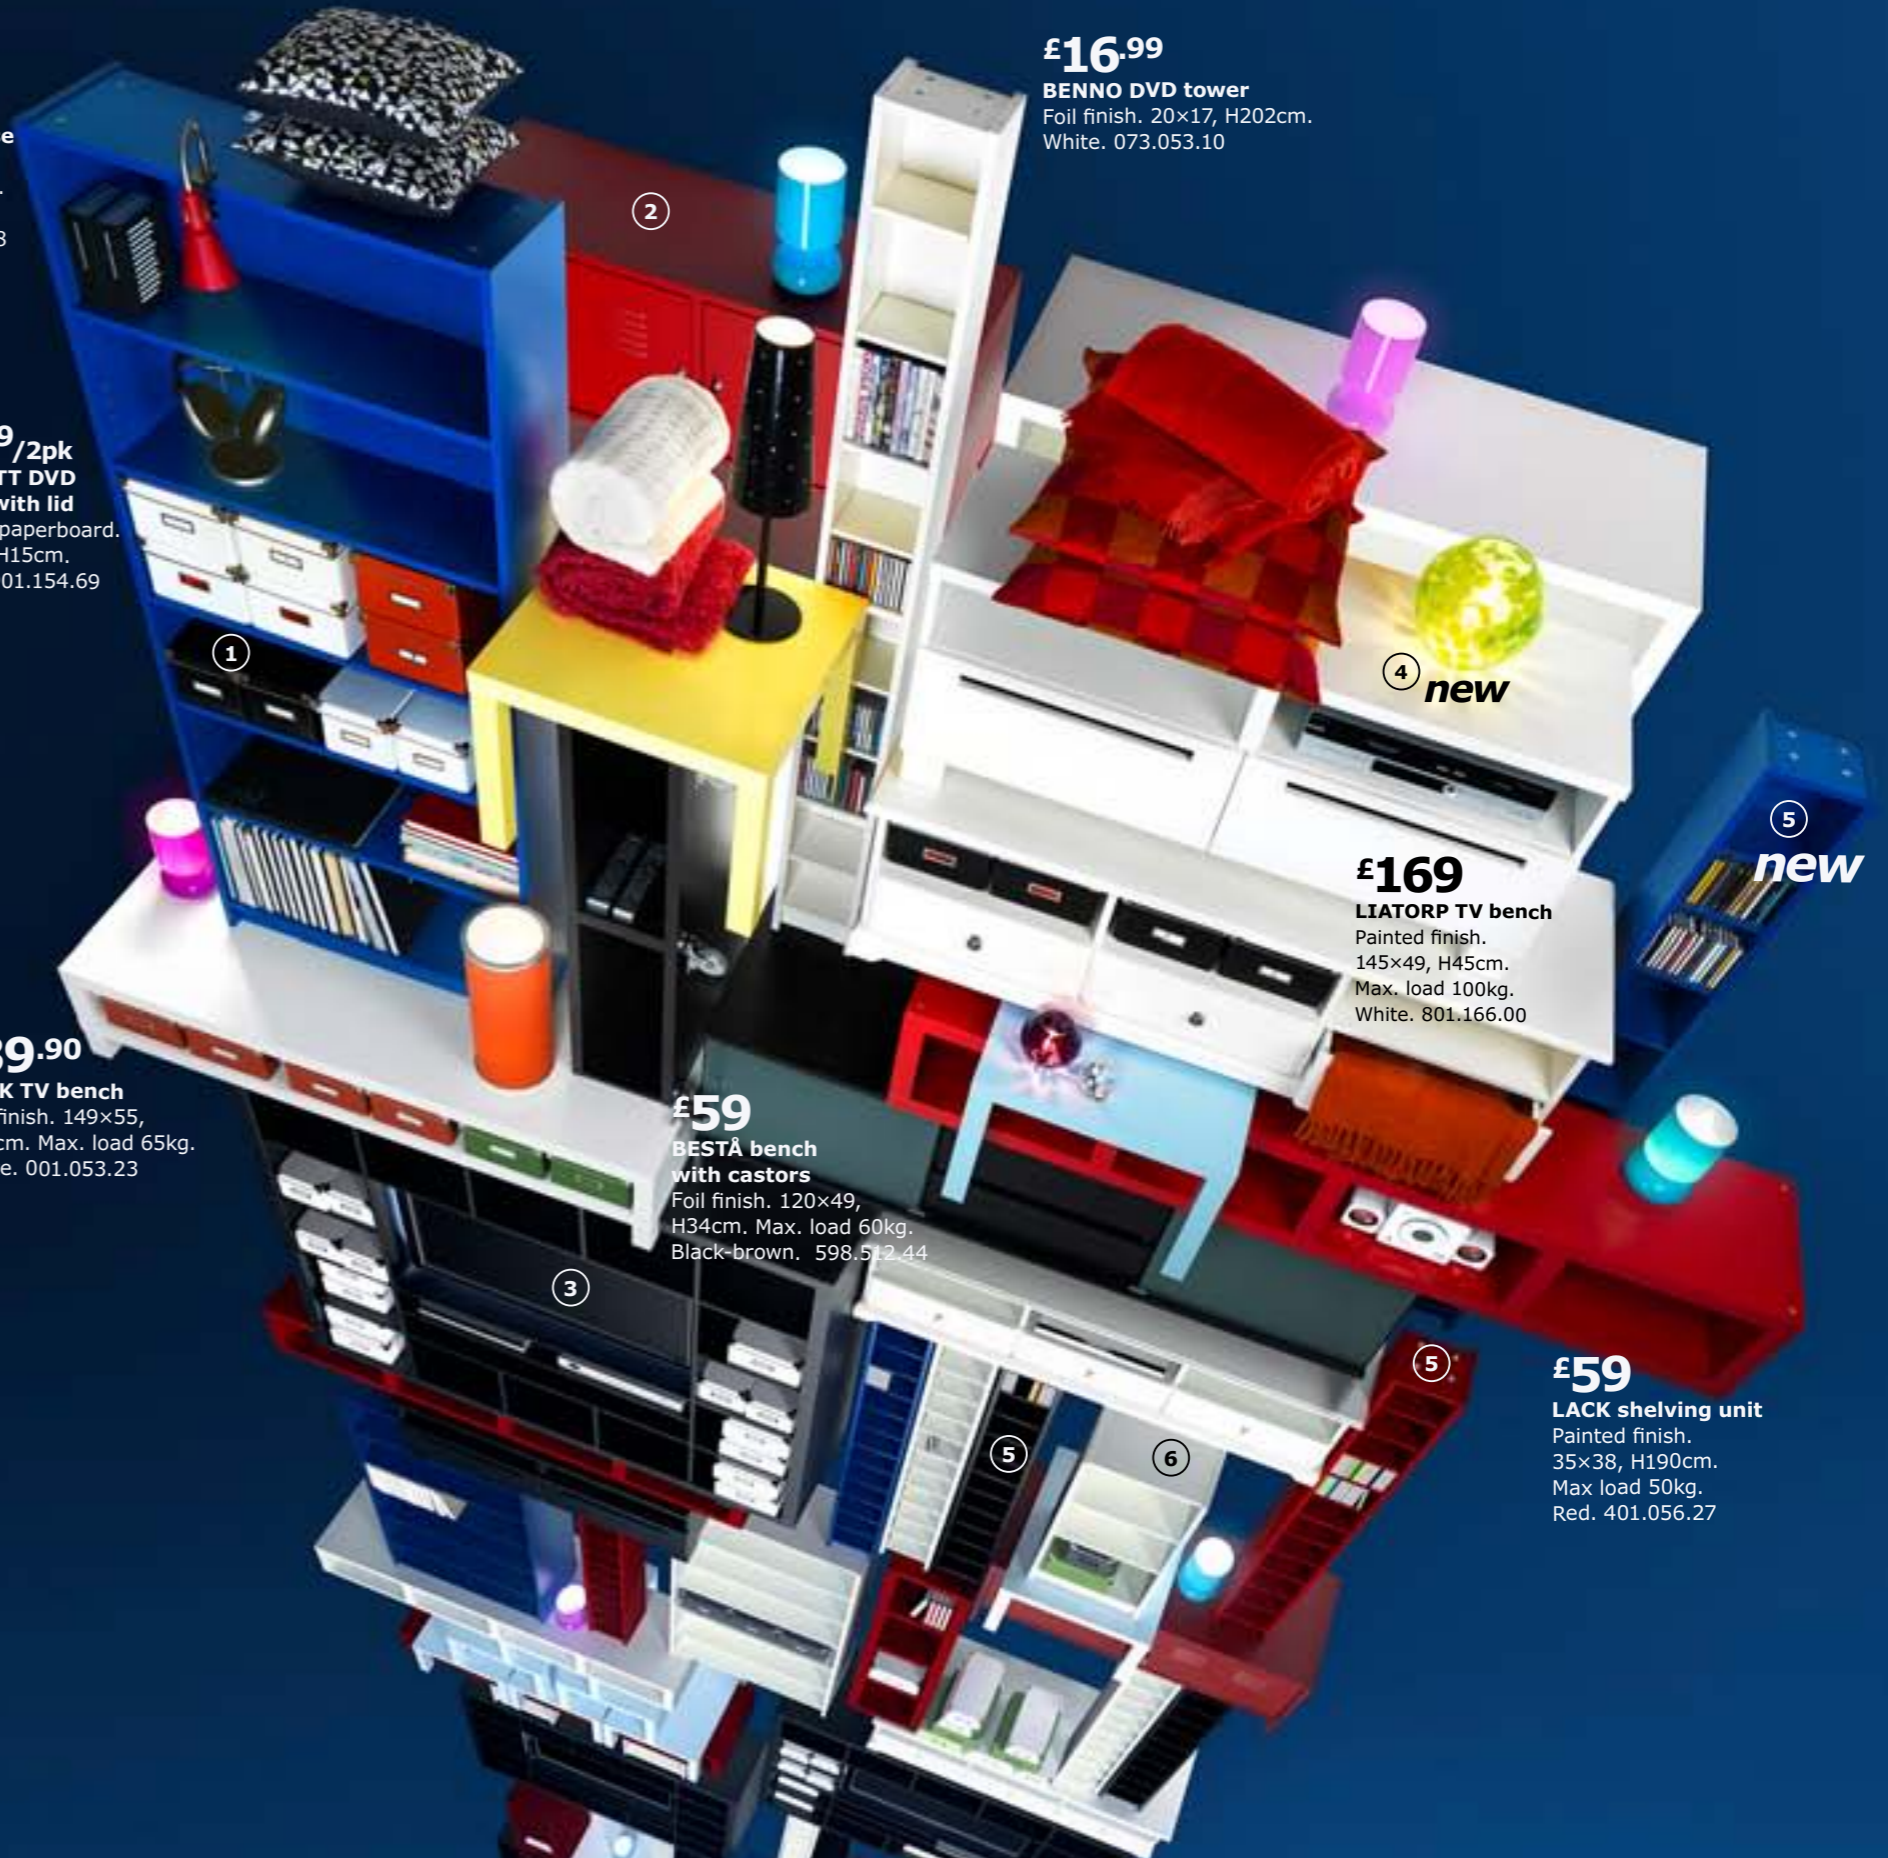

1. **1. KASSETT CD boxes with lids £3.99/2pk**
   Painted paperboard. 16×26, H15cm.
   Black. 301.532.37
2. **2. IKEA PS cabinet £65**
   Powder-coated steel. 119×40, H63cm.
   Max. load 60kg. Red. 801.001.90
3. **3. EXPEDIT TV storage unit £129**
   Printed and embossed finish. 185×39, H185cm.
   Max. load/shelf 13kg. Black-brown. 101.030.93

1. **4. new KNUBBIG table lamp £13.99**
   Glass. Max. 40W. Ø20, H21cm.
   Butterfly green. 101.537.47
2. **5. BENNO DVD towers £16.99/ea**
   Foil finish. 20×17, H202cm **new** Blue. 201.477.51
   Black. 801.040.94 Red. 401.181.68
3. **6. BILLY bookcase £9.99** Foil finish.
   40×28, H106cm. Max. load/shelf 15kg.
   White. 800.857.07

£29.90
BILLY bookcase
Painted finish.
80×28, H202cm.
Max. load 30kg.
Blue. 801.473.38

£4.49/2pk
KASSETT DVD boxes with lid
Painted paperboard.
21×26, H15cm.
White. 901.154.69

£39.90
LACK TV bench
Foil finish. 149×55,
H35cm. Max. load 65kg.
White. 001.053.23

£59
BESTÅ bench with castors
Foil finish. 120×49,
H34cm. Max. load 60kg.
Black-brown. 598.512.44

£16.99
BENNO DVD tower
Foil finish. 20×17, H202cm.
White. 073.053.10

£169
LIATORP TV bench
Painted finish.
145×49, H45cm.
Max. load 100kg.
White. 801.166.00

£59
LACK shelving unit
Painted finish.
35×38, H190cm.
Max load 50kg.
Red. 401.056.27