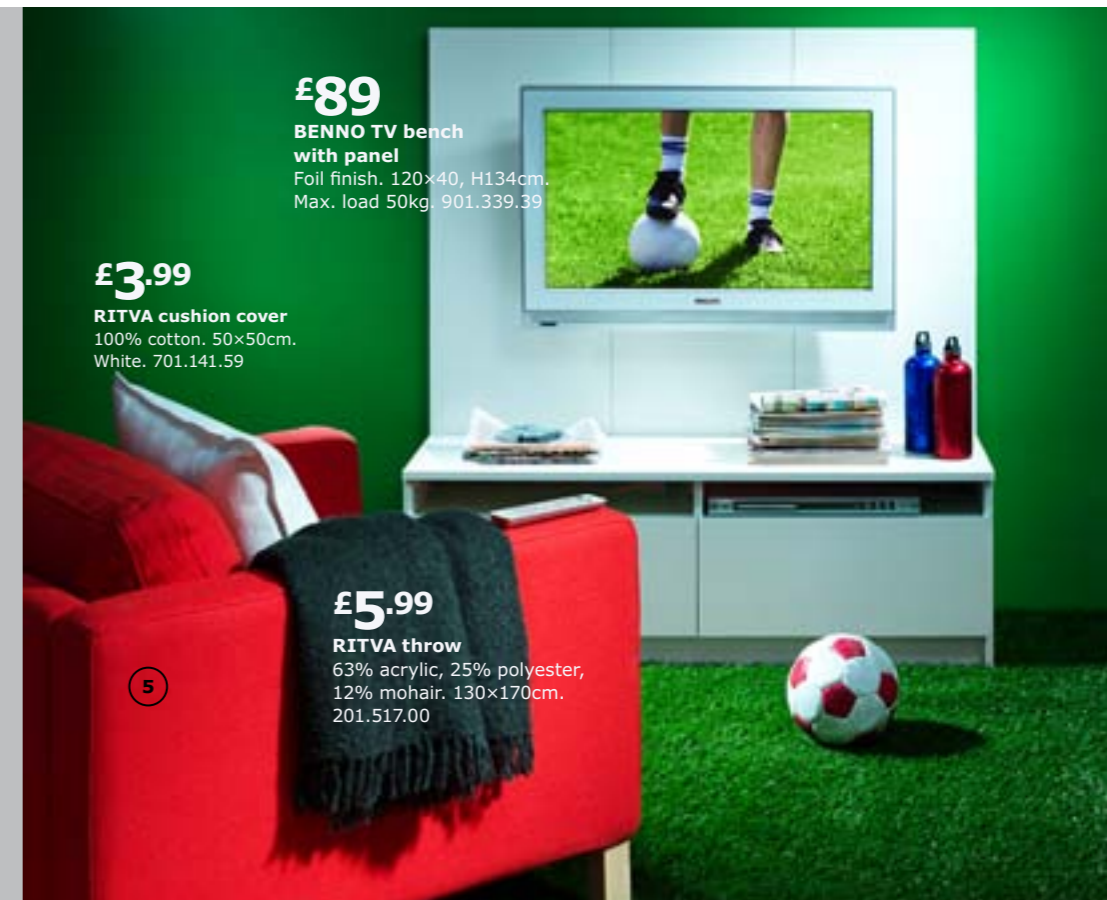

£89
BENNO TV bench with panel
Foil finish. 120x40, H134cm.
Max. load 50kg. 901.339.39

£3.99
RITVA cushion cover
100% cotton. 50x50cm.
White. 701.141.59

£5.99
RITVA throw
63% acrylic, 25% polyester,
12% mohair. 130x170cm.
201.517.00