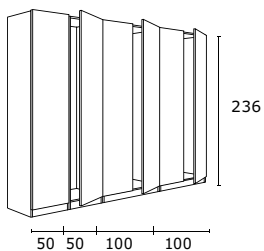

PAX NEXUS FEVIK
complete combination

£520

Interior fittings and lighting
sold separately

PAX NEXUS wardrobe
with 2 doors

£160

Busy households have a lot of gear to handle. And dealing with all those trainers, coats and bags in a small space can be tricky. No wonder it's hard to find your keys some days. A PAX wardrobe takes care of the clutter, so it's easy to grab what you need and make a clean getaway. Giving everyone their own storage will also ease the morning traffic jam.

LEFT PAGE:

new PAX NEXUS wardrobes with 1 door £100/ea

Stained ash veneer and foil finish. Handles are sold separately.

50x60, H236cm. Black-brown. 098.626.88

PAX FEVIK wardrobe with 2 doors £160

Handles included. Tempered glass and foil finish. 100x60, H236cm.

Black-brown/frosted glass. 598.492.46

new PAX NEXUS wardrobe with 2 doors £160

Stained ash veneer and foil finish. Handles are sold separately.

100x60, H236cm. Black-brown. 298.626.92

GRUNDTAL cabinet lighting £14.99/ea

Halogen bulb included. Nickel-plated steel with brushed finish. 001.298.71

THIS PAGE:

PAX shelves £8/2pk

Foil finish. 50x58cm. Black-brown. 701.216.35

KOMPLEMENT wire baskets £4/ea

Powder-coated steel. 50x58, H16cm. Beige. 901.067.90

KOMPLEMENT clothes rails £2/ea

Powder-coated steel. L50cm. Beige. 401.411.64

KOMPLEMENT drawer £17

Foil finish. 50x58, H16cm.

Black-brown. 101.216.76

new SLÄTTHULT

decoration stickers £12.99/4pk

Happy flowers. Self-adhesive. Easy to fit onto smooth, clean and dry surfaces.

Plastic and paper. 501.510.01

Interior fittings let you adapt your wardrobe to suit your needs. A combination of shelves, wire baskets and clothes rails placed at the height you like, lets you optimise your storage.