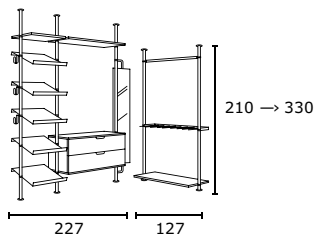

STOLMEN complete combination
£323