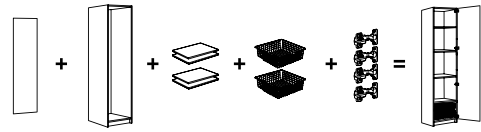

PAX Hinged doors

PAX/KOMPLEMENT with hinged doors How to Build:

All frames and prices

Choose frames in the height, width and depth that suits your home. You can choose between 201 and 236cm. high frames, a depth of 58cm. and a width of 50 and 100cm.. You can also choose between different colours.

Wardrobe frame 50x58x201cm.			
White	800.140.22		£40
Birch effect	801.569.31		£40
Oak effect	101.215.44		£40
Black-brown	501.413.90		£40

Wardrobe frame 100x58x236cm. For sliding doors.			
White	700.140.13		£60
Birch effect	401.569.28		£60
Oak effect	801.215.31		£60
Black-brown	901.215.83		£60
Antique effect	401.413.95		£60
Grey	701.604.48		£60

Wardrobe frame 100x58x201cm.			
White	400.140.00		£50
Birch effect	601.569.27		£50
Oak effect	201.215.29		£50
Black-brown	301.413.91		£50

Wardrobe frame 50x58x236cm.			
White	100.140.30		£50
Birch effect	601.569.32		£50
Oak effect	801.215.45		£50
Black-brown	401.215.85		£50
Antique effect	201.413.96		£50
Grey	501.604.49		£50

PAX NEXUS black-brown door.			
50x195cm.	601.608.25		£40
50x229cm.	401.608.26		£45

PAX VINSTRA high-gloss off-white.			
50x229cm.	901.440.56		£60

PAX BIRKELAND white/glass.			
50x195cm.	400.904.71		£55
50x229cm.	200.904.72		£60

PAX BIRKELAND grey doors.			
50x229cm.	901.604.47		£45

PAX BIRKELAND white.			
Door			
50x195cm.	100.493.22		£40
50x229 cm.	900.493.23		£45

KOMPLEMENT hinges, 130 degrees.			
3-pack	957.191.00		£5
For doors with a height of 229cm.			
4-pack	757.192.00		£5

All doors and prices

If you are into designing your own wardrobe, this is the list for you. Here you will find all you need to put together the wardrobe of your choice. Start by choosing doors, continue with the frames and drawers, and finish with an inside that fits your clothes. Handles and knobs are sold separately. PAX drawer fronts need a KOMPLEMENT drawer without front to be functional.

PAX BALLSTAD white.			
Door			
50x195cm.	801.216.68		£10
50x229cm.	201.216.66		£15

PAX VIKEDAL mirror door.			
50x195cm.	700.233.19		£40
50x229cm.	300.233.21		£45

PAX HEMNES black-brown.			
50x195cm.	201.403.68		£55
50x229cm.	401.209.96		£60

PAX BARMEN oak effect.			
Door			
50x195cm.	900.902.75		£20
50x229cm.	700.902.76		£25

PAX FEVIK oak effect/frosted glass.			
50x159cm.	201.208.98		£40
50x229cm.	401.208.97		£45

PAX LOMEN high-gloss white.			
Door			
50x195cm.	500.984.81		£55
50x229cm.	100.984.83		£60

PAX BERGSBO white door.			
50x229cm.	301.604.07		£25

PAX FEVIK black-brown/frosted glass.			
50x229cm.	201.352.39		£45

PAX NEXUS birch veneer.			
Door			
50x195cm.	848.524.07		£40
50x229cm.	348.526.07		£45

PAX BERGSBO frosted glass/white door.			
50x229cm.	501.604.06		£35

PAX DRAMMEN glass/aluminium.			
50x195cm.	600.617.31		£40
50x229cm.	400.617.32		£45

PAX NEXUS oak veneer.			
Door			
50x195cm.	000.503.30		£40
50x229cm.	800.503.31		£45