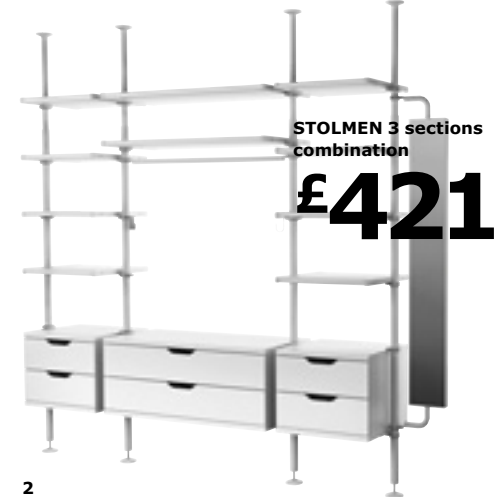

STOLMEN 3 sections combination

£421

2