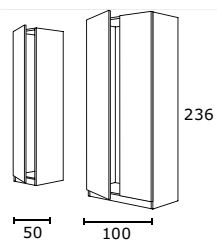

PAX BIRKELAND wardrobe combination with 3 doors

£290

Interior fittings and lighting sold separately