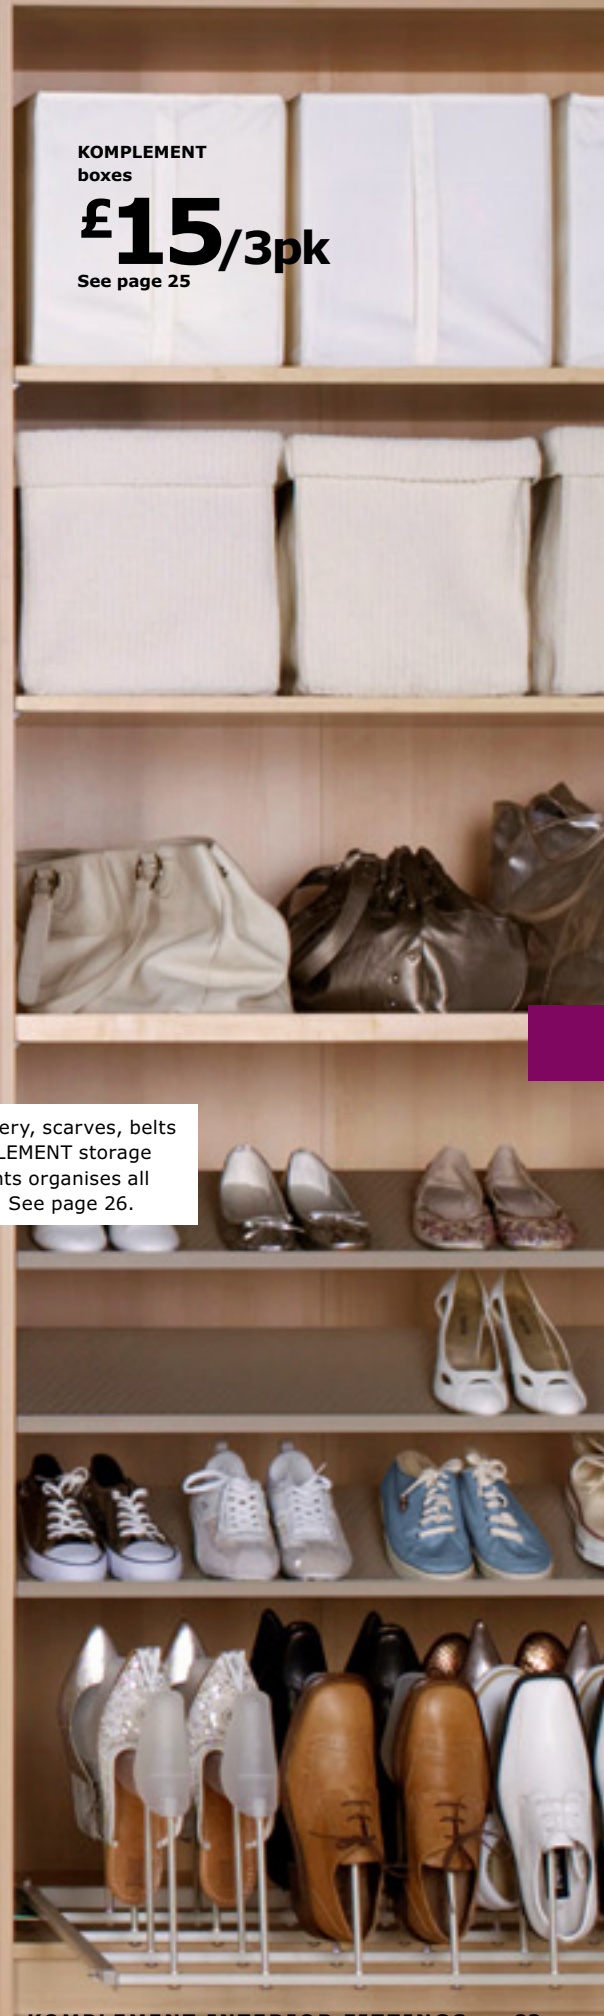

KOMPLEMENT boxes
£15/3pk
See page 25