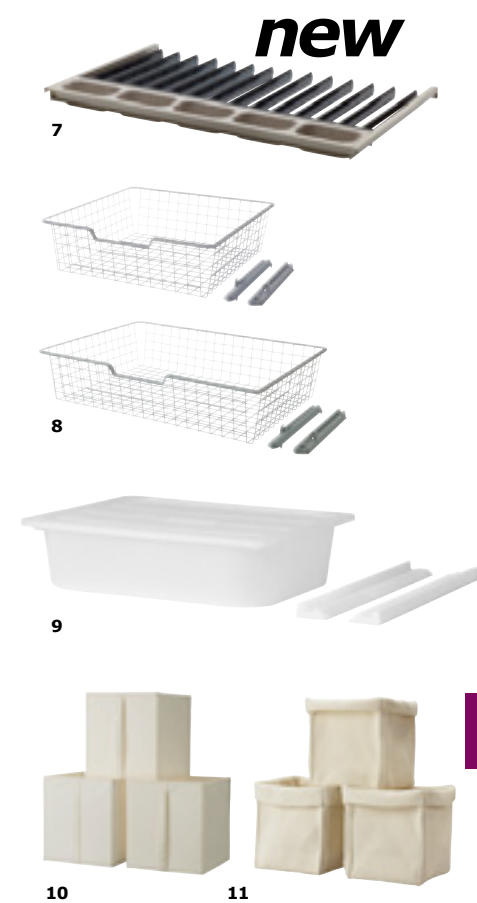

2. Plastic storage boxes with lids keep seasonal items dust-free. And they glide out for easy access.

Drawers are available in:

1. KOMPLEMENT drawers
Solid birch/birch plywood. Oak veneer. Foil/printed and embossed finish. Painted finish.
Drawers Birch.
£17/ea 50x58, H16cm. 001.033.81
£19/ea 75x58, H16cm. 301.216.56
£21/ea 100x58, H16cm. 201.033.80
Drawers Oak.
£17/ea 50x58, H16cm. 101.214.45
£19/ea 75x58, H16cm. 401.214.44
£21/ea 100x58, H16cm. 901.214.46
Drawers Black-brown.
£17/ea 50x58, H16cm. 101.216.76
£19/ea 75x58, H16cm. 701.216.78
£21/ea 100x58, H16cm. 901.216.77
Drawers White.
£17/ea 50x58, H16cm. 001.214.55
£19/ea 75x58, H16cm. 801.214.56
£21/ea 100x58, H16cm. 001.214.60
2. KOMPLEMENT clothes rails
Powder-coated steel.
£2/ea W50cm. Beige. 401.411.64
£3/ea W75cm. Beige. 101.411.65
£4/ea W100cm. Beige. 601.411.63
3. KOMPLEMENT add-on clothes rail £4
Powder-coated steel. W54-77cm. Beige. 801.411.62
4. PAX shelves Foil finish.
Shelves Birch effect.
£8/2pk 50x58cm. 401.569.14
£10/2pk 75x58cm. 101.569.15

PAX shelves
£12/2pk 100x58cm. 801.569.12
Shelves White.
£8/2pk 50x58cm. 800.148.71
£10/2pk 75x58cm. 701.215.22
£12/2pk 100x58cm. 200.148.74
Shelves Oak effect.
£8/2pk 50x58cm. 501.215.37
£10/2pk 75x58cm. 401.215.28
£12/2pk 100x58cm. 601.215.27
Shelves Black-brown.
£8/2pk 50x58cm. 701.216.35
£10/2pk 75x58cm. 201.216.33
£12/2pk 100x58cm. 001.216.34
5. KOMPLEMENT shelves
Tempered glass. Grey.
£9/ea 50x58cm. 801.466.64
£10/ea 75x58cm. 001.466.63
£12/ea 100x58cm. 101.466.53
6. KOMPLEMENT shelves Solid birch.
£11/ea 50x58cm. 500.483.49
£12/ea 75x58cm. 601.214.81
£14/ea 100x58cm. 100.483.51
7. new KOMPLEMENT trouser hanger with 5 compartments £30
Pulls out for easy overview and access. Slide protection keeps the clothing in place. Holds minimum 14 pairs of trousers. Powder-coated steel and synthetic rubber. 100x58cm. Beige. 401.411.40
8. KOMPLEMENT wire baskets
Pulls out for easy overview and access to contents.