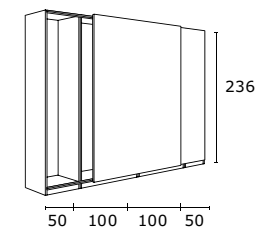

new

STAVE mirror
£25

KOMPLEMENT
drawers

£17/ea

For every little thing. And for bulky ones, too

In a PAX wardrobe, you can stash away everything you wear, from top to toe. KOMPLEMENT interiors make it all so easy to put away, and to find. Silky scarves or stylish sunspecs, uplift bras or uplifting snugly cardies for those chilly autumn evenings. You name it, PAX can handle it.

PAX TONNES wardrobe with sliding doors.
Interior fittings and lighting sold separately

£720

new PAX TONNES wardrobe with sliding doors £720

Tempered glass, aluminium and foil finish.
300x66, H236cm. White. 898.627.50

KOMPLEMENT range.

Drawers £17/ea

Painted finish. 50x58, H16cm. White. 001.214.55

Storage with 9 compartments £15

100% polyester. 50x58cm. Beige. 901.393.33

Shelves £9/ea

Tempered glass. 50x58cm. Grey. 801.466.64

STAVE mirror £25

Stained solid oak. 40x160cm.

Black-brown. 901.259.82

Fitting your wardrobe with interior organisers can make your morning routine much easier. Imagine the time you'll save getting dressed, when you can see all your accessories at a glance.