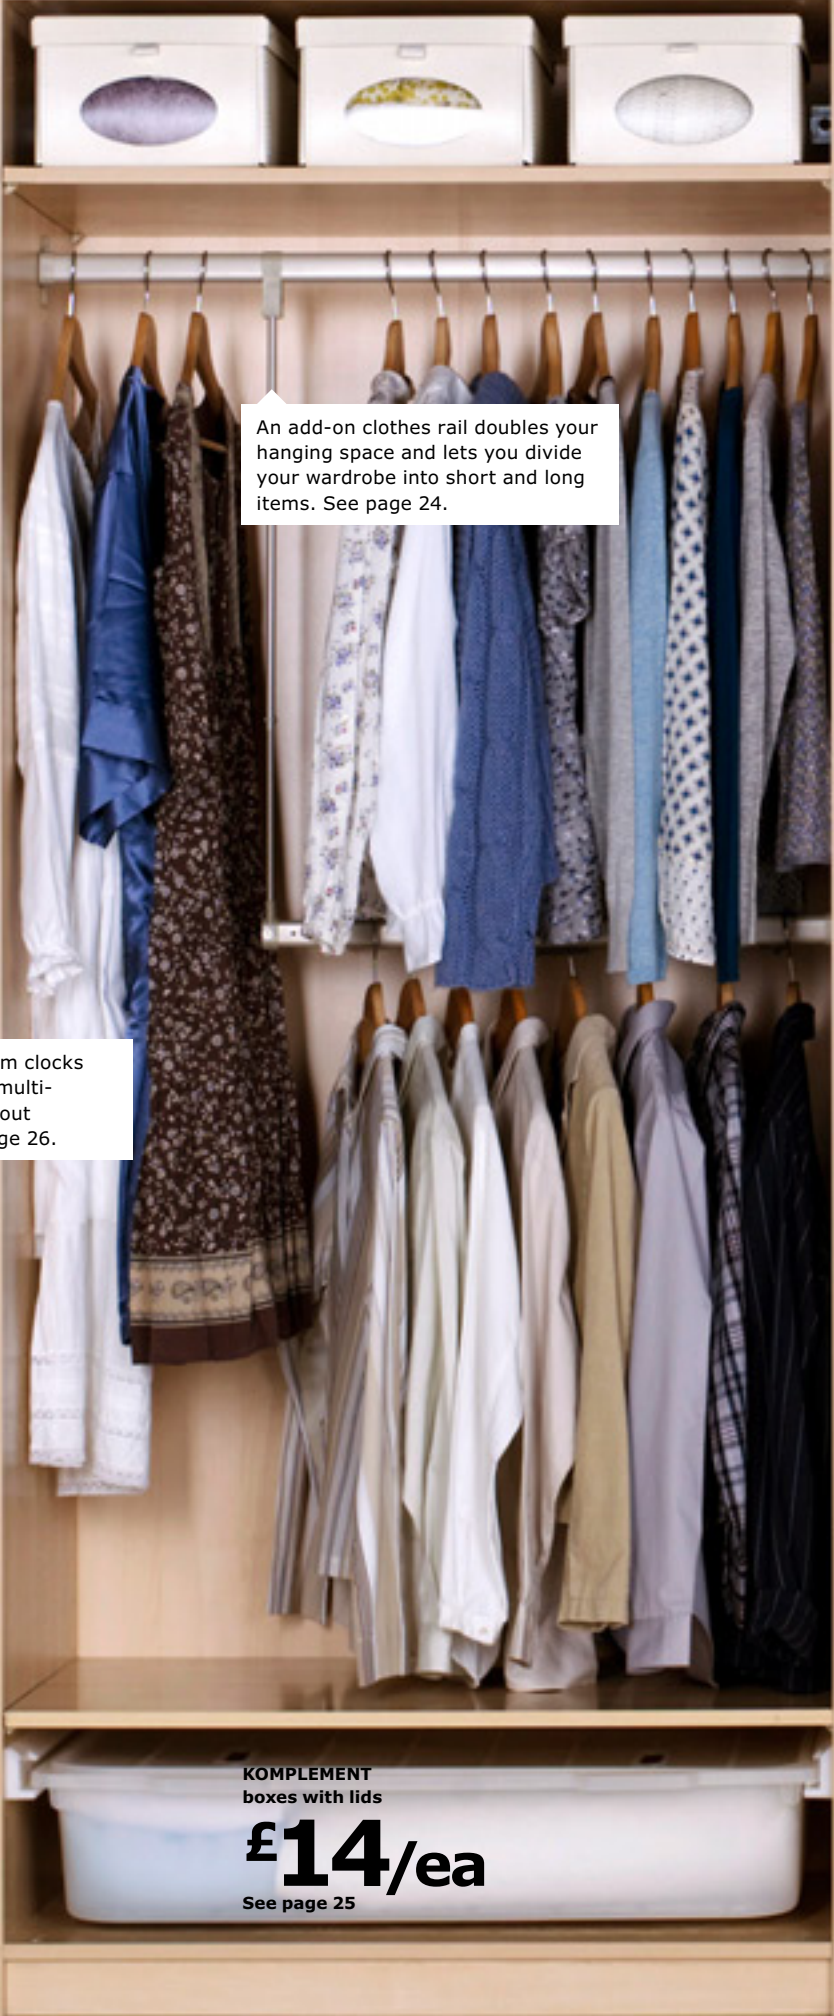

THIS PAGE:

new KOMPLEMENT trouser hanger with 5 compartments £30

Powder-coated steel and plastic.

100×58cm. 401.411.40

Organise everything from coats to sunglasses with this multi-functional rack. It pulls out for easy access. See page 26.