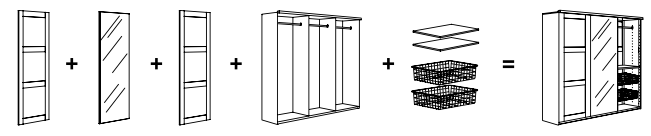

ELGÅ

How to Build:

Width×Depth×Height (cm.)

Wardrobe frame 145×58×203cm.

2 clothes rails are included.

Grey	601.603.40	£120
White	201.603.42	£120

ANEBODA sliding door 73×196cm.

Transparent white	401.603.17	£20
-------------------	------------	------------