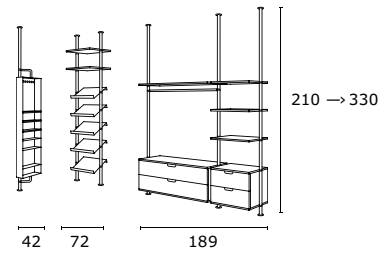

STOLMEN wardrobe

Puts the funk into functional

STOLMEN total combination
£396

1. **STOLMEN range**
   Aluminium, powder-coated steel and painted finish. Designer: Ehlén Johansson.
2. **Post/mirror £59** Mirror with concealed storage for things that you want to keep within easy reach. 42x42, H210-330cm. 598.714.78
3. **1 section combination £104**
   Each shoe rack holds 2 pairs of shoes. 72x50, H210-330cm. 998.714.76
4. **2 section combination £233**
   189x50, H210-330cm. 498.714.74
5. **HEMNES mirror £69** Painted solid pine. 75x165cm. White. 700.349.16
6. **KOMPLEMENT shoe boxes £7.99/4pk**
   Polyester and plastic. 23x35, H16cm. White. 101.181.55
7. **NOSTALGISK boxes with lids £10.99/3pk**
   Painted paperboard. Ø16, H9cm, Ø21, H11cm. and Ø26, H13cm. Off-white. 001.302.66

HEMNES mirror
£69

STOLMEN 2 sections combination

£233

The perfect place to keep those accessories? Yes! But that's not all. Give it a spin and you'll find a mirror on the other side.