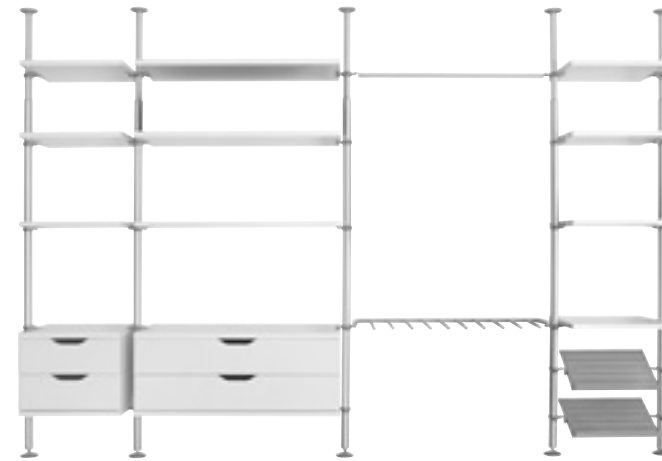

STOLMEN complete combination
£323

STOLMEN 2 sections combination

£245

If fashion is your passion, here's a brilliant choice. STOLMEN stylishly displays every shoe, bag, and dress you love. And since it's so flexible in height and width, it can transform any space, little or large, into a walk-in closet. Designer genes? If you've got them, flaunt them!

1

STOLMEN 3 sections combination

£421

STOLMEN 2 sections combination
£225

LEFT PAGE:

STOLMEN range

Aluminium, powder-coated steel and painted finish.

2 sections combination £245

227x50, H210-330cm. White. 798.709.82

1 section combination £78

127x50, H210-330cm. White. 198.709.80

4. 1 section combination £144

130x50, H210-330cm. White. 098.071.02

5. 1 section combination £116

80x50, H210-330cm. White. 598.723.07

6. 1 section combination £243

160x50, H210-330cm. White. 798.676.92

i Build your own STOLMEN with our buying guide on page 41.

THIS PAGE:

STOLMEN range Aluminium, powder-coated steel and painted finish.

1. 4 sections combination £383

370x50, H210-330cm. White. 798.722.93

2. 3 sections combination £421

284x50, H210-330cm. White. 898.562.97

3. 2 sections combination £225

180/150x210-330cm. White. 398.389.51