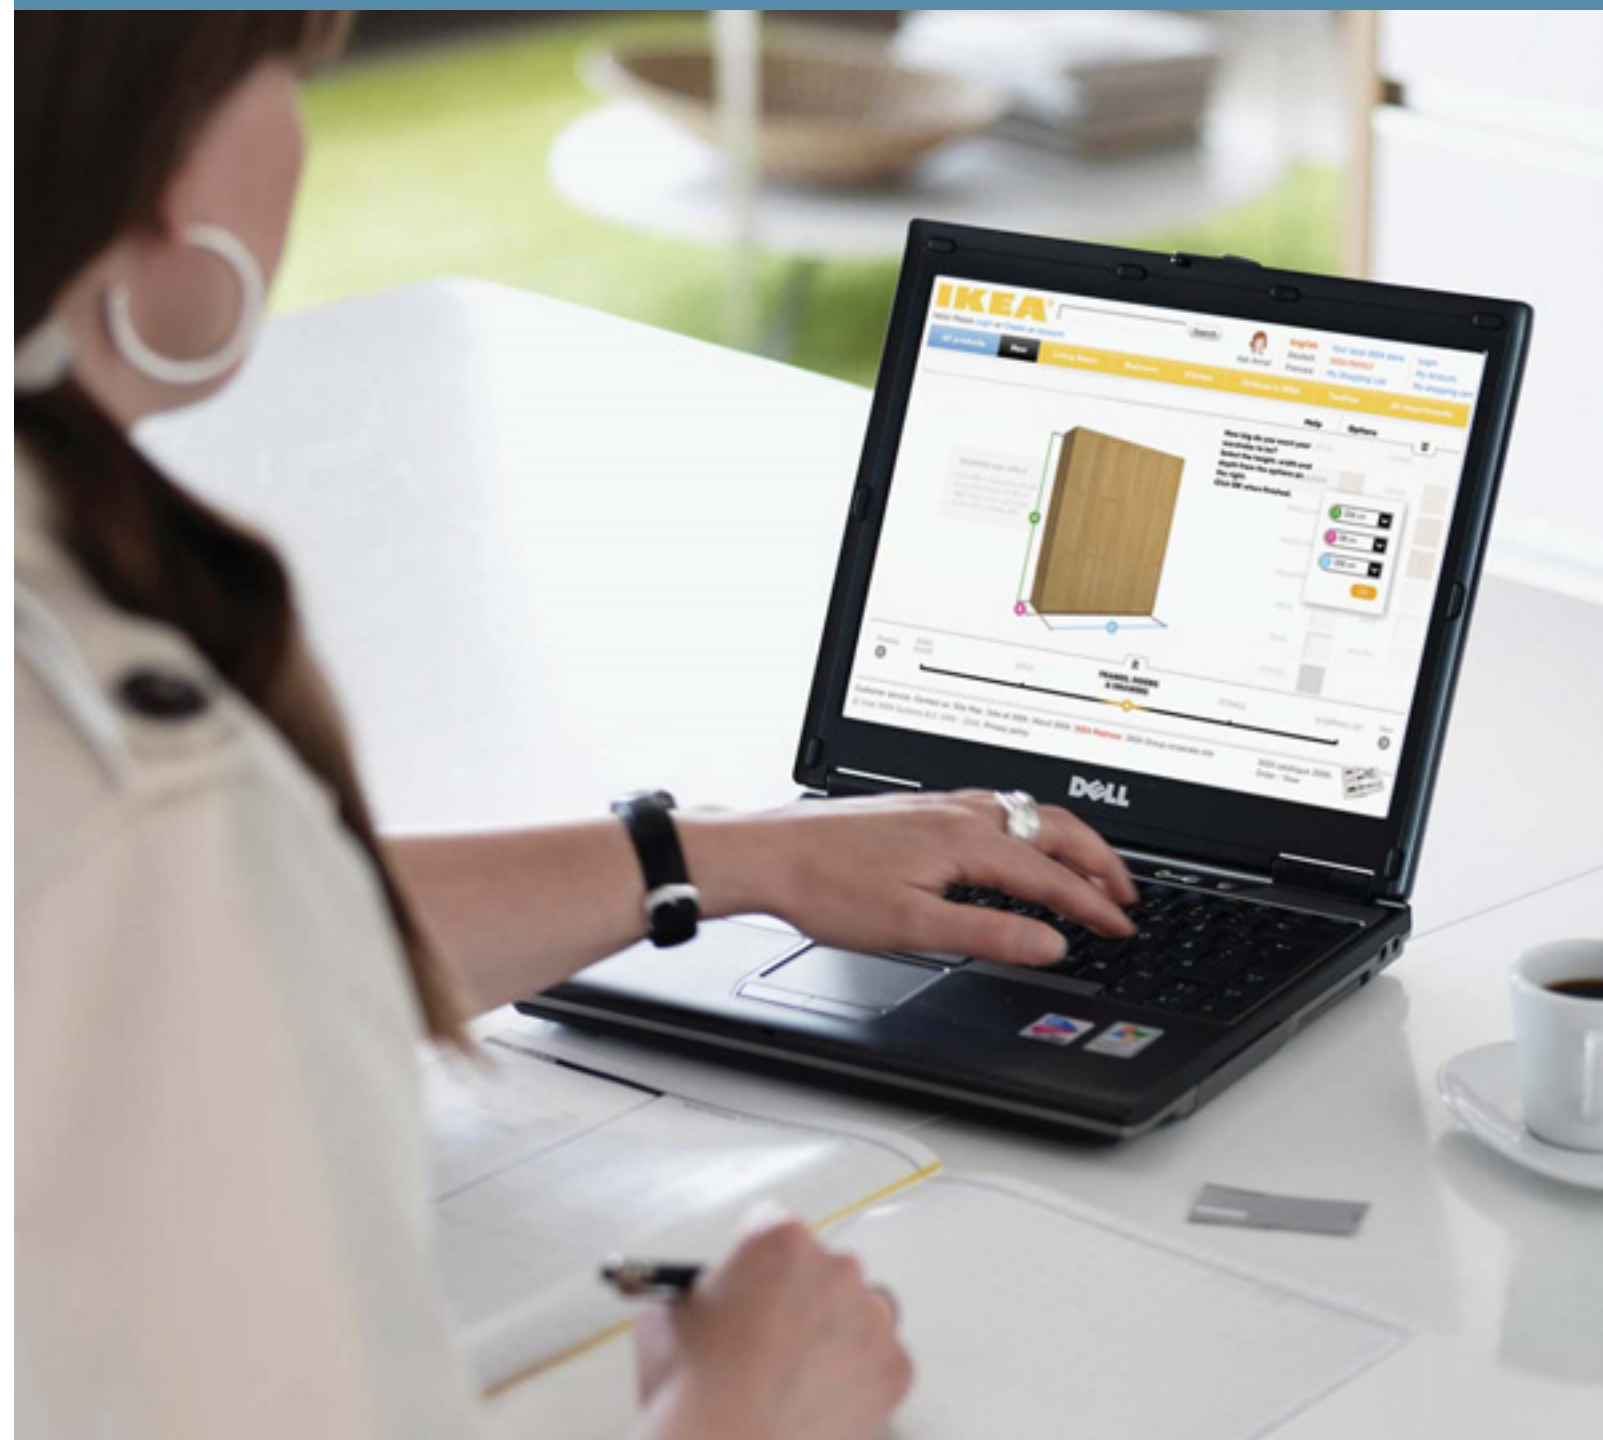

Care instructions

Assemble according to the assembly instructions and secure the wardrobe frames by fixing them to a wall. Keep in mind that different wall materials require different types of wall fittings. If you are uncertain, contact your local hardware specialist. Follow the recommended weight load, with a maximum 20kg. on our 58cm. deep shelves and 12kg. on our 35cm. deep shelves, if not otherwise stated. Wipe clean with a cloth dampened in mild cleaner. Then wipe clean with a dry cloth.

General Legal Rights:

This guarantee gives you specific legal rights. This guarantee does not, in any way, affect the rights given to you by law.

How to reach us if you need service

Contact your local IKEA store. You will find the address and phone number at IKEA.CO.UK Save your sales receipt as proof of purchase. Proof of purchase is required for the guarantee to be valid.

For more information about PAX services, phone or visit the store, or go to IKEA.CO.UK/SERVICES

From virtuality to reality

With our free online planner, you can experiment on your PC, trying ideas to fit out your bedroom with the perfect PAX wardrobe, including interior fittings. Suit your own space, your style... and your socks! Design online, then come along to the store. Log on to:

IKEA.CO.UK/PAXPLANNER