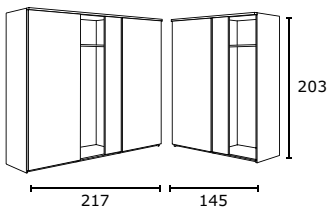

ELGÅ ENGAN FENSTAD
complete combination

£455

Clothes rails included in price.
Interior fittings and lighting
sold separately

ELGÅ ENGAN
FENSTAD wardrobe
with 3 sliding doors

£265

new

Why should a wardrobe consume your clothing budget? ELGÅ is priced for you to enjoy filling it with your favourite fashions. And with two sizes to choose from, you can accommodate all those must-buy items, in just about any room. Simply decide on the size then choose your style. ELGÅ doors are sold individually, so you can even combine styles. Your personal combination of wire baskets and shelves will add the perfect finishing touch.