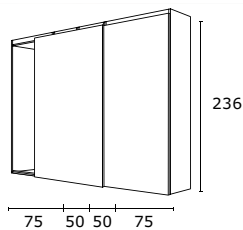

new

PAX LYNGDAL wardrobe
with sliding doors
£420

PAX BIRKELAND
wardrobe with 1 door
£85

new

new

PAX EIKESDAL wardrobe
with sliding doors
£660

PAX EIKESDAL wardrobe
with sliding doors
£660
Interior fittings and lighting
sold separately