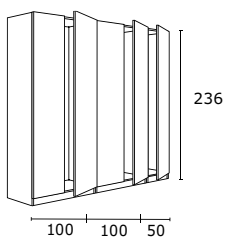

Wardrobe with 1 door £100
50×60, H236cm. White. 898.264.89

Wardrobe with 2 doors £190
Tempered glass. 100×60, H236cm.
White. 398.265.66

THIS PAGE:

PAX FEVIK wardrobe with 3 doors £260
Tempered glass and foil finish.
Handles are sold separately.
150×60, H236cm.
Black-brown. 598.514.37