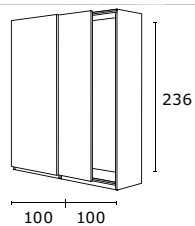

PAX UGGDAL wardrobe with sliding doors
£420
Interior fittings and lighting sold separately

1