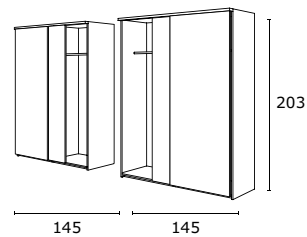

THIS PAGE:

STOLMEN range Aluminium, powder-coated steel and painted finish.

1. 4 sections combination £383

370x50, H210-330cm. White. 798.722.93

2. 3 sections combination £421

284x50, H210-330cm. White. 898.562.97

3. 2 sections combination £225

180/150x210-330cm. White. 398.389.51

ELGÅ wardrobe
 Save more money
 for the fun part...
 the clothes inside!

ELGÅ ANEBODA complete combination

£320

Wire baskets and shelves sold separately.