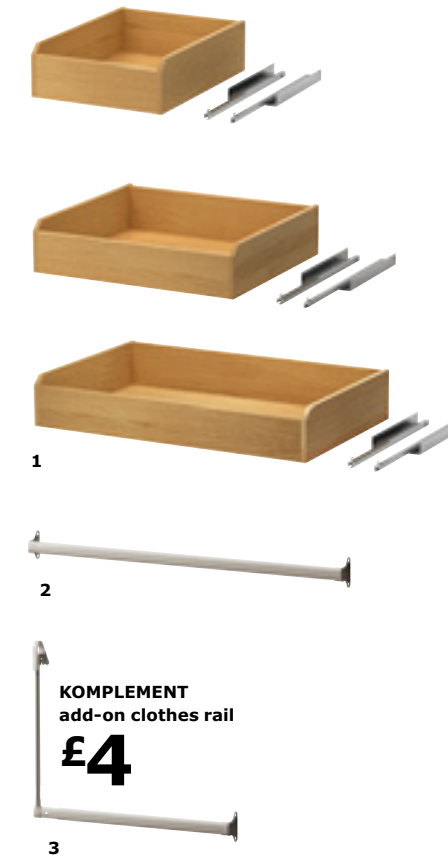

KOMPLEMENT boxes
£15/3pk
See page 25

1. KOMPLEMENT wire boxes allow air to circulate and let you see what's in them without having to lift everything out. Combine them with KOMPLEMENT shelves for your bulkier items.

2. Plastic storage boxes with lids keep seasonal items dust-free. And they glide out for easy access.

Drawers are available in:

1. KOMPLEMENT drawers
Solid birch/birch plywood. Oak veneer. Foil/printed and embossed finish. Painted finish.
Drawers Birch.
£17/ea 50x58, H16cm. 001.033.81
£19/ea 75x58, H16cm. 301.216.56
£21/ea 100x58, H16cm. 201.033.80
Drawers Oak.
£17/ea 50x58, H16cm. 101.214.45
£19/ea 75x58, H16cm. 401.214.44
£21/ea 100x58, H16cm. 901.214.46
Drawers Black-brown.
£17/ea 50x58, H16cm. 101.216.76
£19/ea 75x58, H16cm. 701.216.78
£21/ea 100x58, H16cm. 901.216.77
Drawers White.
£17/ea 50x58, H16cm. 001.214.55
£19/ea 75x58, H16cm. 801.214.56
£21/ea 100x58, H16cm. 001.214.60
2. KOMPLEMENT clothes rails
Powder-coated steel.
£2/ea W50cm. Beige. 401.411.64
£3/ea W75cm. Beige. 101.411.65
£4/ea W100cm. Beige. 601.411.63
3. KOMPLEMENT add-on clothes rail £4
Powder-coated steel. W54-77cm. Beige. 801.411.62
4. PAX shelves Foil finish.
Shelves Birch effect.
£8/2pk 50x58cm. 401.569.14
£10/2pk 75x58cm. 101.569.15