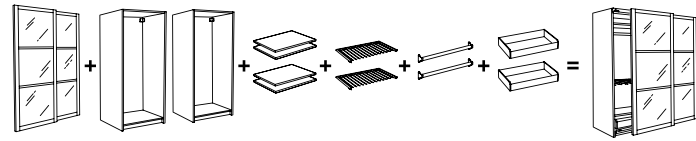

PAX Sliding doors

PAX/KOMPLEMENT with sliding doors How to Build:

All frames and prices

Choose frames in the height, width and depth that suits your home. You can choose between 201cm. and 236cm. high frames, a depth of 58cm. and a width of 50cm., 75cm. and 100cm. You can also choose between different colours.

	Wardrobe frame 50x58x201cm.		
	White	800.140.22	£40
	Birch effect	801.569.31	£40
	Oak effect	101.215.44	£40
	Wardrobe frame 75x58x201cm.		
	White	801.215.74	£45
	Birch effect	701.569.55	£45
	Oak effect	301.215.43	£45
	Wardrobe frame 100x58x201cm.		
	White	400.140.00	£50
	Birch effect	601.569.27	£50
	Oak effect	201.215.29	£50
	Wardrobe frame 50x58x236cm.		
	White	100.140.30	£50
	Birch effect	601.569.32	£50
	Oak effect	801.215.45	£50
	Wardrobe frame 75x58x236cm.		
	White	501.215.75	£55
	Birch effect	001.569.54	£55
	Oak effect	701.215.36	£55
	Wardrobe frame 100x58x236cm.		
	White	700.140.13	£60
	Birch effect	401.569.28	£60
	Oak effect	801.215.31	£60

All doors and prices

The sliding doors are sold in pairs. The size and price refers to the total measurement of the two doors together.

Note: When you design a wardrobe with 250cm.. wide sliding doors, we recommend a combination of 50+75+75+50cm.. wide frames. If the width is 300cm.. we recommend a combination of 50+100+100+50cm.. wide frames.

	PAX UGGDAL grey/aluminium		
	pair of sliding doors.		
	150x236cm.	601.765.29	£250
	200x236cm.	201.765.31	£300
	250x236cm.	801.765.33	£370
	PAX HAKADAL birch veneer		
	pair of sliding doors.		
	150x236cm.	501.208.87	£300
	200x201cm.	800.738.32	£300
	200x236cm.	400.738.29	£390
	PAX LYNGDAL glass/aluminium		
	pair of sliding doors.		
	150x201cm.	801.413.55	£230
	150x236cm.	401.413.57	£250
	200x201cm.	601.413.61	£250
	PAX EIKESDAL glass/oak		
	pair of sliding doors.		
	150x236cm.	901.208.71	£350
	200x236cm.	501.208.68	£440
	250x236cm.	301.208.69	£450
	PAX TONNES glass/white		
	pair of sliding doors.		
	150x236cm.	101.605.64	£350
	200x236cm.	801.605.65	£440
	250x236cm.	301.605.63	£450
	PAX BIRKELAND white		
	pair of sliding doors.		
	150x201cm.	201.214.40	£250
	150x236cm.	401.214.39	£300
	200x201cm.	801.214.37	£300
	PAX MALM sliding doors with guide rail,		
	200x201cm..		
	Oak	698.427.15	£150
	Mirror/oak	298.474.99	£165
	Mirror	498.427.16	£180

PAX Combinations

Sliding doors

Here are some suggestions of combinations without interior fittings. Simply pick out the wardrobe that has the style, size and colour for you and fill it with the interior of your choice. And remember: if you don't find what you are looking for on these pages, you can also put together your own solution. Turn to page 5.