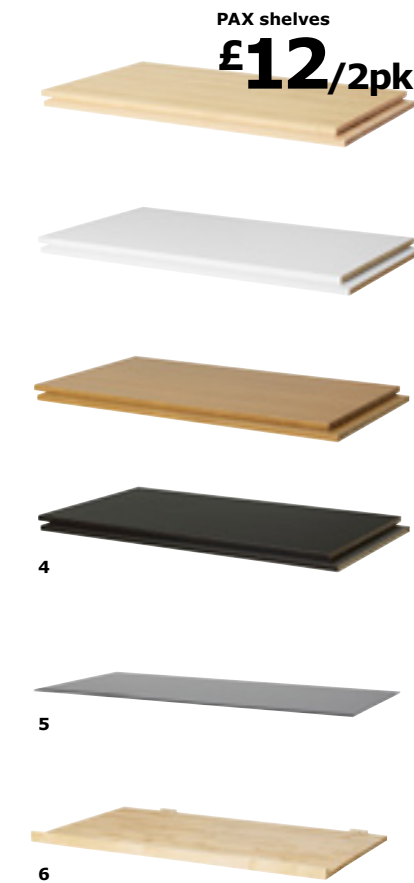

2. Plastic storage boxes with lids keep seasonal items dust-free. And they glide out for easy access.

Drawers are available in:

1. KOMPLEMENT drawers
Solid birch/birch plywood. Oak veneer. Foil/printed and embossed finish. Painted finish.
Drawers Birch.
£17/ea 50x58, H16cm. 001.033.81
£19/ea 75x58, H16cm. 301.216.56
£21/ea 100x58, H16cm. 201.033.80
Drawers Oak.
£17/ea 50x58, H16cm. 101.214.45
£19/ea 75x58, H16cm. 401.214.44
£21/ea 100x58, H16cm. 901.214.46
Drawers Black-brown.
£17/ea 50x58, H16cm. 101.216.76
£19/ea 75x58, H16cm. 701.216.78
£21/ea 100x58, H16cm. 901.216.77
Drawers White.
£17/ea 50x58, H16cm. 001.214.55
£19/ea 75x58, H16cm. 801.214.56
£21/ea 100x58, H16cm. 001.214.60
2. KOMPLEMENT clothes rails
Powder-coated steel.
£2/ea W50cm. Beige. 401.411.64
£3/ea W75cm. Beige. 101.411.65
£4/ea W100cm. Beige. 601.411.63
3. KOMPLEMENT add-on clothes rail £4
Powder-coated steel. W54-77cm. Beige. 801.411.62
4. PAX shelves Foil finish.
Shelves Birch effect.
£8/2pk 50x58cm. 401.569.14
£10/2pk 75x58cm. 101.569.15