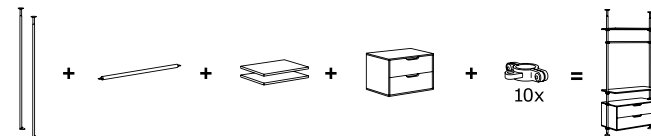

Drawer ..... White

50×58×16cm.	001.214.55	£17
75×58×16cm.	801.214.56	£19
100×58×16cm.	001.214.60	£21

Storage with compartments ..... Transparent/grey

50×58cm.	001.473.99	£16
75×58cm.	401.474.01	£21
100×58cm.	401.473.97	£27

Storage with 9 compartments ..... Beige/felt

50×58cm.	901.393.33	£15

Storage with 12 compartments ..... Beige/felt

75×58cm.	501.465.28	£19

Storage with 18 compartments ..... Beige/felt

100×58cm.	901.465.26	£25

Storage with compartments ..... Textile/white

50×58cm.	801.079.74	£12

Baskets/3pk ..... Textile/white

30×34×32cm.	501.079.75	£25

Boxes ..... Set of 6

White	900.505.90	£6.99
Black	901.225.87	£6.99

Clothes rail ..... Beige

L50cm.	801.060.69	£2
L75cm.	301.209.92	£3
L100cm.	001.060.68	£4

Lid ..... White

50×58cm.	500.194.17	£2
75×58cm.	901.209.94	£3
100×58cm.	900.194.15	£4

Plastic box ..... White

50×58cm.	700.194.21	£4
75×58cm.	101.209.93	£6
100×58cm.	500.194.22	£8

Rails/2pk 600.194.26 **£2**

Trousers hanger ..... Beige

75×58cm.	801.209.18	£15
100×58cm.	901.067.85	£16

Trousers hanger with 5 compartments ..... Beige

100×58cm.	401.411.40	£30

Shoe rack ..... Beige

W50cm.	001.411.61	£4
W75cm.	601.411.58	£5
W100cm.	801.411.57	£6

Shoe organiser ..... Beige

75×58cm.	601.209.24	£28
100×58cm.	201.079.72	£30

Rack with 16 hooks ..... Beige

56×7.5cm.	601.498.47	£4.99

STOLMEN

How to Build:

Width×Depth×Height (cm.)

Post ..... Aluminium		
H210-330cm.	700.602.84	£20

Shelf ..... White

55×50cm.	900.602.83	£10
110×50cm.	100.602.82	£14

Chest of drawers ..... White

55×50×45	700.615.56	£45
110×50×45	000.624.70	£60

Clothes rail ..... Steel

L55cm.	100.602.77	£3
L110cm.	300.602.76	£6

Trousers hanger ..... Steel

L110cm.	200.624.69	£12

Shoe rack ..... Steel

W55cm.	400.624.73	£6
W110cm.	600.624.72	£12

Hook ..... Steel

H8cm.	700.602.79	£2

Choose a combination of posts, suspension fittings, clothes rails, shelves, trousers hangers, drawer units, etc. to meet your specific storage needs.

Mounting fittings ..... Aluminium

Individual	600.762.85	£2
6pk	100.896.62	£12

End fittings/2pk ..... Aluminium

	701.066.06	£2

Mirror with storage unit ..... 32×152cm.

	401.067.35	£35