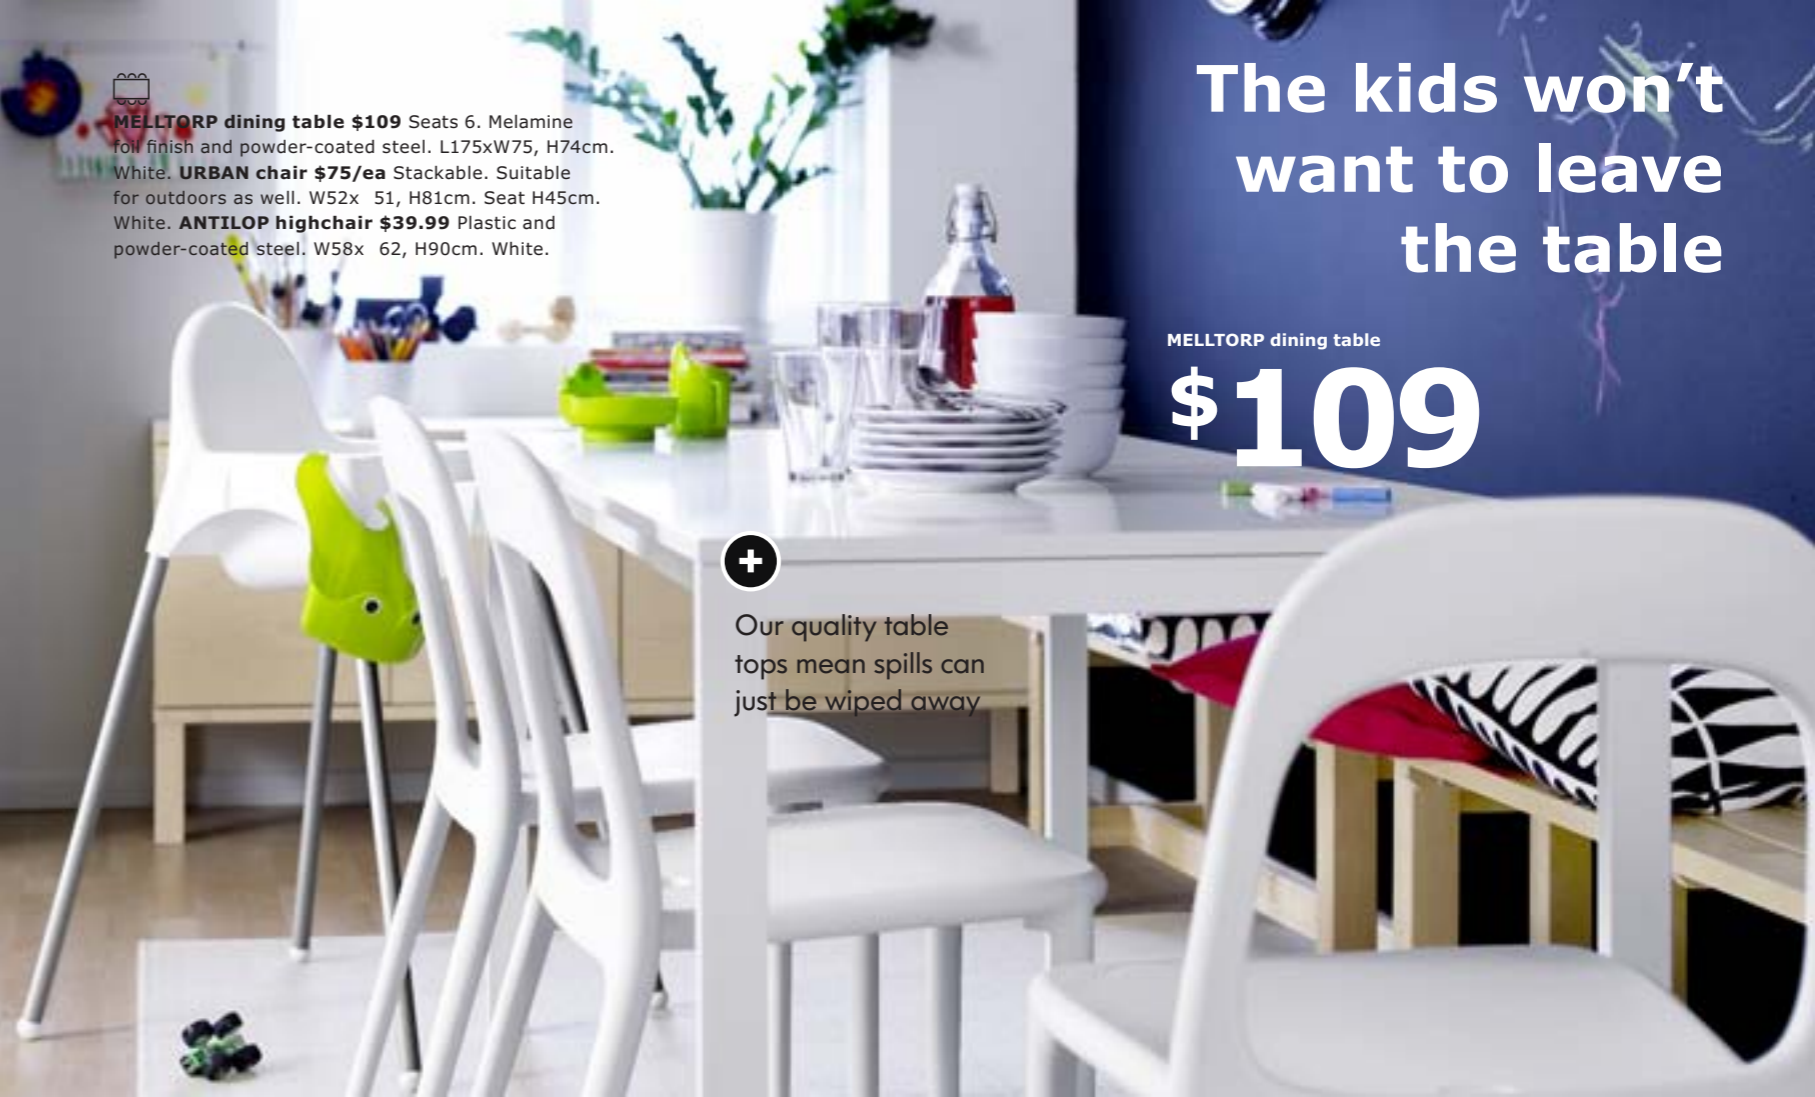

6

**MELLTORP dining table \$109** Seats 6. Melamine foil finish and powder-coated steel. L175xW75, H74cm. White. **URBAN chair \$75/ea** Stackable. Suitable for outdoors as well. W52x 51, H81cm. Seat H45cm. White. **ANTILOP highchair \$39.99** Plastic and powder-coated steel. W58x 62, H90cm. White.