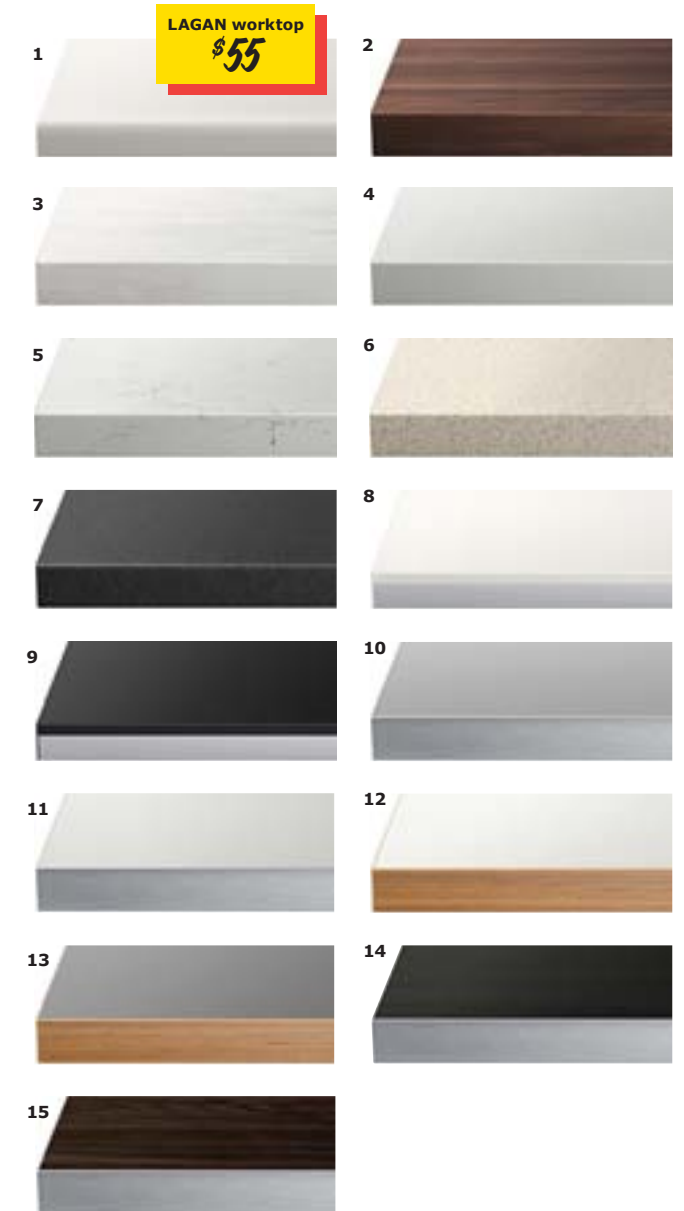

NUMERÄR worktop
Black with metal effect edge. L246cm.

$115

All worktops (except LAGAN) have a 10-year guarantee. Find out more on p. 51.

Precut laminate worktops

Easy to clean, heat- and scratch-resistant, laminate worktops are available in lots of finishes.

LAGAN: Laminate worktop with rounded edges. Thickness: 2.8cm.

PRÄGEL: Laminate worktop with rounded edges. Thickness: 3.8cm.

NUMERÄR: Laminate worktops with square edges. Thickness: 3.8cm.

	Length cm:	126	186	220	246
	Depth cm:	62	62	60.6	62
1. LAGAN white					$55
2. PRÄGEL walnut effect	$55	$75		$95	
3. PRÄGEL wood effect white	$55	$75		$95	
4. PRÄGEL white	$55	$75		$95	
5. PRÄGEL marble effect white	$55	$75		$95	
6. PRÄGEL stone effect white	$55	$75		$95	
7. PRÄGEL stone effect black	$55	$75		$95	
8. NUMERÄR white with metal effect edge	$75	$95		$115	
9. NUMERÄR black with metal effect edge	$75	$95		$115	
10. NUMERÄR grey with aluminium effect edge	$75	$95		$115	
11. NUMERÄR white with aluminium effect edge	$75	$95		$115	
12. NUMERÄR white with wood effect edge	$75	$95		$115	
13. NUMERÄR dark grey with wood effect edge	$75	$95		$115	
14. NUMERÄR brown-black with metal effect edge	$75	$95		$115	
15. NUMERÄR brown with metal effect edge	$75	$95		$115