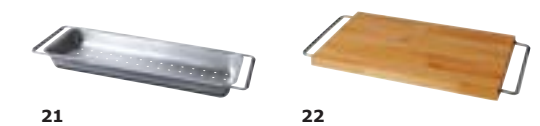

Organisers for DOMSJÖ sinks

21. **DOMSJÖ rinsing basket $39** Fits in DOMSJÖ sink bowl; rests on the sink bowl edge for easy rinsing. Stainless steel, stainless steel. L53xW19.5, H5cm.
22. **DOMSJÖ chopping board $25** Fits in DOMSJÖ sink bowl; rests on the sink bowl edge, thereby providing extra work space. Oil, solid beech. L53xW29cm.