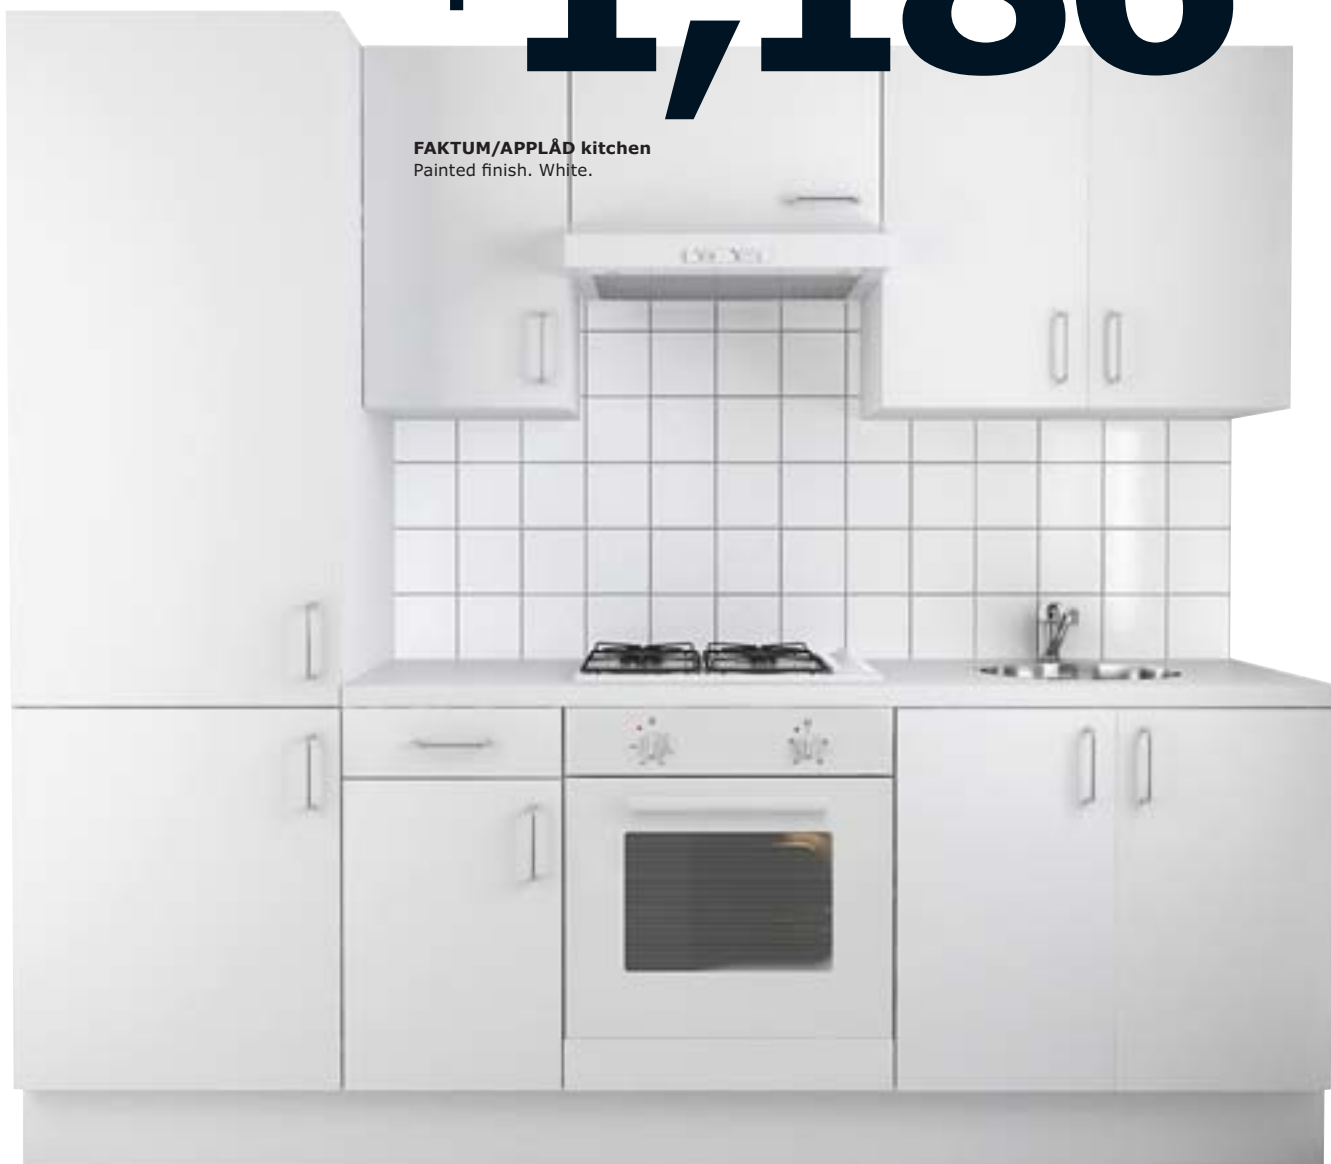

$1,186

FAKTUM/APPLÅD kitchen
Painted finish. White.

Open daily: IKEA Alexandra (10am - 10pm), IKEA Tampines (10am - 11pm)

Email: customerservice.ikeasg@ikano.asia Website: www.IKEA.com.sg

Tel: 6786-6868 Fax: 6786-6888

While every reasonable effort has been made to ensure that information is correct at the time of print, IKEA reserves the right to correct any misprints or adjust prices due to situations beyond our control. All featured products are available on a while stocks last basis.