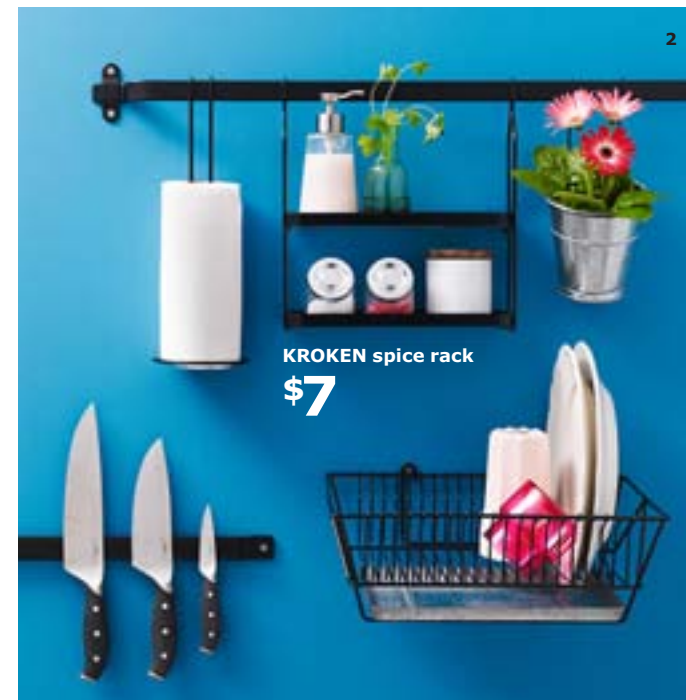

# Wall organisers

GRUNDTAL rail, L120cm  
\$15

BYGEL rail  
\$6

KROKEN spice rack  
\$7