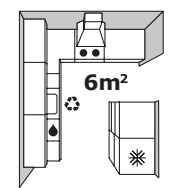

FAKTUM/NEXUS kitchen
$4,363

IKEA friends VISA 36-mth 0% p.a. Instalment Payment Plan
$121/mth*
(1st month $128)

*This figure is rounded down to the nearest dollar and payable monthly. The actual accumulated difference will be added to your first month instalment.

Read more on the *IKEA friends VISA* Interest-free Instalment Payment Plan on p. 50 or visit www.IKEA.com.sg