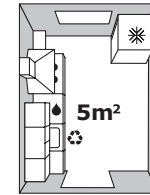

FAKTUM/STÅT kitchen

$2,505

IKEA friends VISA 36-mth 0% p.a. Instalment Payment Plan

$69/mth*
(1st month $90)

*This figure is rounded down to the nearest dollar and payable monthly. The actual accumulated difference will be added to your first month instalment.

Read more on the **IKEA friends VISA** Interest-free Instalment Payment Plan on p. 50 or visit www.IKEA.com.sg