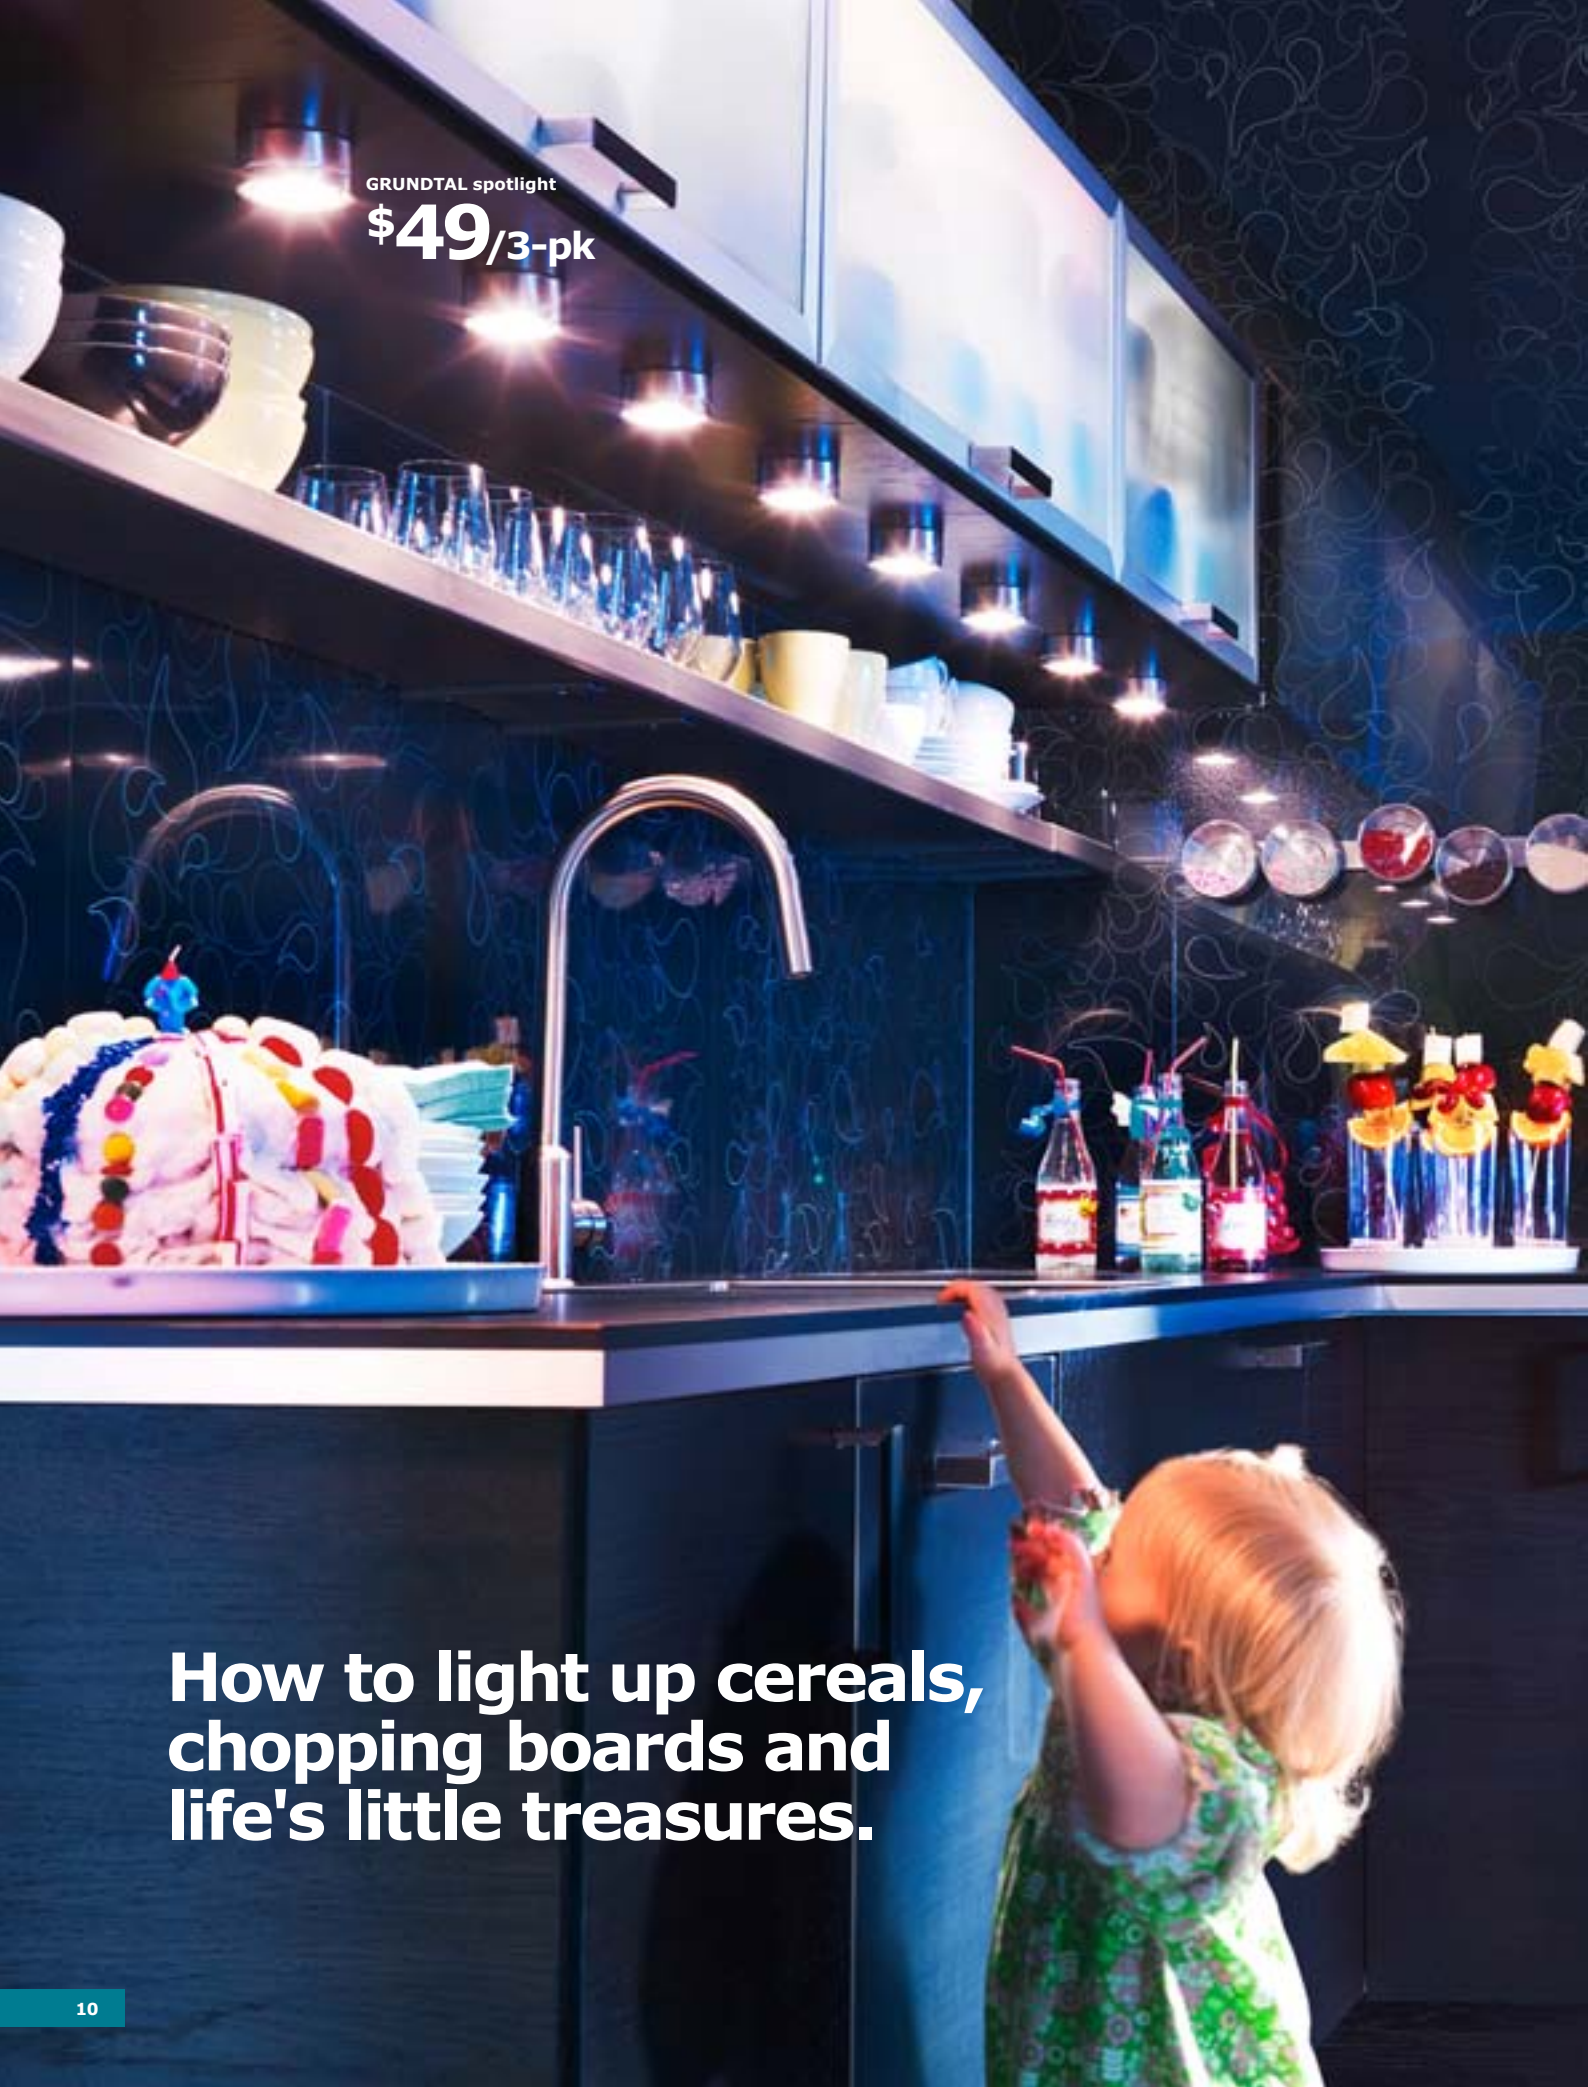

GRUNDTAL spotlight
$49/3-pk

**How to light up cereals,
chopping boards and
life's little treasures.**

LEFT PAGE:
FAKTUM kitchen with NEXUS brown-black doors and drawer fronts $4,363 NEXUS doors/drawer fronts in stained, clear lacquered oak veneer. Styled with TYDA stainless steel handles and NUMERÄR black laminate worktop with metal effect edge.
GRUNDTAL spotlight $49/3-pk 3 halogen bulbs included. Nickel-plated steel and glass. Designer: Mikael Warnhammar.

THIS PAGE:
BASISK pendant lamp $29 Shade of mouth blown glass; each shade is unique. Nickel-plated steel. Shade: glass. Designer: Wiebke Braasch. Shade Ø22cm. White.
GRUNDTAL cabinet lighting $39 Provides a focused light; good for lighting up smaller areas. Light source is included. Nickel-plated steel. Designer: Mikael Warnhammar. L35cm.

FAKTUM/NEXUS kitchen
$4,363

IKEA friends VISA 36-mth 0% p.a. Instalment Payment Plan
$121/mth*
(1st month $128)

*This figure is rounded down to the nearest dollar and payable monthly. The actual accumulated difference will be added to your first month instalment.

Read more on the *IKEA friends VISA* Interest-free Instalment Payment Plan on p. 50 or visit www.IKEA.com.sg