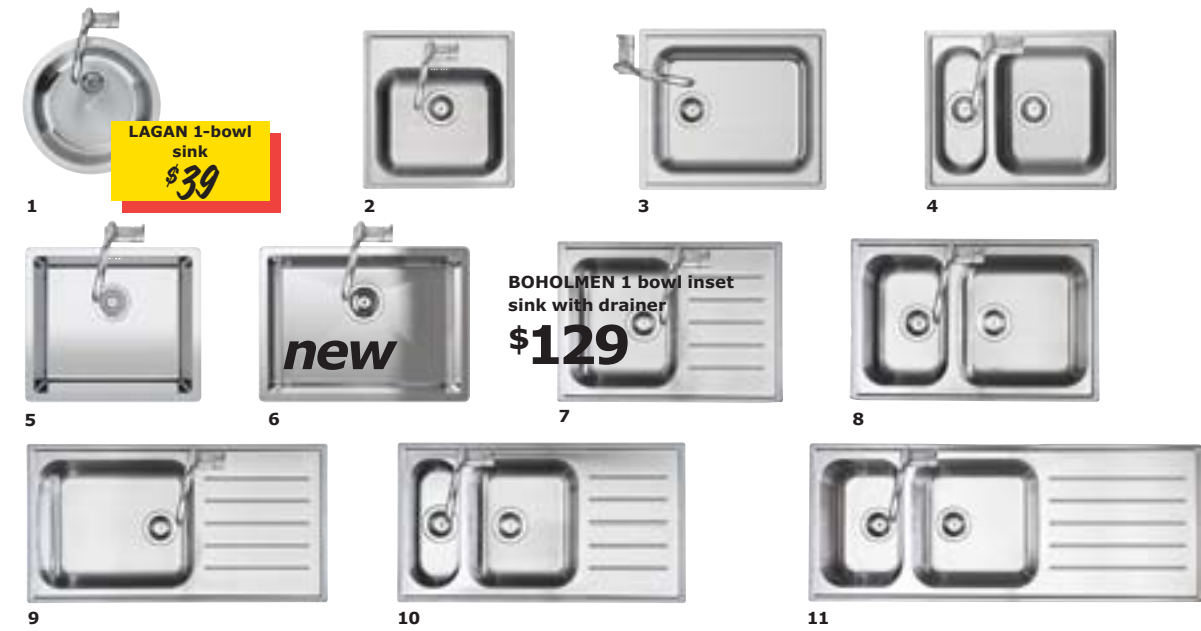

Stainless steel sinks

1. **LAGAN single-bowl inset sink $39** Fits cabinet frames min. 50cm wide. Stainless steel. Ø45, H15cm.
2. **BOHOLMEN single-bowl inset sink $109** Fits cabinet frames min. 50cm wide. Stainless steel. L48xD50, H18cm.
3. **BOHOLMEN single-bowl inset sink $169** Fits in a 80cm wide cabinet frame. Stainless steel. L58xD50, H18cm.
4. **BOHOLMEN inset sink 1 1/2 bowl $149** Reversible; can be used with the big bowl to the right or left. Fits cabinet frames min. 80cm wide. Stainless steel. L60xD50, H18cm.
5. **BREDSKÅR sink $499** Fits in cabinet frames 60cm wide. Stainless steel. L52xD46, H18cm.
6. **new BREDSKÅR sink $595** Fits in a 80cm wide cabinet frame. Stainless steel. L62xD46, H18cm.
7. **BOHOLMEN 1 bowl inset sink with drainer $129** Reversible; can be used

- with the drainer to the right or left. Fits cabinet frames min. 50cm wide. Stainless steel. L70xD50, H18cm.
8. **BOHOLMEN double-bowl inset sink $169** Reversible sink; can be used with the big bowl to the right or left. Fits cabinet frames min. 80cm wide. Stainless steel. L77xD50, H18cm.
9. **BOHOLMEN 1 bowl inset sink with drainer $199** Reversible; can be used with the drainer to the right or left. Fits cabinet frames min. 60cm wide. Stainless steel. L96xD50, H18cm.
10. **BOHOLMEN 1 1/2 bowl insert sink with drainer $199** Reversible; can be used with the drainer to the right or left. Fits cabinet frames min. 60cm wide. Stainless steel. L90xD50, H18cm.
11. **BOHOLMEN 2 bowl inset sink with drainer $299** Reversible; can be used with the drainer to the right or left. Fits cabinet frames min. 80cm wide. Stainless steel. L125xD50, H18cm.