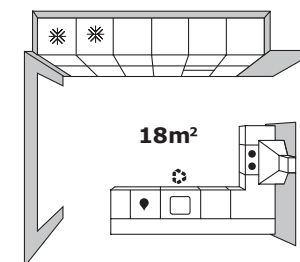

FAKTUM/LIDINGÖ kitchen $4,996

IKEA friends VISA 36-mth 0% p.a. Instalment Payment Plan $138/mth*
(1st month $166)

*This figure is rounded down to the nearest dollar and payable monthly. The actual accumulated difference will be added to your first month instalment.

Read more on the [IKEA friends VISA Interest-free Instalment Payment Plan](https://www.IKEA.com.sg) on p. 50 or visit www.IKEA.com.sg