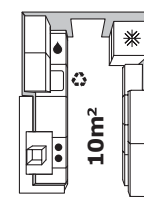

FAKTUM/ABSTRAKT kitchen
$5,213

IKEA friends VISA 36-mth 0% p.a.
Instalment Payment Plan

$144/mth*
(1st month $173)

*This figure is rounded down to the nearest dollar and payable monthly. The actual accumulated difference will be added to your first month instalment.

Read more on the IKEA friends VISA Interest-free Instalment Payment Plan on p. 50 or visit www.IKEA.com.sg