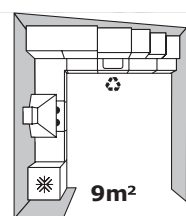

9m²

FAKTUM/ABSTRAKT kitchen

$4,436

IKEA friends VISA 36-mth 0% p.a. Instalment Payment Plan

$123/mth*

(1st month $131)