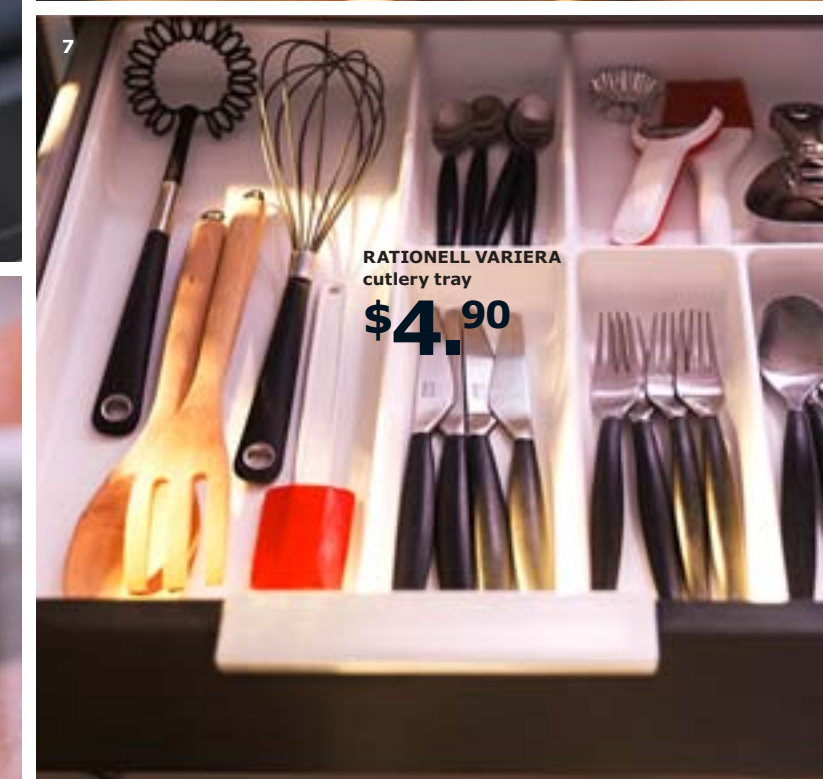

2

3

5

RATIONELL VARIERA  
cutlery tray  
**\$4.90**

7