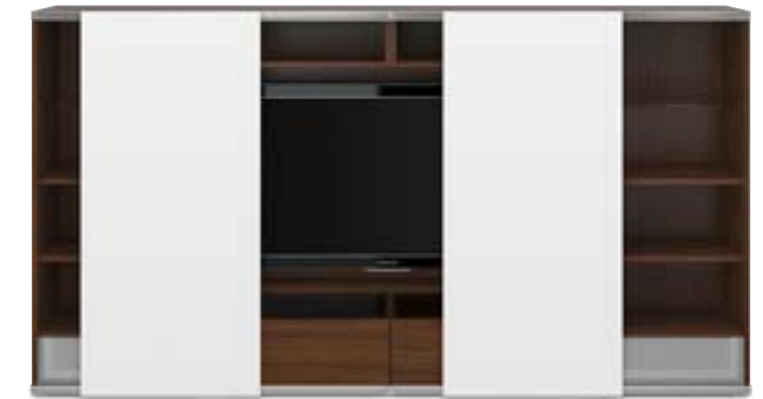

BESTÅ BURS desk/wall shelf combination \$798 Foil finish. Designer: Mikael Warnhammar. W180xD40cm. High-gloss grey.

BESTÅ/INREDA TV/storage combination with sliding doors

\$657

BESTÅ/INREDA TV/storage comb with sliding doors \$657 Sliding doors save space when open and hide the TV when you are not watching. Foil finish and tempered glass. Designer: Mikael Warnhammar. W240xD40, H128cm. Walnut effect/white.