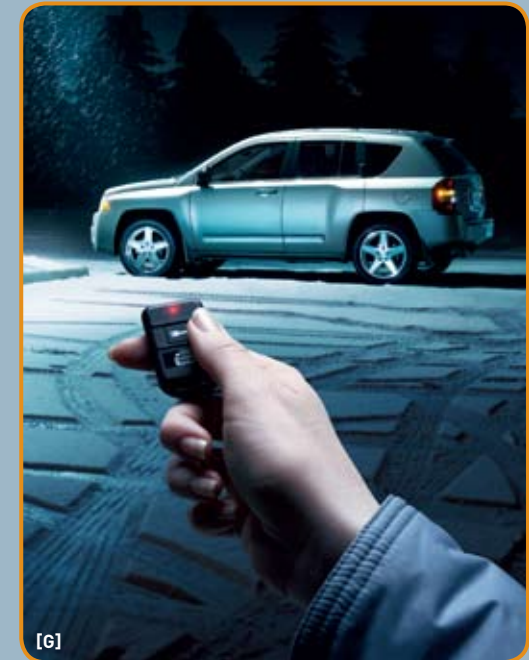

[D]

RAQ

[E]

RAK

[F]

REF

[G]