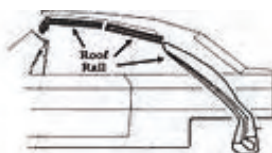

4583685B 49-52
Molded roof rail (6 pcs). (10.721-15) ..... $230.25 SET