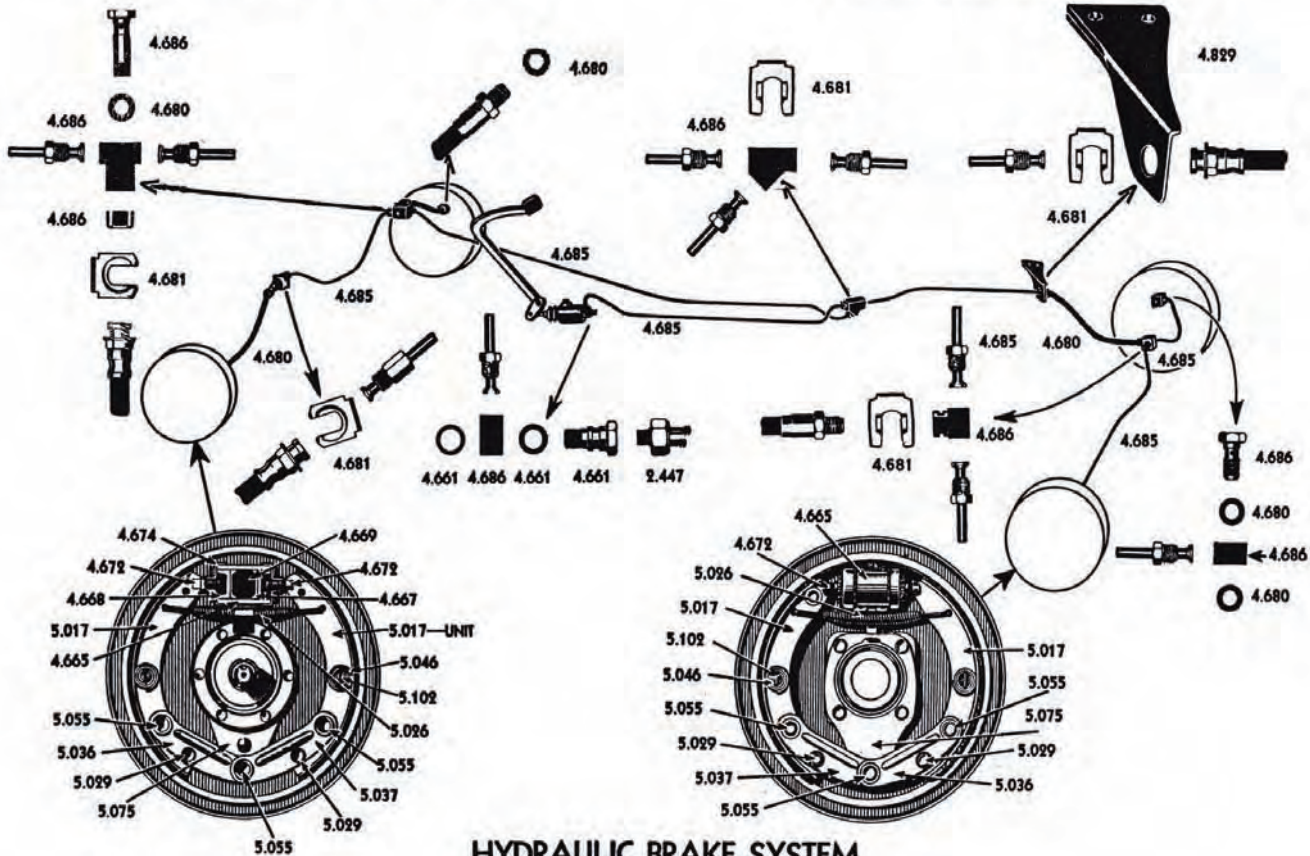

HYDRAULIC BRAKE SYSTEM

Providing part numbers speeds up your order, improves accuracy and helps us maintain low prices.

• See Illustration Index for core charge information and a list of abbreviations. For Body Model information, see Section 5C • 113

180C