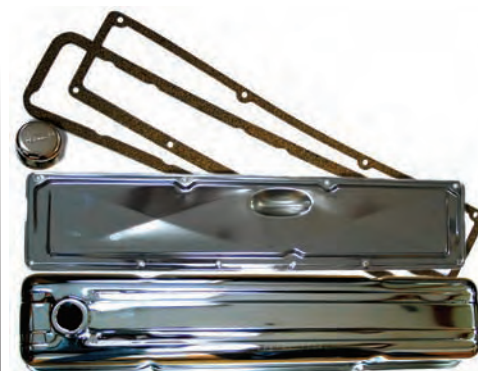

Valve & Rocker Cover Set

3836614S 37-62
235ci chromed valve & rocker covers
w/ breather cap and gaskets. Excellent
finish. (00.386-15) ..... $88.50 SET

Returns require a return authorization number, Please call.