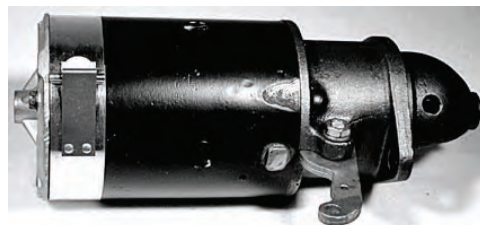

Section 40C: Starters & Related

Format = Part No., Year, Description, Original Chevrolet Parts Book Group No., Price and Unit of Measure.

Starter Switch

362941 29-37
Foot starter (NOS)
(02.100-4) ..... $19.00 EA

820052A 38-48
(02.100-15) ..... $18.25 EA

Starter Pedal Return Spring

3654152 37-48
Return spring
(02.029-2) ..... $5.50 EA

Starter Solenoid Boot

1912448 49-58
(02.113-3) ..... $10.00 EA

Starter Solenoid

1118135 49-54
Also fits 53-55 Corvette
(02.100-15) ..... $49.50 EA

Starter Solenoid Repair Kit

1118135A 49-54
Also fits 53-55 Corvette
(02.100-0) ..... $12.50 EA

Insulator

1118135C 49-64
Molded, keeps solenoid cool.
(02.100-15) ..... $16.75 EA

Polarity Reverse Switch

1889827 41-42
On starter, w/ 1in. x 1-1/2in. base (NOS)
(02.117-4) ..... $38.00 EA

1907122 46-48
On starter (NOS)
(02.117-4) ..... $44.00 EA

1881929 41-48
Wiring harness for reverse polarity switch.
(02.122-15) ..... $20.25 EA

Engine Crank

3661378 37-47
If you have the muscles, this is the ultimate starter. Manual start. Hardened steel reproduction. (00.239-15) $60.00 EA

Starter Rebuild Service

1864489 37
Rebuild yours (02.041-15) ..... $136.50 EA

Starter

1107108 38-48
Foot operated ($50 core)
(02.041-15) ..... $115.50 EA