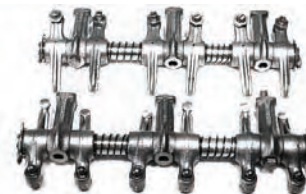

Rocker Assembly

838244B	37-39
Fits 216ci ($100 core) (00.352-15)	$258.00 PR
609925	40
Fits 216ci ($100 core) (00.352-15)	$258.00 PR
609924	41-53
Fits 216ci ($50 core) (00.352-15)	$206.00 PR
3729191	50-58
235ci ($50 core) (00.352-15)	$206.00 PR

Providing part numbers speeds up your order, improves accuracy and helps us maintain low prices.

• See Illustration Index for core charge information and a list of abbreviations. For Body Model information, see Section 5C • 37