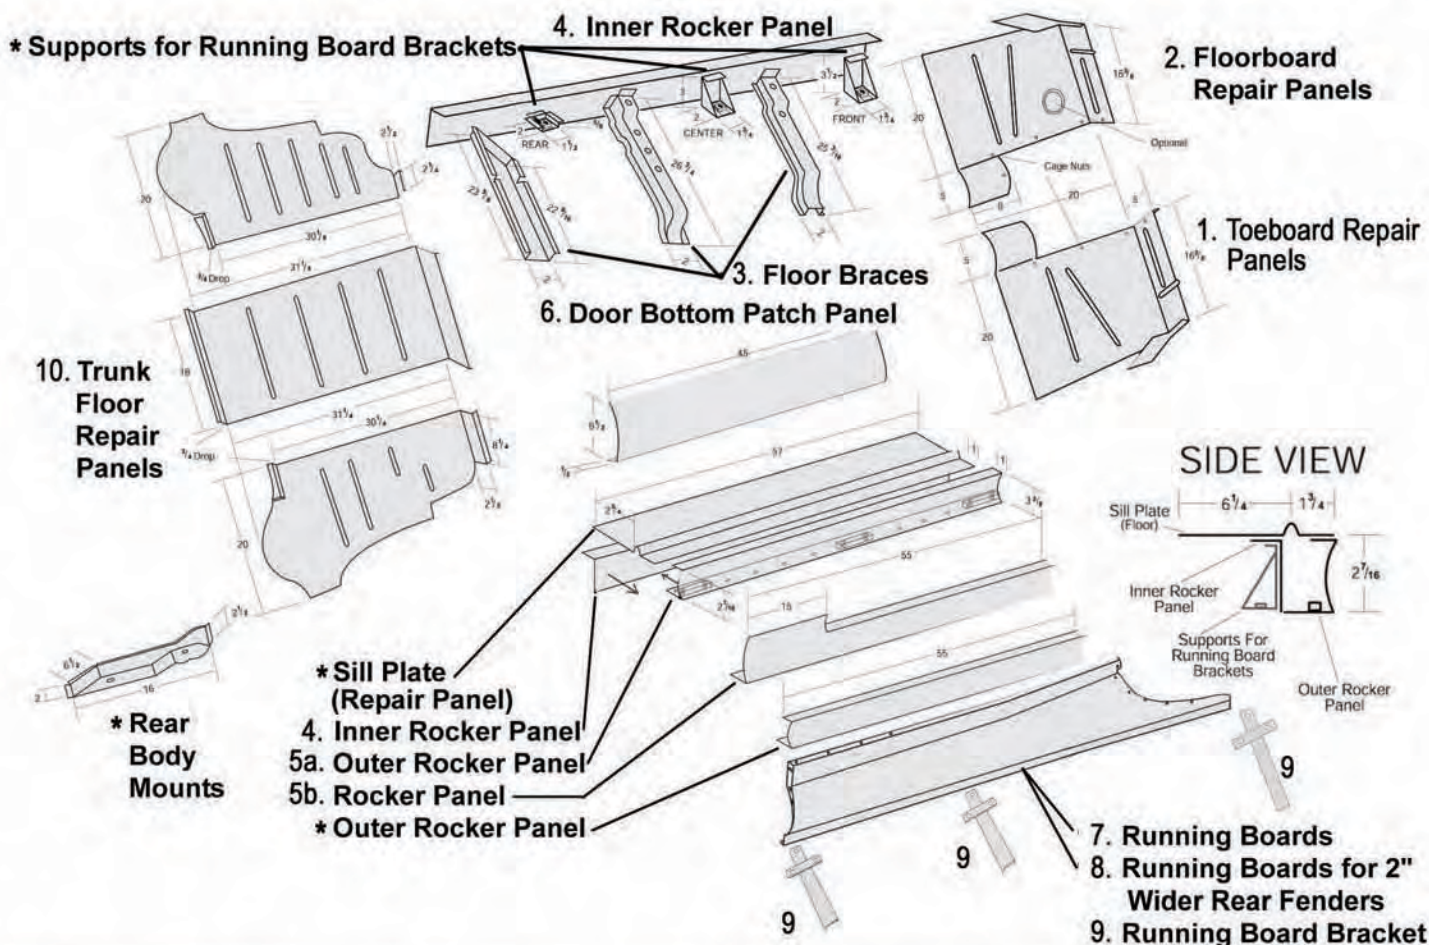

Section 295C: Sheet Metal 1940 Fabricated Body Parts

Format = Part No., Year, Description, Original Chevrolet Parts Book Group No., Price and Unit of Measure.

1. Toe Board Repair Panel

12353	40	Left side.	(-15) $90.00 EA
12354	40	Right side.	(-15) $90.00 EA

2. Floorboard Repair Panels

4132412L40	40	Front, left.	(12.980-15) $175.50 EA
4132412R40	40	Front, right.	(12.980-15) $175.50 EA
4132414L40	40	Rear, left.	(-15) $50.00 EA
4132414R40	40	Rear, right.	(-15) $50.00 EA
12355	40	Center, left (under seat).	(-15) $125.00 EA
12356	40	Center, right (under seat).	(-15) $125.00 EA

4. Inner Rocker Panel

4103091I	40	Left	(12.934-2) $42.25 EA
4103092I	40	Right	(12.934-2) $42.25 EA
4103093B	40	Welds to inner rocker panel. Set of six.	(12.934-15) $63.00 SET

6. Door Bottom Patch Panel

4103264A	40	Repair panel. Fits L or R.	(10.351-3) $59.75 EA

7. Running Boards

3653587A	40	Stock fiberglass.	(08.299-15) $419.00 L&R
3653587C	40	Smooth fiberglass.	(08.299-15) $273.00 L&R
3653587S	40	Smooth steel.	(08.299-0) $361.25 L&R

8. Running Boards for 2in. Wider Rear

3653587CW	40	Smooth fiberglass.	(08.299-15) $294.00 PR
3653587SW	40	Smooth steel.	(07.016-0) $377.25 L&R

9. Running Board Brackets

3653582CL	40	Front left (10-3/4in.).	(07.016-15) $30.00 EA
3653582CR	40	Front right (10-3/4in.).	(07.016-15) $30.00 EA
3653582	40	Center or rear (left or right) (9in.).	(07.016-15) $30.00 EA

10. Trunk Floor Repair Panels

4117486S	40	3 pcs. Sedan or Coupe.	(12.981-15) $237.50 SET

Oversize shipping charges may apply to some sheetmetal parts. Please call for rate.

Providing part numbers speeds up your order, improves accuracy and helps us maintain low prices.

See Illustration Index for core charge information and a list of abbreviations. For Body Model information, see Section 5C

295C