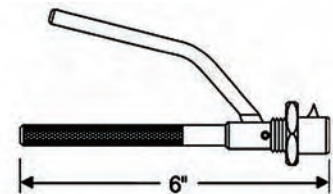

Tools-Interior

4088134A. .... All
Installs door handle ferrules. Return tool in same condition as sent for a $20 refund (Does not work with Ferrule part #4125630). (10.537-15) ..... $40.25 EA