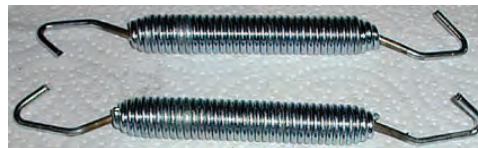

Brake Shoe Return Springs

475511 36-50
2 wheels (2 pcs) (05.026-2) . . . $6.75 SET