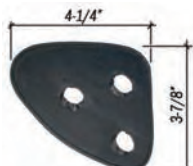

Rumble Seat Latch

4059062 37-38
Coupe MSTR DLX
(12.242-15) . . . \$80.00 SET

Rumble Seat Step

369497 29-38
Metal plate w/
threaded shaft and
rubber pad with
Bowtie emblem
(09.470-0) \$23.25 EA

597556A 37-38
Rubber pad for bracket
(09.470-15) \$7.00 EA