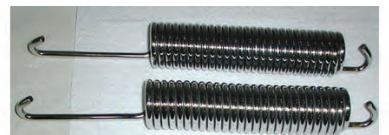

1949-54 Hood Hinge Springs

3700259 49-54
Correct size for 1949-52 (will work for
1953-54 but smaller diameter than
original).
(08.013-15) ..... $52.75 PR