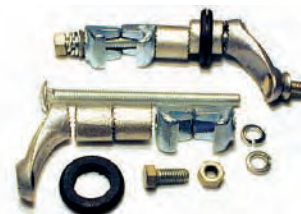

Fog Light Bracket

5933244	All
W/ apron on bumper brackets.	
(09.774-15)	$38.75 SET

986120A	42-54
Grommet (rubber), in apron.	
(09.774-15)	$12.50 PR