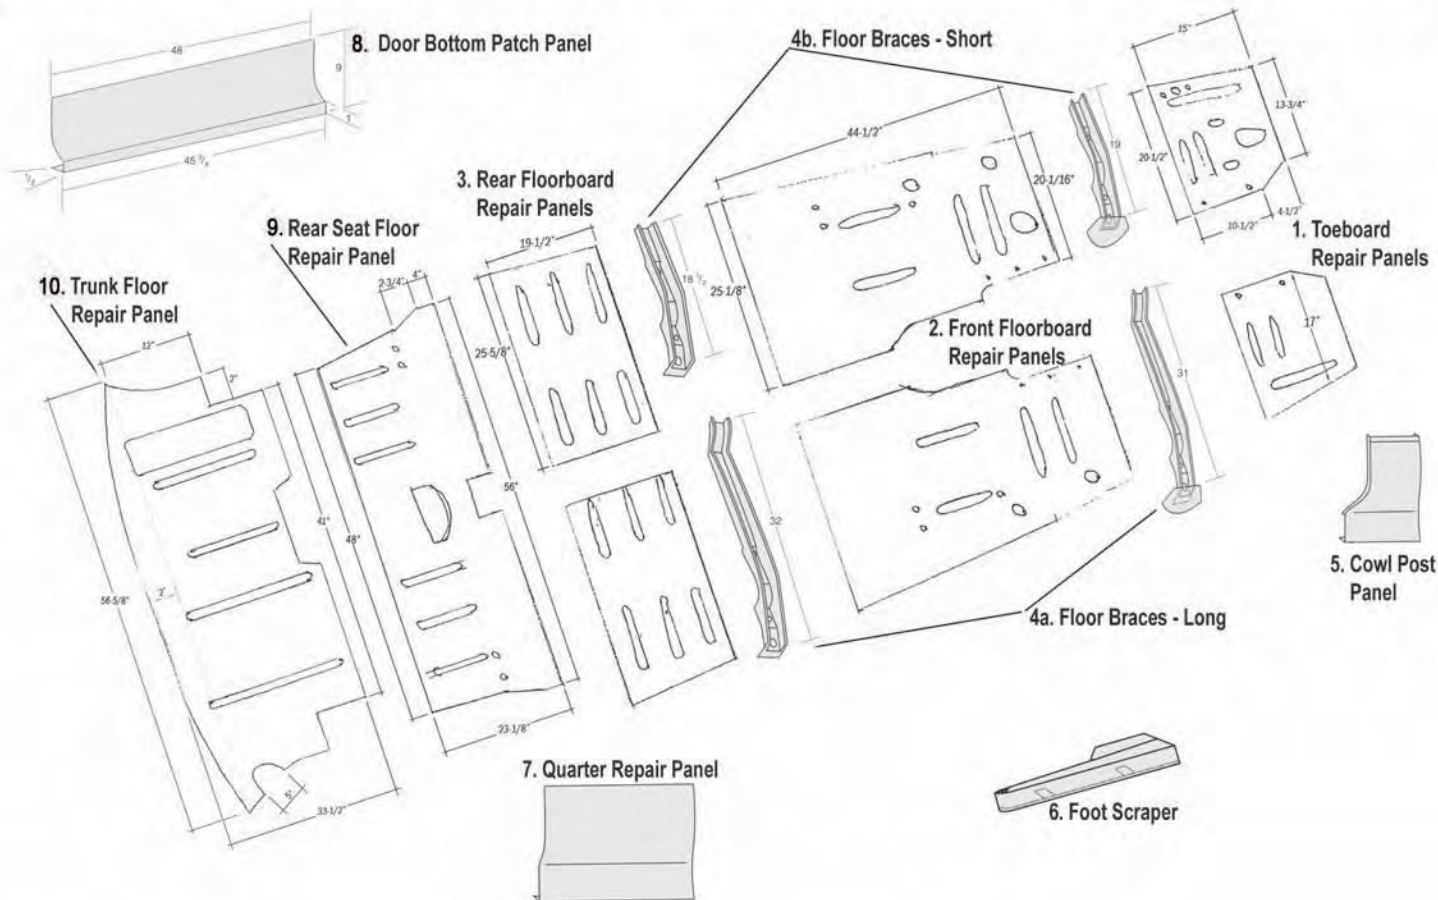

Section 295C: Sheet Metal 1941-48 Fabricated Body Parts

Format = Part No., Year, Description, Original Chevrolet Parts Book Group No., Price and Unit of Measure.

1. Toe Board Repair Panel

4132412TL48	41-48	Left side.	(12.980-15)	$105.00	EA
4132412TR48	41-48	Right side.	(12.980-15)	$105.00	EA

2 & 3. Floorboard Repair Panels

4132412L48	41-48	Front left.	(12.980-2)	$210.00	EA
4132412R48	41-48	Front right.	(12.980-2)	$210.00	EA
4132414L48	41-48	Rear left.	(12.980-2)	$63.00	EA
4132414R48	41-48	Rear right.	(12.980-2)	$63.00	EA

4a. Inner Rocker Panel

4132450	41-48	Inner repair.	(12.934-3)	$38.50	EA

Outer Rocker Panel w/ Threaded Points For 4b. Running Board Brackets

4148902	41-48	Rocker panel.	(12.934-15)	$36.75	EA

5. Rocker Panel

4148902A	41-48	Left. W/ top sill.	(12.934-15)	$200.00	SET
4148902B	41-48	Right. W/ top sill.	(12.934-15)	$200.00	SET

6. Foot Scraper Extension

3664353	42-48	Left.	(08.153-15)	$72.00	EA
3664354	42-48	Right.	(08.153-15)	$72.00	EA

7. Quarter Repair Panel

4550592	41-48	Left or Right. Lower (forward of wheel well).	(12.944-15)	$35.25	EA

8. Door Bottom Patch Panel

4114390B	41-48	Repair panel, left.	(10.351-15)	$47.25	EA
4114390A	41-48	Repair panel, right.	(10.351-15)	$47.25	EA

9. Floor Repair Panel

4132415	41-48	Under rear seat.	(12.980-15)	$115.50	EA

10. Trunk Floor Repair Panel

4117487S	41-48	1 piece with spare tire well cut-out.	(12.981-15)	$199.50	SET
4117487	41-48	1 piece w/o spare tire well. ...	(12.981-15)	$199.50	EA

Oversize shipping charges may apply to some sheetmetal parts. Please call for rate.

295C

Providing part numbers speeds up your order, improves accuracy and helps us maintain low prices.

See Illustration Index for core charge information and a list of abbreviations. For Body Model information, see Section 5C 171