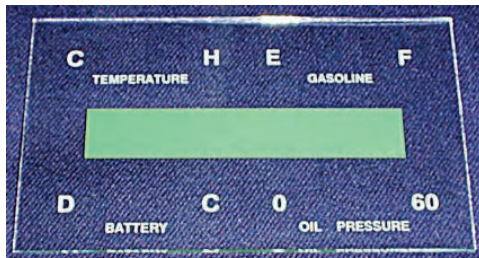

Instrument Glass-cont.

1582543 53-54
53 w/ Powerglide, 54 all
(09.748-15) . . . . . $30.00 EA

Washer -Dash Trim

350054 . . . . . All
Hat shaped washer.
Known uses: 41
fender top ornaments,
washboards &
dash trim (16 pcs).

(08.040-2) . . . . . $8.75 SET