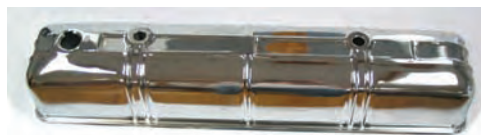

Section 22C: Engine Components, Valve Covers, Rods, Bearings, Oil Pumps & Related

Format = Part No., Year, Description, Original Chevrolet Parts Book Group No., Price and Unit of Measure.

22C

Valve Cover

3686784C 37-53
Chrome 1937-53 Chevy 216 6-cyl Valve
Cover - Unbaffled (-15) ..... $42.75 EA

Valve Cover-Grommets

838083 34-53
2 pcs
(00.413-15) ..... $4.00 PR