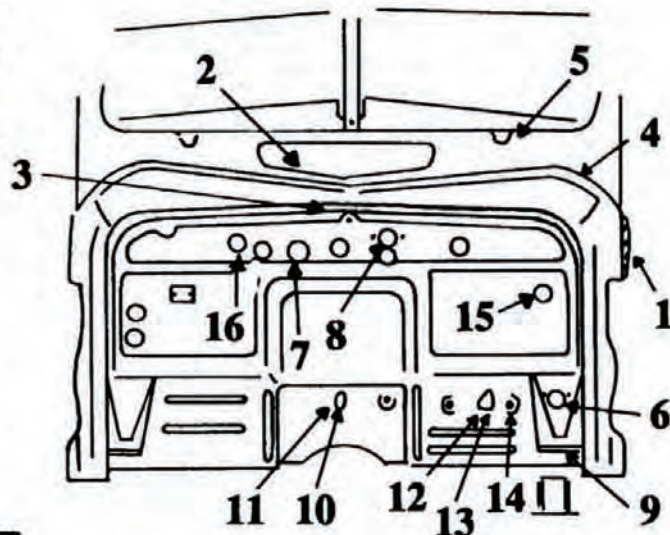

Section 310C: Firewalls, Firewall Pads & Firewall Grommets

Format = Part No., Year, Description, Original Chevrolet Parts Book Group No., Price and Unit of Measure.

Pricing and details for these items can be found in the following Sections Listed

1. 3663805
  42-48 Hood to Side of Cowl Seal
  Section 250C

2. 4081958
  37-48 Cowl Vent Gasket
  Section 370C

3. 3681751C
  41-48 Top/ 41-54 Cowl Plug
  Section 310C

10. 597434
  38-48 Starter Bellow Boot
  Section 320C

4. Hood to Cowl Seal
  Section 250C

11. 3654134
  38-48 Starter Rubber Button
  Section 320C

5. Wiper Transmission Gasket
  Section 370C

12. Steering Column Seal at Firewall
  Section 310C

6. 3653684
  39-48 Emergency Brake Rod Grommet
  Section 310C

13. Steering Column Grommet at Firewall
  Section 310C

7. 3681096B
  37-46 Ignition Cable Grommet
  Section 310C

14. 3653388
  39-54 Brake/ Clutch Bumper
  Section 320C

8. 3653785
  40-48 Temp/ Oil Pressure Throttle Grommet
  Section 310C

15. 3653762
  40-48 Main Wire Grommet
  Section 310C

9. Body Mount Pads
  Section 300C

16. 3653742
  40-48 Choke Grommet
  Section 310C

Returns require a return authorization number, Please call.