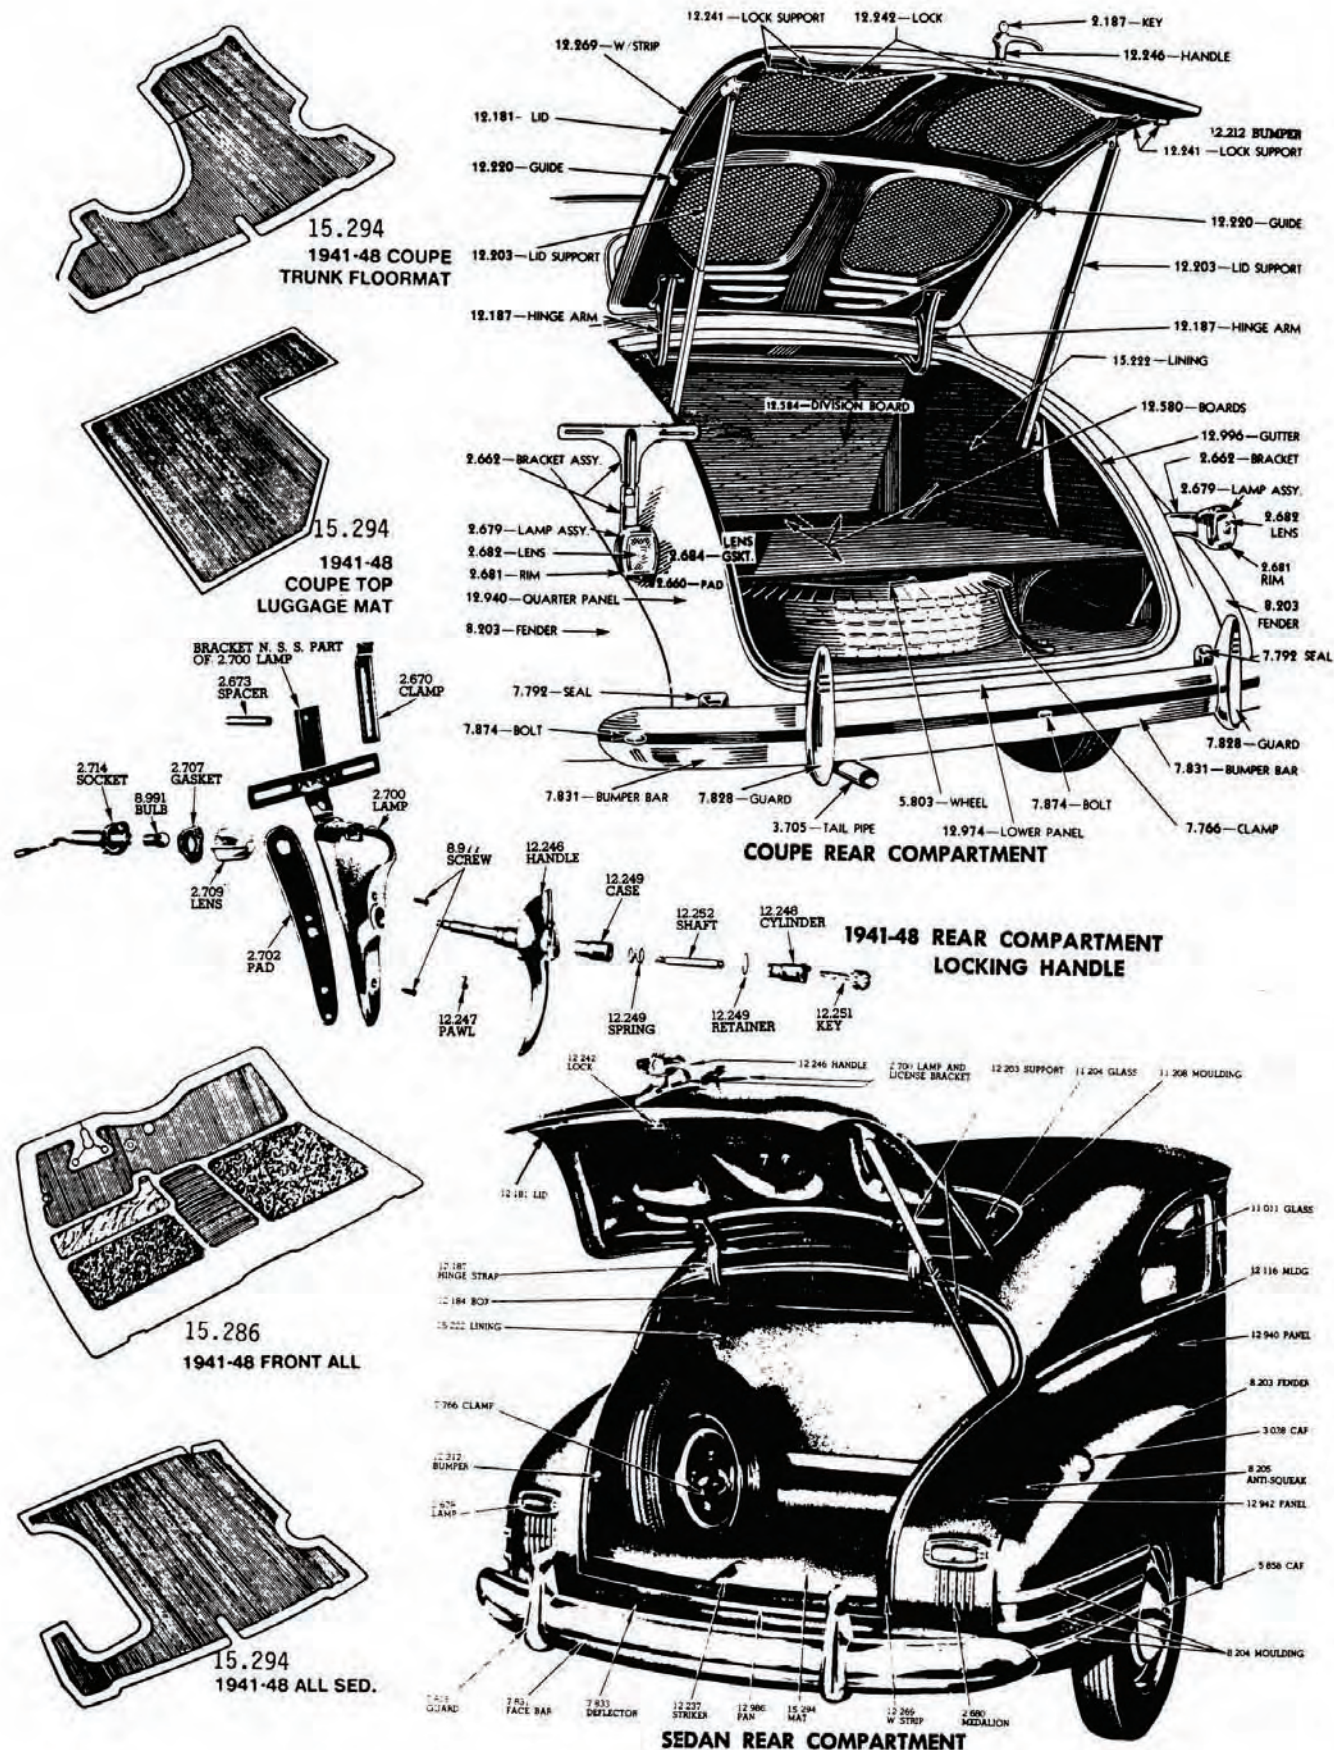

Section 490C: Trunk & Trunk Lid

Format = Part No., Year, Description, Original Chevrolet Parts Book Group No., Price and Unit of Measure.

490C