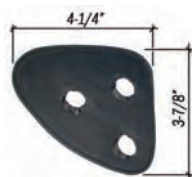

Air Duct Baffle

3688772 49-52
 Below battery.
 Right side.
 (12.803-3) \$29.50 EA

Rumble Seat Step

369497 29-38
 Metal plate w/
 threaded shaft and
 rubber pad with
 Bowtie emblem
 (09.470-0) \$23.25 EA

597556A 37-38
 Rubber pad for bracket
 (09.470-15) \$7.00 EA