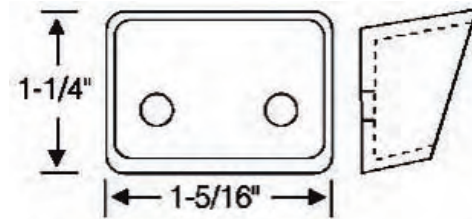

4134969 42-48
Base of folding post behind door glass
(steel cores) (14.122-15) ..... $57.50 PR

Rear Bow Bumper

4565772 49-52
For rear bow
(steel core)
(14.270-15) ..... $40.75 PR

Top Rest Rubber Pads

4125797 41
For top rests
in top well
(11.381-15) ..... $24.75 PR

3681070 42-48
For top rests
in top well
(16.400-15) ..... $5.00 SET

Quarter Glass Frame-Top Half

4628627 53-54
Chrome for upper left on Convertible
(11.024-15) ..... $83.50 EA

4628626 53-54
Chrome for upper right on Convertible
(11.024-15) ..... $83.50 EA