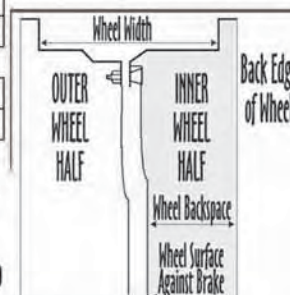

Providing part numbers speeds up your order, improves accuracy and helps us maintain low prices.

See Illustration Index for core charge information and a list of abbreviations. For Body Model information, see Section 5C