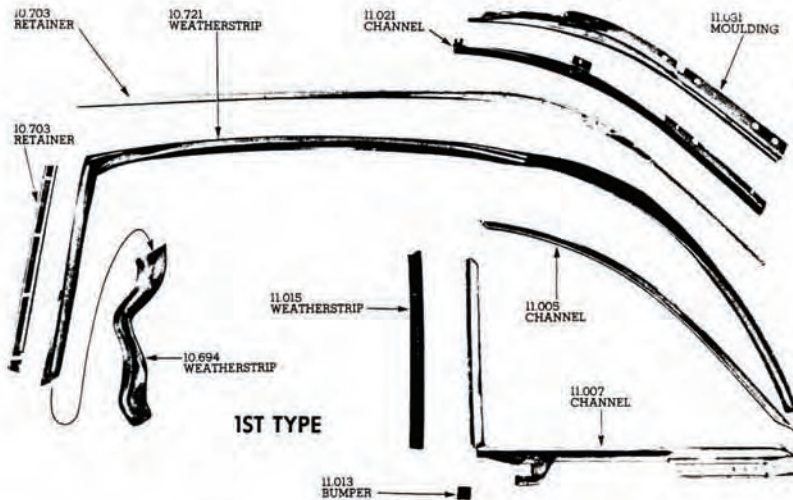

Section 440C: Door Vent Window Rubber & Related

Format = Part No., Year, Description, Original Chevrolet Parts Book Group No., Price and Unit of Measure.

Adhesives

3M Contact.....986199A
Rubber contact cement for gluing gravel guards, running board covers, gas pedal faces, leather, etc. Joins instantly when both sides are coated.
$28.75 qt

3M Weatherstrip 511114
Weatherstrip adhesive for bonding and sealing door and trunk seals. High bond strength. Never dries out or becomes hard.
11.5 oz. Black.
$7.50 tube

Krazy Glue 306105
Rubber-to-metal and rubber-to-rubber bonding. Splice window gaskets and sponge weatherstrip and more.
$2.50 tube

Adhesives

Windshield Sealer GL-14
Used to seal leaky windshields new and old. Also used to seal spliced area of new windshield gaskets. Will not dry out and crack.
$6.00 tube

Glass Setting Tape
All years and applications where weather lip is not necessary. Highest quality rubber and cork composition for swingout windshields, door vent windows, side windows having metal frames. Check thickness of old rubber.
603954..... 1/32" thick..... .25/in
603955..... 1/16" thick..... .25/in

440C

Providing part numbers speeds up your order, improves accuracy and helps us maintain low prices.

• See Illustration Index for core charge information and a list of abbreviations. For Body Model information, see Section 5C • 229