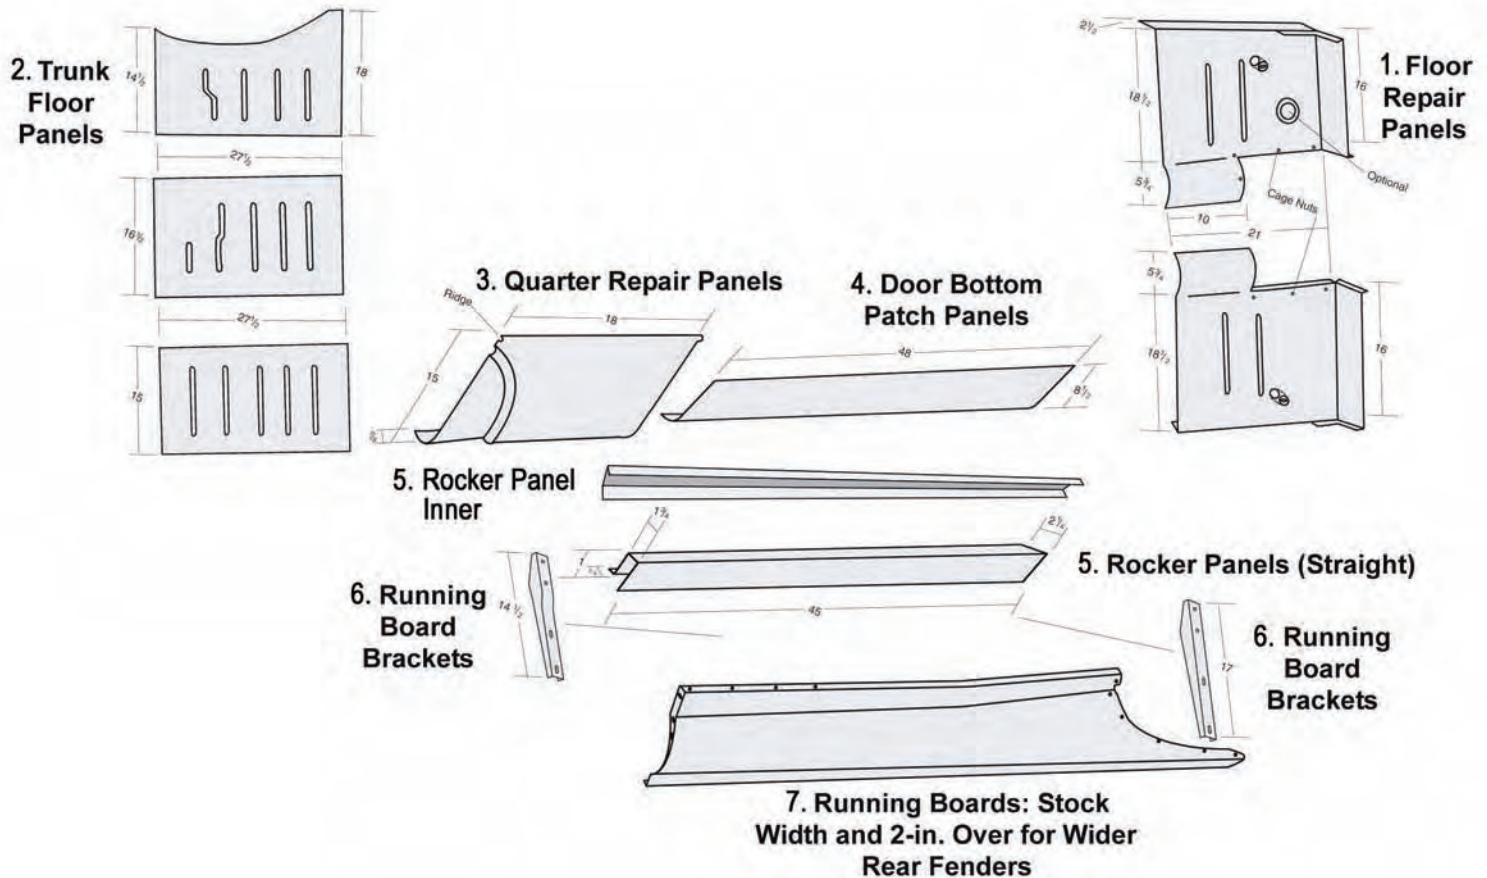

Section 295C: Sheet Metal 1937-39 Fabricated Body Parts

Format = Part No., Year, Description, Original Chevrolet Parts Book Group No., Price and Unit of Measure.

1. Floorboard Repair Panels

4132412L39	37-39	Front, left.	(12.980-3)	$228.00 EA
4132412R39	37-39	Front, right.	(12.980-3)	$228.00 EA

2. Trunk Floor Panels

4117485S	37-39	Sedan (3-pcs).	(12.981-15)	$201.00 SET

3. Quarter Repair Panel

391028	37-39	2-door sedan, right.	(12.944-15)	$65.50 EA

4. Door Bottom Patch Panel

4091056A	37-39	Repair panel.	(10.531-2)	$41.00 EA

5. Rocker Panel (Straight)

4091777A	37-39	2-door, left.	(12.934-3)	$52.50 EA
4091782A	37-39	2-door, right.	(12.934-3)	$52.50 EA
4091780A	37-39	Fits coupe. Left side.	(12.934-3)	$52.50 EA
4091779A	37-39	Fits Coupe. Right side.	(12.934-3)	$52.50 EA

5. Rocker Panel

4091777I	37-39	Right side, inner panel. Fits 37-39 Sedans & Coupes (need to cut length for Coupe).	(12.934-15)	$50.00 EA
4091778I	37-39	Left side, inner panel. Fits 37-39 Sedans & Coupes (need to cut length for Coupe).	(12.934-15)	$50.00 EA

6. Running Board Brackets

593692	37-39	Front (17in.)	(07.016-15)	$11.50 EA
593693	37-39	Rear (14-1/2in.)	(07.016-15)	$13.25 EA

7. Running Boards

602913A	37-38	Stock fiberglass	(08.299-15)	$419.00 L&R
602913C	37-38	Smooth fiberglass	(08.299-15)	$273.00 L&R
602913S	37-38	Smooth steel	(08.299-0)	$361.25 L&R
603957A	39	Stock fiberglass	(08.299-15)	$419.00 L&R
603957C	39	Smooth fiberglass	(08.299-15)	$273.00 L&R
603957S	39	Smooth steel	(08.299-0)	$361.25 L&R

7. Running Boards for 2in. Wider Rear Fenders

602913CW	37-38	Smooth fiberglass	(08.299-15)	$294.00 L&R
602913SW	37-38	Smooth steel	(08.299-0)	$377.25 L&R
603957CW	39	Smooth fiberglass	(08.299-15)	$294.00 L&R
603957SW	39	Smooth steel	(08.299-0)	$377.25 L&R

Oversize shipping charges may apply to some sheetmetal parts. Please call for rate.

295C

Providing part numbers speeds up your order, improves accuracy and helps us maintain low prices.

• See Illustration Index for core charge information and a list of abbreviations. For Body Model information, see Section 5C • 167