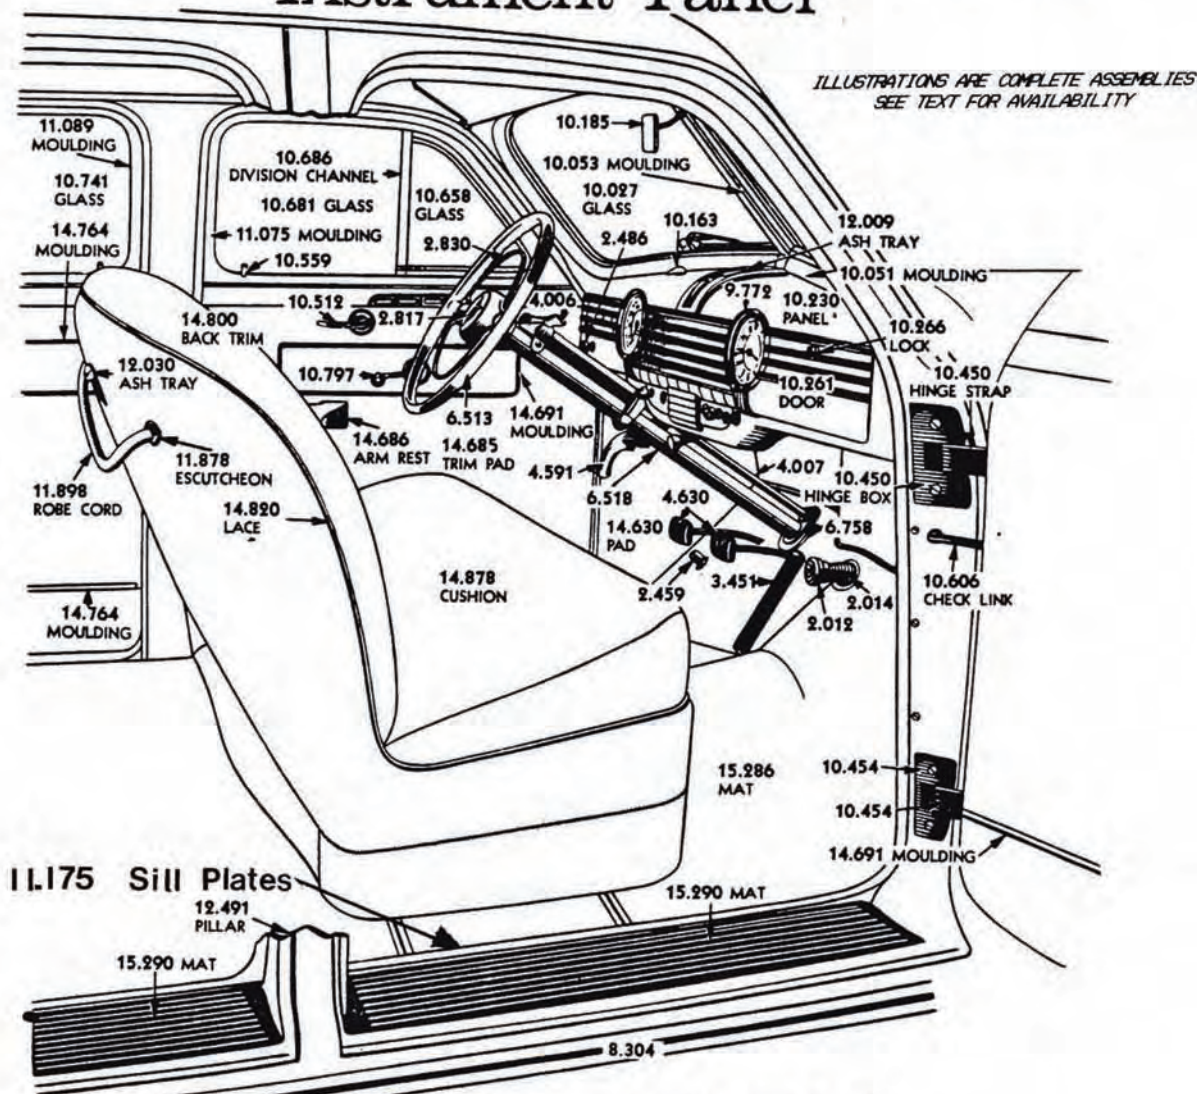

Front Compartment

Returns require a return authorization number, Please call.