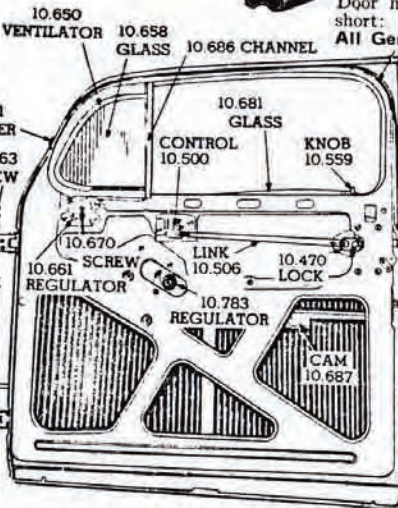

Section 380C: Door Handles, Armrests, Door Latches & Strikers

Format = Part No., Year, Description, Original Chevrolet Parts Book Group No., Price and Unit of Measure.

1722

Parkerized

Back door weatherstrip fastener short:
Chevrolet '41-'50 Panel Delivery

Door header and pillar weatherstrip fastener short: Chevrolet '37-'38
All General Motors Cars '37-'38

1929-39 DOOR DOVETAIL AND STRIKER PARTS