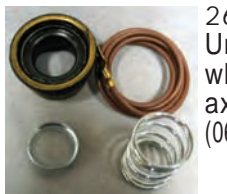

Bearing (Mast Jacket)

264887 39-48
Under steering
wheel, exc beam
axle (JB, KB).
(06.521-15) ..... $16.25 EA