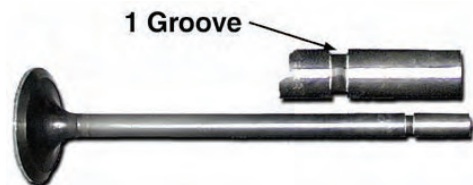

Valve

838437	35-40
Intake (00.296-4)	$15.50 EA
838717	35-40
Exhaust (1 groove) (00.297-4)	$15.50 EA

Valve-cont.

839504	41-49
Intake (1 groove) (00.296-4)	$15.50 EA
3835318	41-49
Exhaust (1 groove) (00.297-15)	$25.00 EA
3835608	41-53
Exhaust exc 50 & later 235ci (2 groove) (00.297-3)	$15.50 EA