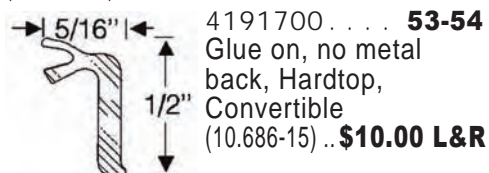

Rear Door Vent Glass Rubber