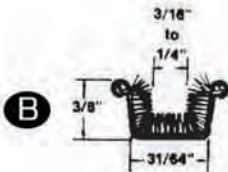

'33-'60 GM CARS RIGID DIVISION BAR WITH STAINLESS STEEL BEAD

4074355-36" PC. $11.00 EA
ACTUAL SIZE