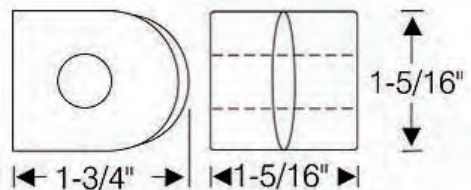

599430 39-54
Sway bar shaft, exc straight axle (2 pcs)
(07.243-15) . . . . . $23.00 PR