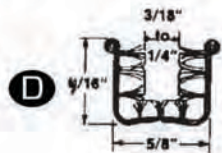

FLEXIBLE GLASS CHANNEL. MOHAIR LINED. CLOTH COVERED. STAINLESS STEEL BEADS. FITS '33-'60 GM SIDE WINDOWS.

4045914-108" PC. $43.25 EA

4075477-96" PC. $41.25 EA
4075477-72" PC. $11.00 EA