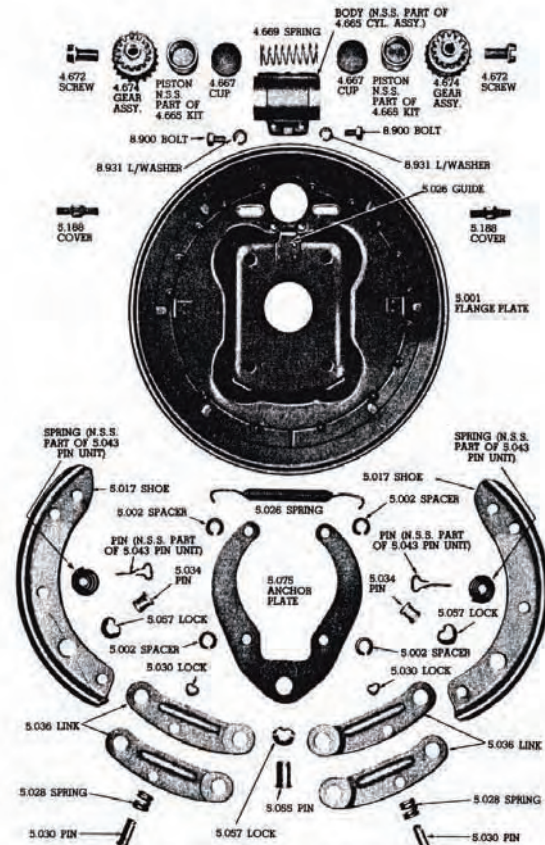

HYDRAULIC BRAKE PARTS—FRONT