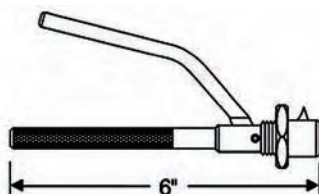

4088134A . . . . . All
Installs door handle ferrules. Return
tool in same condition as sent for a $20
refund (Does not work with Ferrule part
#4125630). (10.537-15) . . . . . $40.25 EA