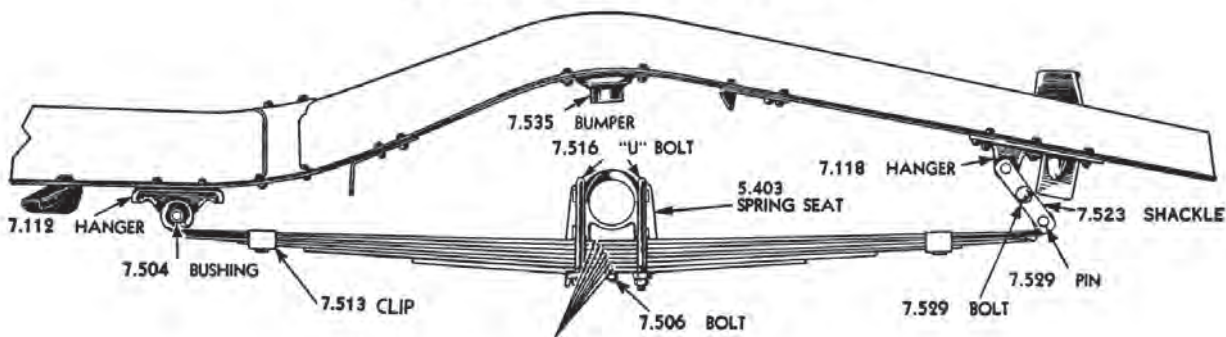

REAR SPRING AND PARTS

Returns require a return authorization number, Please call.