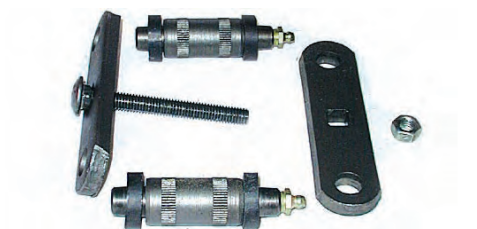

Shackles-Rear

1. 350441 34-39
   Exc DC & EC (Does 2).
   (07.523-0) . . . . . $80.00 SET