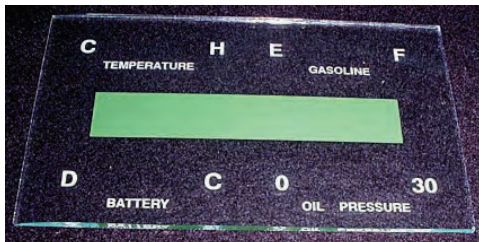

1581308 53
W/ original markings. Exc Powerglide
(09.748-15) . . . . . $30.00 EA