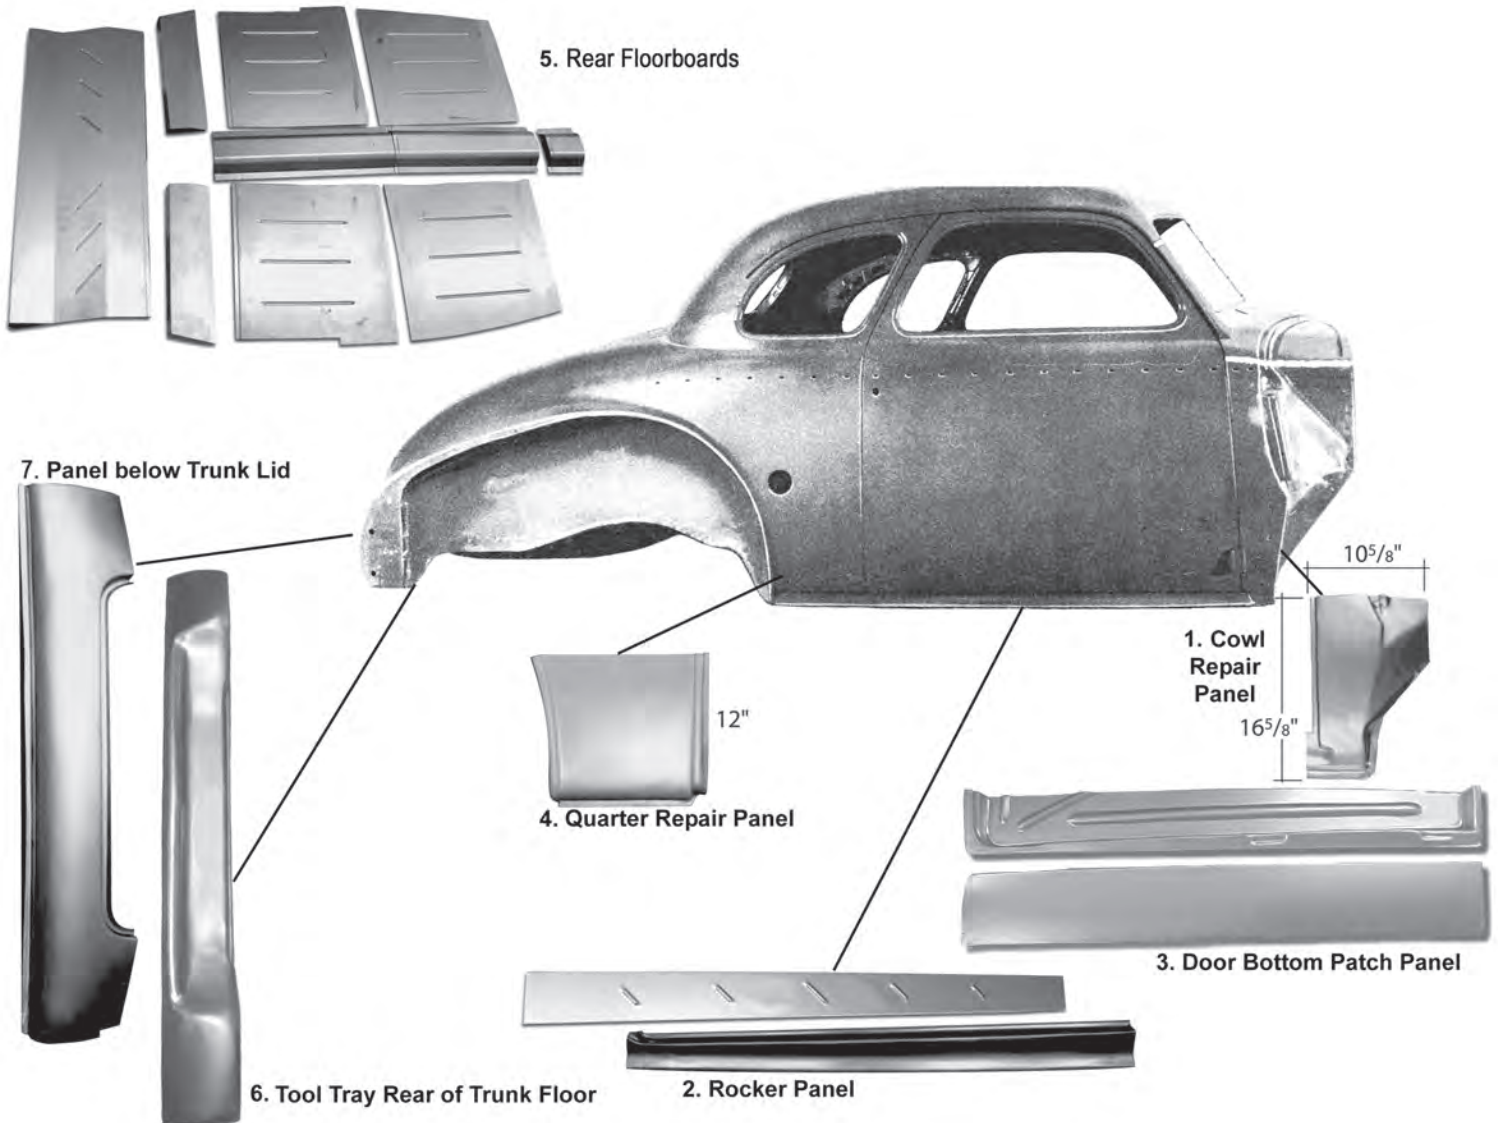

Section 295C: Sheet Metal 1940 Die Stamped Body Parts

Format = Part No., Year, Description, Original Chevrolet Parts Book Group No., Price and Unit of Measure.

1. Cowl Repair Panel

4103067EL	40	Lower front, left. (12.803-15)	\$110.00 EA
4103067ER	40	Lower front, right. (12.803-15)	\$110.00 EA