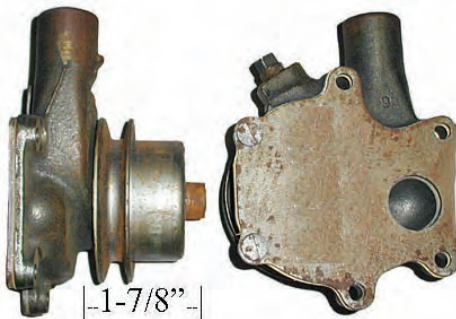

598308 37-38
W/ gasket (\$60 core).
(01.069-2) \$113.50 EA

838903 39-40
W/ gasket (\$60 core).
(01.069-15) \$87.75 EA

939467 41-52
W/ gasket (\$30 core).
(01.069-15) \$85.00 EA

Water Pump-cont.

3836804 53-54
W/ gasket (narrow pulley). \$30.00 core charge. (01.069-15) \$85.00 EA