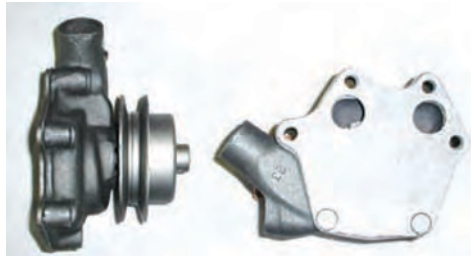

598308 37-38
W/ gasket (\$60 core).
(01.069-2) \$113.50 EA

838903 39-40
W/ gasket (\$60 core).
(01.069-15) \$87.75 EA

939467 41-52
W/ gasket (\$30 core).
(01.069-15) \$85.00 EA

Water Pump-cont.

3836804 53-54
W/ gasket (narrow pulley). \$30.00 core charge. (01.069-15) \$85.00 EA