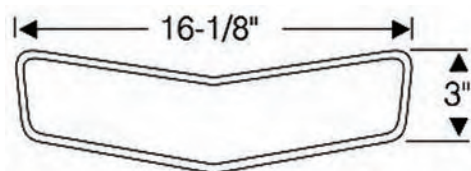

Cowl Vent Knob

985261 37-38
Ivory accessory
(original 38)
(09.691-15) \$16.75 EA

985603 39-48
Ivory accessory
(09.691-4) \$16.00 EA

Cowl Vent Seal

4081958 37-48
(10.331-4) \$12.50 EA

Cowl Vent Drain Hose

4101941 37-48
Molded (10.344-15) \$14.75 EA