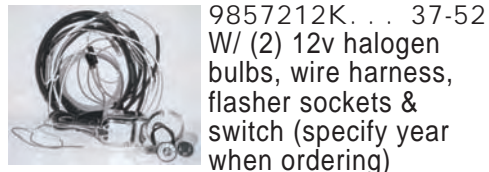

Section 80C: Turn Signals, Flush Mount Kits, LED Bulbs & Park Lights

Format = Part No., Year, Description, Original Chevrolet Parts Book Group No., Price and Unit of Measure.

Street Rod Parts

Turn Signal Kit w/ Harness