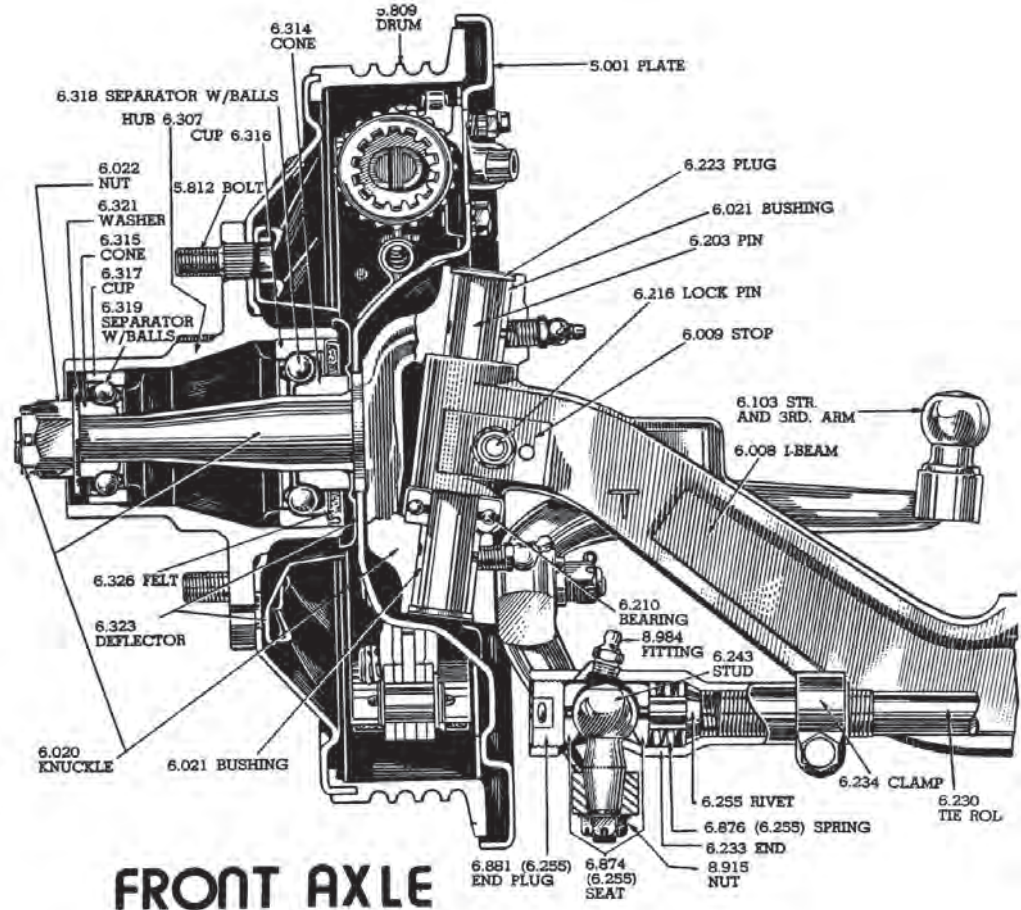

Section 210C: Rear Suspension, Lowering Kits, Rebuild Kits, Shocks & Hardware
Format = Part No., Year, Description, Original Chevrolet Parts Book Group No., Price and Unit of Measure.

ILLUSTRATIONS ARE COMPLETE ASSEMBLIES

FRONT AXLE