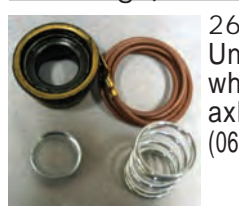

Bearing (Mast Jacket)

1. 264887 39-48
   Under steering wheel, exc beam axle (JB, KB).
   (06.521-15) . . . . . $16.25 EA