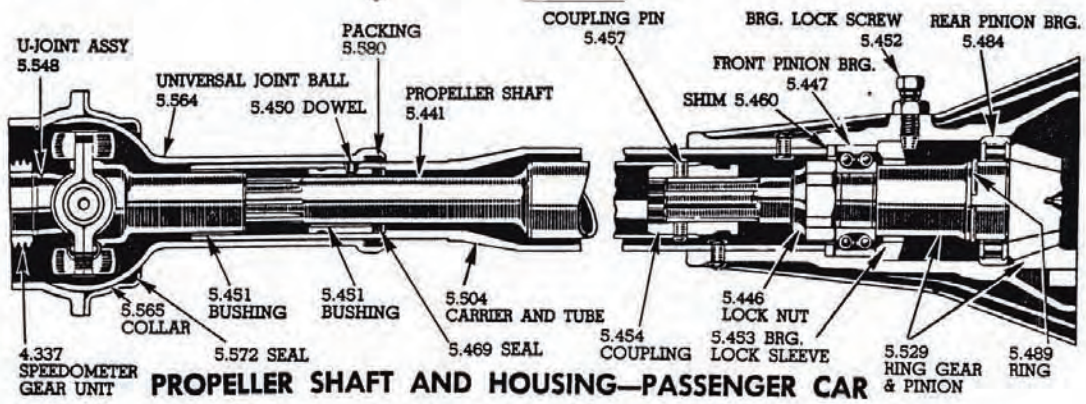

Providing part numbers speeds up your order, improves accuracy and helps us maintain low prices.

• See Illustration Index for core charge information and a list of abbreviations. For Body Model information, see Section 5C • 103