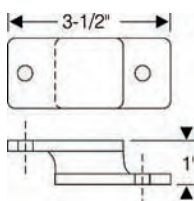

3697060 51-54
Hanger insulator.
Intermediate.
(03.704-0) ..... $9.00 EA

3697071 51-52
Intermediate,
stick shift (exc.

Convertible), 1-5/8in. Use w/
#3697060. (03.708-2) ..... $10.00 EA

3710288 51-54
Intermediate, exc 51-
52 stick & all convert,
1-3/4in. (use w/ insulator #3697060).
(03.708-3) ..... $10.00 EA