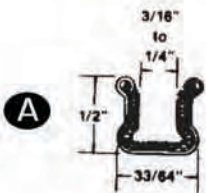

FOR RELINING PERMANENT GUIDE BARS ON A FEW CONVERTIBLES. BLACK MOHAIR LINING MATERIAL WITH RUBBERIZED BACKING TO BE CEMENTED IN PLACE.

CC 22 (1 5/8" WIDE) #3.00 FT.

For all Nomads & Wagons

'46-'56 GLASS SETTING SEAL USED ON TL GATE ONLY. 01C201PL $3.00 FT.

LOWER SIDE WINDOW CARRIER GLASS SETTING WITH WEATHER LIP FOR 5/8" CHANNEL DEPTH. '30-'40 CHEV. '46-'56 STATION WAGON. 01A201PL $4.50 FT.

'40-'60 GM RIGID RUN CHANNEL SIDE WINDOW. LOWER, WITH STAINLESS STEEL BEAD

4074354-36" PC. $11.00 EA