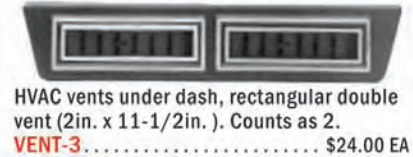

Old Air -Air Conditioning & Heating System

Great for 6-cylinder applications

Complete Universal systems with everything you need to install Heat & Air Conditioning in your vehicle (minus refrigerant). These Hurricane units are designed for efficiency and minimal use of space to allow for stereos, glove boxes, wiper motors, etc. Choose Hurricane unit with Upper, Lower or Side exit fittings (see dimensions below). System includes Sanden 508 Compressor (or equivalent - just let us know compressor location), Mounting Brackets, Condenser (specify location & you'll need to measure your radiator), Receiver/ Drier, Binary Pressure Safety Switch, A/C & Heater Hose, Wire Harness, Clamps, 4 inch Vent Hose Kit, Control Panel w/ Knobs and more. Pick 4 vents (next page) to best suit your dash (some double vents count as 2). Optional items include Electronic Slide Controls (Vertical or Horizontal) in black or aluminum finish, Chrome Drier or Polished Compressor.

Choose the 4 vents that best fit your application: (VENT-3 and VENT-20 count as 2 vents). Vents included with A/C kits. Vents also sold separately.