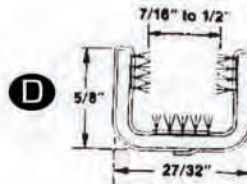

FLEXIBLE GLASS CHANNEL. MOHAIR LINING. '50-'63 CHEV & GMC TRUCKS '41-'64 GM CARS. FOR WINDOWS WITH METAL FRAMES ONLY.

3684434A-96" PC. $47.75 EA