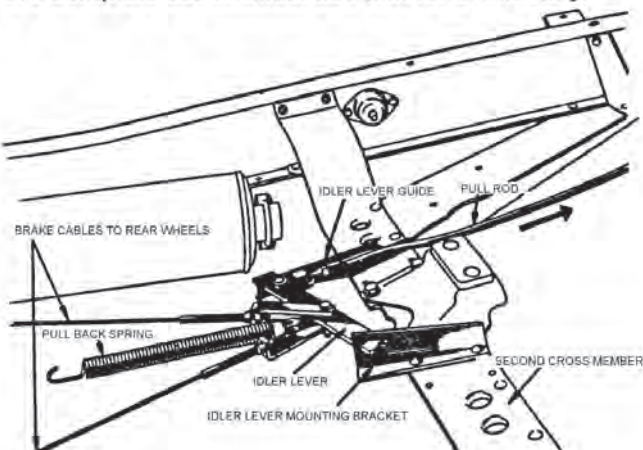

Section 180C: Brake Parts

Format = Part No., Year, Description, Original Chevrolet Parts Book Group No., Price and Unit of Measure.

Emergency Brake Linkage

Illustrations are complete assemblies. See text for availability.

Street Rod Parts Disc Brake Conversion Kit

Designed for firewall application & hanging pedals. Does not include proportioning valve or bracket for master cylinder.