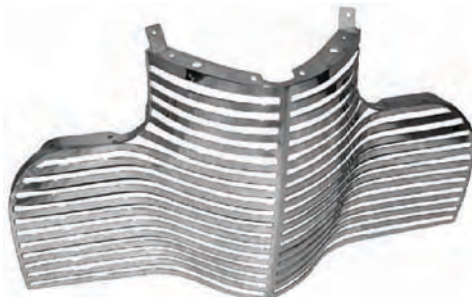

And you can only it at Chevs of the
40's! (01.266-2) \$1,500.00 EA

1940 Gangster Grille

3653525LS 40
Polished stainless. Laser cut.

(01.266-15)\$800.00 EA

3653525LP 40
Bare steel. Laser cut.

(01.266-15) \$495.00 EA