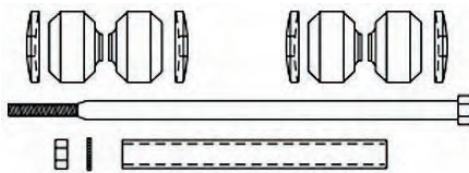

Sway Bar Link Kit