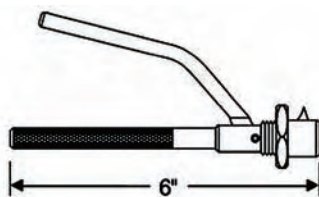

Ferrule Tool

4088134A . . . . . All
Installs door handle ferrules. Return
tool in same condition as sent for a $20
refund (Does not work with Ferrule part
#4125630). (10.537-15) ..... $40.25 EA