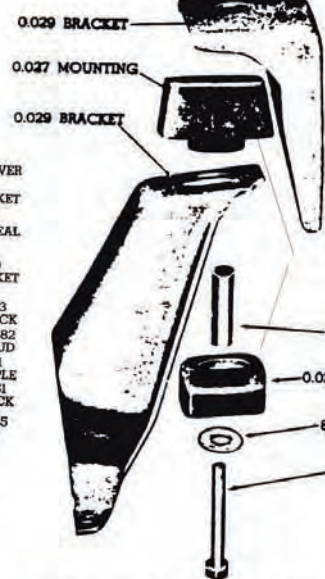

756057 48

3700332B 52-54