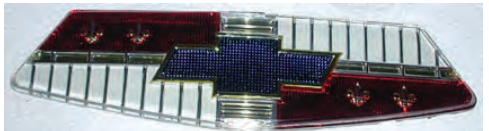

- 3705031 54
  Plastic (12.246-15) . . . . . $40.00 EA