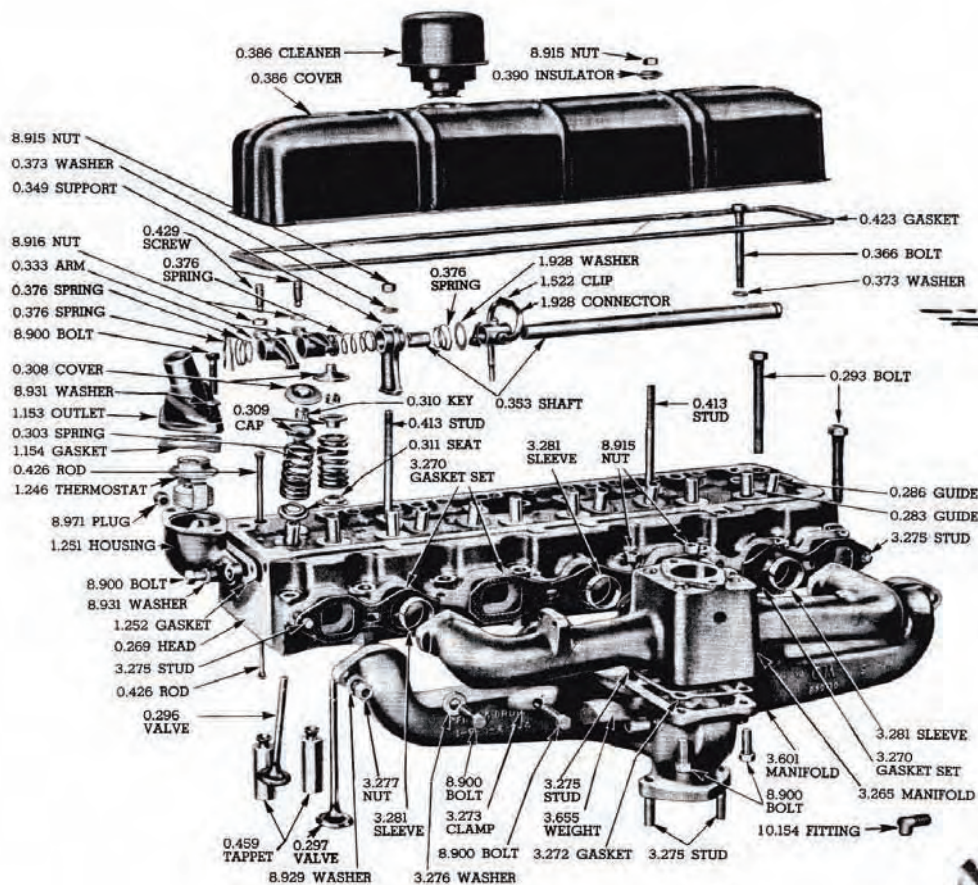

Section 20C: Engine Rebuild Kits

Format = Part No., Year, Description, Original Chevrolet Parts Book Group No., Price and Unit of Measure.

20C

377928 35-47

3693425 35-51

3688111 49-51