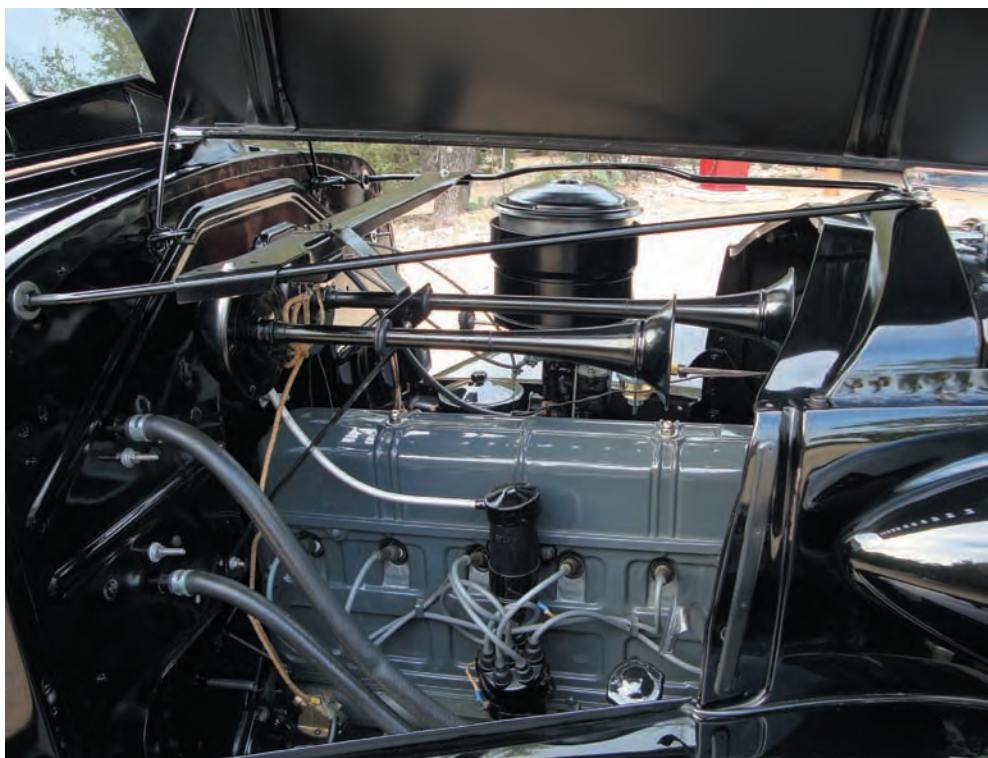

Section 260C: Fender Ornaments, Script & Gravel Shields

Format = Part No., Year, Description, Original Chevrolet Parts Book Group No., Price and Unit of Measure.

Gravel Shield Clips

4601265 53-54
Rear fender (10
pcs). Superior.
(12.114-0) .....$18.00 SET

**Note: For fender mouldings see
Section 410C.**

1938 5-Window Master Deluxe—Tom Denning, Houston, Texas

Returns require a return authorization number, Please call.

154 Phone: (360) 816-0211 · (800) 999-CHEV (2438) · www.chevsofthe40s.com