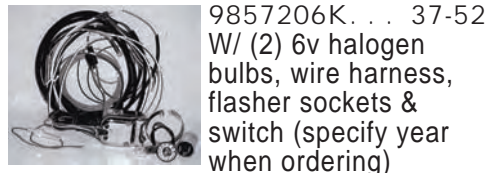

Section 80C: Turn Signals, Flush Mount Kits, LED Bulbs & Park Lights

Format = Part No., Year, Description, Original Chevrolet Parts Book Group No., Price and Unit of Measure.

Street Rod Parts

Turn Signal Kit w/ Harness