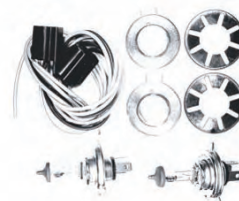

110185A. 31-39
Halogen bulb. 12v headlight conversion. Double the light of a sealed beam, retains original appearance. Uses original lens & reflector. Clear.
(08.991-15) ..... $36.75 PR

The following kits require modification