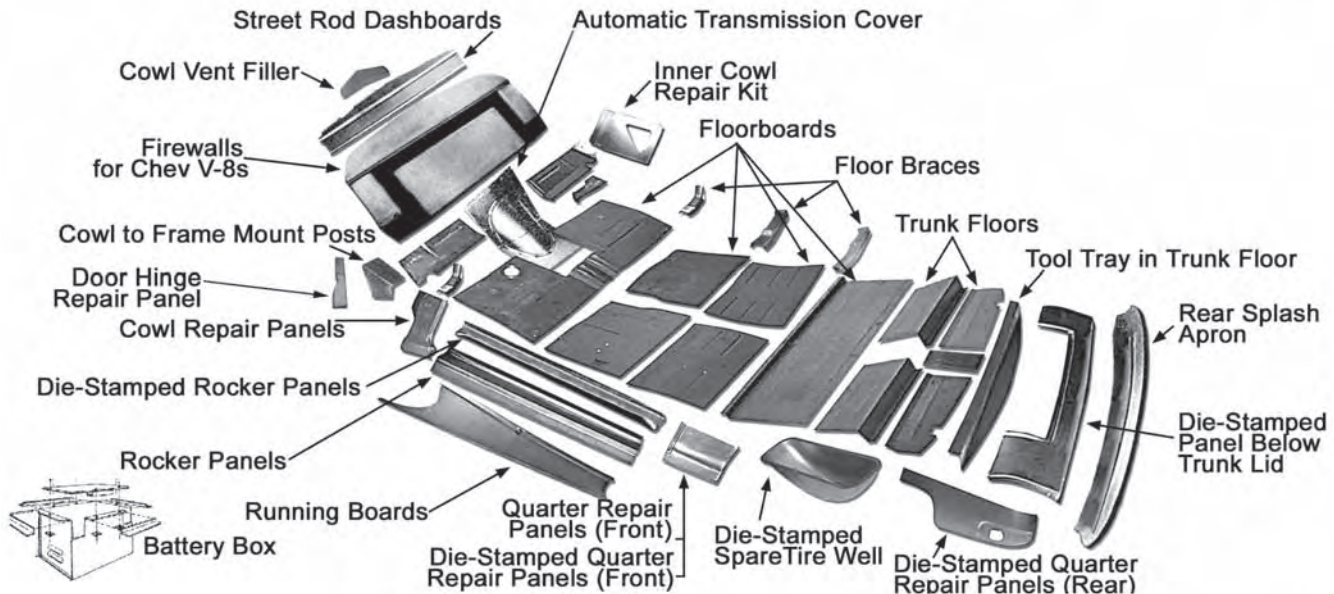

For Sheet Metal repair or replacement panels, please refer to Section 295C.

Illustration Index by Section

Body Mountings.....	294C
Brakes	180C
Chassis	Front Matter
Clutch.....	140C
Column Shifter.....	150C
Convertible.....	510C
Crankshaft, Camshaft & Oil Pan ...	20C
Dash	Front Matter
Door	380C
Door Latch	380C
Door Parts	380C
Electrical	Front Matter
Engine & Engine Mounts.....	20C
Exhaust System.....	130C
Exterior Body & Glass.....	Front Matter
Front Axle.....	210C
Front End	235C
Glass Rubber.....	420C
Grill & Front End.....	200C
Interior.....	Front Matter
Model Serial Identification	5C
Moulding.....	294C
Paint Combination Chart.....	8C
Passenger Body Model Numbers.....	5C
Propeller Shaft	140C
Rear End Housing.....	150C
Rear Suspension.....	210C
Rubber.....	420C
Rubber & Weatherstrip.....	Front Matter
Sheetmetal.....	Front Matter
Steering Column	190C
Transmission.....	140C
Trim Combination Chart.....	8C
Trunk	490C
Two-Tone Color Combo Chart.....	8C
Window Channel	440C
Window Rubber.....	440C
Wipers.....	370C

Abbreviations

ACCY	ACCESSORY
ACT.....	ACTION
AERO.....	FLEETLINE 2-DOOR
ASSY.....	ASSEMBLY
BK.....	BACK
BUS.....	BUSINESS
CBL.....	CABRIOLET
COE.....	CAB OVER ENGINE
COL.....	COLLECT
COMM.....	COMMERCIAL
CONVERT.....	CONVERTIBLE
CPE.....	COUPE
CVT.....	CONVERTIBLE
VETT/VETTE.....	CORVETTE
DLX.....	DELUXE
DR.....	DOOR
DIA.....	DIAMETER
EXC.....	EXCEPT
FNDR.....	FENDER
FLINE.....	FLEETLINE
F-GLASS.....	FIBERGLASS
FRM.....	FRAME
FRGHT.....	FREIGHT
FRNT/FRT.....	FRONT
GR.....	GEAR
GLS.....	GLASS
HDTTP.....	HARDTOP
HS.....	HOUSING
INCL.....	INCLUDED
I.D.....	INSIDE DIAMETER
INST/INSTR.....	INSTRUCTION
L&R.....	LEFT & RIGHT
LH/LT.....	LEFT HAND
MLDG.....	MOULDING
MSTR.....	MASTER
NORS.....	NEW OLD
.....	REPLACEMENT STOCK
NOS.....	NEW OLD STOCK
O.D.....	OUTSIDE DIAMETER
ORIG.....	ORIGINAL
ORN.....	ORNAMENT
PASS.....	PASSENGER
PNL.....	PANEL
PG/PGLIDE/P-GLIDE.....	POWERGLIDE
QTR.....	QUARTER
RR.....	REAR
RH/RT.....	RIGHT HAND
SS/S-STEEL.....	STAINLESS STEEL
SDL.....	SEDAN DELIVERY
WGN.....	WAGON

Abbreviations - cont.

SUSP.....	SUSPENSION
TRANS/TRANNY.....	TRANSMISSION
UPR.....	UPPER
WGN.....	WAGON
W-STRIP.....	WEATHERSTRIP
W-SHIELD.....	WINDSHIELD
YR.....	YEAR

Miscellaneous Info

CORE CHARGE INFORMATION:
All core charges are refundable when we receive your **rebuildable** unit in exchange. Please remove all external parts and brackets.

PART NUMBER INFORMATION:
Group and part numbers are original GM when applicable so you may refer to Chev parts book for questions.

EXCEPTIONS:
Suffix "A" - Part not originally available by itself

Suffix "B" - Not originally available as an assembly. Other suffixes, not originally available by itself or is a modified part.

If you have an addition or correction for this catalog, please give us a call. We want to provide the best possible service for you!