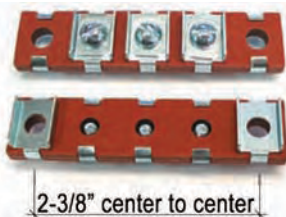

- 1865535 37-39
  (3 terminal) main wiring to headlight &
  park light pigtails w/ rivets (some 37-
  39 cars were equipped w/ 3 terminal
  boards). Mounting holes: 2-3/8" center-
  to-center. (02.560-15) . . . . . $20.00 PR