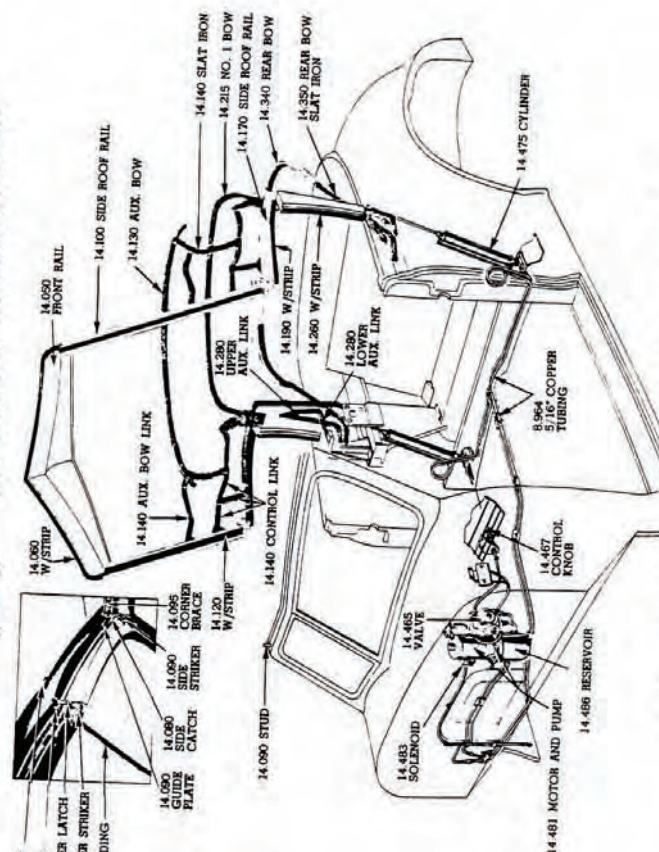

Section 510C: Special Cabriolet-Convertible Parts

Format = Part No., Year, Description, Original Chevrolet Parts Book Group No., Price and Unit of Measure.