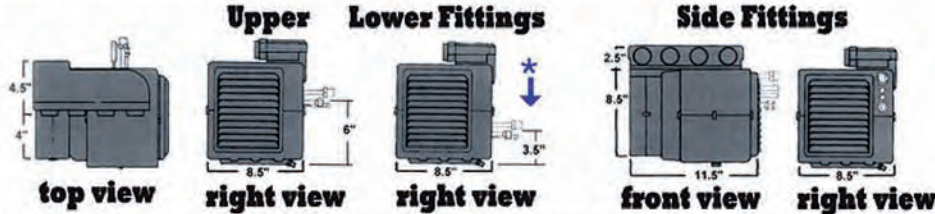

Old Air -Air Conditioning & Heating System

Great for 6-cylinder applications

Complete Universal systems with everything you need to install Heat & Air Conditioning in your vehicle (minus refrigerant). These Hurricane units are designed for efficiency and minimal use of space to allow for stereos, glove boxes, wiper motors, etc. Choose Hurricane unit with Upper, Lower or Side exit fittings (see dimensions below). System includes Sanden 508 Compressor (or equivalent - just let us know compressor location), Mounting Brackets, Condenser (specify location & you'll need to measure your radiator), Receiver/ Drier, Binary Pressure Safety Switch, A/C & Heater Hose, Wire Harness, Clamps, 4 inch Vent Hose Kit, Control Panel w/ Knobs and more. Pick 4 vents (next page) to best suit your dash (some double vents count as 2). Optional items include Electronic Slide Controls (Vertical or Horizontal) in black or aluminum finish, Chrome Drier or Polished Compressor.

Choose the 4 vents that best fit your application: (VENT-3 and VENT-20 count as 2 vents). Vents included with A/C kits. Vents also sold separately.