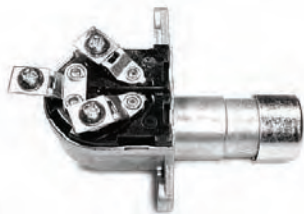

Dimmer Switch

1997008... 29-54
(02.459-15) ..... $10.00 EA

Note: Knobs see Sections 340C.