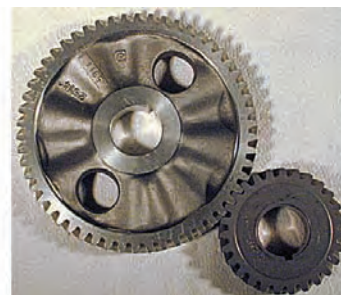

Camshaft

3836491 37-53
For solid lifters, new

(00.519-15) ..... $110.00 EA

3836491R 37-53

For solid lifters, reground ($80 core)
(00.519-2) ..... $84.00 EA

3836491RC 37-53

Reground to 53 Corvette specs, for solid
lifters ($80 core)

(00.519-4) ..... $99.75 EA

3836485 50-53

For hydraulic lifters, new
(00.519-15) ..... $137.00 EA

3836485R 50-53

For hydraulic lifters, reground ($100 core)
(00.519-4) ..... $79.75 EA

Camshaft-cont.

3713919 54-55

For solid lifters, new, exc Powerglide &
261ci (for 261ci use part #3836484)

(00.519-15) ..... $108.00 EA

3713919R 54-55

For solid lifters reground ($40 core) exc
Powerglide & 261ci (for 261ci use part #
3836484R)

(00.519-3) ..... $71.50 EA

3836483 54-62

For hydraulic lifters, new
(00.519-15) ..... $171.00 EA

3836483R 54-62

For hydraulic lifters, reground ($40 core)
(00.519-15) ..... $71.50 EA

3836484 54-58

For solid lifters, new, 235ci, 261ci
(00.51-15) ..... $144.50 EA

3836484R 54-62

For solid lifters, reground, 235ci, 261ci
($40 core)

(00.519-15) ..... $71.50 EA

Camshaft Bearings

838846B . . . 37-53
(00.539-0) $45.00 SET

3836191 54-58

(00.539-0) ..... $37.50 SET

Camshaft Thrust Plate & Spacer

3702305 . . . 37-57
(00.533-2) ..... $9.25 SET

Camshaft Thrust Plate Screws

3702305A . . . 37-57
(00.533-3) ..... $1.50 SET

Timing Gear

3835371B 37-62
Crank & aluminum camshaft gear.

Matched set
(00.728-15) ..... $65.00 SET

Dampner-Balancer

605635 . . . . . All
Recondition yours. 216ci, 235ci
engines. (00.659-15) ..... $199.50 EA

Stove Bolt

839301 40-60
W/ lock washer
correct for timing
cover, pushrod cover
& oil pan (8 pcs)
(01.428-3) ..... $3.25 SET