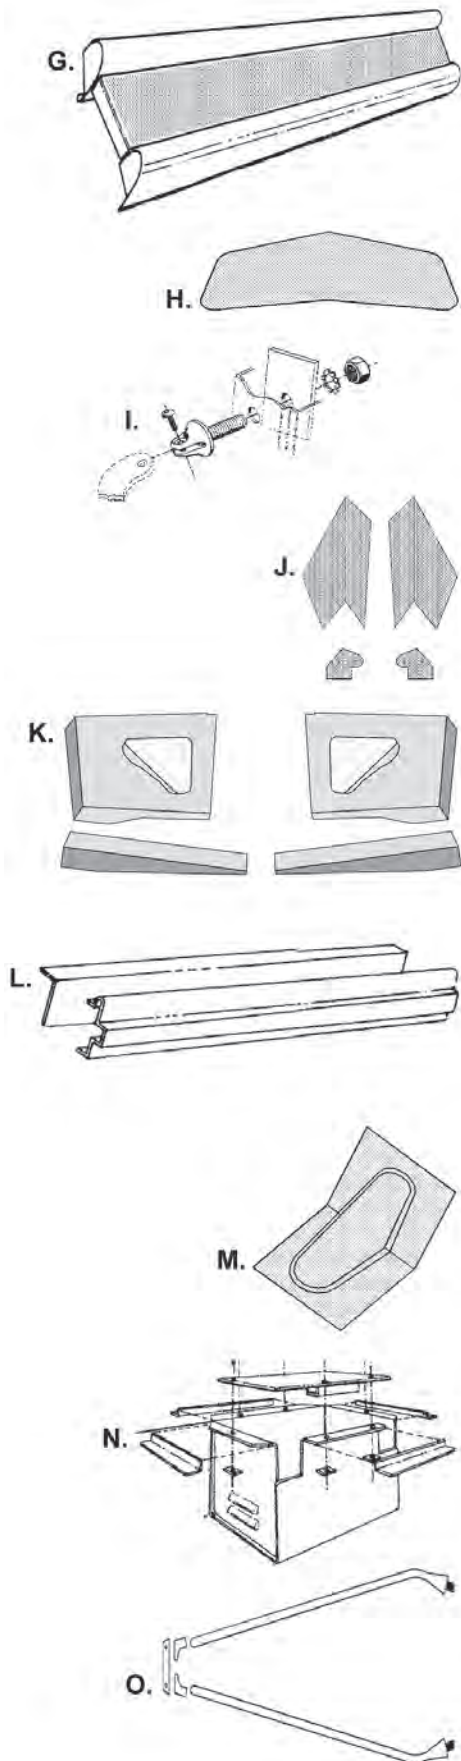

G. Dashboards

4104427T39	37-39	Steel	(10.230-15)	\$274.00	EA
4104427A39	37-39	Brushed aluminum insert	(10.230-15)	\$312.00	EA
4104427T40	40	Steel	(10.230-15)	\$274.00	EA
4104427A40	40	Brushed aluminum insert	(10.230-15)	\$312.00	EA
4133564T48	41-48	Steel	(10.230-15)	\$274.00	EA
4133564A48	41-48	Brushed aluminum insert	(10.230-15)	\$312.00	EA