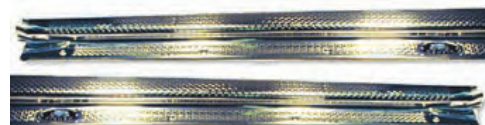

4602352 53-54
 Aluminum. Fits convertible
 (11.175-15) \$183.75 PR

4602352A 53-54
 Polished aluminum. Fits convertible.
 Plain, w/ Fisher emblem.
 (11.175-15) \$115.50 PR

4602018 53-54
 Aluminum, Sedan Delivery
 (11.175-15) \$190.00 PR