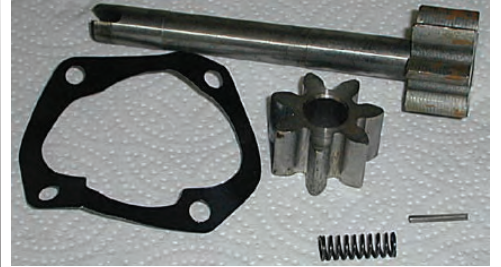

3702363 53-54
 Fits 235ci, exc 53 stick
 (01.652-15) \$75.75 EA

Oil Pump-cont.

839157A 40-53
 Rebuild kit, exc Powerglide
 (01.652-2) \$30.25 EA

3702363A 53-54
 Rebuild kit, exc 53 stick
 (01.652-15) \$42.25 EA