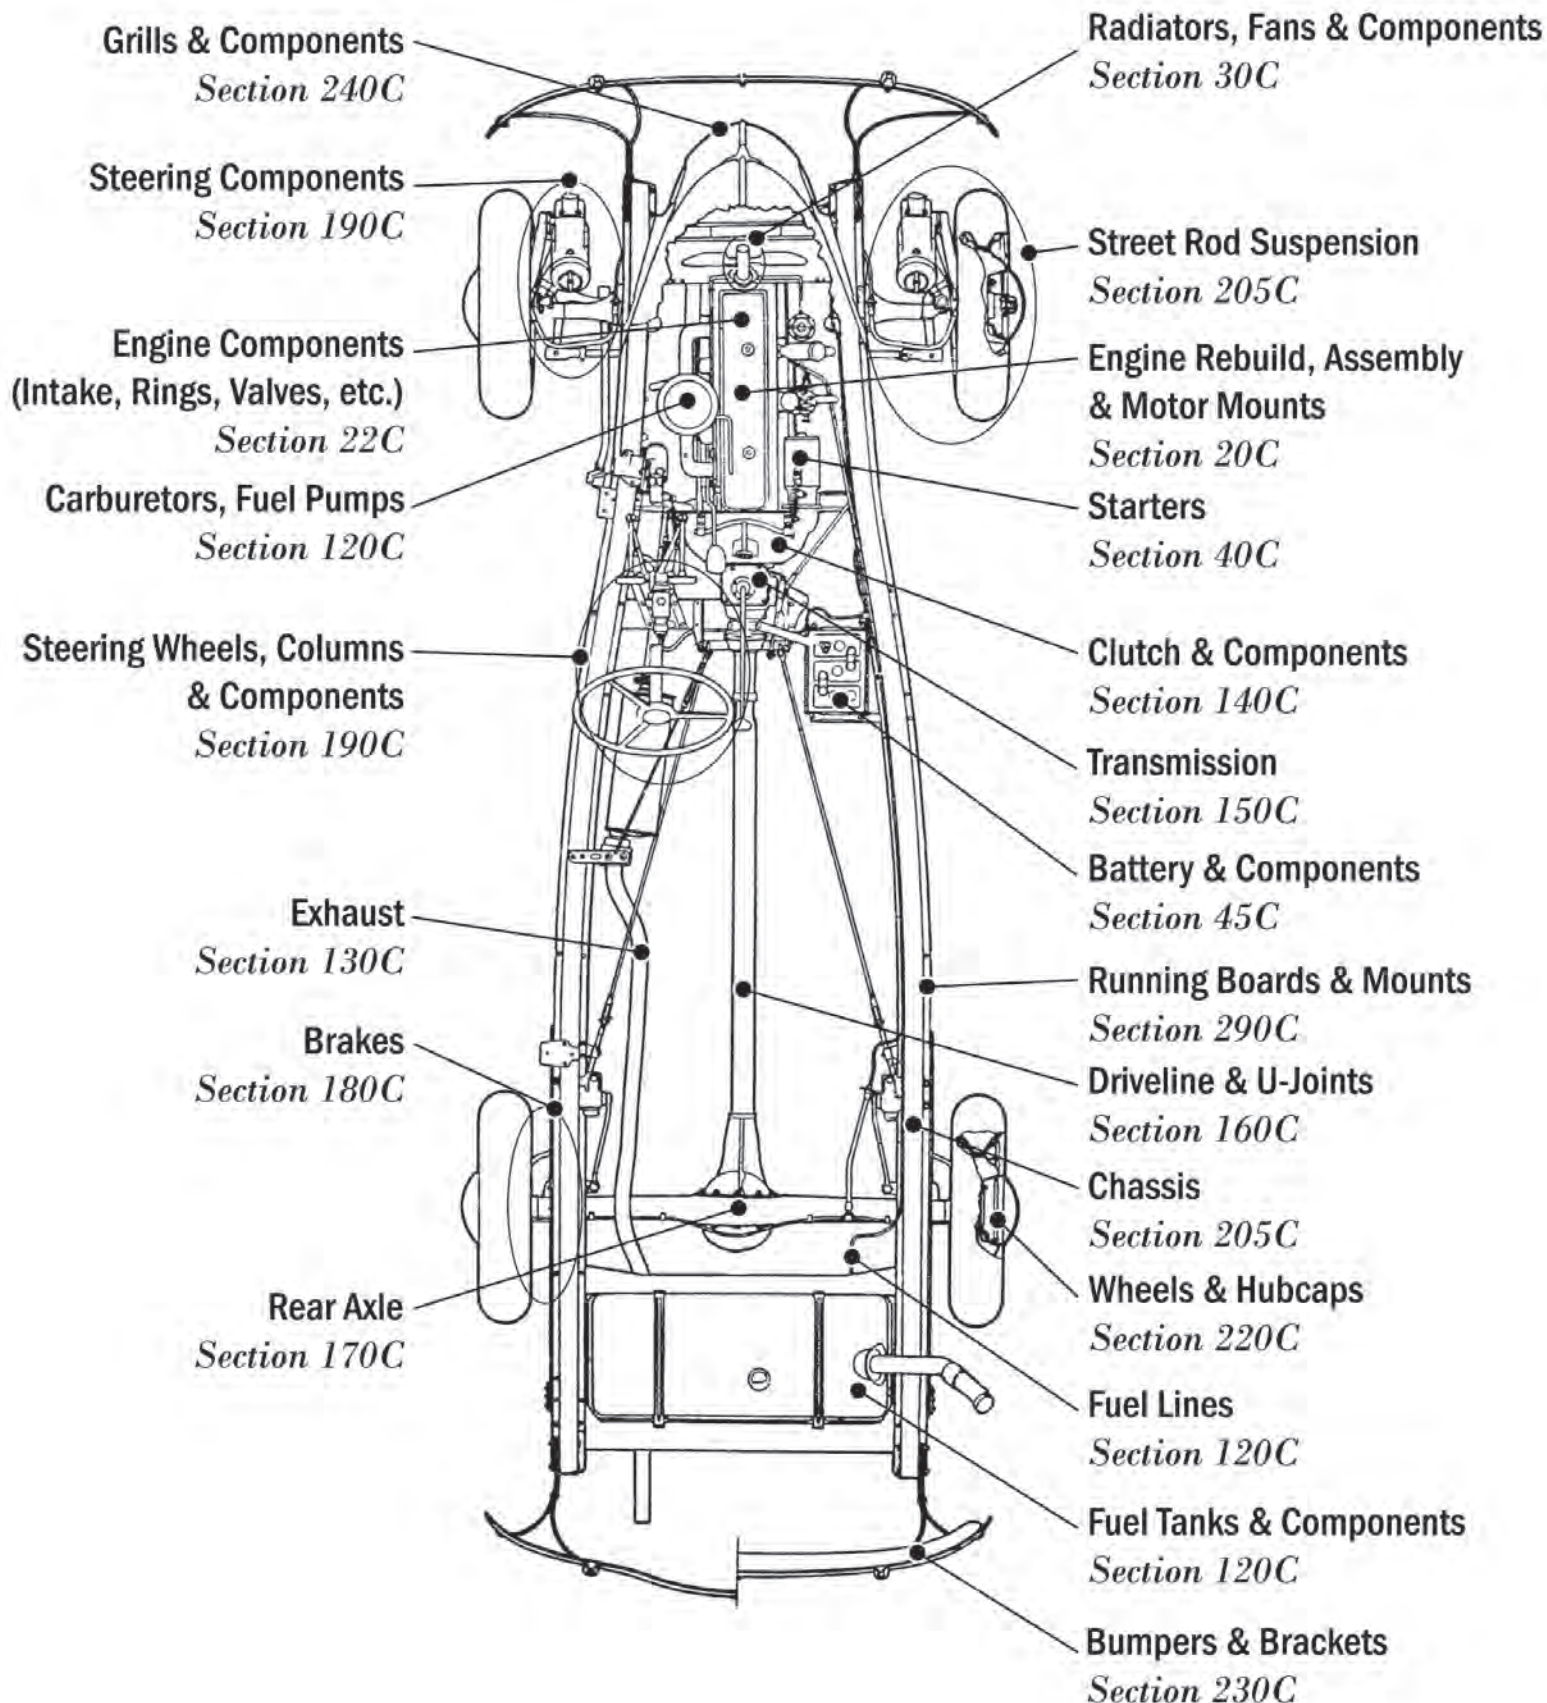

Providing part numbers speeds up your order, improves accuracy and helps us maintain low prices.

• See Illustration Index for core charge information and a list of abbreviations. For Body Model information, see Section 5C •