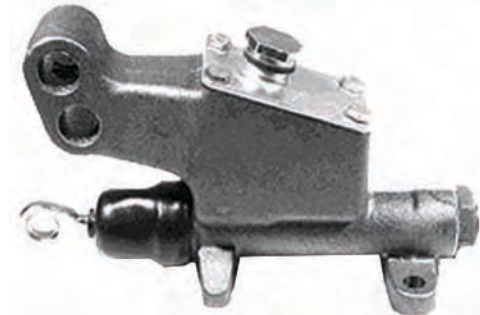

Master Cylinder-cont.

5454126 53-54
Exc Powerglide ($35 core)
(04.650-0) ..... $195.25 EA