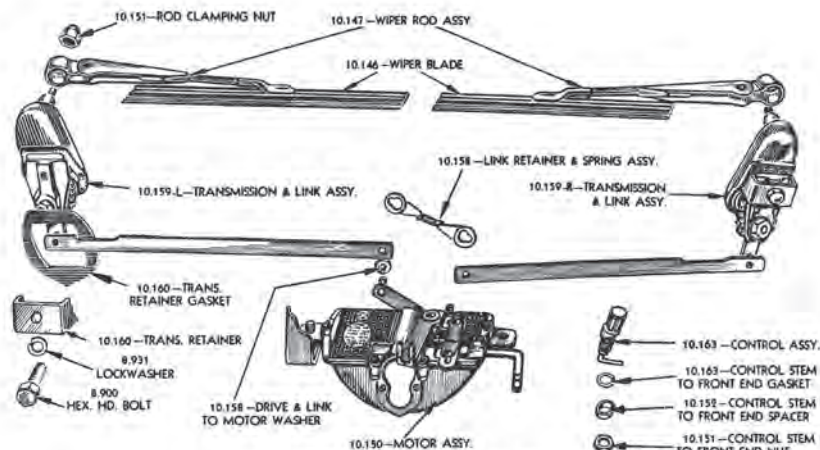

Section 370C: Cowl Vents, Wiper Motors, Wiper Arms, Knobs & Windshield Washers

Format = Part No., Year, Description, Original Chevrolet Parts Book Group No., Price and Unit of Measure.

WINDSHIELD WIPER PARTS