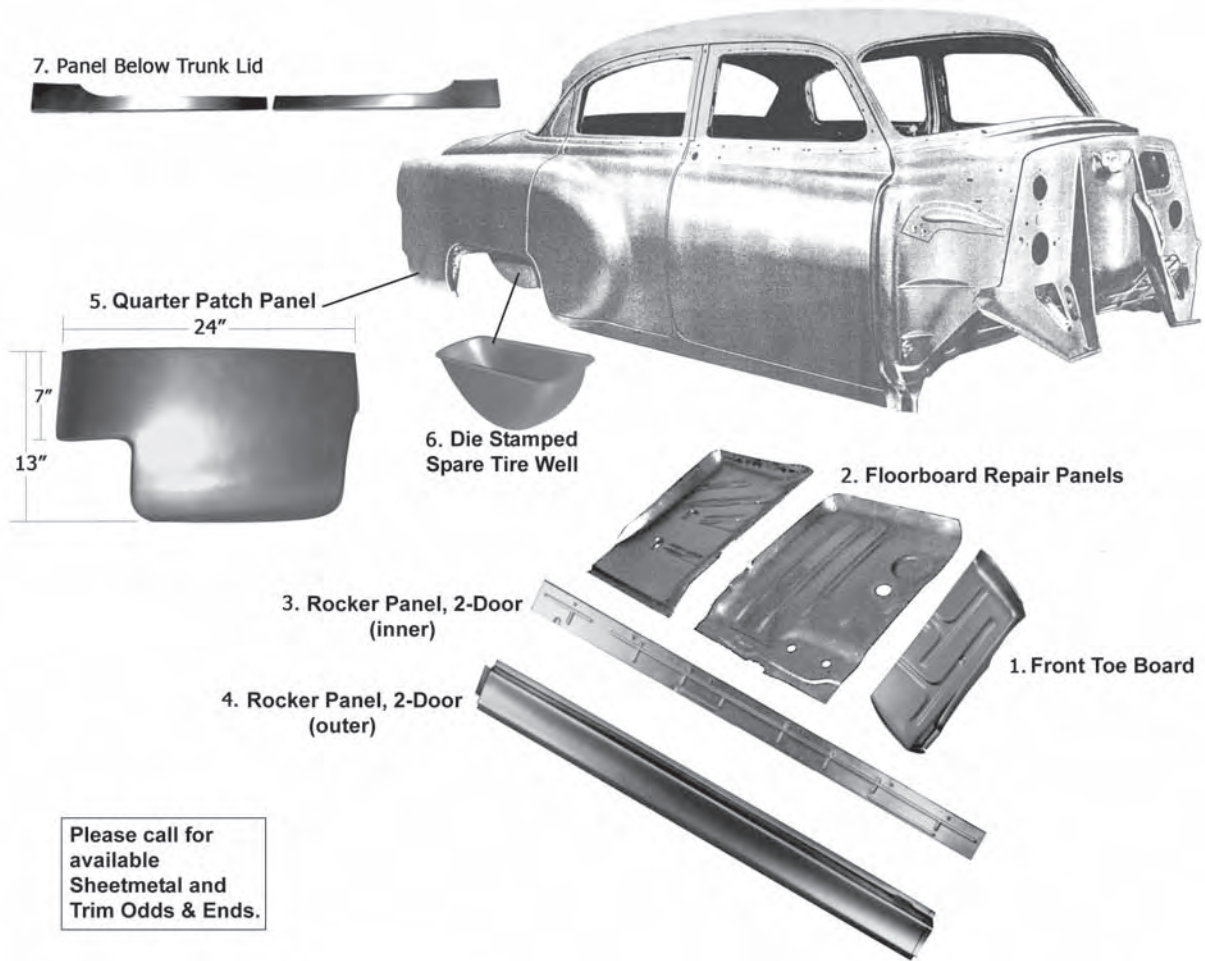

Section 295C: Sheet Metal 1953-54 Die Stamped Body Parts

Format = Part No., Year, Description, Original Chevrolet Parts Book Group No., Price and Unit of Measure.

Please call for available Sheetmetal and Trim Odds & Ends.