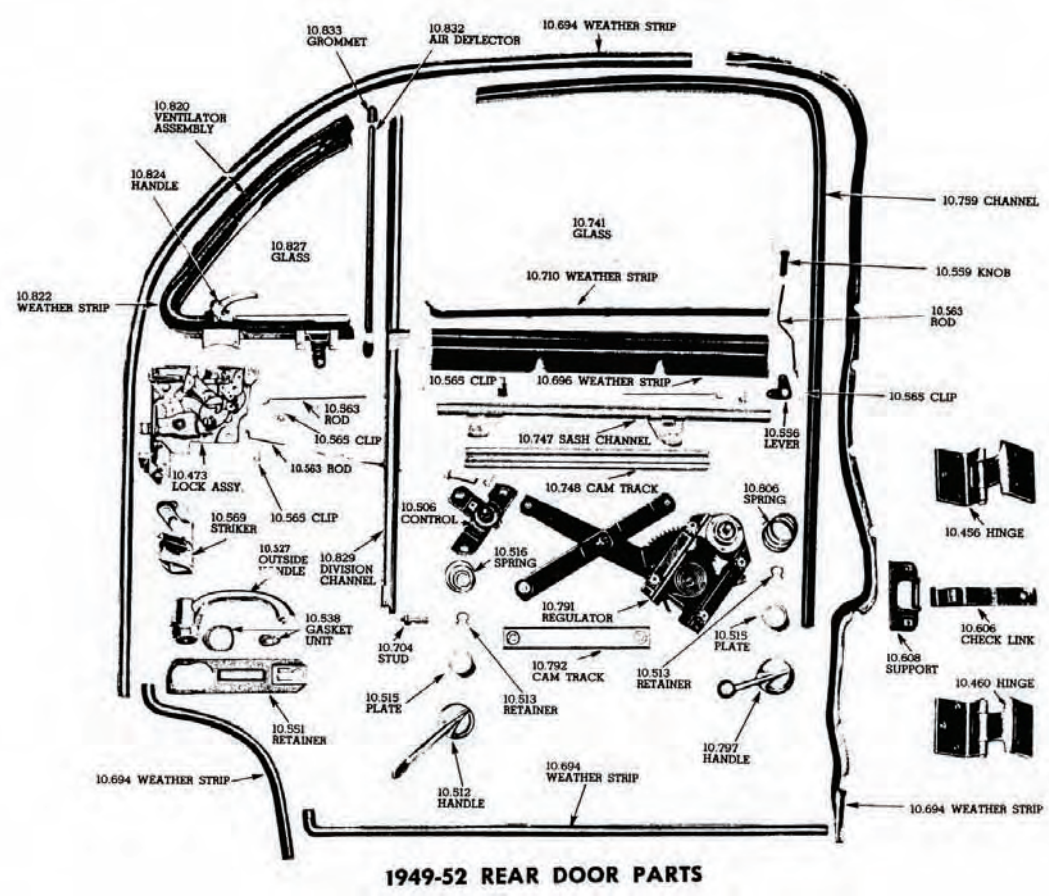

1949-52 FRONT DOOR PARTS

1949-52 REAR DOOR PARTS

Returns require a return authorization number, Please call.