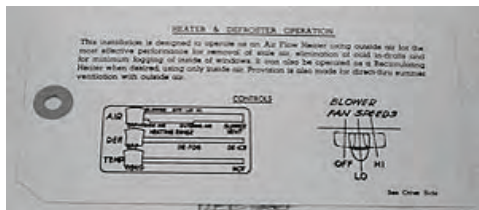

Decal Heater

DEC29 49-51
Decal-Harrison
(19.200-2) \$3.50 EA

DEC27 53-54
Decal
(19.200-15) \$7.25 EA

Operation Card -Heater

TAG17 49-50
Operation card
(19.100-2) \$6.00 EA

TAG27 53-54
Operation card air flow heater
(19.100-2) \$6.00 EA