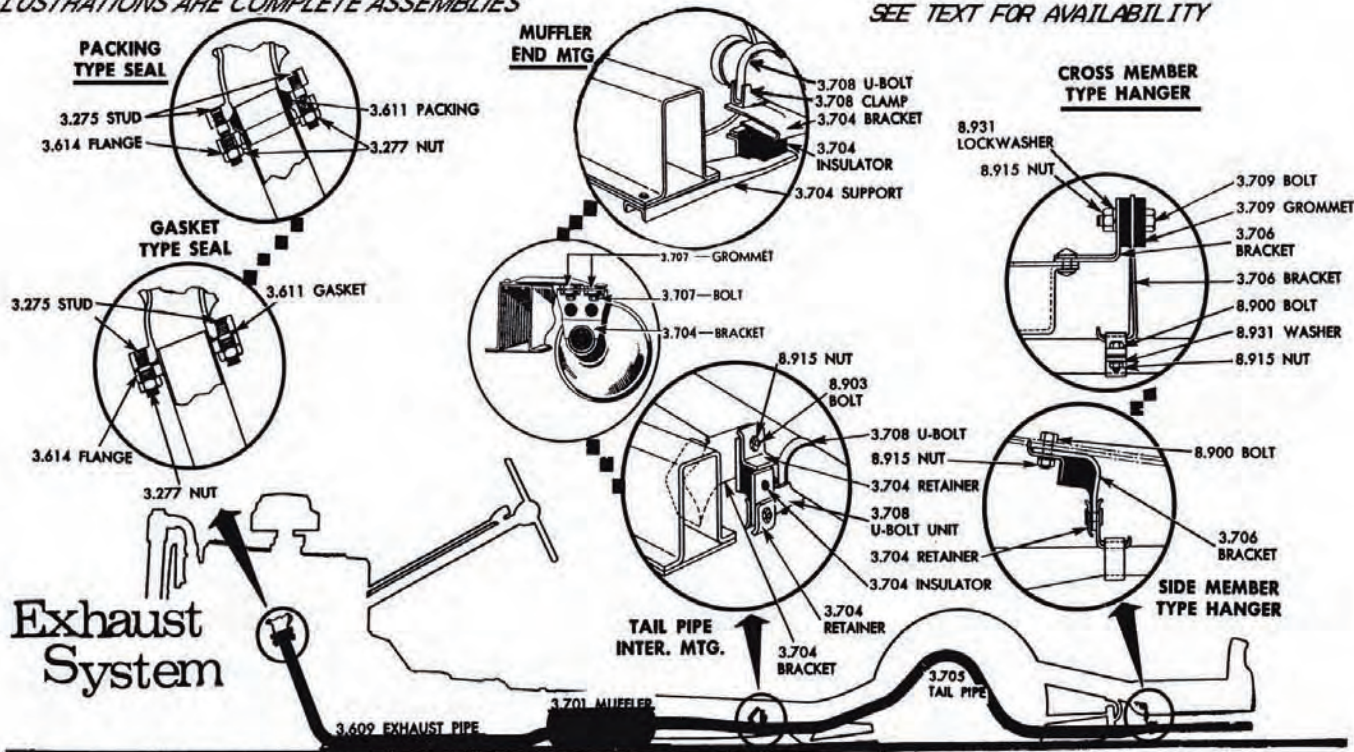

Providing part numbers speeds up your order, improves accuracy and helps us maintain low prices.

• See Illustration Index for core charge information and a list of abbreviations. For Body Model information, see Section 5C • 99