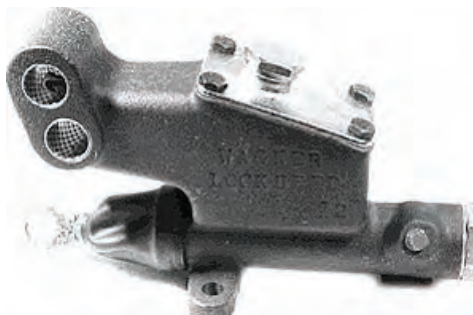

5453737 40-52
Exc Powerglide (04.650-0) \$195.25 EA
5453737R 40-52
Stick shift. Will work on
Powerglide (\$35 core). Rebuilt.
(04.650-15) \$160.00 EA
5453735R 50-52
Powerglide (\$50 Core)
(04.650-15) \$155.00 EA