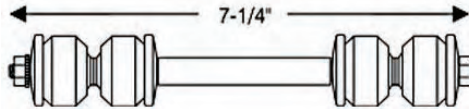

599432 39-54
Exc cars w/ straight axle (2 pcs)
(07.240-3) . . . . . $16.50 SET