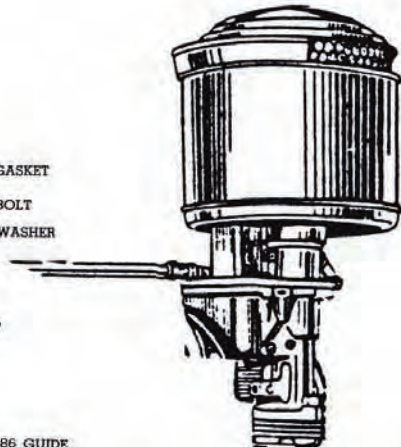

Section 20C: Engine Rebuild Kits

Format = Part No., Year, Description, Original Chevrolet Parts Book Group No., Price and Unit of Measure.

20C

377928 35-47

3693425 35-51

3688111 49-51