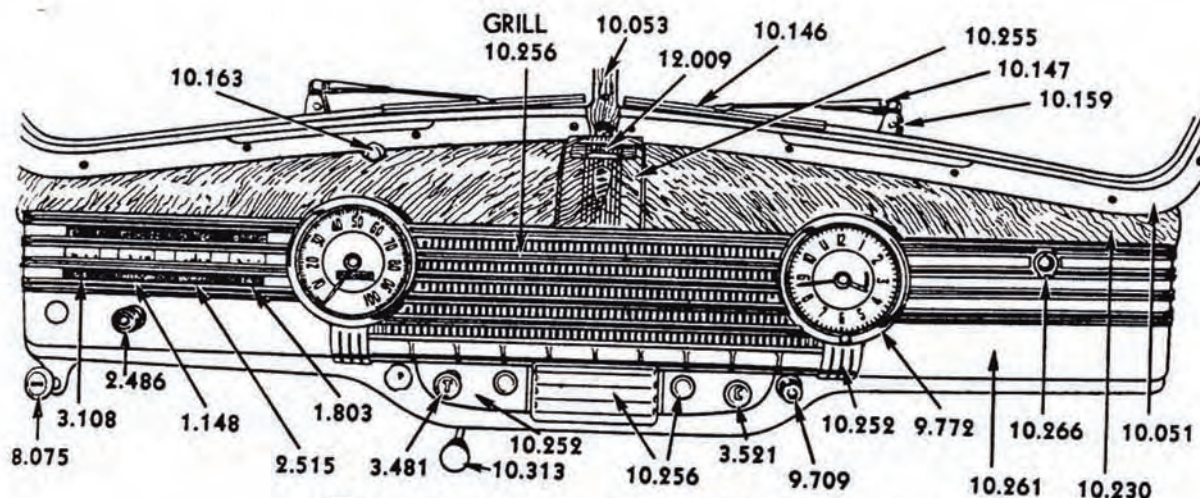

Section 330C: Interior, Interior Screws, Dome Lights & Related

Format = Part No., Year, Description, Original Chevrolet Parts Book Group No., Price and Unit of Measure.

Instrument Panel