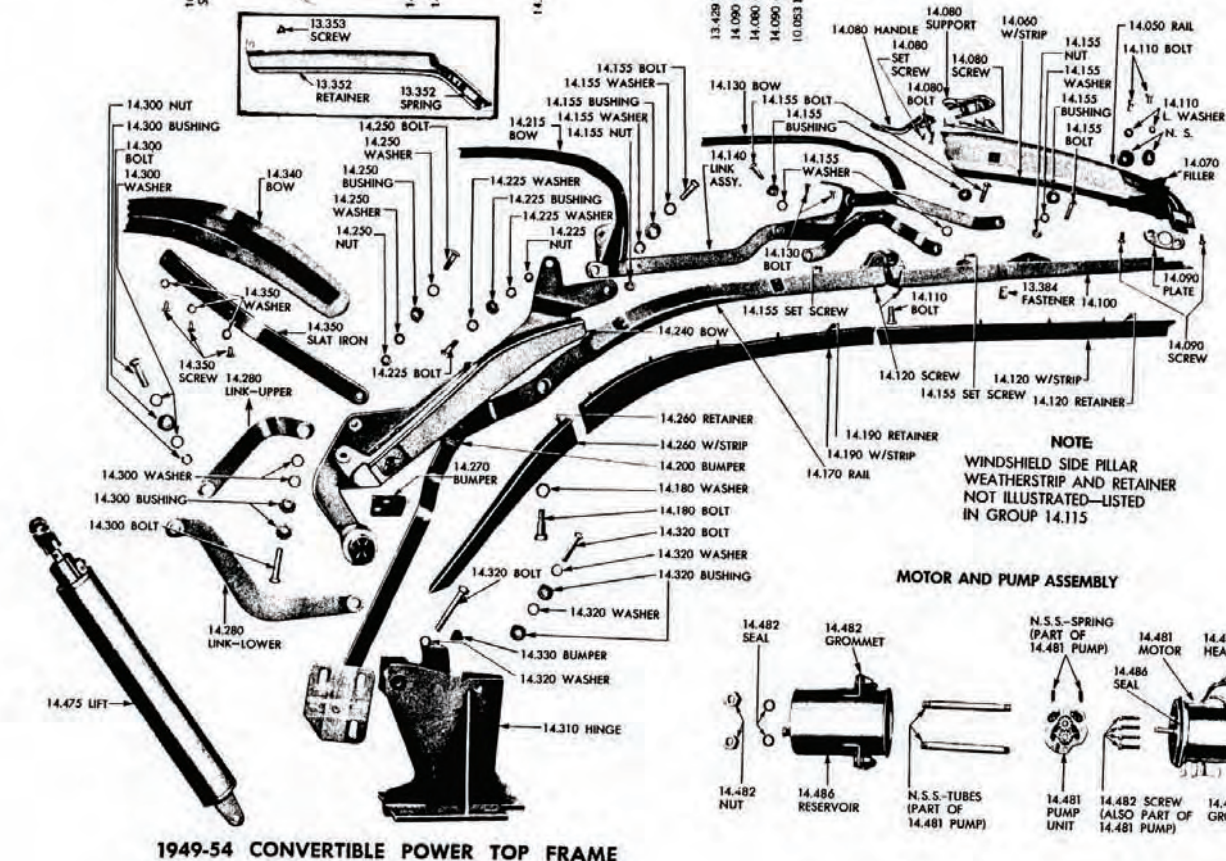

Section 510C: Special Cabriolet-Convertible Parts

Format = Part No., Year, Description, Original Chevrolet Parts Book Group No., Price and Unit of Measure.