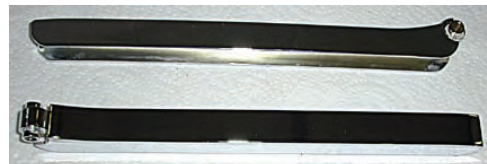

Section 380C: Door Handles, Armrests, Door Latches & Strikers

Format = Part No., Year, Description, Original Chevrolet Parts Book Group No., Price and Unit of Measure.

Restoration Parts

Window Flipper

4116622 41
Chrome (follows glass down) fits
cabriolet only (10.699-15) .....$262.50 EA