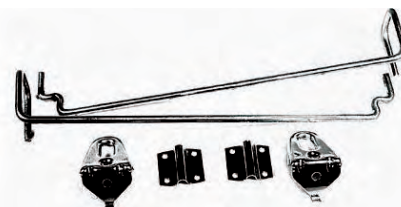

3650180 39
W/ hardware. Stainless.
(08.012-15) ..... $86.75 SET

Hood Latches

378004B 37-38
On cowl &
radiator shell.
(08.005-15) ... $46.75 SET

350542 39
On cowl &
radiator shell.
(08.005-15) ... $58.50 SET

Spring & Cup

3658835S . . . 41-50
Hood latch,
polished stainless.
(08.081-0)..... $56.00 PR

3658835 41-50
Hood latch, stainless.
(08.081-15) ... $75.00 SET

Latch Bolt

3654098P . . . 40-41
Polished stainless.
Adjustable, upper.
(08.083-0) ..... $30.00 EA

3654098S . . . 40-41
Stainless.
Adjustable, upper.
(08.083-0) ..... $26.00 EA

3664720S . . . 42-48
Adjustable, upper,
stainless steel.
(08.083-0)..... $28.00 EA

250C

Providing part numbers speeds up your order, improves accuracy and helps us maintain low prices.

• See Illustration Index for core charge information and a list of abbreviations. For Body Model information, see Section 5C • 147