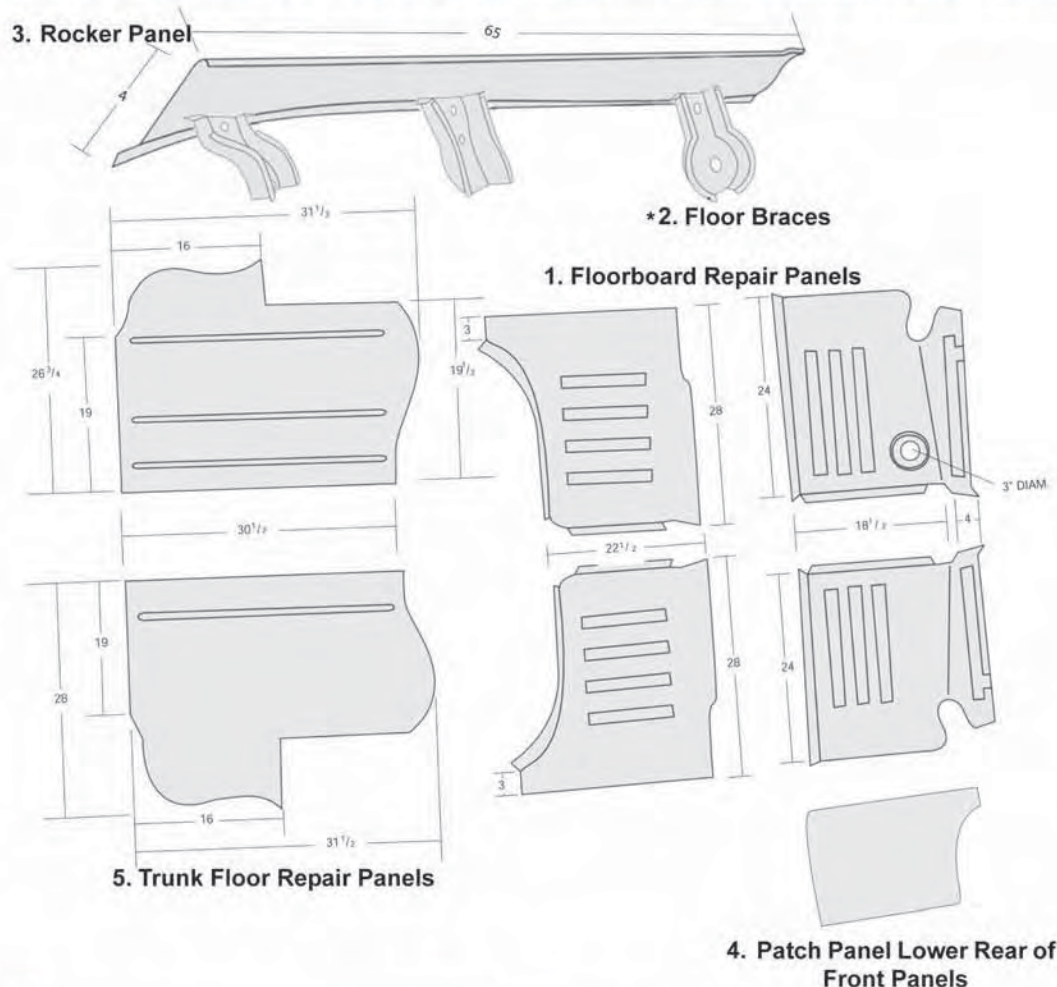

Section 295C: Sheet Metal 1949-52 Die Stamped & Fabricated Body Parts

Format = Part No., Year, Description, Original Chevrolet Parts Book Group No., Price and Unit of Measure.

Die Stamped - cont.

5b. Quarter Repair Panel