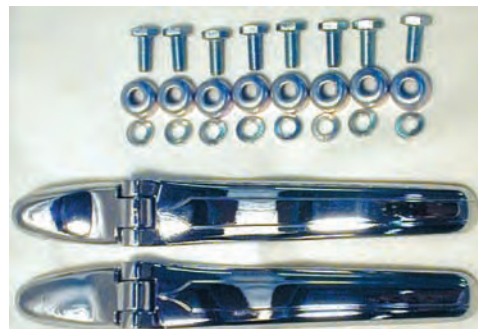

Trunk Hinges

4082100 37
External (chrome) sedan pads sold
separately (12.184-15) . . . . . $87.75 PR

4082101 38-39
External (chrome)
pads sold separately
(40 Sedan
requires enlarging
mounting holes)
(12.184-15) . . . . . $75.25 PR