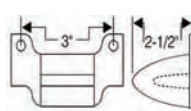

1. 3692555 41-54
   Car uses 2.
   (07.535-15) . . . . . $27.25 EA

210C

Providing part numbers speeds up your order, improves accuracy and helps us maintain low prices.

• See Illustration Index for core charge information and a list of abbreviations. For Body Model information, see Section 5C • 129