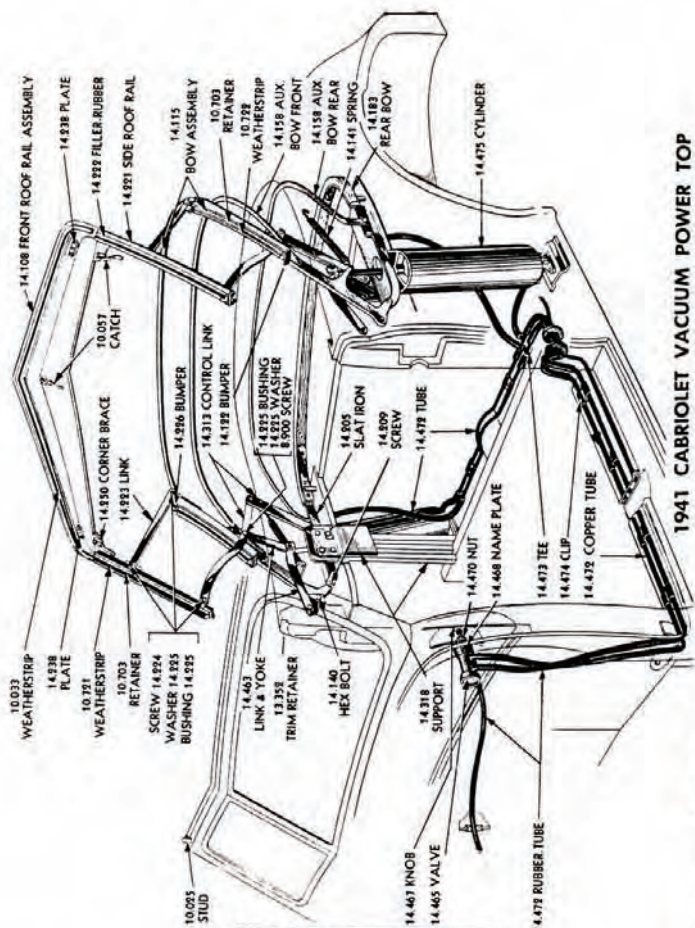

Section 510C: Special Cabriolet-Convertible Parts

Format = Part No., Year, Description, Original Chevrolet Parts Book Group No., Price and Unit of Measure.