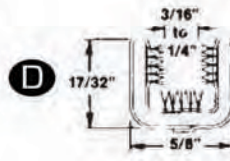

FLEXIBLE, UNBEADED PILE LINED. FITS '33-'62 CHEV & GMC PICKUPS & PANELS WITHOUT FRAMED SIDE GLASS.

598746-96" PC. $35.25 EA