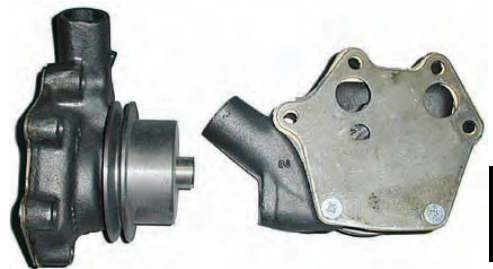

598308 37-38
W/ gasket (\$60 core).
(01.069-2) \$113.50 EA

838903 39-40
W/ gasket (\$60 core).
(01.069-15) \$87.75 EA

939467 41-52
W/ gasket (\$30 core).
(01.069-15) \$85.00 EA

Water Pump-cont.

3836804 53-54
W/ gasket (narrow pulley). \$30.00 core charge. (01.069-15) \$85.00 EA