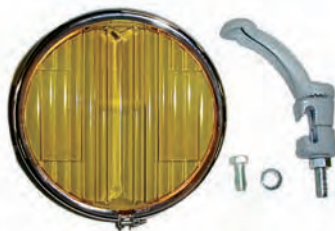

Fog Light-cont.

985444	39
Nice repro w/ brackets.	
(09.774-15)	$306.00 PR

Note: The following GM SCRIPT Fog Lights include brackets, switch & wiring.