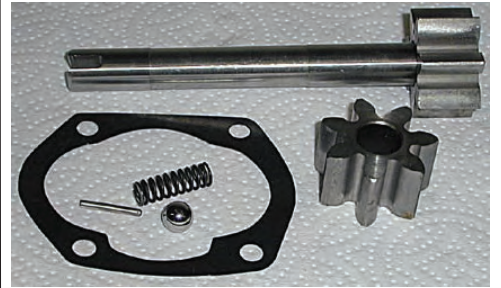

3702363 53-54
 Fits 235ci, exc 53 stick
 (01.652-15) \$75.75 EA

Oil Pump-cont.

839157A 40-53
 Rebuild kit, exc Powerglide
 (01.652-2) \$30.25 EA

3702363A 53-54
 Rebuild kit, exc 53 stick
 (01.652-15) \$42.25 EA