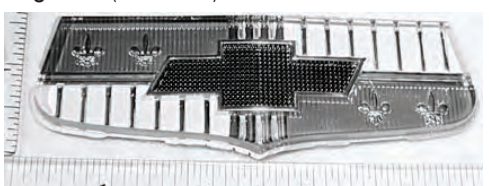

- 3702729 53
  Plastic (12.246-15) . . . . . $40.00 EA