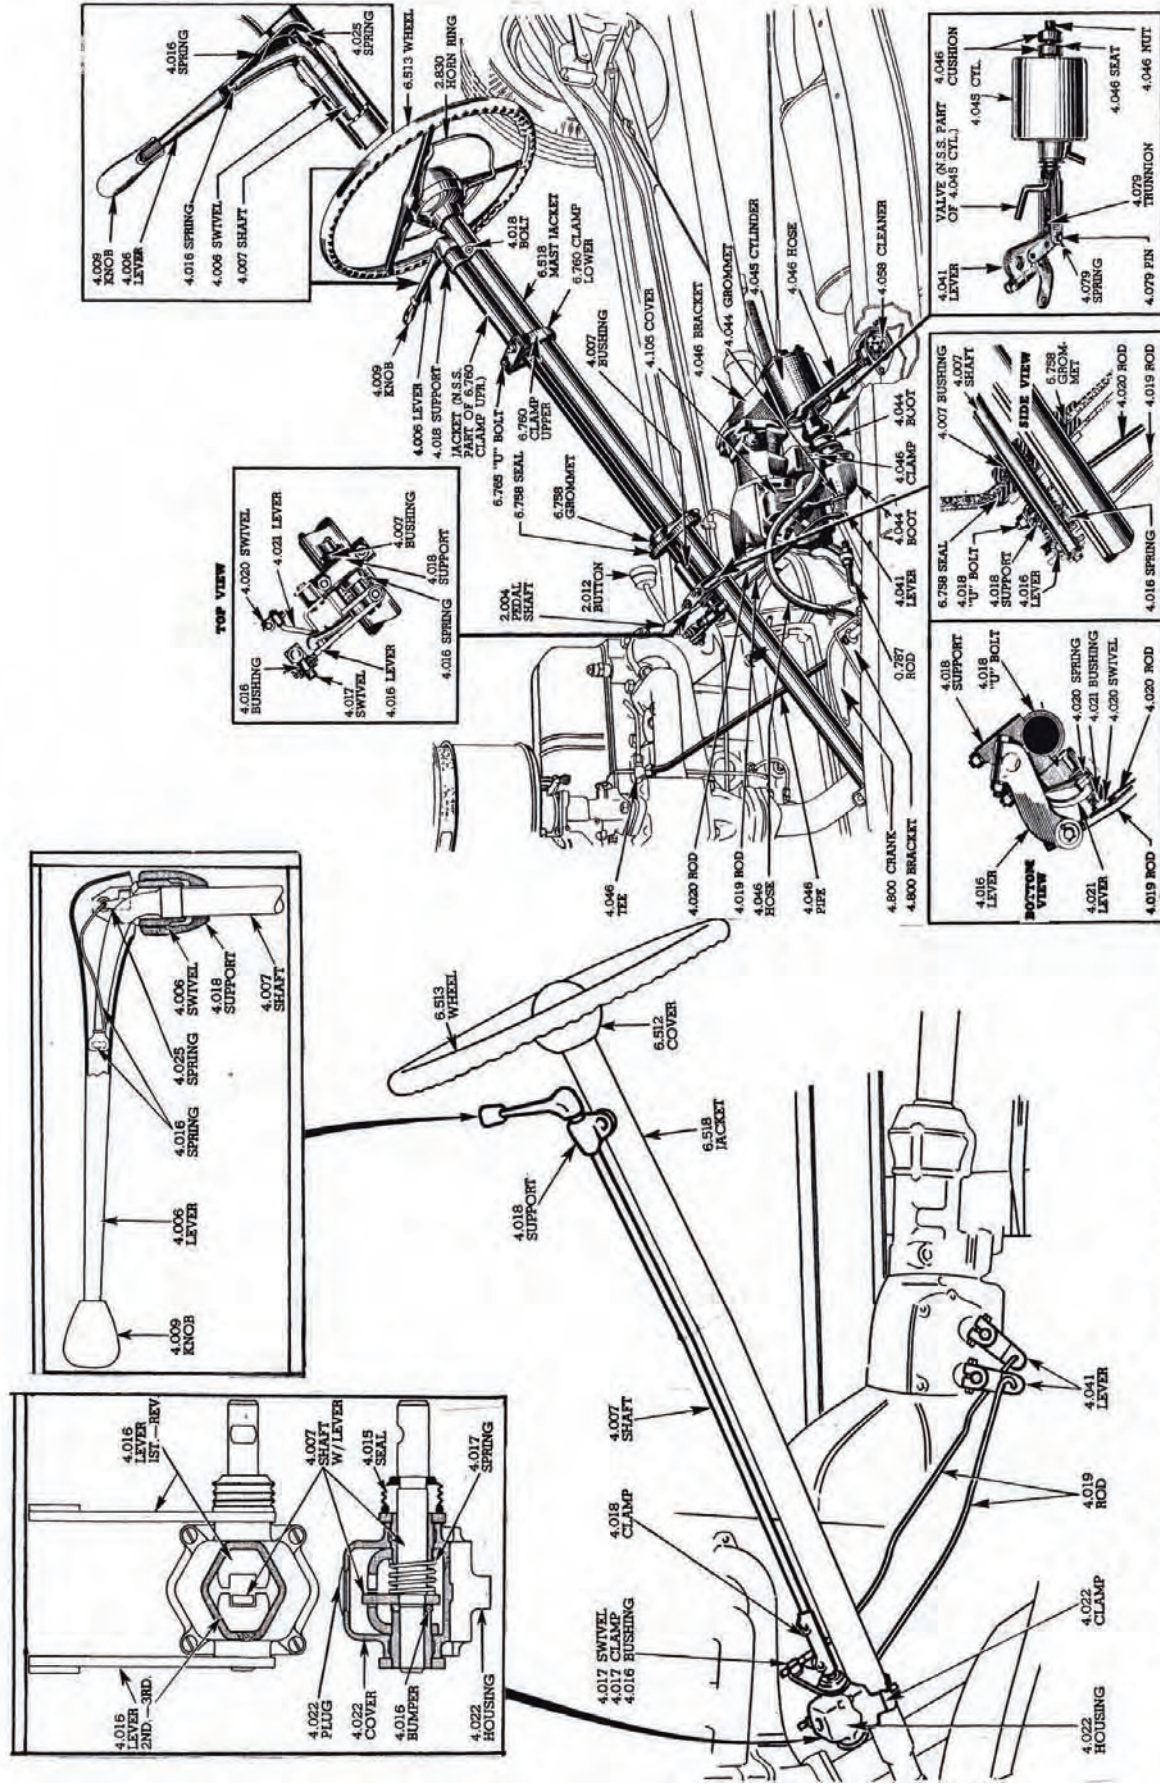

Section 150C: Transmissions, Shifters, Transmission Mounts, Knobs, Shift Boots & Cables

Format = Part No., Year, Description, Original Chevrolet Parts Book Group No., Price and Unit of Measure.

1940-48 PASS. STEERING COLUMN GEARSHIFT MECHANISM

1949-53 PASS. STEERING COLUMN GEARSHIFT MECHANISM

Returns require a return authorization number, Please call.