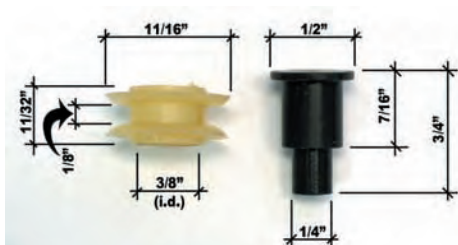

Roller & Rivet

3847281 . . . . . **37-57**
For slot in window channel. Window regulator (37-48 needs modification) (10.716-4) . . . . . $1.50 EA

Metal Sash Channel

4561136 . . . . . **37-54**
24in. length w/ 2 brackets (glass support). Modify to fit (direct fit for 41-48). (11.747-2) . . . . . **$63.00 L&R**

Odds & Ends

Please call for availability on all Odds & Ends parts. Once part is sold, it may no longer be in stock.

13240 . . . . . **39**
Motorola Radio Face Plate Vertical (26-0) . . . . . **$30.00 2 PC**
4125877 . . . . . **42-48**
Right Reg. exc 4-door, Wagon, Sedan Delivery (32-0) . . . . . $85.00 EA
4116130U **41-48**
Vent crank w/ knob (Used) (10.664-0) . . . . . $7.00 EA
3703831CU **49**
Window crank w/ ivory knob (Used) (10.794-0) . . . . . $5.00 EA
4110673U **41-48**
Window regulator used (left rear window) fits all except Fleetline (10.791-0) . . . . . $55.00 EA
4110672U **41-48**
Window regulator used (right rear window) fits all except Fleetline (10.791-0) . . . . . $55.00 EA

Need street rod parts? Check out our **STREET ROD HEADQUARTERS** catalog. Call for your free catalog! 1-800-952-1752

Returns require a return authorization number, Please call.