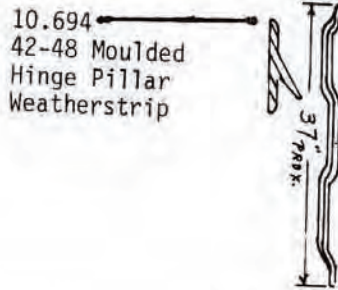

Section 380C: Door Handles, Armrests, Door Latches & Strikers

Format = Part No., Year, Description, Original Chevrolet Parts Book Group No., Price and Unit of Measure.

1722

Parkerized

Back door weatherstrip fastener short:
Chevrolet '41-'50 Panel Delivery

Door header and pillar weatherstrip fastener short: Chevrolet '37-'38
All General Motors Cars '37-'38

1929-39 DOOR DOVETAIL AND STRIKER PARTS