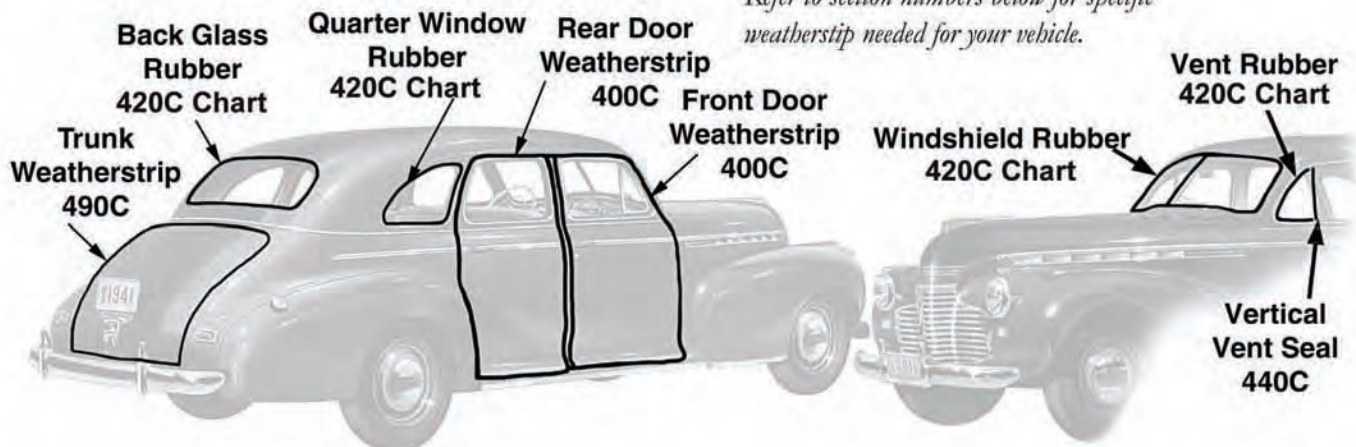

Section 440C: Door Vent Window Rubber & Related

Format = Part No., Year, Description, Original Chevrolet Parts Book Group No., Price and Unit of Measure.

Refer to section numbers below for specific weatherstrip needed for your vehicle.