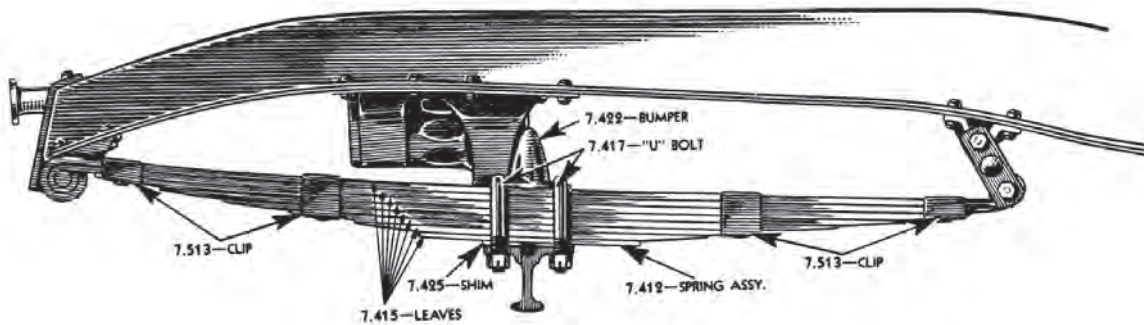

FRONT SPRING AND PARTS