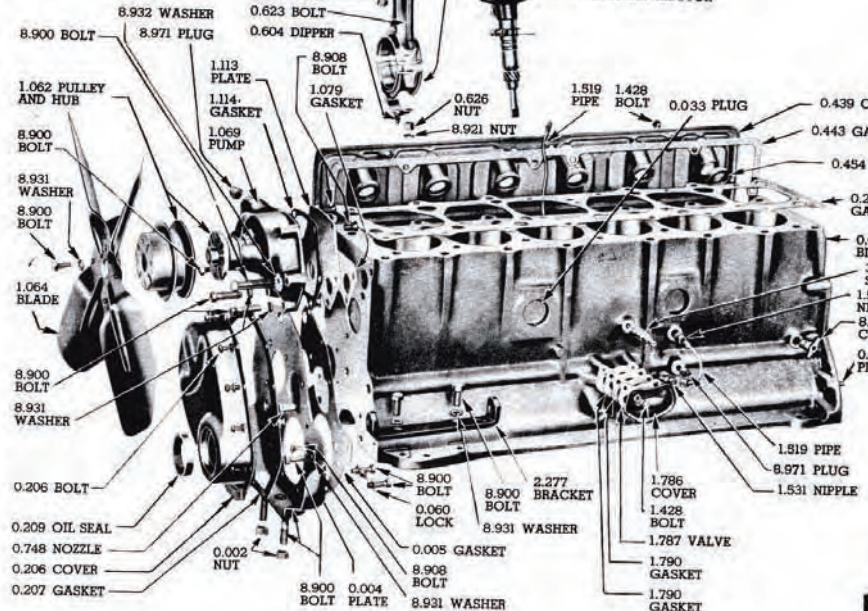

SIX CYLINDER ENGINE SIDE MOUNTING

ENGINE MOUNTINGS

Returns require a return authorization number, Please call.