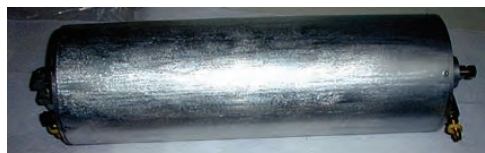

Vacuum Top Cylinder

4111346 40
(14.475-0) . . . . . $310.00 EA
4112689 41
(14.475-0) . . . . . $310.00 EA