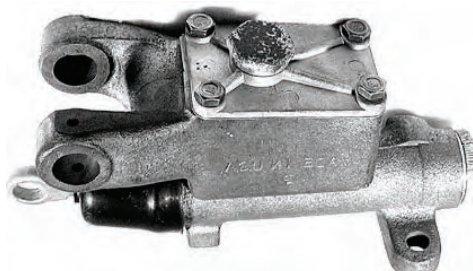

5450392 37-39
Resleeved & rebuilt. $50 core
(04.650-15) ..... $175.00 EA