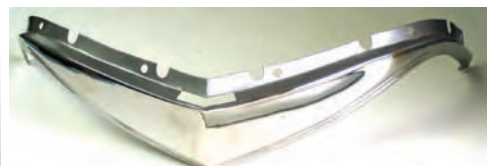

1937 Grille Moulding

594732 37
Upper moulding. Polished stainless.
(01.268-15) ..... $173.25 EA

Returns require a return authorization number, Please call.