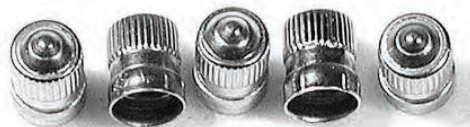

Tube

599885 All
600-650 x 16
(05.804-15) \$18.50 EA

Valve Stem Cap

599884 All
Original metal style (5 pcs)
(05.804-4) \$6.50 SET

Valve Stem Cap-cont.

CROWNCAPR All
Crown cap. Red plastic (5 pcs)
(05.804-15) \$5.25 SET