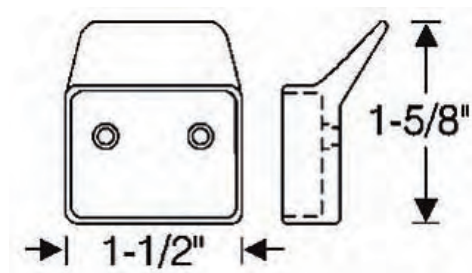

Side Rail Pads - cont.

4112683 41
Base of folding post behind door glass
(steel cores) (14.122-15) ..... $51.50 PR