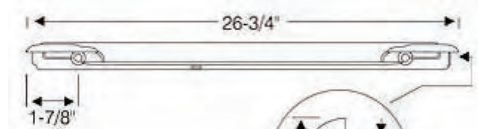

Section 440C: Door Vent Window Rubber & Related

Format = Part No., Year, Description, Original Chevrolet Parts Book Group No., Price and Unit of Measure.

Vertical Vent Seal-cont.

4116112B **47-48**
Metal core & tabs exc Cabriolet
(10.686-15) . . . . . **$32.50 L&R**

4180812 . . . . . **49-52**
W/ metal tabs-Hardtop, Convertible
(10.686-15) . . . . . **$32.50 L&R**

4190980 . . . . . **49-52**
W/ metal tab-exc Hardtop, Convertible
(10.686-15) . . . . . **$32.50 L&R**

4191700A **53-54**
W/ metal tab-exc Hardtop, Convertible
(10.686-15) . . . . . **$32.50 L&R**

Rear Door Vent Glass Rubber

4128373 . . . . . **41-48**
Fleetline w/ opening window
(10.822-15) . . . . . **$98.75 L&R**

4577610 . . . . . **49-52**
Styleline (fixed).
(10.826-15) .. **$97.75 L&R**

Rear Door Vent Glass Rubber-cont.

4175694 . . . . . **49-52**
Styleline w/ opening window.
(10.822-15) . . . . . **$124.25 L&R**

4175652 . . . . . **49-52**
Fleetline w/
opening window.
(10.822-15) . . . . . **$99.25 PR**

Tool

4173376A **49-65**
Sets vent window pivot pin.
(10.669-15) . . . . . $5.00 EA

Pivot Pin

4173376 . . . . . **49-57**
Vent window. Upper.
(10.669-4) . . . . . **$2.25 PR**

Weatherstrip Cement

511114
Black weatherstrip
cement, 5-oz tube.
Superior product! (08.800-0) ... $11.25 EA

Adhesives & Sealers

GL14
Windshield
sealer. Seals
leaks in new & old
installation. Will not dry out.
(Adhesives & Sealers-0) . . . . . $6.00 EA

986199A
3M Contact cement
for rubber to metal.
Bonds instantly.
Industrial quality for
gravel guards, running
board rubber, etc.
(08.800-15) . . . . . **$40.00 QT**

Odds & Ends

Please call for availability on all Odds & Ends parts. Once part is sold, it may no longer be in stock.