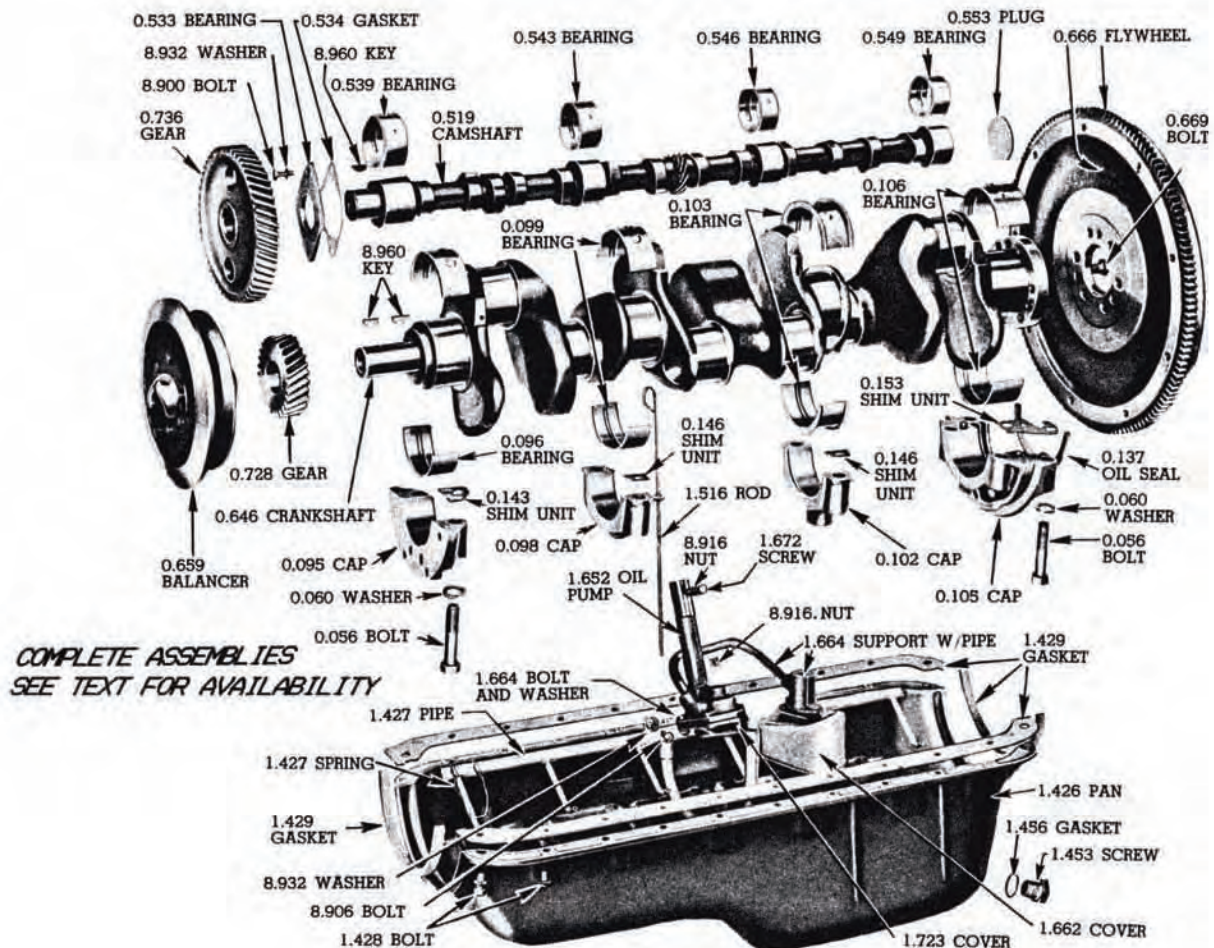

MODEL YEAR	235 CU INCH ID NUMBERS (STAMPED IN BLOCK ABOVE STARTER)	BLOCK CAST-ING NUMBERS
41	AG, AL	3660439
42	BG, BL	839751
46	BG, BL -1ST DESIGN	839751
46	DDA, DDM, DEA, DEM -2ND DESIGN	839751
47	EDA, EDM, EEA, EEM	3835335
48	FDA, FDM, FEA, FEM	3835309
49	GDA, GDM, GEA, GEM	3835309
50	HDA, HDM, HEA, HEM	3692703
51	JDA, JDM, JEA, JEM	3692703
52	KDA, KDM, KEA, KEM	3835692
53	LDA, LDM, LEA, LEM, LAA	3701946 3701483
54	T54 or F54 FOLLOWED BY: L, LA, M, MA, MB, N, P, Q, R, S, T, TA, U, UA, UB, X, XZ, XB, Y, YE, YG, Z, ZC, ZE, ZH	3701481
54	EXCEPT 53 ST	3701481
54	FIRST SERIES	3733949
55	THROUGH 4/1/56	3836233
MODEL YEAR	216 CU INCH ID PREFIXES	BLOCK CAST-ING NUMBERS
54-55	FIRST SERIES	3702436 3703414
56	ALL	3836340
57	ALL	3836340
55-57	ALL	3836340
58	ALL	3836340
59	ALL	3759365
60-62	ALL	3769923

20C

ENGINE CAMSHAFT, CRANKSHAFT AND OIL PAN

Providing part numbers speeds up your order, improves accuracy and helps us maintain low prices.

• See Illustration Index for core charge information and a list of abbreviations. For Body Model information, see Section 5C • 33