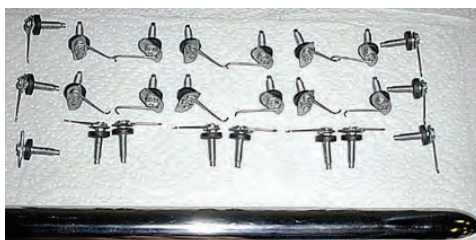

Bolts, Washers & Nuts

365668B 37-39
Complete mounting hardware for running board (08.299-4) \$4.75 SET

Running Board Mouldings

593614C 34-38
3/4in. replacement w/ clips. Stainless. (08.309-15) \$150.00 PR