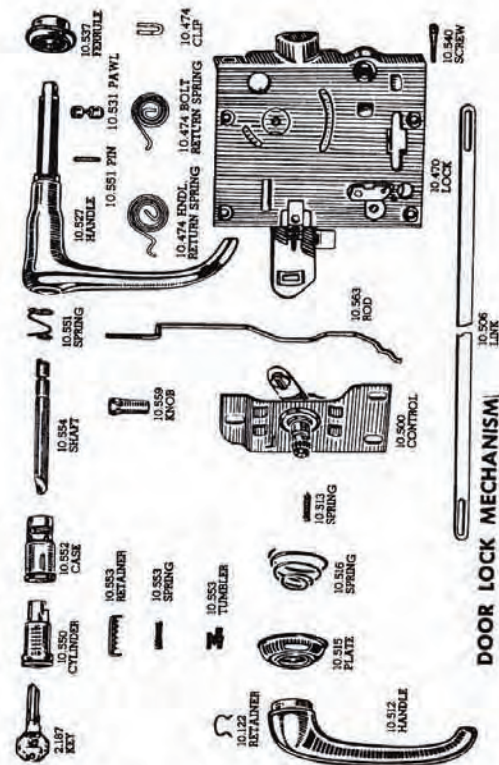

Section 380C: Door Handles, Armrests, Door Latches & Strikers

Format = Part No., Year, Description, Original Chevrolet Parts Book Group No., Price and Unit of Measure.

1722

Parkerized

Back door weatherstrip fastener short:
Chevrolet '41-'50 Panel Delivery

Door header and pillar weatherstrip fastener short: Chevrolet '37-'38
All General Motors Cars '37-'38

1929-39 DOOR DOVETAIL AND STRIKER PARTS