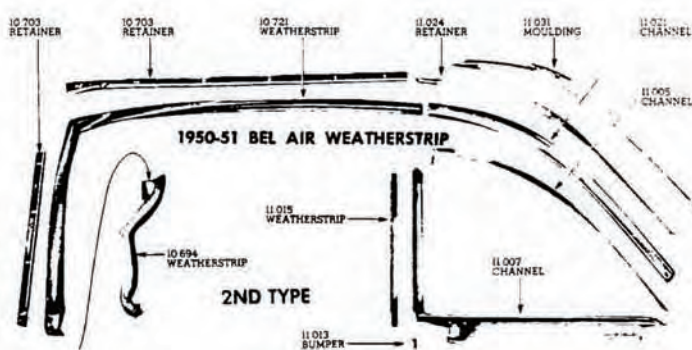

Section 440C: Door Vent Window Rubber & Related

Format = Part No., Year, Description, Original Chevrolet Parts Book Group No., Price and Unit of Measure.

Adhesives

3M Contact.....986199A
Rubber contact cement for gluing gravel guards, running board covers, gas pedal faces, leather, etc. Joins instantly when both sides are coated.
$28.75 qt

3M Weatherstrip 511114
Weatherstrip adhesive for bonding and sealing door and trunk seals. High bond strength. Never dries out or becomes hard.
11.5 oz. Black.
$7.50 tube

Krazy Glue 306105
Rubber-to-metal and rubber-to-rubber bonding. Splice window gaskets and sponge weatherstrip and more.
$2.50 tube

Adhesives

Windshield Sealer GL-14
Used to seal leaky windshields new and old. Also used to seal spliced area of new windshield gaskets. Will not dry out and crack.
$6.00 tube

Glass Setting Tape
All years and applications where weather lip is not necessary. Highest quality rubber and cork composition for swingout windshields, door vent windows, side windows having metal frames. Check thickness of old rubber.
603954..... 1/32" thick..... .25/in
603955..... 1/16" thick..... .25/in

440C

Providing part numbers speeds up your order, improves accuracy and helps us maintain low prices.

• See Illustration Index for core charge information and a list of abbreviations. For Body Model information, see Section 5C • 229