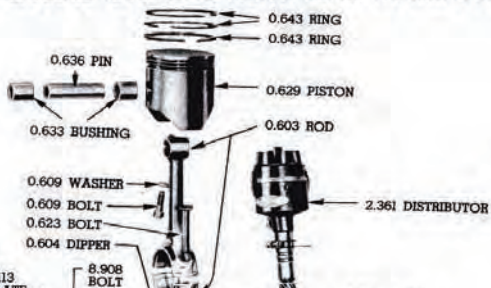

ENGINE CYLINDER HEAD AND MANIFOLDS