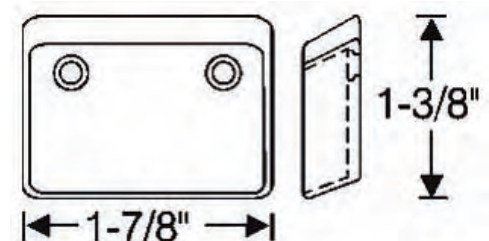

Section 510C: Special Cabriolet-Convertible Parts

Format = Part No., Year, Description, Original Chevrolet Parts Book Group No., Price and Unit of Measure.

Side Rail Rubber Filler - cont.

4564058 49-52
Side rail to header bow
(14.07-15) ..... $42.50 PR

Side Rail Cushion

4116637 41-48
Side rail hinge, cement
to your steel core
(14.226-15) ..... $25.50 PR

4615046 53-57
Steel core w/ hole,
side rail hinge (4 pcs)
(14.110-15).....$69.25 SET

Side Rail Bumper

4116637 41-52
Folding post rest on
female hinge, cement
to your steel core
(14.226-15) ..... $25.50 PR

Rubber Caps

4604967 41-52
Grey, covers ends of
top linkage, cars use 4
(14.200-15) ..... $24.00 PR

Spring Washer

3710896 . . . . . All
3/8in. i.d. Convertible
top pivots (4 pcs)
(08.982-4) ..... $1.00 SET

Side Rail Pads

4075487 37-38
Base of folding post behind door glass
(steel cores) (14.122-15) ..... $57.50 PR

4101880 40
Base of folding post behind door glass
(steel cores) (14.122-15) ..... $67.50 PR