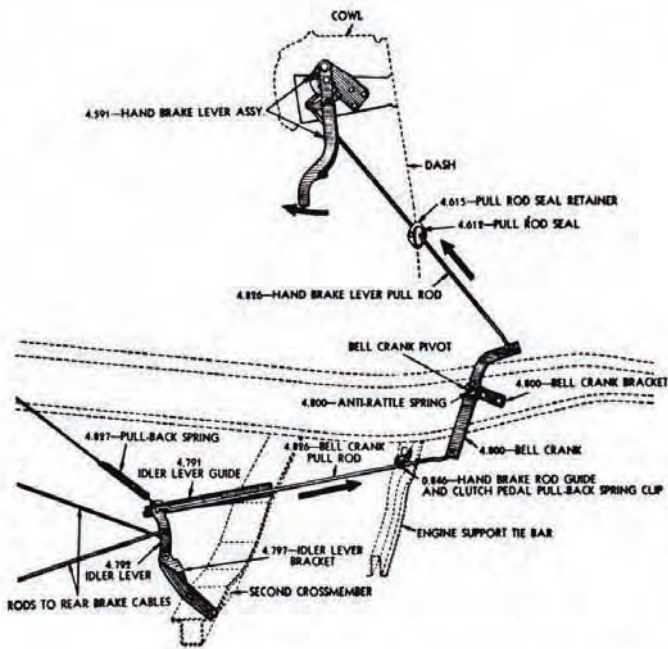

Section 180C: Brake Parts

Format = Part No., Year, Description, Original Chevrolet Parts Book Group No., Price and Unit of Measure.

HAND BRAKE—COWL TYPE

ILLUSTRATIONS ARE COMPLETE ASSEMBLIES
SEE TEXT FOR AVAILABILITY