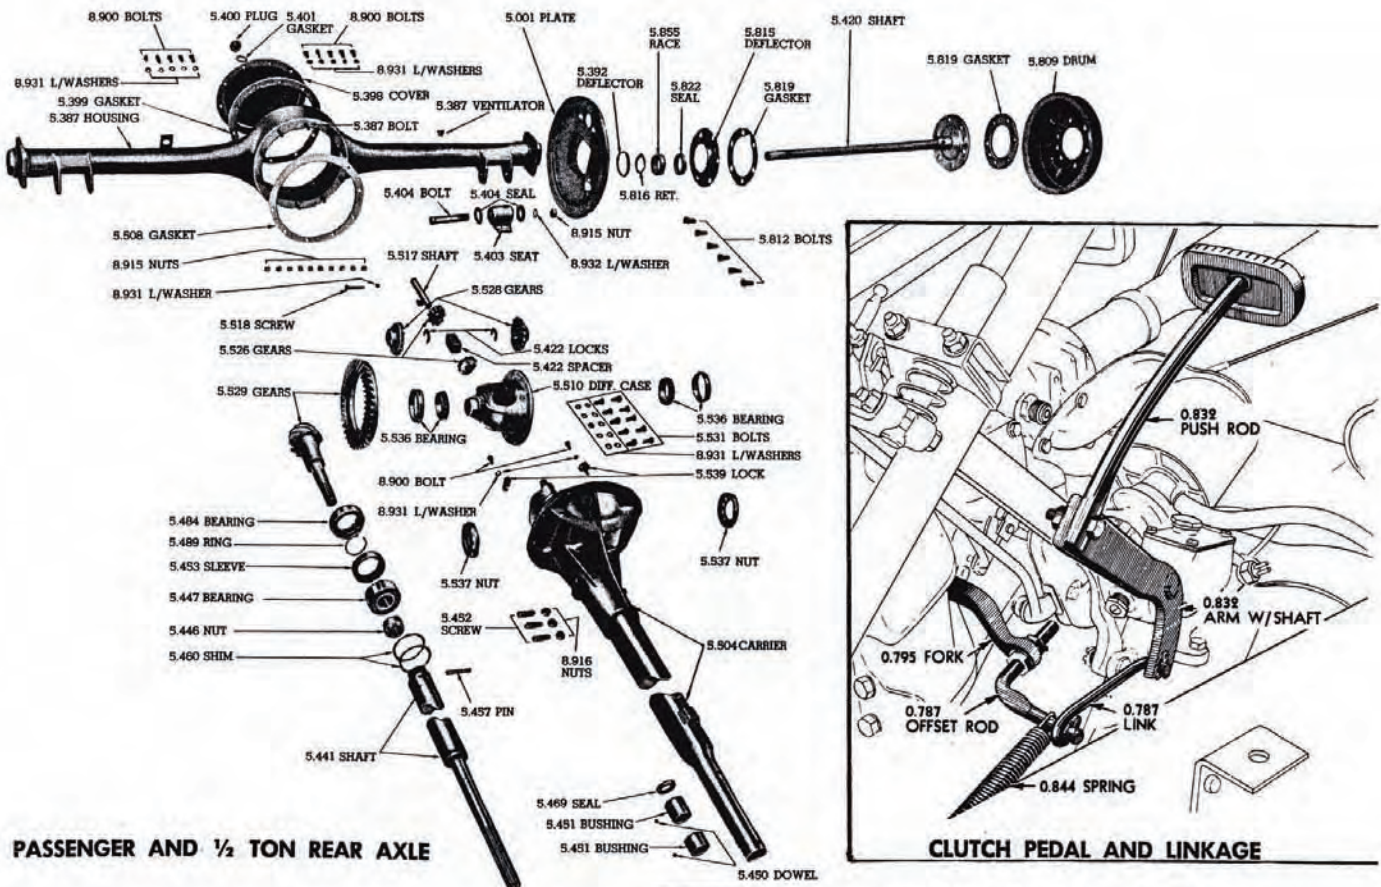

Section 140C: Clutches & Flywheels

Format = Part No., Year, Description, Original Chevrolet Parts Book Group No., Price and Unit of Measure.

140C