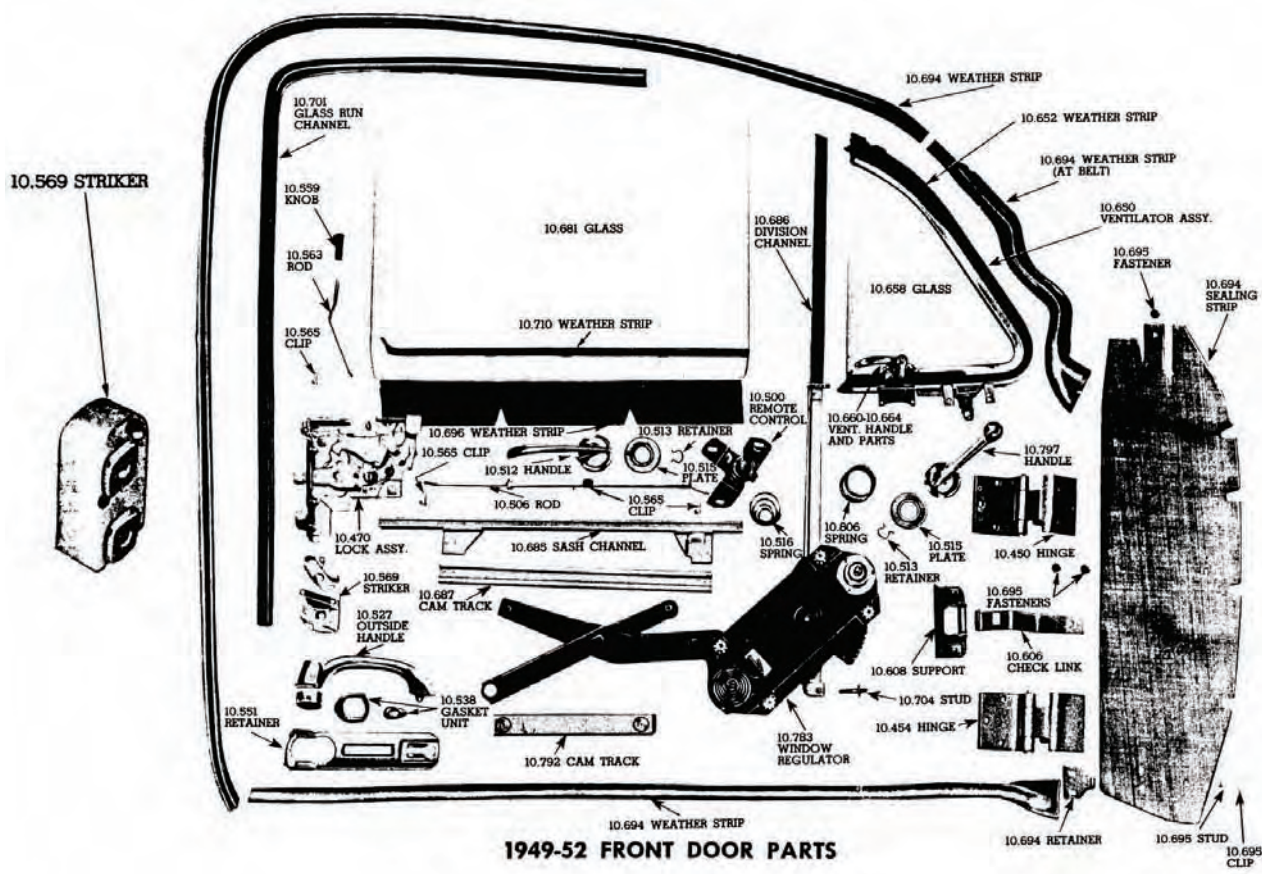

Section 380C: Door Handles, Armrests, Door Latches & Strikers

Format = Part No., Year, Description, Original Chevrolet Parts Book Group No., Price and Unit of Measure.