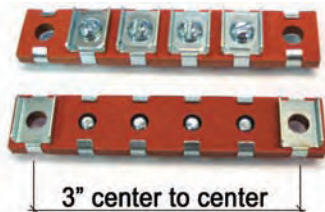

- 1998756 37-54
  (4 terminal) main wiring to headlight
  & park light pigtails w/ rivets.
  Mounting holes: 3" center-to-center.
  (02.560-15) . . . . . $24.00 PR