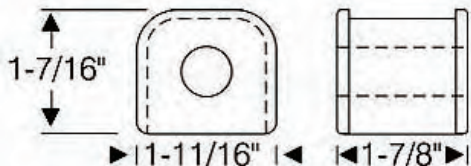

Sway Bar Bushing

599741 39-40
Sway bar to frame at end of sway bar
shaft, rubber, on axle, JB & KB (2 pcs)
(07.243-15) . . . . . $24.75 PR

350146 39-40
Sway bar shaft cars
w/ straight axle,
use w/ #3501467
(07.240-15) . . . . $29.00 PR

3501467 39-40
Sway bar shaft,
straight axle, use 2
sets (2 piece set)
(07.240-15) ...$15.50 SET