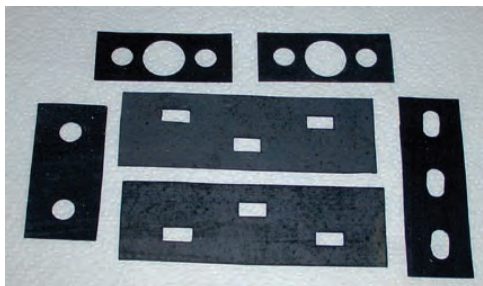

4135032A 42-48
Aero (12.184-2) . . . . . $4.25 SET

Trunk Lid Bumper

4074032 37-39
2 screw holes. Fits
Coupe exc rumble seat
(12.212-15) . . . . $17.50 PR

Trunk Lid Bumper-cont.

4102358 40
Coupe, Cabriolet
(12.212-15) . . . . $30.00 PR

4111668 40
Side of lid-Sedans
(10.716-15) . . . . $4.25 PR

4114321 41-48
Round, lid side,
steel core (2 pcs)
(12.212-4) . . . . $8.00 SET

4137121 42-50
Lid side, 42-48 Aero
& 49-50 all (2 pcs)
(09.775-4) . . . . $2.75 SET

Trunk Lid Bumpers

4595786 51-54
Round, lid side
(2 pieces).
(12.212-3) . . . . $3.00 SET

Hold Up Release Spring

4085735 38-40
Flat (3/16in. wide) (12.204-15) . $11.50 EA

4121855 38-40
Trunk support, coil
type 15/32" I.D.
(12.204-15) . . . . $10.00 EA

Trunk Latch Mechanism

4059062 29-38
Cabriolet
(12.242-15) . . . . $80.00 EA