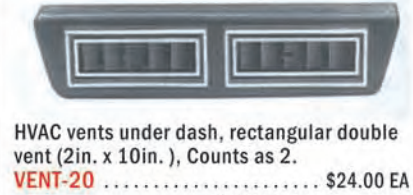

Old Air -Air Conditioning & Heating System

Great for 6-cylinder applications

Complete Universal systems with everything you need to install Heat & Air Conditioning in your vehicle (minus refrigerant). These Hurricane units are designed for efficiency and minimal use of space to allow for stereos, glove boxes, wiper motors, etc. Choose Hurricane unit with Upper, Lower or Side exit fittings (see dimensions below). System includes Sanden 508 Compressor (or equivalent - just let us know compressor location), Mounting Brackets, Condenser (specify location & you'll need to measure your radiator), Receiver/ Drier, Binary Pressure Safety Switch, A/C & Heater Hose, Wire Harness, Clamps, 4 inch Vent Hose Kit, Control Panel w/ Knobs and more. Pick 4 vents (next page) to best suit your dash (some double vents count as 2). Optional items include Electronic Slide Controls (Vertical or Horizontal) in black or aluminum finish, Chrome Drier or Polished Compressor.

Choose the 4 vents that best fit your application: (VENT-3 and VENT-20 count as 2 vents). Vents included with A/C kits. Vents also sold separately.