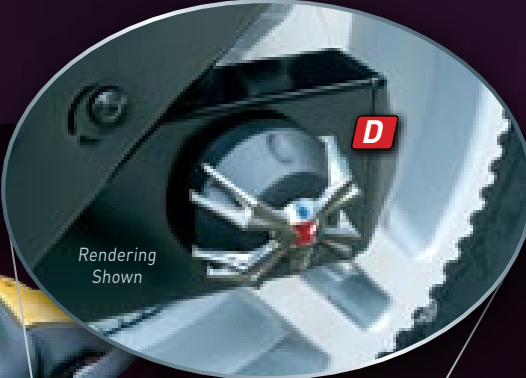

6241

C

CHOOSE THE pegs YOU WANT

Discover our Full Line of Peg Styles! See pgs 100-105