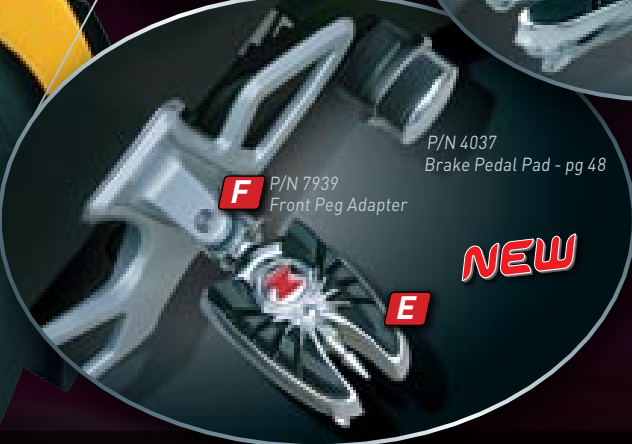

CHOOSE THE pegs YOU WANT

Discover our Full Line of Peg Styles! See pgs 100-105