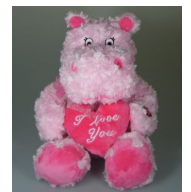

Hippo with Music, Light and Motion pink
Model: 1844-02
Hippo with Music, Light and Motion pink 30cm. Including Batteries. Please remove the saving stripe before the first usage. Plush Toys Stuffed Animals Cuddly Toys Soft Toys Plushhippo Stuffhippo Plushheart Stuffheart, Heart.
29,95 EUR incl. 19% Tax excl. Shipping costs