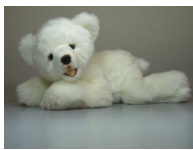

Polar Bear Ice Bear
Model: 1864-03
Polar Bear Ice Bear 36cm. Plush Toys Stuffed Animals Cuddly Toys Soft Toys Plushbear Stuffbear.
24,95 EUR incl. 19% Tax excl. Shipping costs