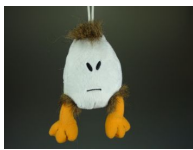

Soft Egg, Mollycoddle Guny 53051 with brown hairs
Model: 2165
Soft Egg, Mollycoddle Guny approx. 15cm. Plush Toys Stuffed Animals Cuddly Toys Soft Toys TipTopToys: Plushegg Stuffegg.
5,95 EUR incl. 19% Tax excl. Shipping costs