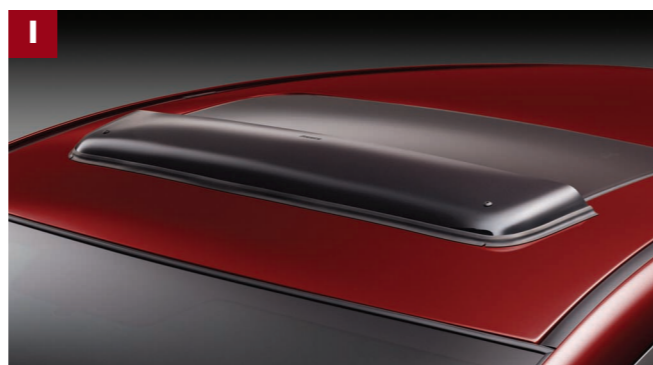

- **A. Roof Rack**
  Sleek and aerodynamically designed, this durable, removable Roof Rack is a convenient way to increase cargo capacity. Versatile design accepts bicycle, ski/snowboard, and cargo carrier attachments and features 100-lb. capacity evenly distributed. Attachments sold separately.
  0000-8L-M01
- **B. Roof Luggage Basket (with Stretch Net)**
  Attaches to your Roof Rack and securely holds extra cargo for those long trips. Measures L 44" x W 39" x H 6.5" (Roof Rack sold separately)
  0000-8L-G03A
- **C. Roof Rack Bike Carrier**
  The Bike Carrier secures most any bicycle to the roof rack. Each attachment holds one bicycle. (Roof Rack sold separately)
  0000-8L-G01A
- **D. Ski/Snowboard Carrier**
  Holds up to four pairs of skis or two snowboards and locks for security. Attaches to the Roof Rack. (Roof Rack sold separately)
  0000-8L-G02A
- **E. Roof Cargo Box, Long**
  Add extra carrying capacity with an aerodynamically styled, lockable carrier. High gloss silver metallic finish. Dimensions: L 76-inch x W 33-inch x H 15.75-inch Capacity: 16 cubic feet. (Roof Rack sold separately)
  0000-8L-F06
- **F. Roof Cargo Box, Short**
  Measures L 55" x W 35.2" x H 18.2"; capacity 13 cubic feet; weight 31 lbs. (Roof Rack sold separately)
  0000-8L-G05
- **G. Fog Light Kit**
  Give yourself extra visibility in foul weather and a sporty look with these Fog Lamps.
  EG21-V7-220F
- **H. Front Mask**
  Keep your CX-7's front end free of nicks and scratches from insects and road debris. Custom tailored for a snug fit.
  0000-8G-M01
- **I. Moonroof Wind Deflector**
  Lessens wind noise and reduces glare when moonroof is open. Durable, UV and scratch-resistant smoked acrylic.
  0000-8P-Z01