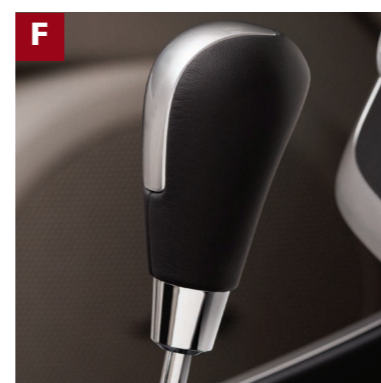

E. All Weather Floor Mats
Protect your CX-7's interior from mud and snow. Durable and easily cleaned. Includes front and rear sets.
0000-8B-M08

F. Gearshift Knob
Upgrade the look of your CX-7 interior with a stylish silver/black two-tone Gearshift Knob.
C243-46-030A