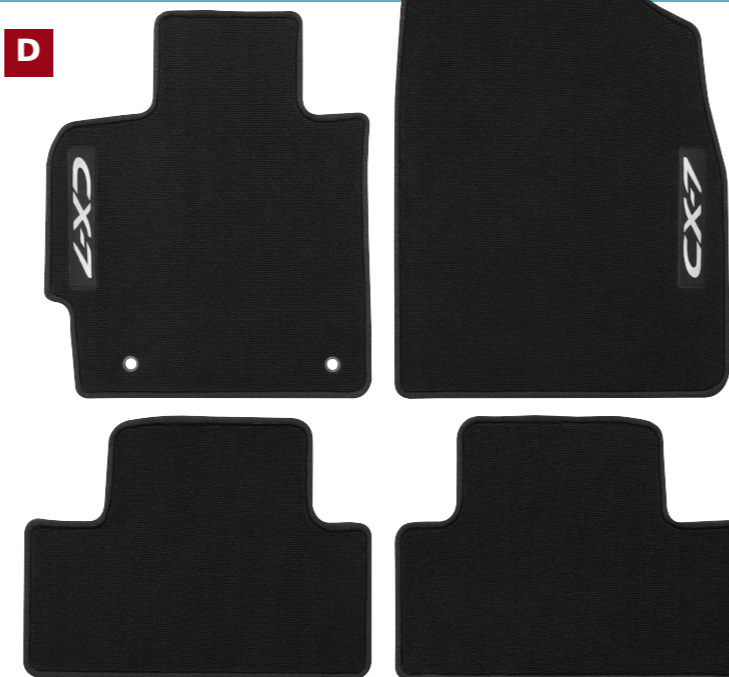

E. All Weather Floor Mats
Protect your CX-7's interior from mud and snow. Durable and easily cleaned. Includes front and rear sets.
0000-8B-M08

F. Gearshift Knob
Upgrade the look of your CX-7 interior with a stylish silver/black two-tone Gearshift Knob.
C243-46-030A